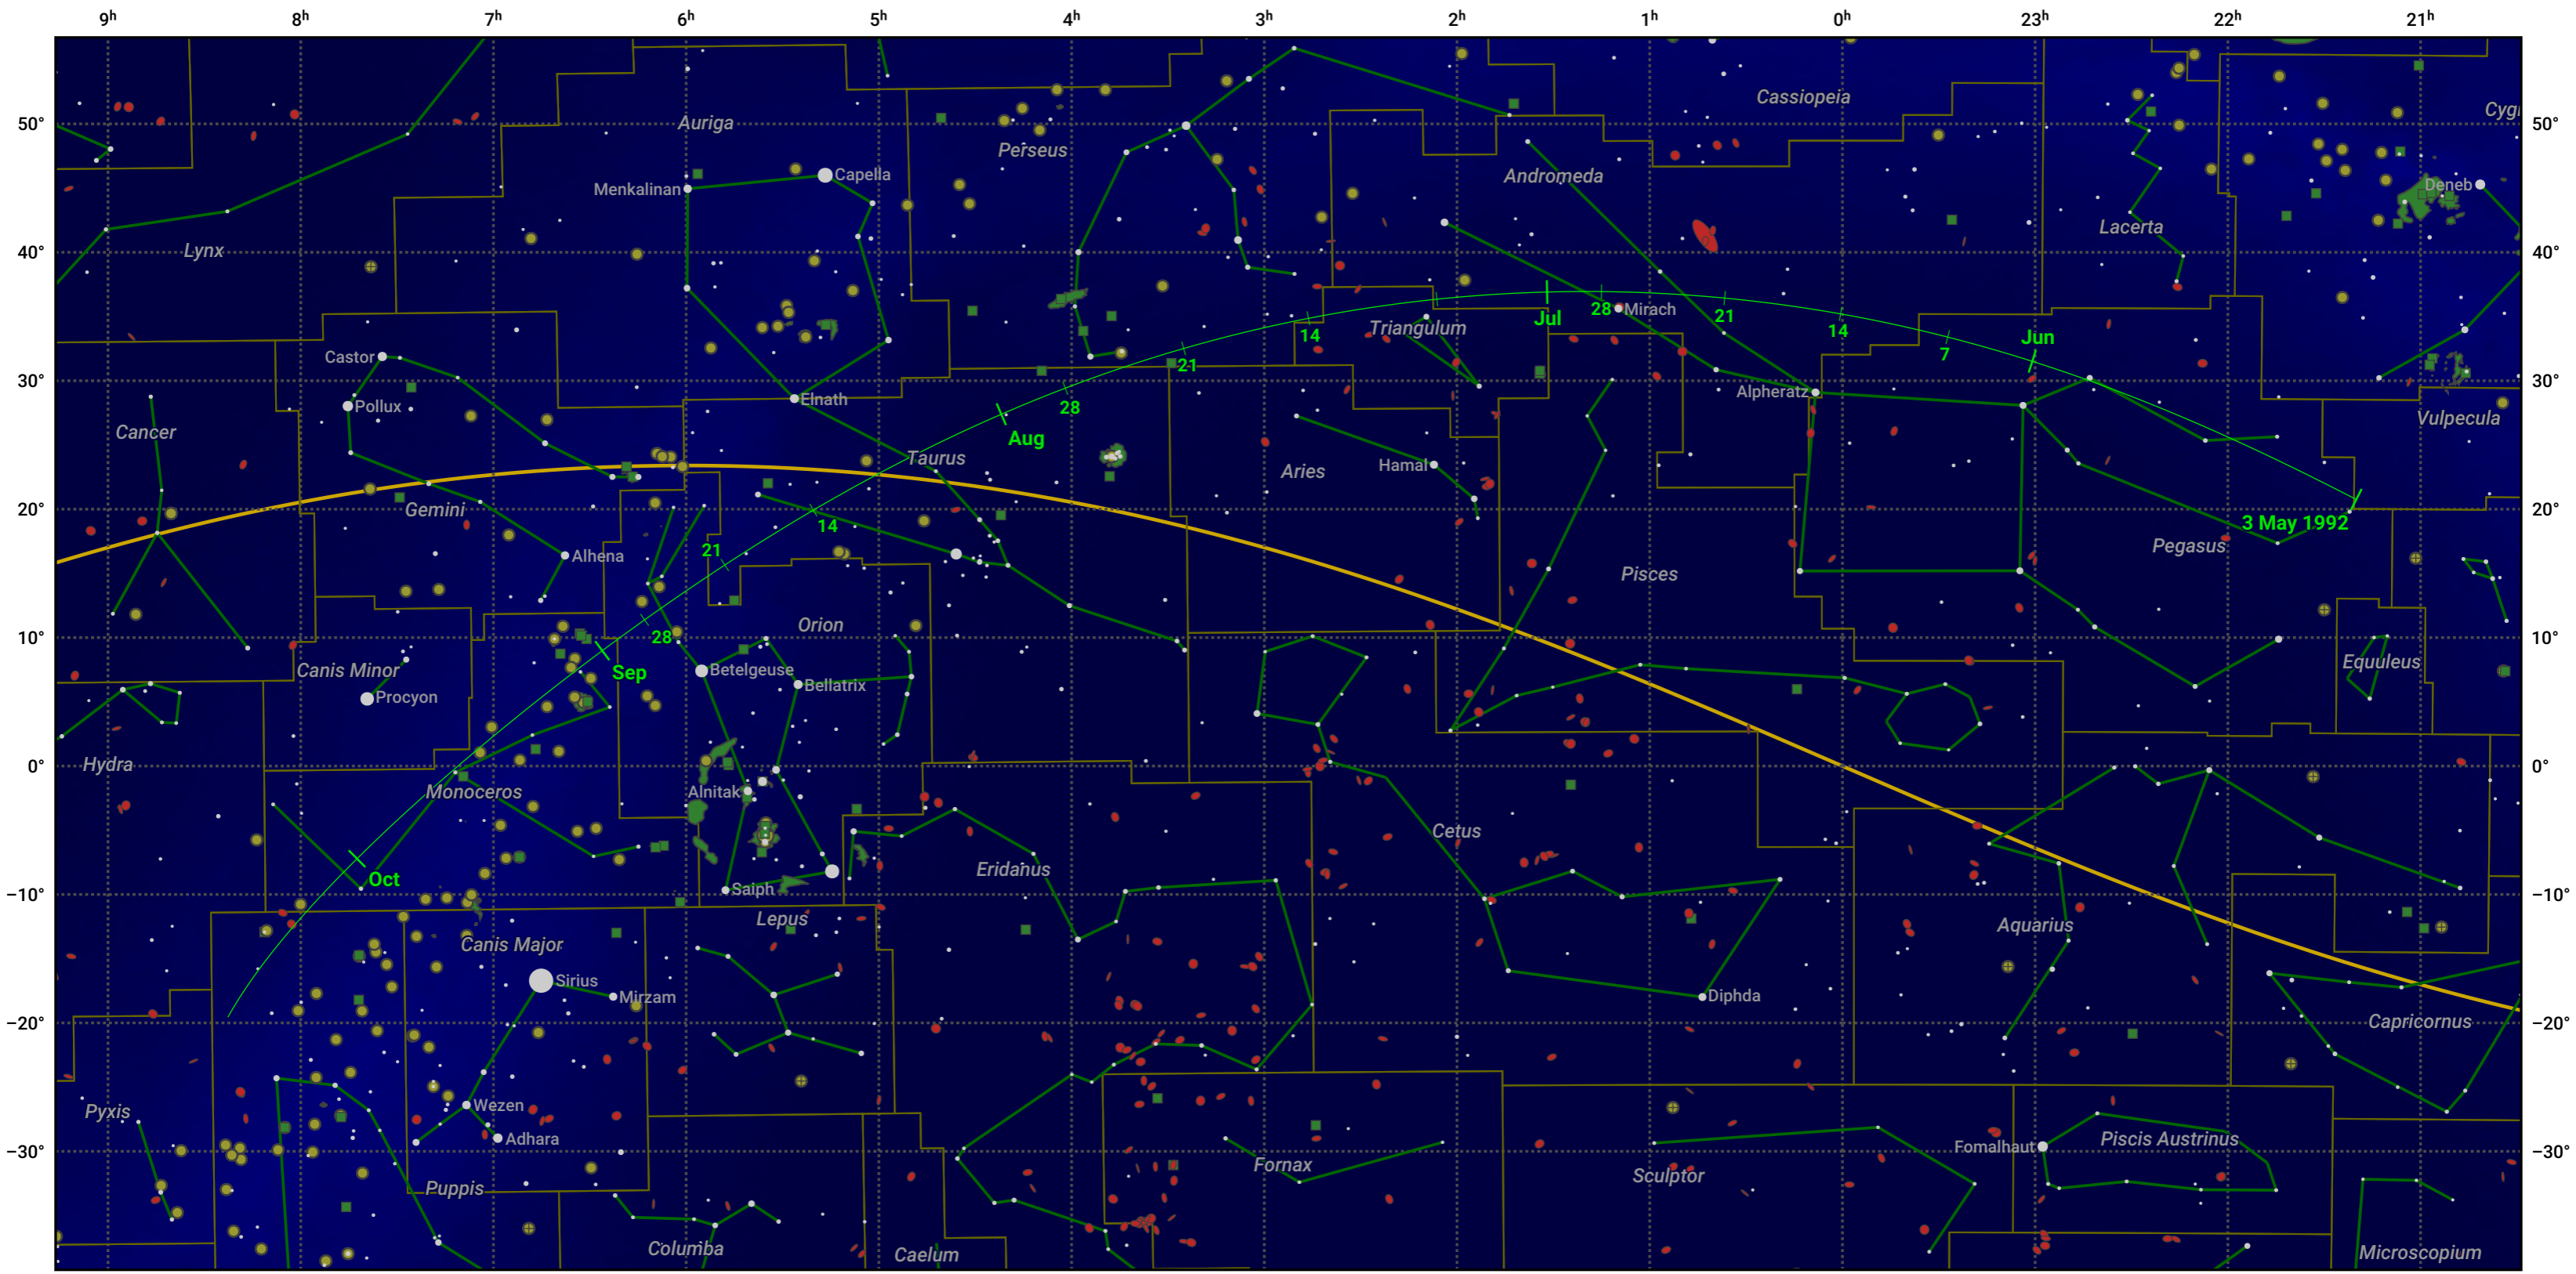

# The path of 21P/Giacobini-Zinner starting on 3 May 1992

© Dominic Ford 2011–2024. Date markers placed at midnight UTC. Downloaded from <https://in-the-sky.org>

Magnitude scale:  -5.0  -4.0  -3.0  -2.0  -1.0  -0.0  -1.0  -2.0

Ecliptic Plane

Galaxy  Bright nebula  Open cluster  Globular cluster

Date	Mag
1992 May 22	12.2
1992 Jun 10	11.2
1992 Jul 1	10.1
1992 Sep 1	10.1
1992 Sep 26	11.2
1992 Oct 18	12.2