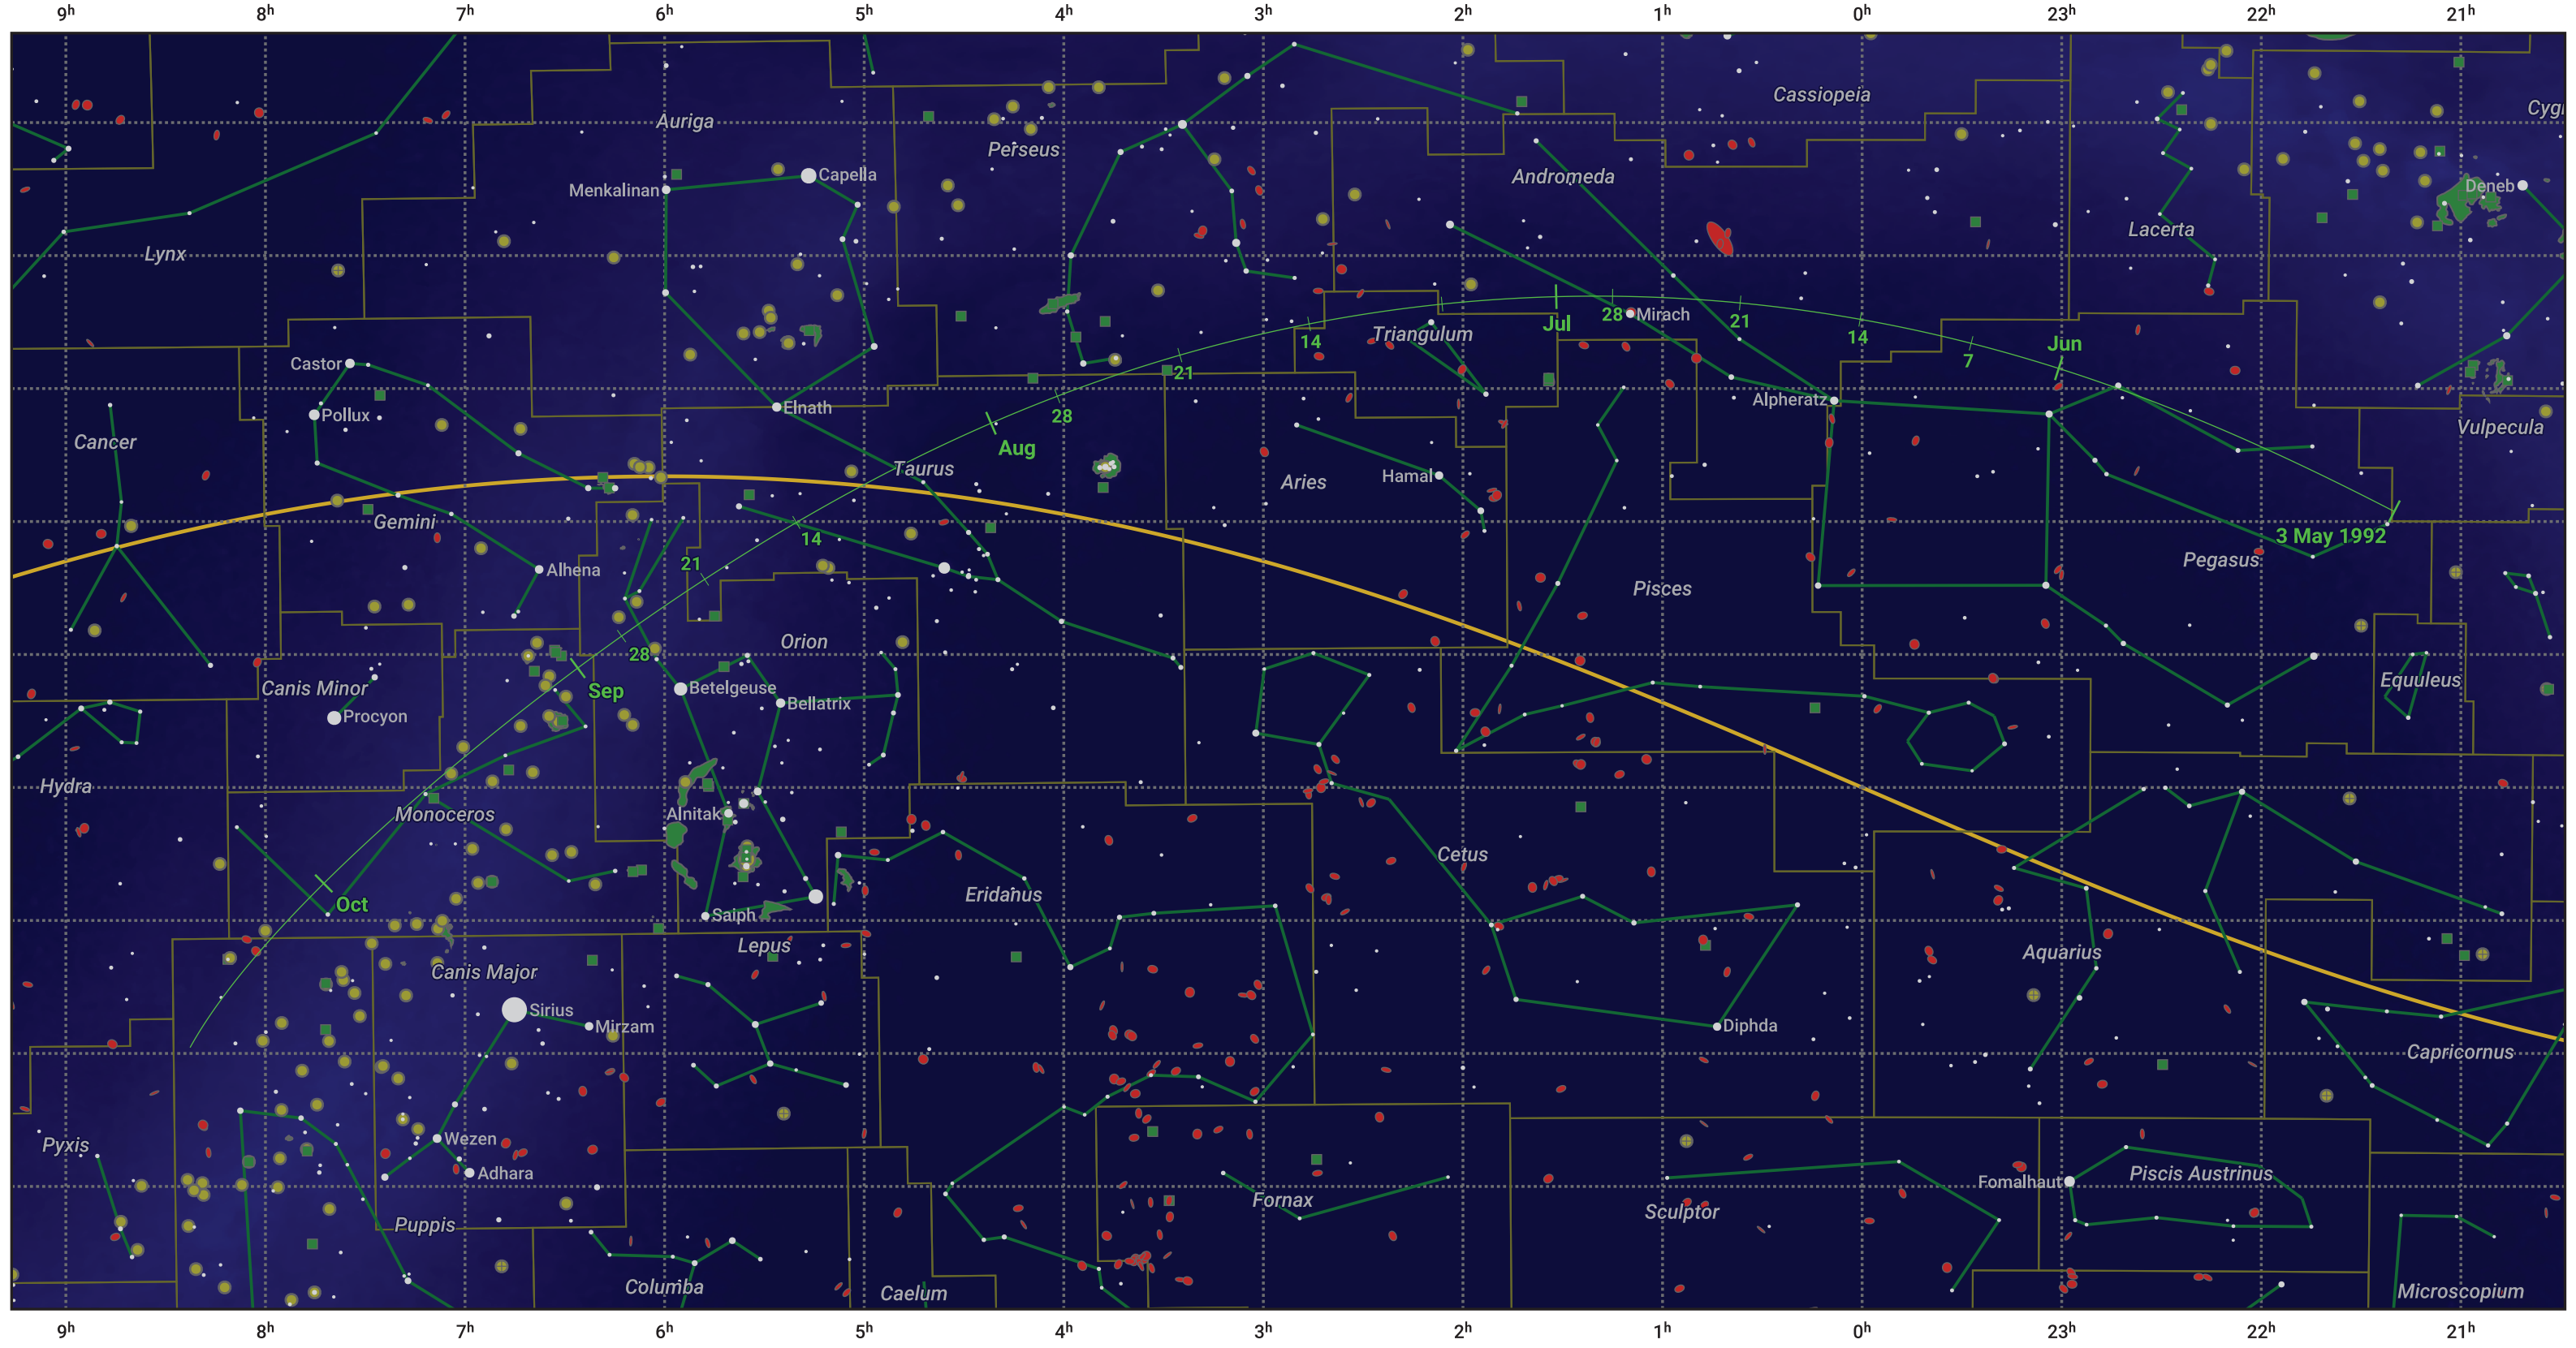

The path of 21P/Giacobini-Zinner starting on 3 May 1992

© Dominic Ford 2011–2024. Date markers placed at midnight UTC. Downloaded from <https://in-the-sky.org>

Magnitude scale: -5.0 -4.0 -3.0 -2.0 -1.0 -2.0

Ecliptic Plane

- Galaxy
- Bright nebula
- Open cluster
- Globular cluster

Date	Mag
1992 May 22	12.2
1992 Jun 10	11.2
1992 Jul 1	10.1
1992 Sep 1	10.1
1992 Sep 26	11.2
1992 Oct 18	12.2