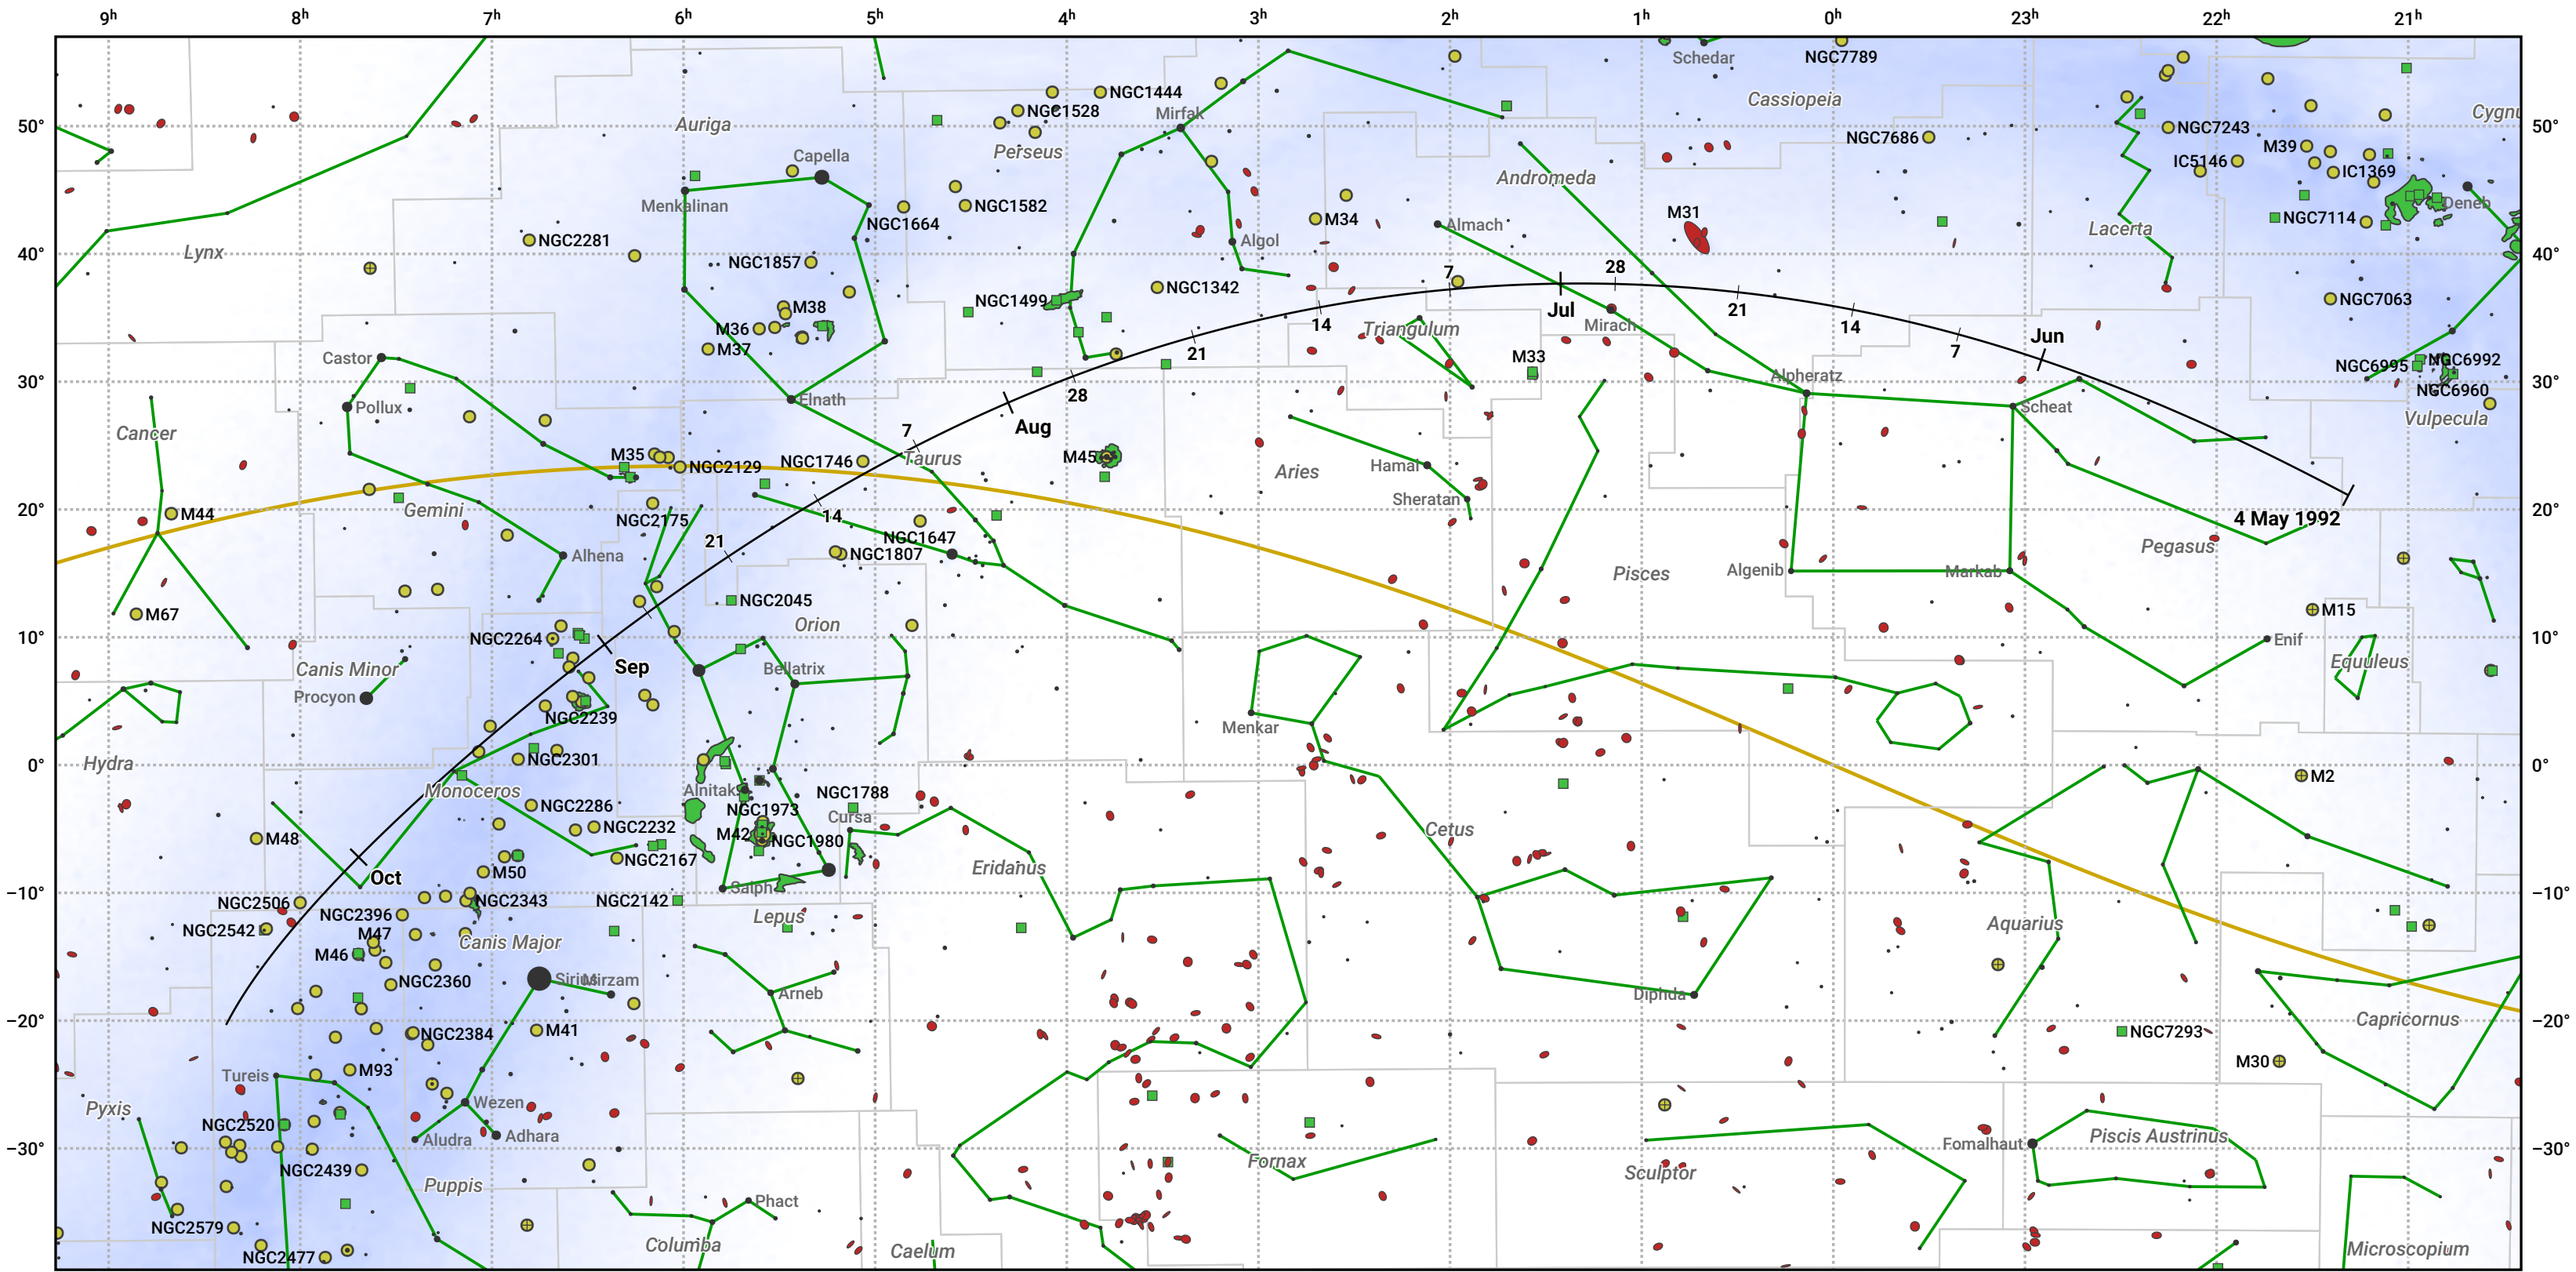

The path of 21P/Giacobini-Zinner starting on 4 May 1992

© Dominic Ford 2011–2024. Date markers placed at midnight UTC. Downloaded from <https://in-the-sky.org>

Magnitude scale: ·5.0 ·4.0 ·3.0 ·2.0 ·1.0 ●0.0 ●-1.0 ●-2.0

— Ecliptic Plane

● Galaxy ■ Bright nebula ● Open cluster ⊕ Globular cluster

Date	Mag
1992 May 23	12.2
1992 Jun 10	11.2
1992 Jun 30	10.2
1992 Jul 1	10.1
1992 Sep 1	9.9
1992 Sep 29	11.2
1992 Oct 22	12.3