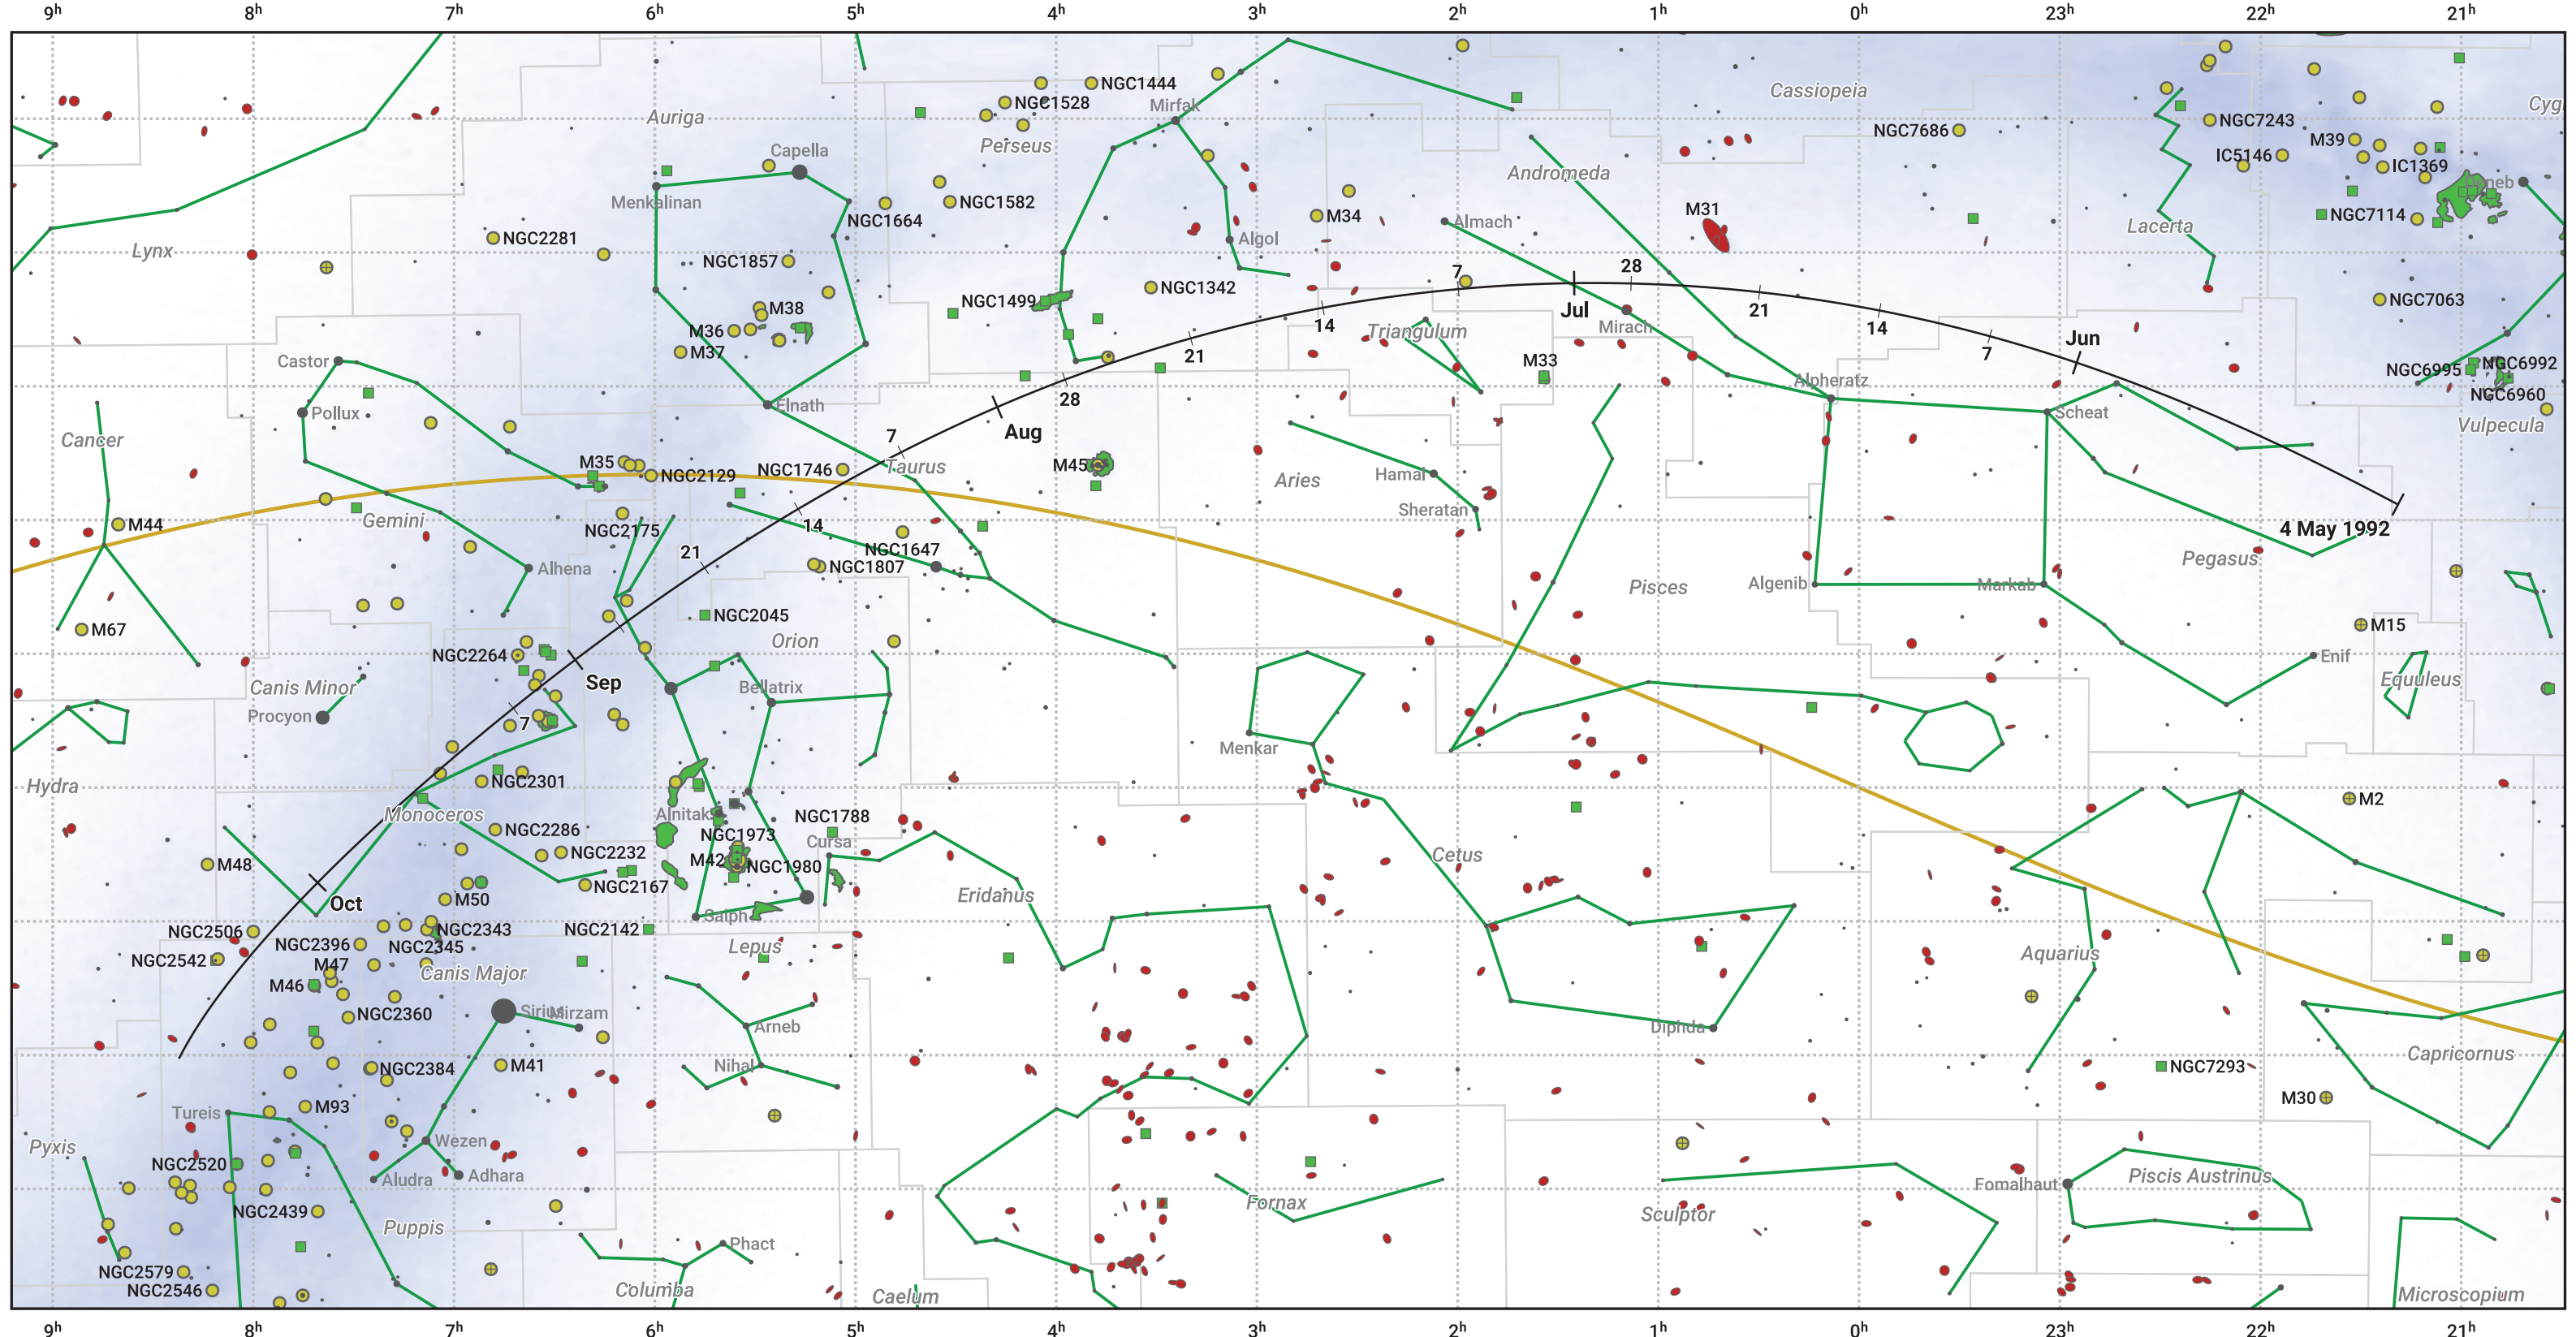

The path of 21P/Giacobini-Zinner starting on 4 May 1992

© Dominic Ford 2011–2024. Date markers placed at midnight UTC. Downloaded from <https://in-the-sky.org>

Magnitude scale: · 5.0 · 4.0 · 3.0 · 2.0 · 1.0 · 0.0 · -1.0 · -2.0

— Ecliptic Plane

■ Galaxy
 ■ Bright nebula
 ● Open cluster
 ⊕ Globular cluster

Date	Mag
1992 May 23	12.2
1992 Jun 11	11.2
1992 Jul 1	10.2
1992 Jul 2	10.1
1992 Sep 1	10.0
1992 Sep 27	11.1
1992 Oct 19	12.1