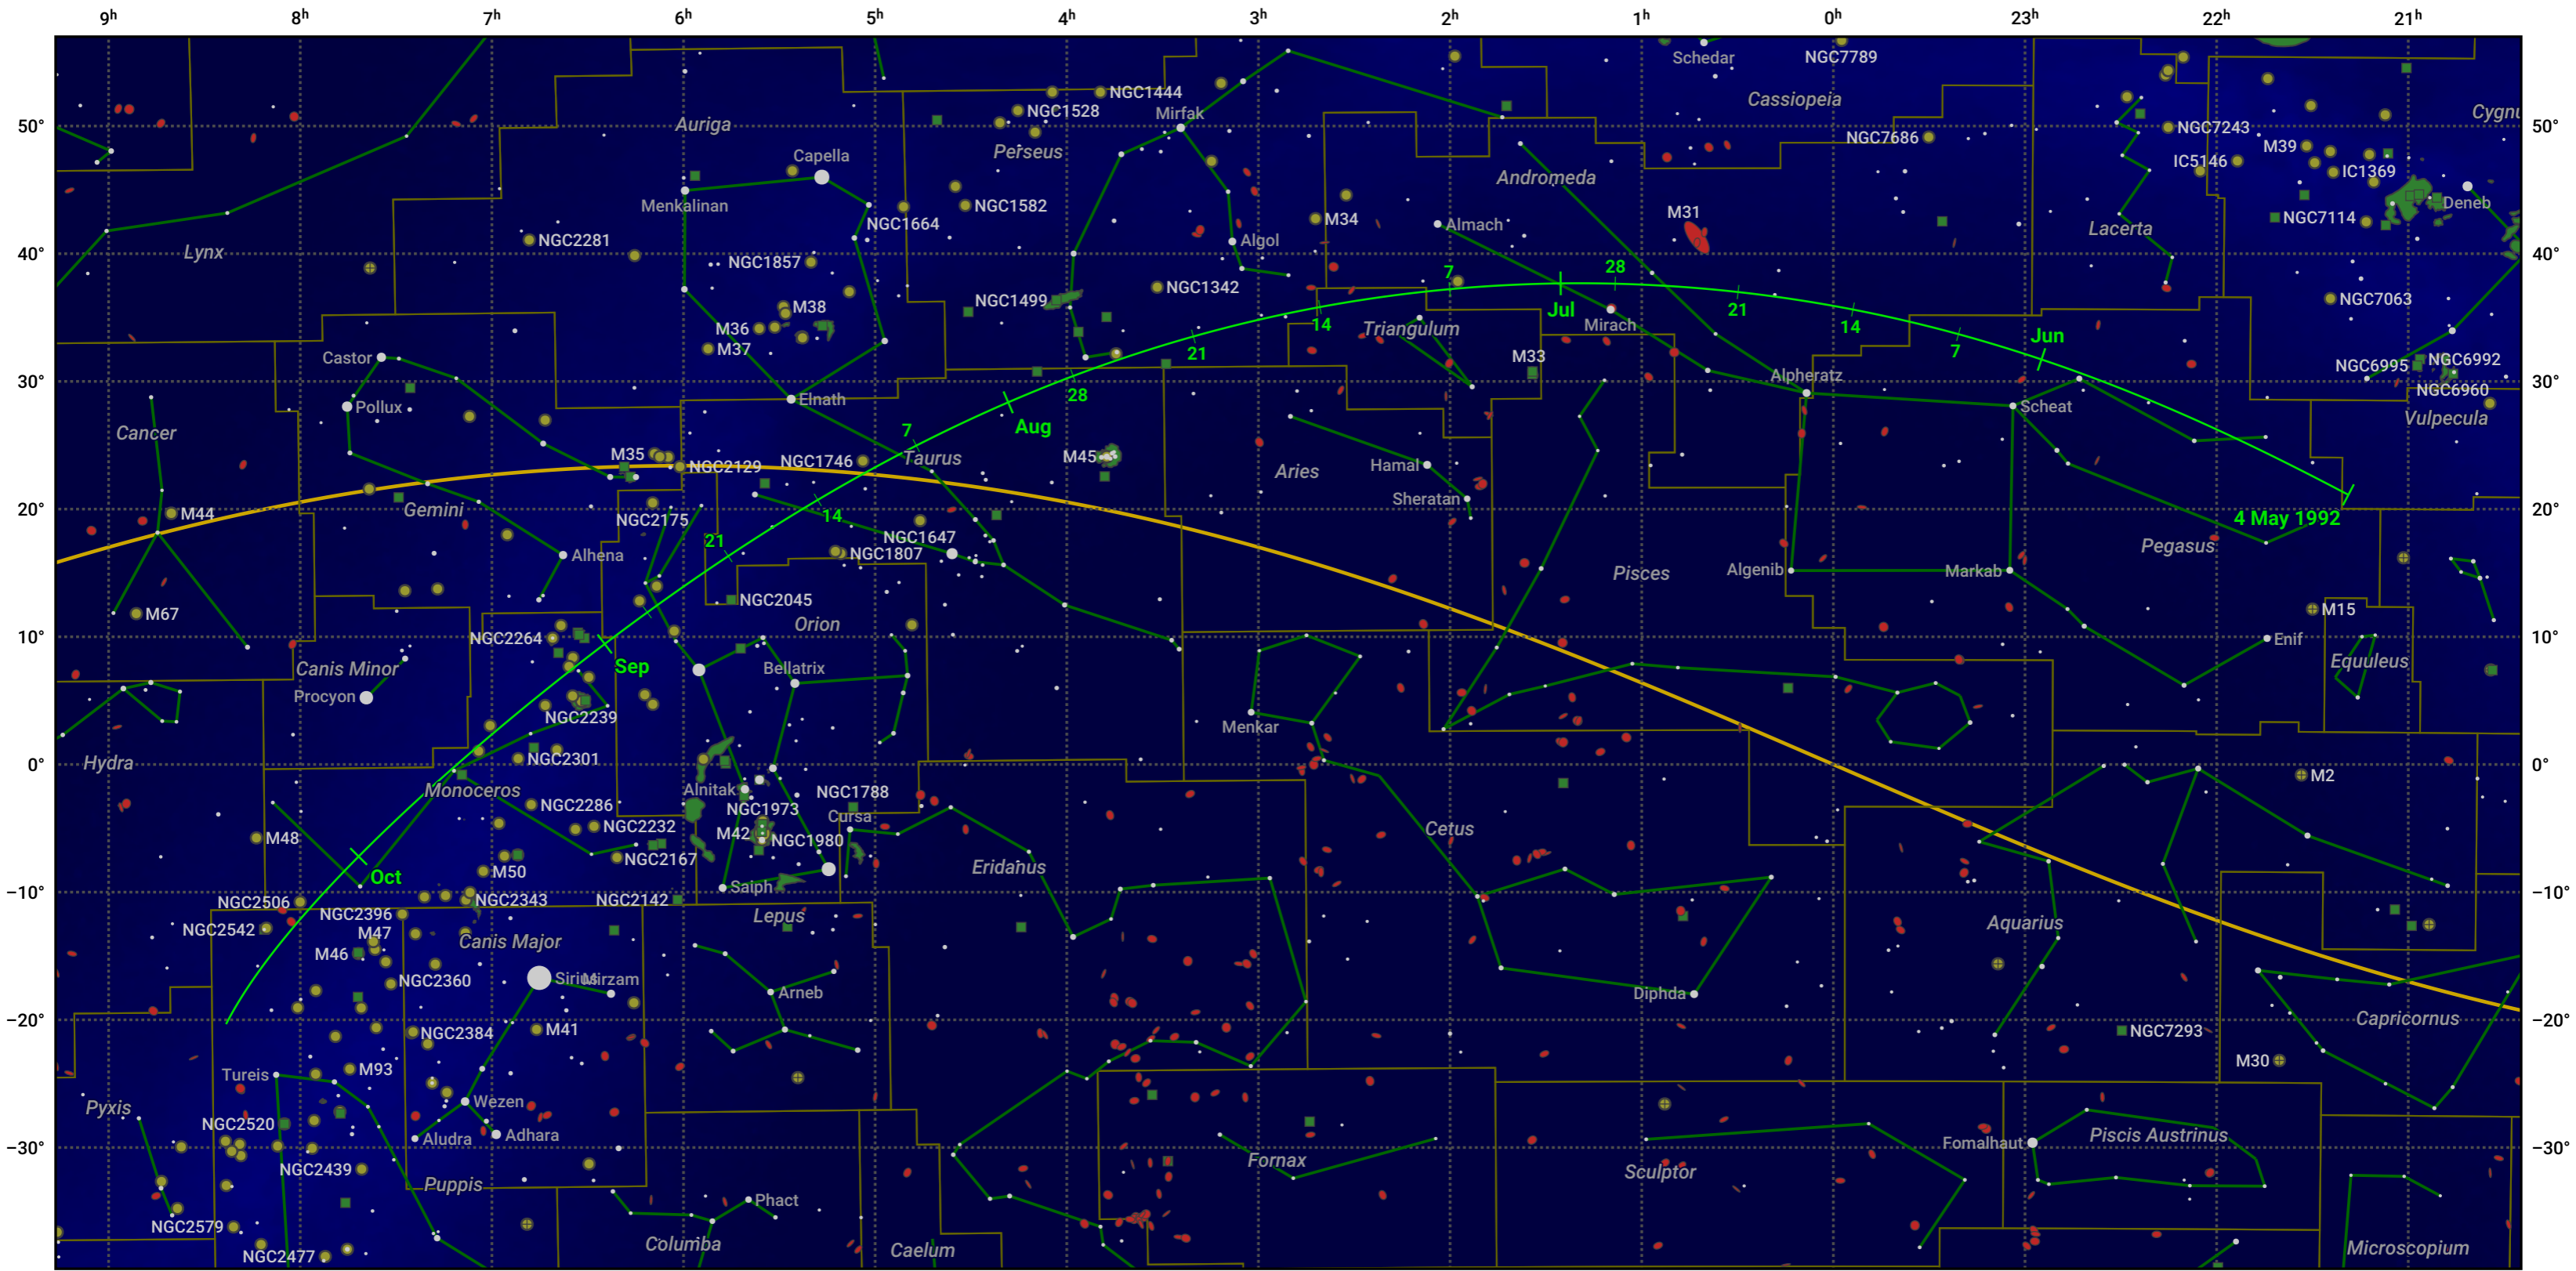

The path of 21P/Giacobini-Zinner starting on 4 May 1992

© Dominic Ford 2011–2024. Date markers placed at midnight UTC. Downloaded from <https://in-the-sky.org>

Magnitude scale: · 5.0 · 4.0 · 3.0 · 2.0 · 1.0 ● 0.0 ● -1.0 ● -2.0

— Ecliptic Plane

● Galaxy ■ Bright nebula ● Open cluster ⊕ Globular cluster

Date	Mag
1992 May 23	12.2
1992 Jun 10	11.2
1992 Jun 30	10.2
1992 Jul 1	10.1
1992 Sep 1	9.9
1992 Sep 29	11.2
1992 Oct 22	12.3