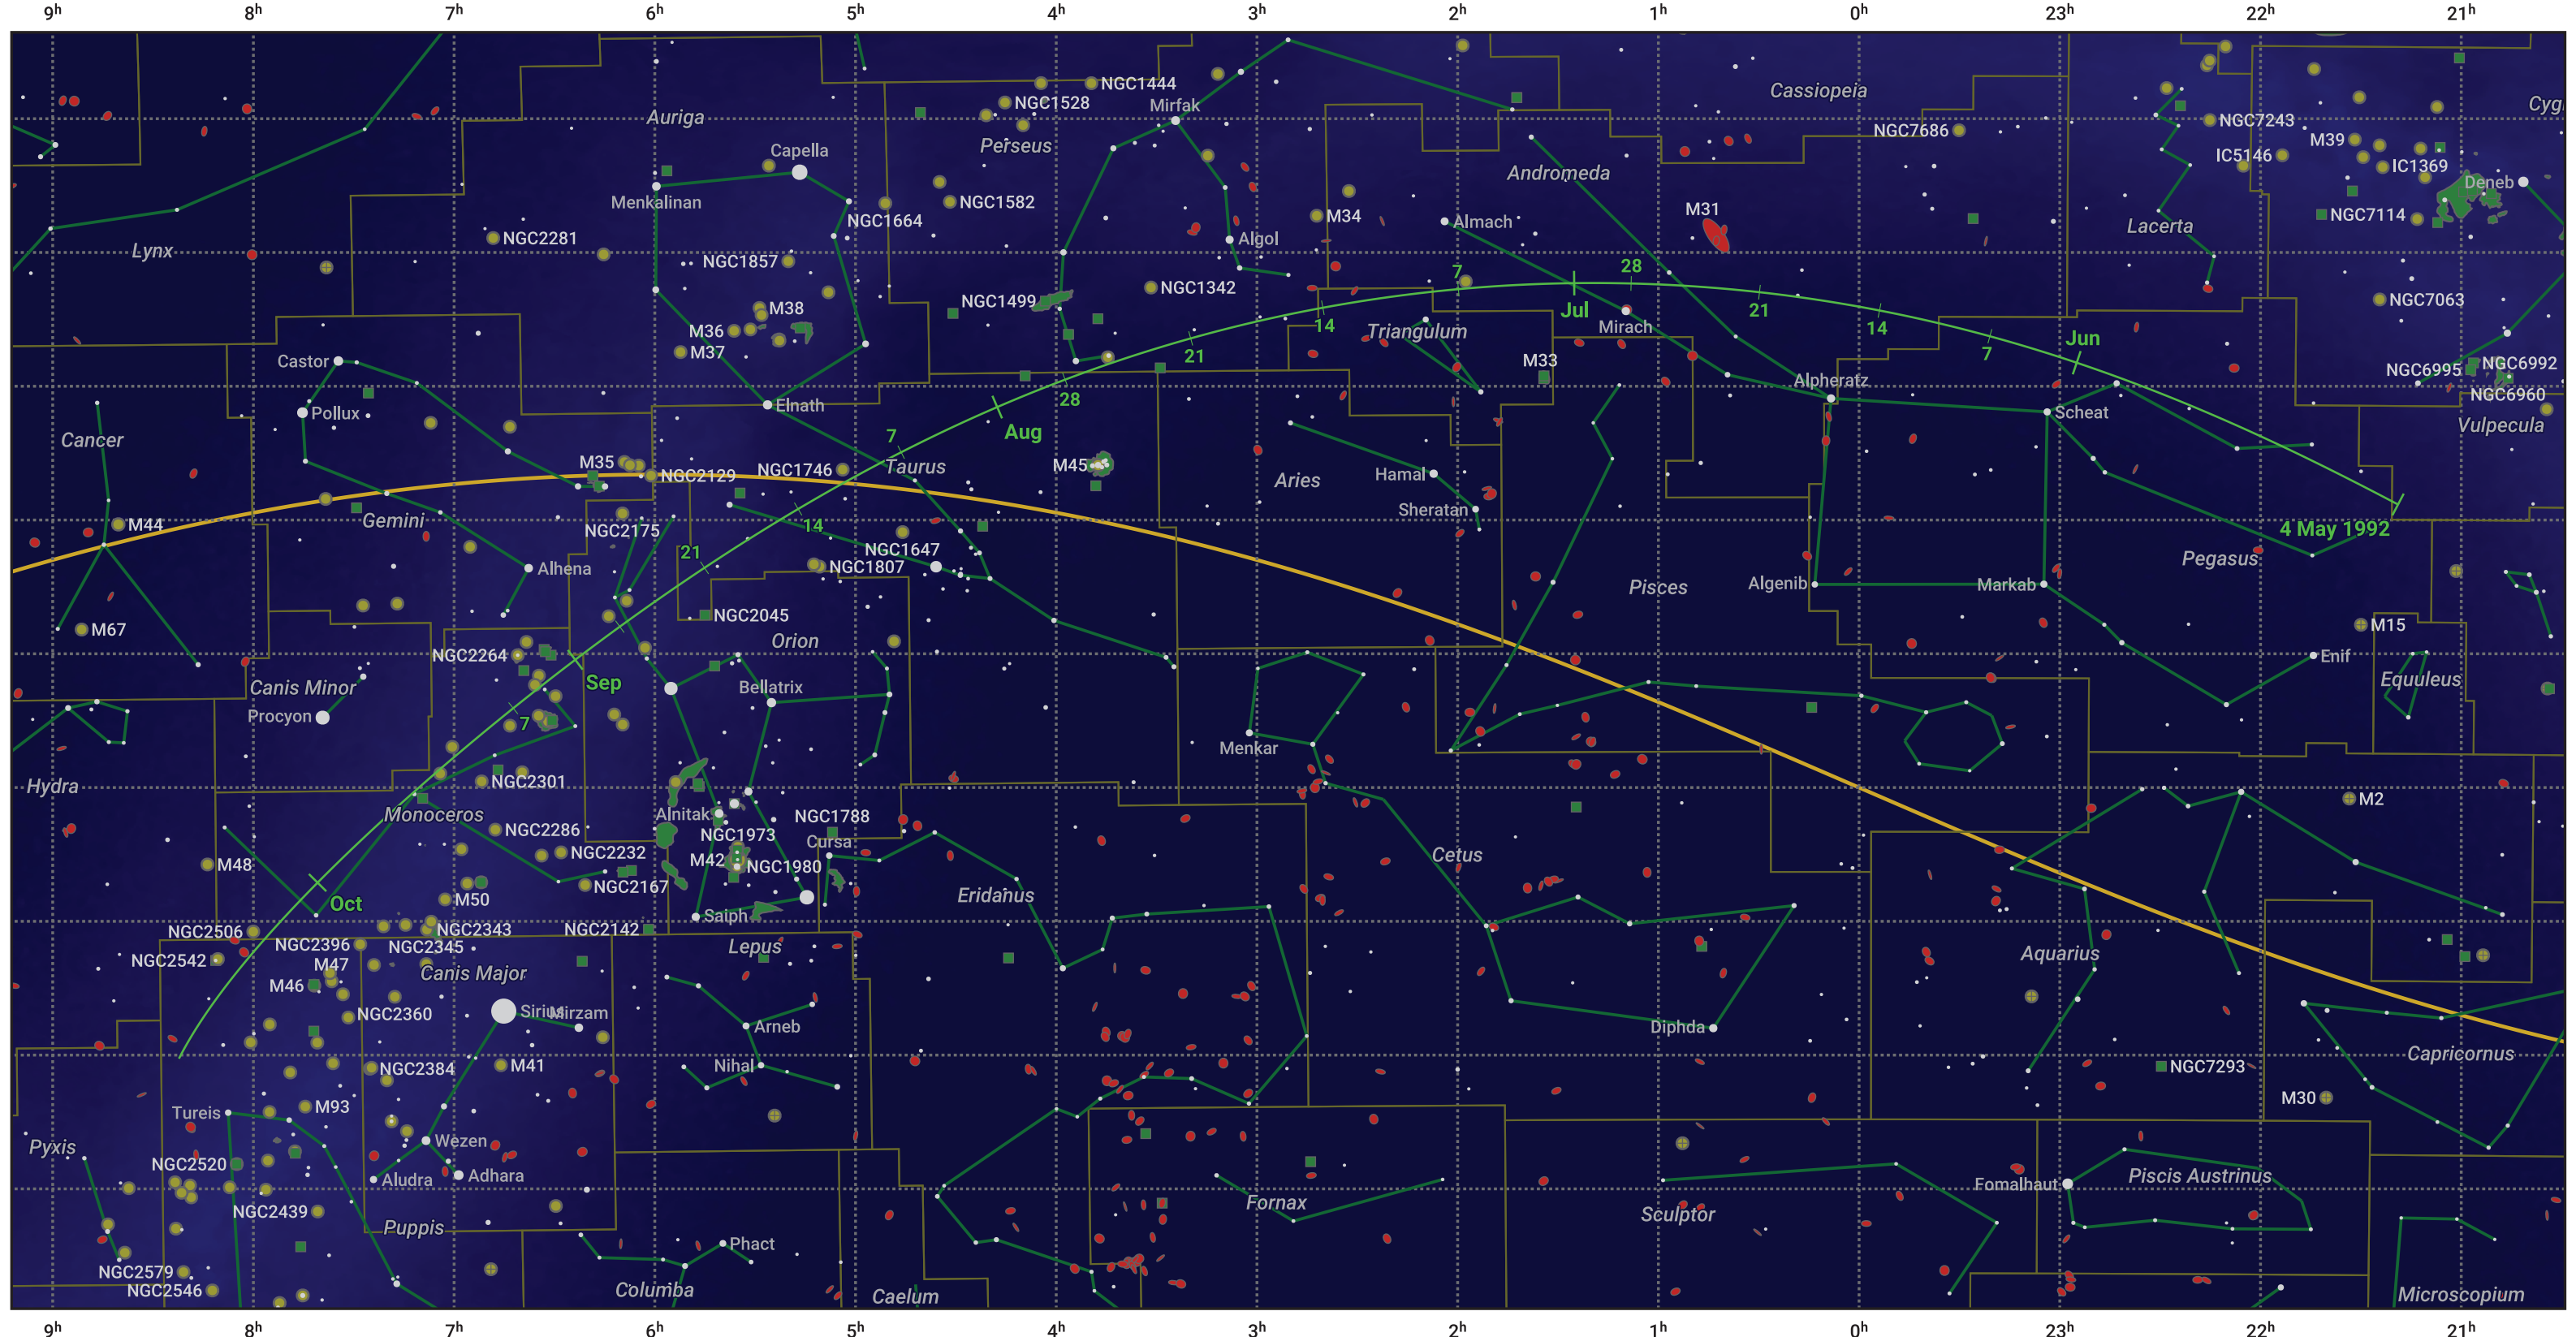

The path of 21P/Giacobini-Zinner starting on 4 May 1992

© Dominic Ford 2011–2024. Date markers placed at midnight UTC. Downloaded from <https://in-the-sky.org>

Magnitude scale: -5.0 -4.0 -3.0 -2.0 -1.0 -2.0

— Ecliptic Plane

■ Galaxy
 ■ Bright nebula
 ● Open cluster
 ⊕ Globular cluster

Date	Mag
1992 May 23	12.2
1992 Jun 11	11.2
1992 Jul 1	10.2
1992 Jul 2	10.1
1992 Sep 1	10.0
1992 Sep 27	11.1
1992 Oct 19	12.1