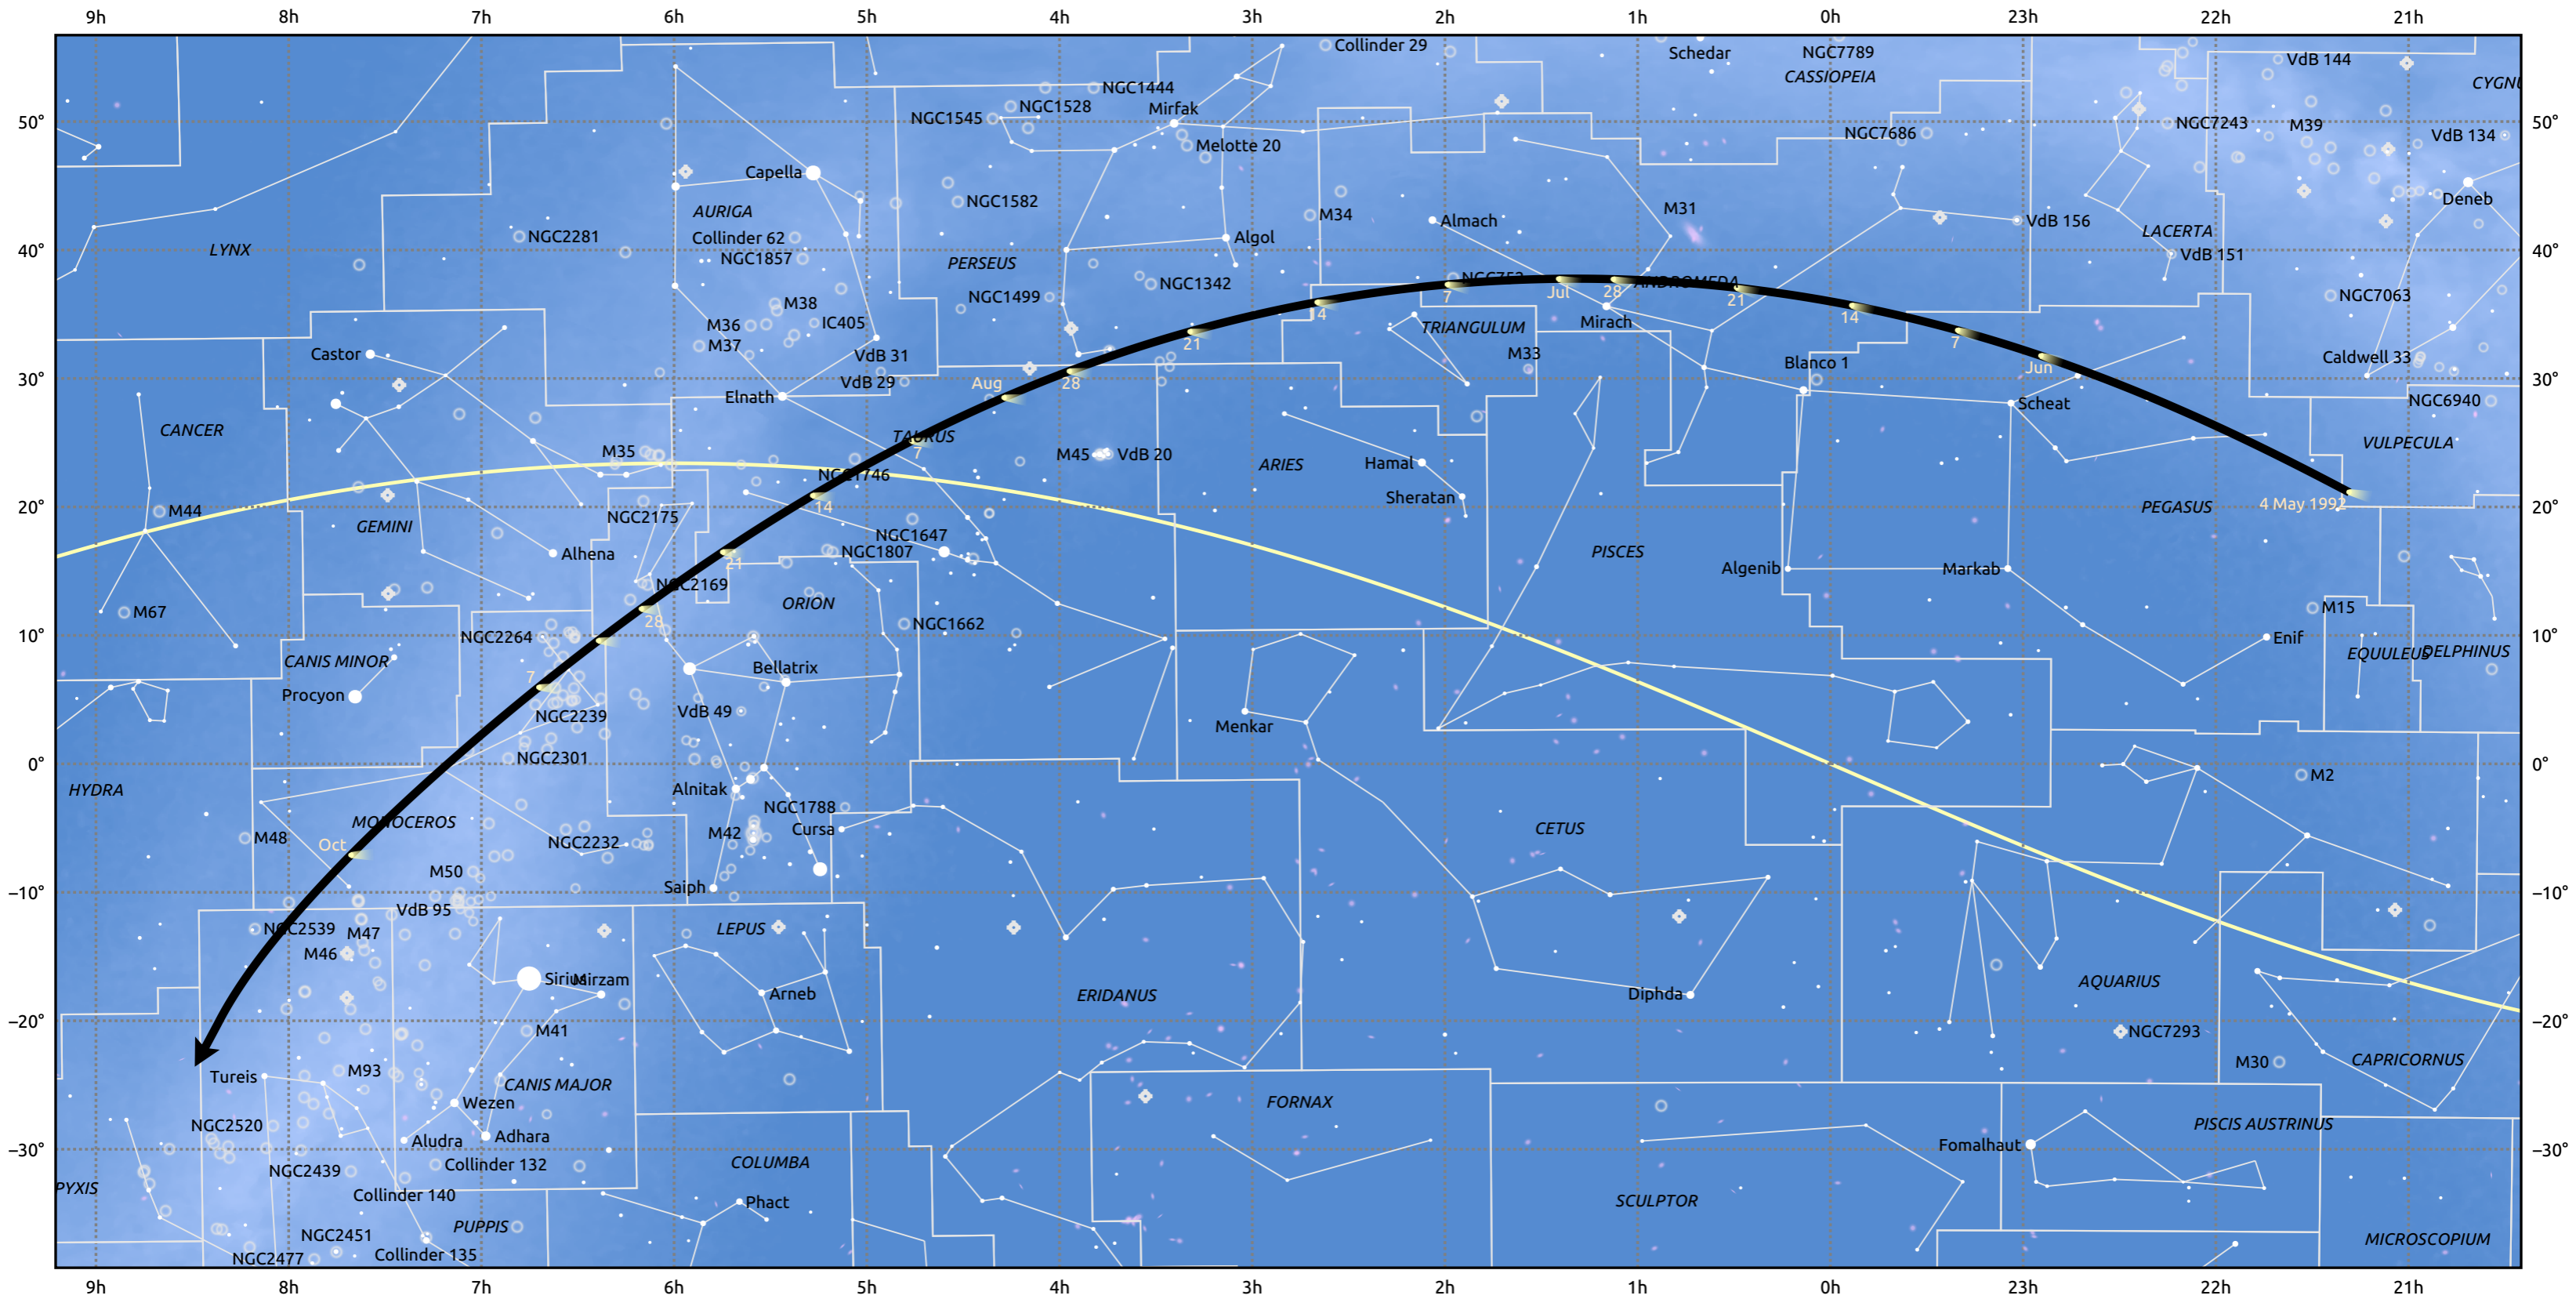

# The path of 21P/Giacobini-Zinner starting on 4 May 1992

© Dominic Ford 2011–2025. Date markers placed at midnight UTC. Downloaded from <https://in-the-sky.org>

Magnitude scale:  5.0  4.0  3.0  2.0  1.0  0.0  -1.0  -2.0

Ecliptic Plane

Galaxy  Bright nebula  Open cluster  Globular cluster  Planetary nebula

Date	Mag
1992 May 23	12.2
1992 Jun 11	11.2
1992 Jul 1	10.2
1992 Jul 2	10.1
1992 Sep 1	10.0
1992 Sep 28	11.2
1992 Oct 20	12.2