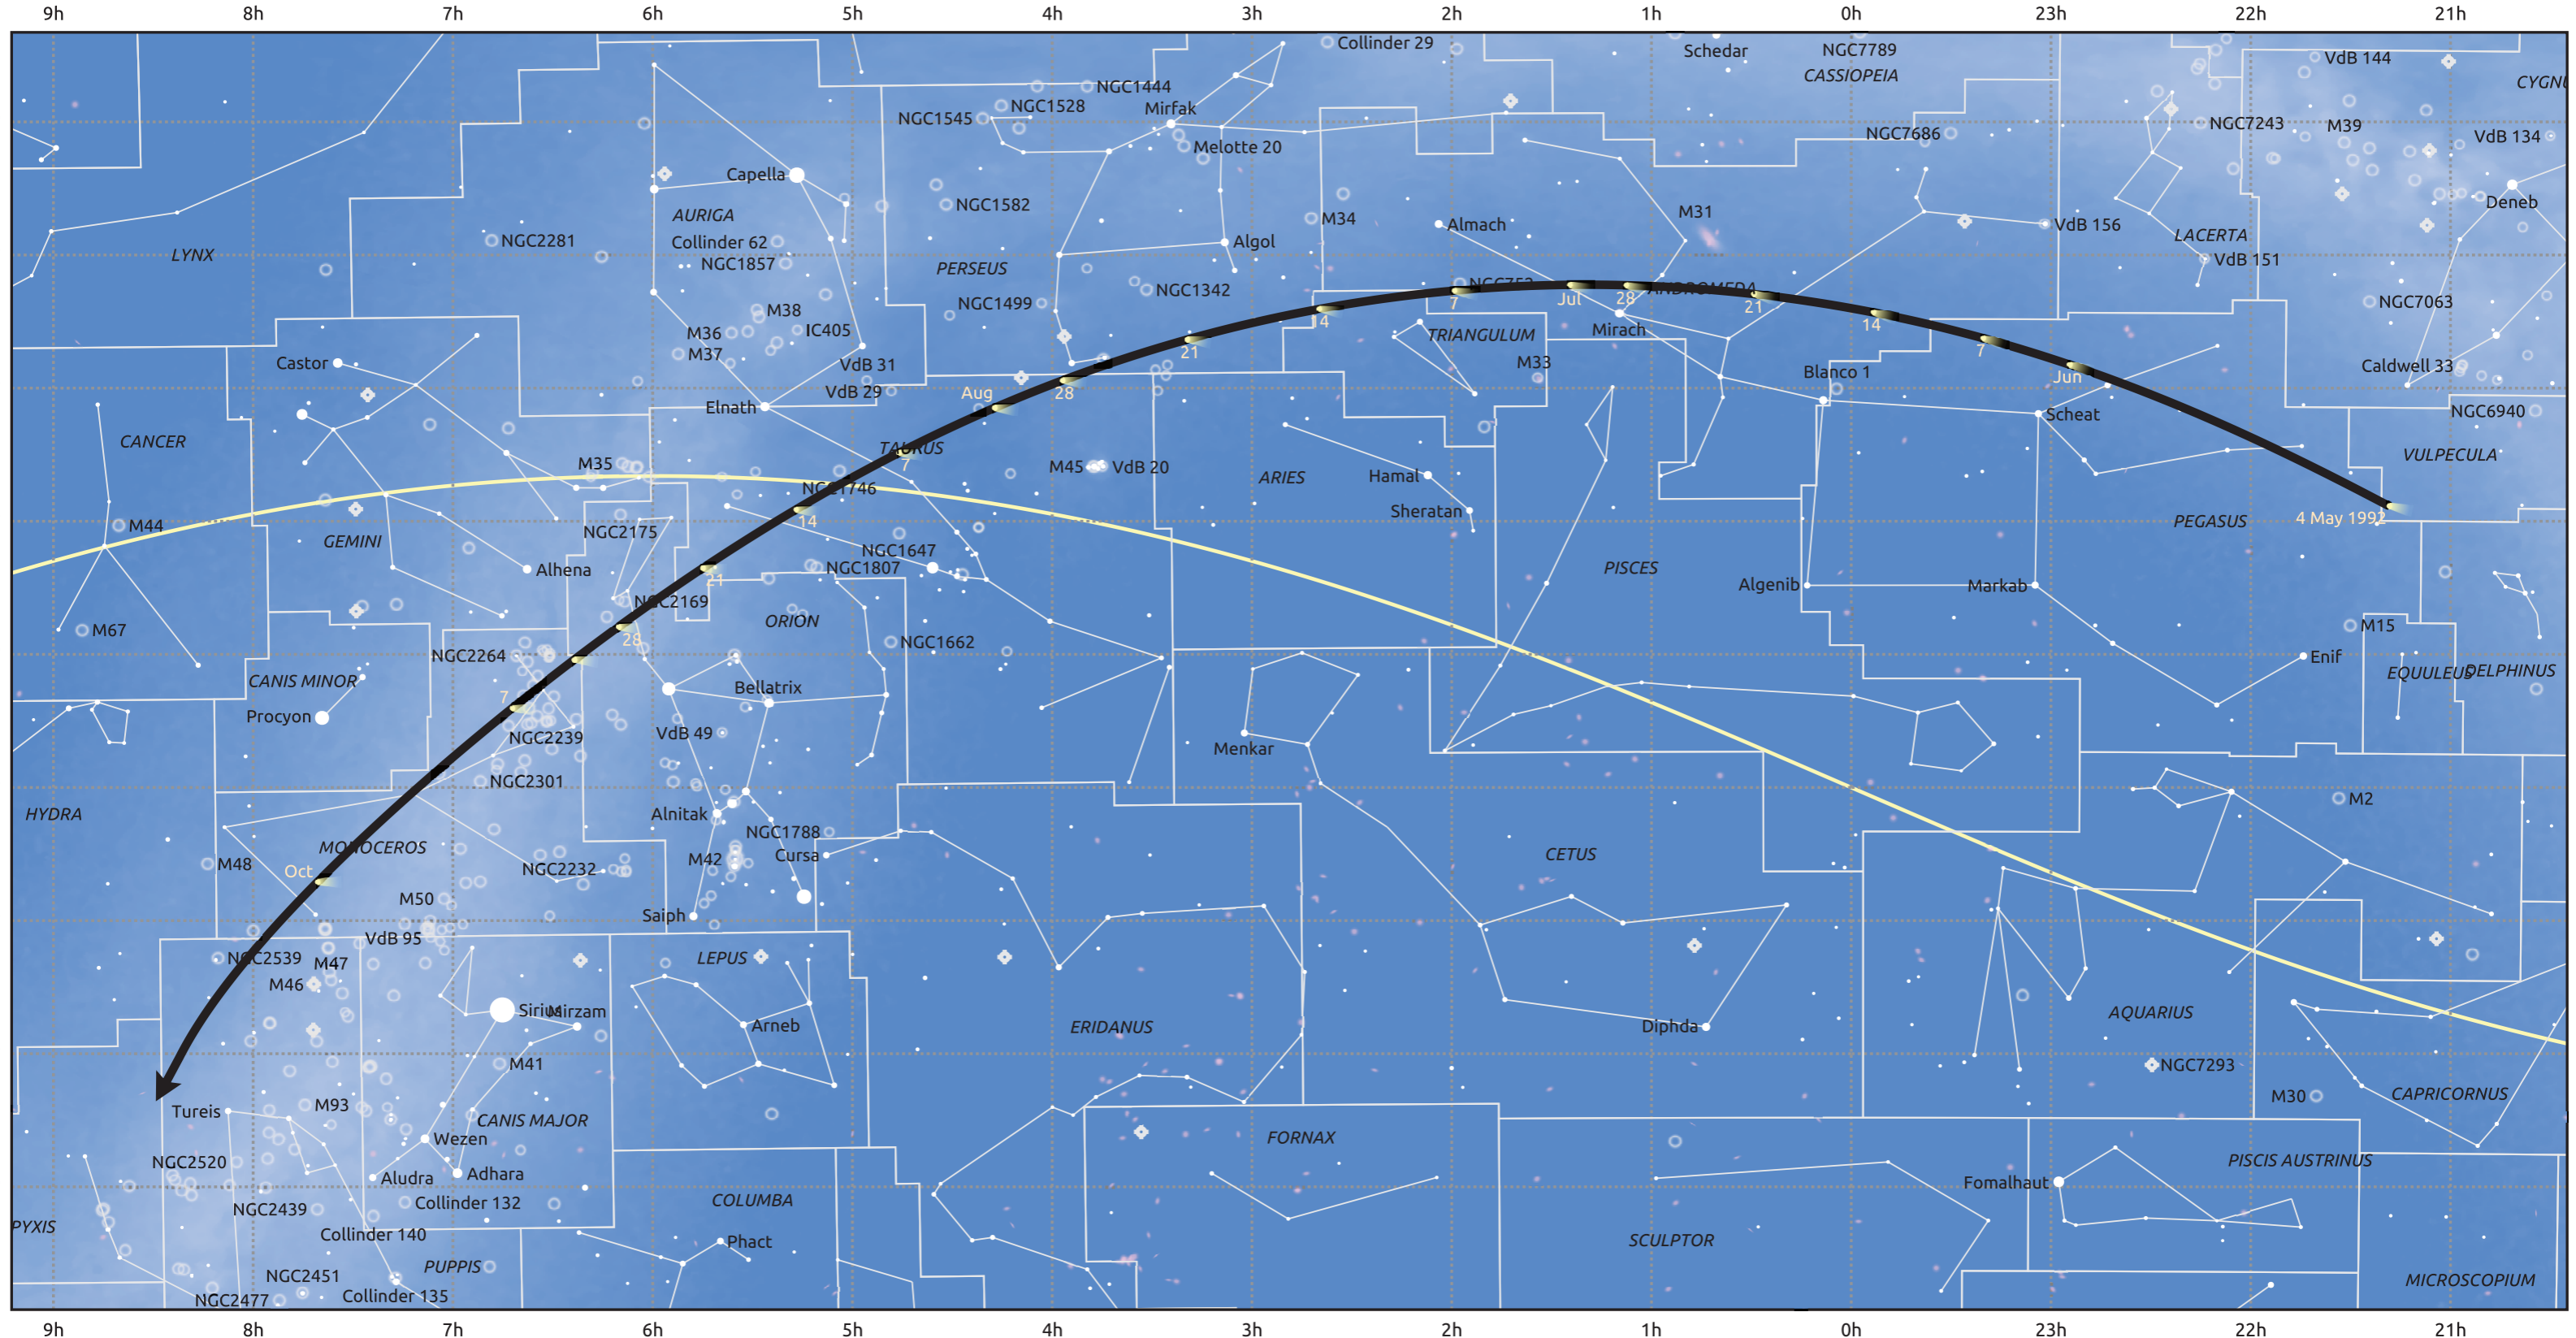

The path of 21P/Giacobini-Zinner starting on 4 May 1992

© Dominic Ford 2011–2025. Date markers placed at midnight UTC. Downloaded from <https://in-the-sky.org>

Magnitude scale: -5.0 -4.0 -3.0 -2.0 -1.0 -0.0 -1.0 -2.0

Ecliptic Plane

Galaxy Bright nebula Open cluster Globular cluster Planetary nebula

Date	Mag
1992 May 23	12.2
1992 Jun 11	11.2
1992 Jul 1	10.2
1992 Jul 2	10.1
1992 Sep 1	10.0
1992 Sep 28	11.2
1992 Oct 20	12.2