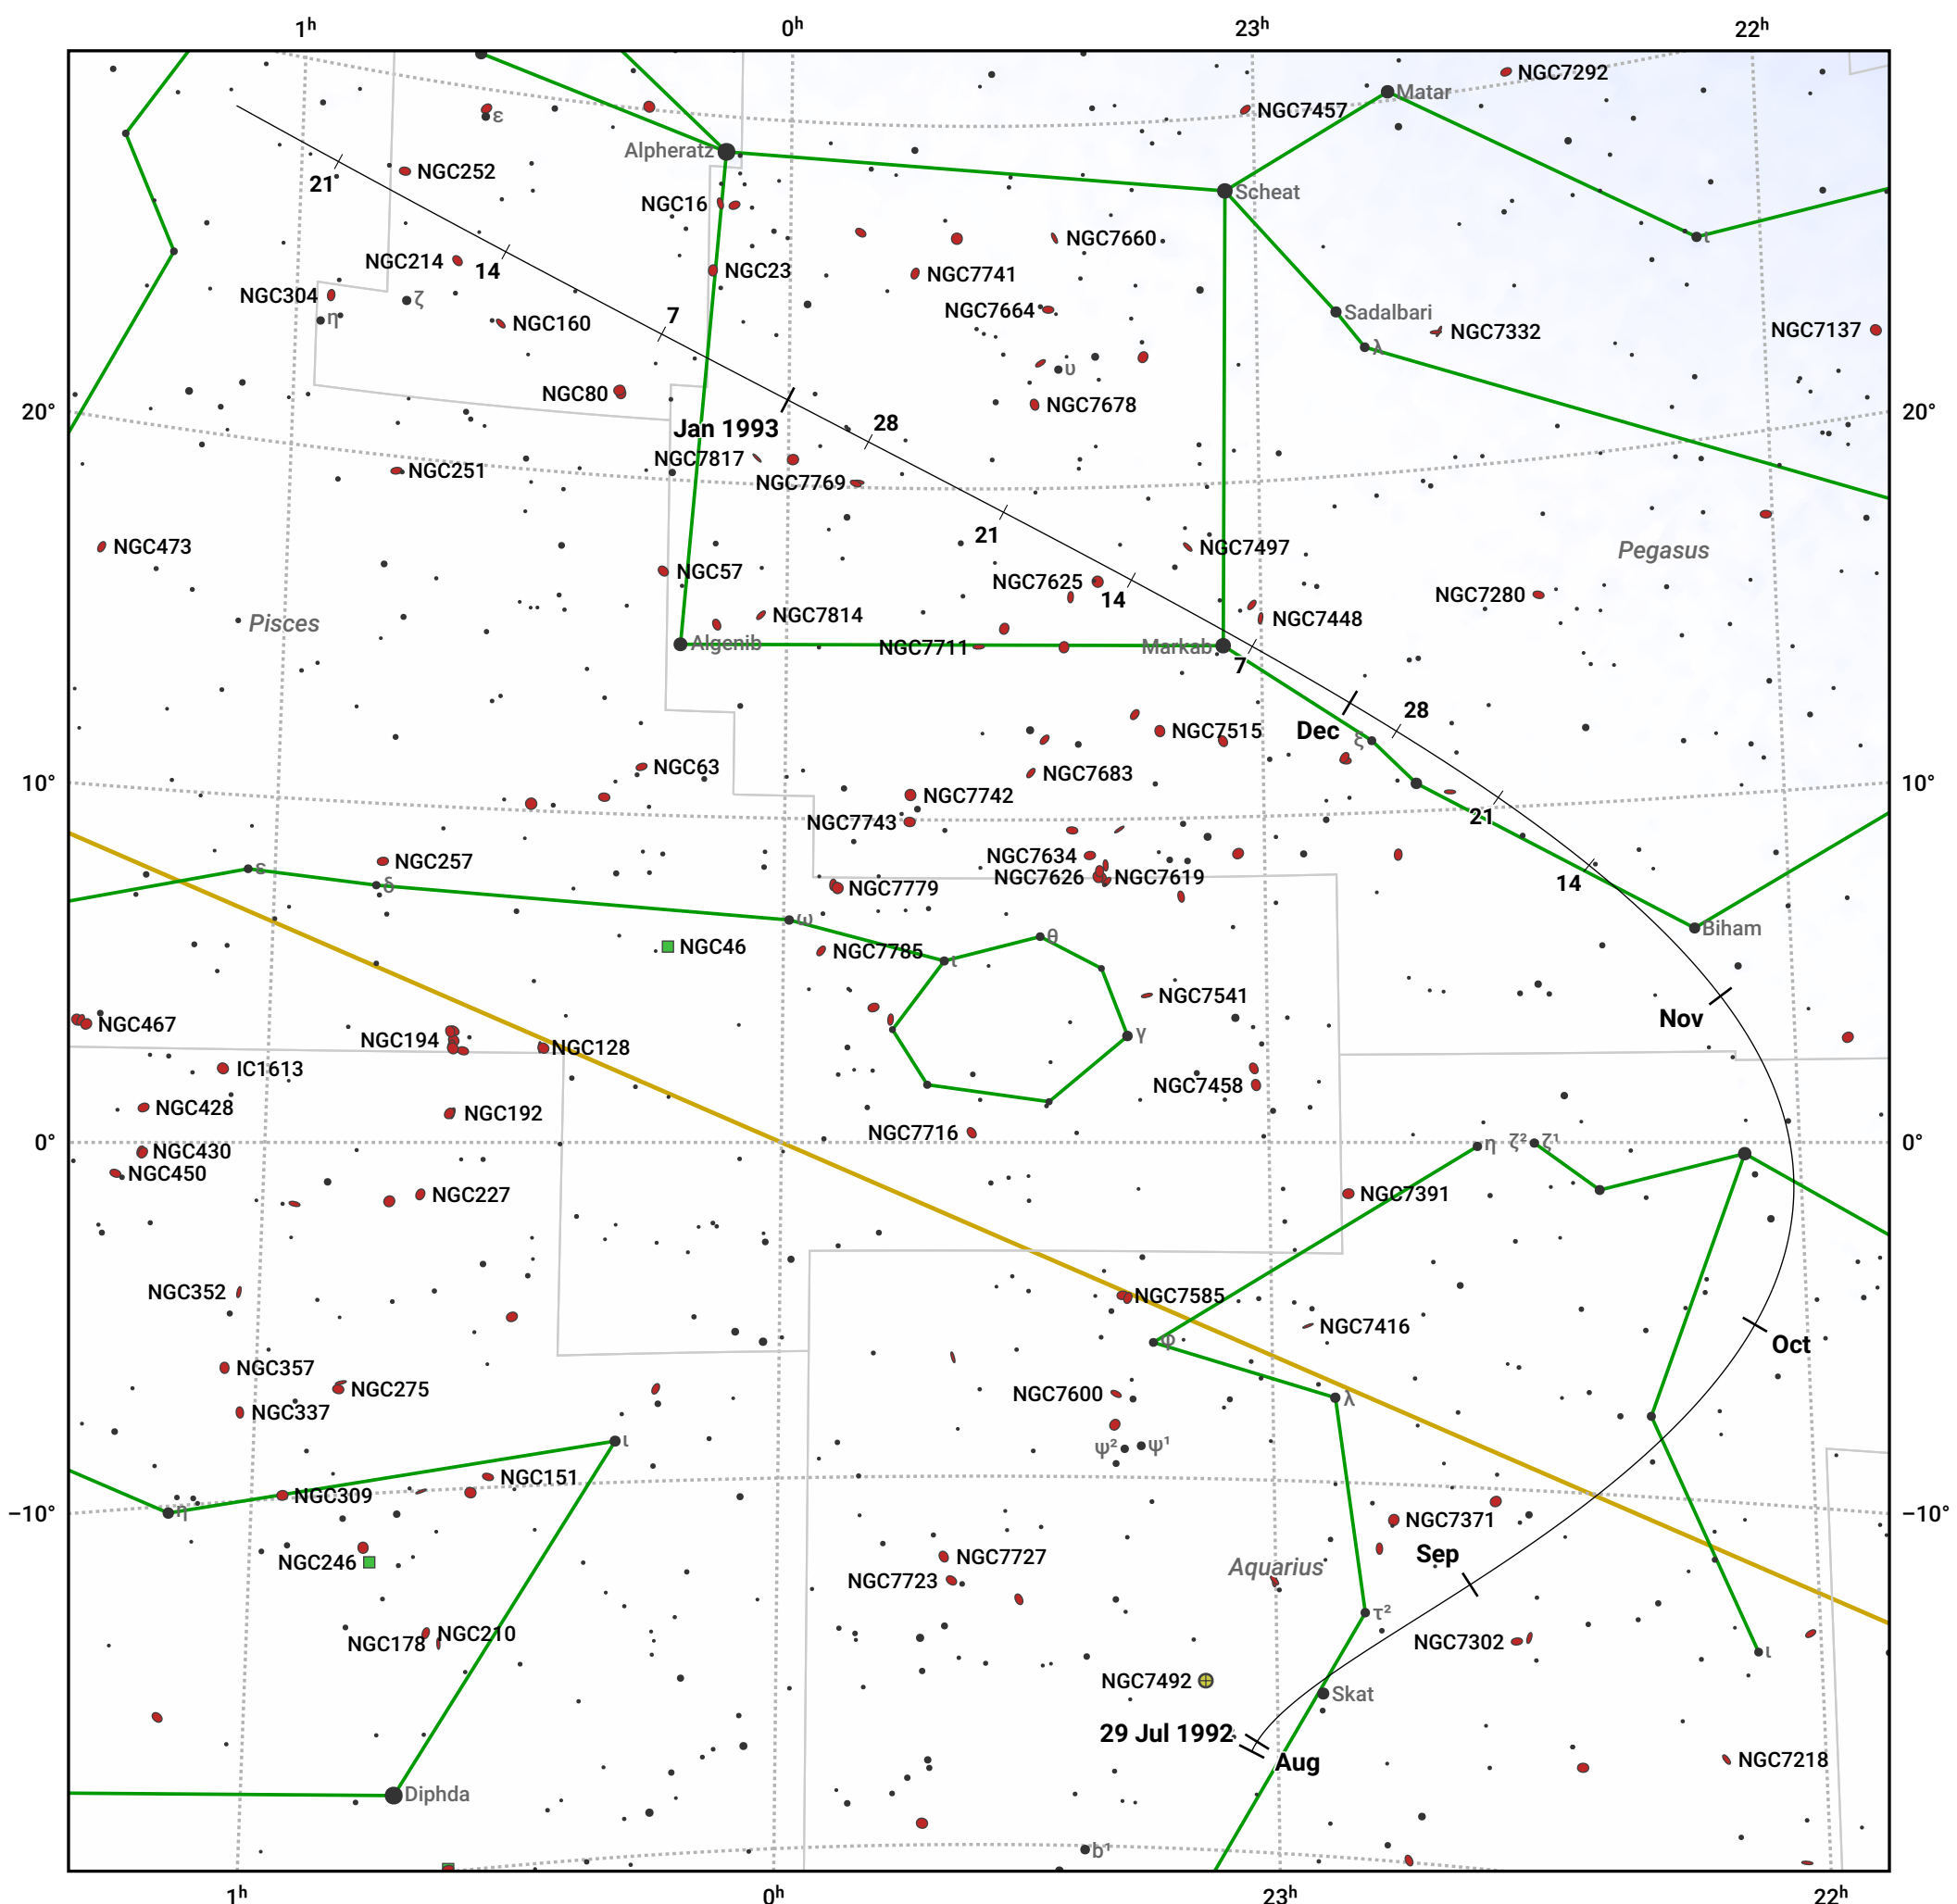

The path of 154P/Brewington starting on 29 Jul 1992

© Dominic Ford 2011–2024. Date markers placed at midnight UTC. Downloaded from <https://in-the-sky.org>

Magnitude scale: ● 7.0 ● 6.0 ● 5.0 ● 4.0 ● 3.0 ● 2.0

— Ecliptic Plane

● Galaxy ■ Bright nebula ● Open cluster ● Globular cluster

Date	Mag
1992 Aug 23	10.6
1992 Sep 1	10.3
1992 Sep 29	9.6
1992 Nov 1	9.4
1993 Jan 1	10.2
1993 Jan 18	10.6