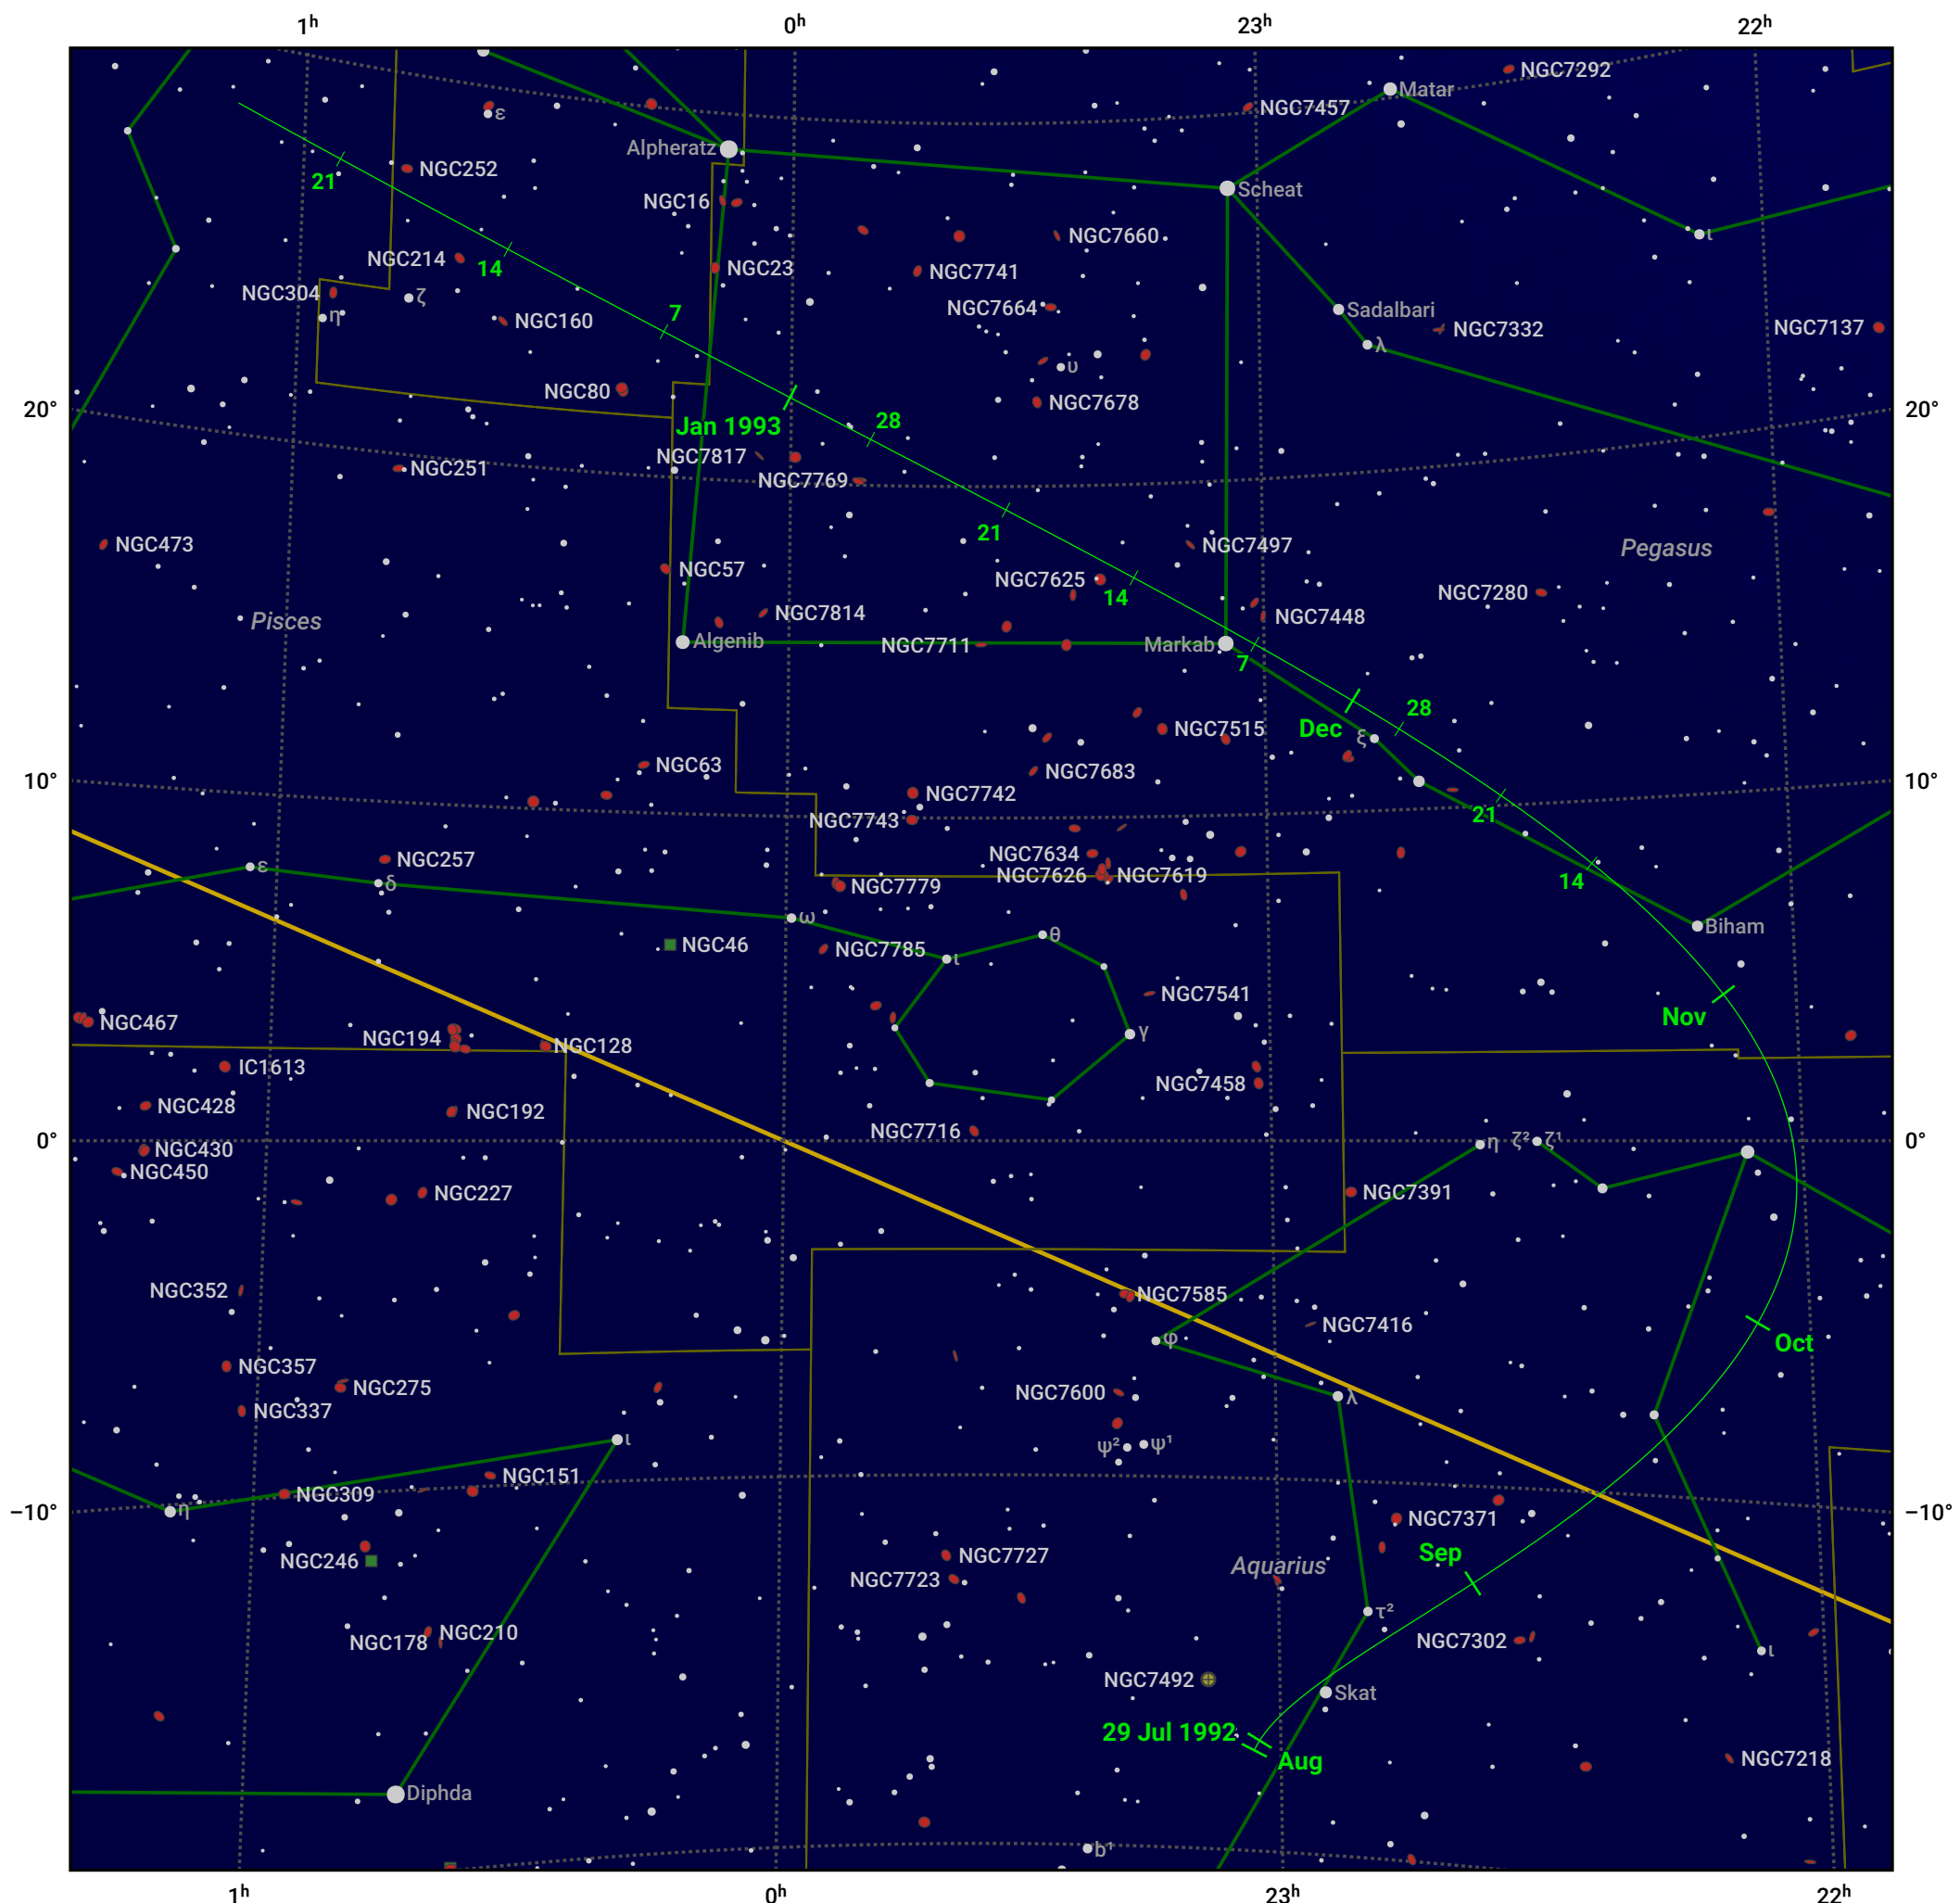

# The path of 154P/Brewington starting on 29 Jul 1992

© Dominic Ford 2011–2024. Date markers placed at midnight UTC. Downloaded from <https://in-the-sky.org>

Magnitude scale: · 7.0 · 6.0 · 5.0 · 4.0 ● 3.0 ● 2.0

— Ecliptic Plane

● Galaxy ■ Bright nebula ● Open cluster ● Globular cluster

Date	Mag
1992 Aug 23	10.6
1992 Sep 1	10.3
1992 Sep 29	9.6
1992 Nov 1	9.4
1993 Jan 1	10.2
1993 Jan 18	10.6