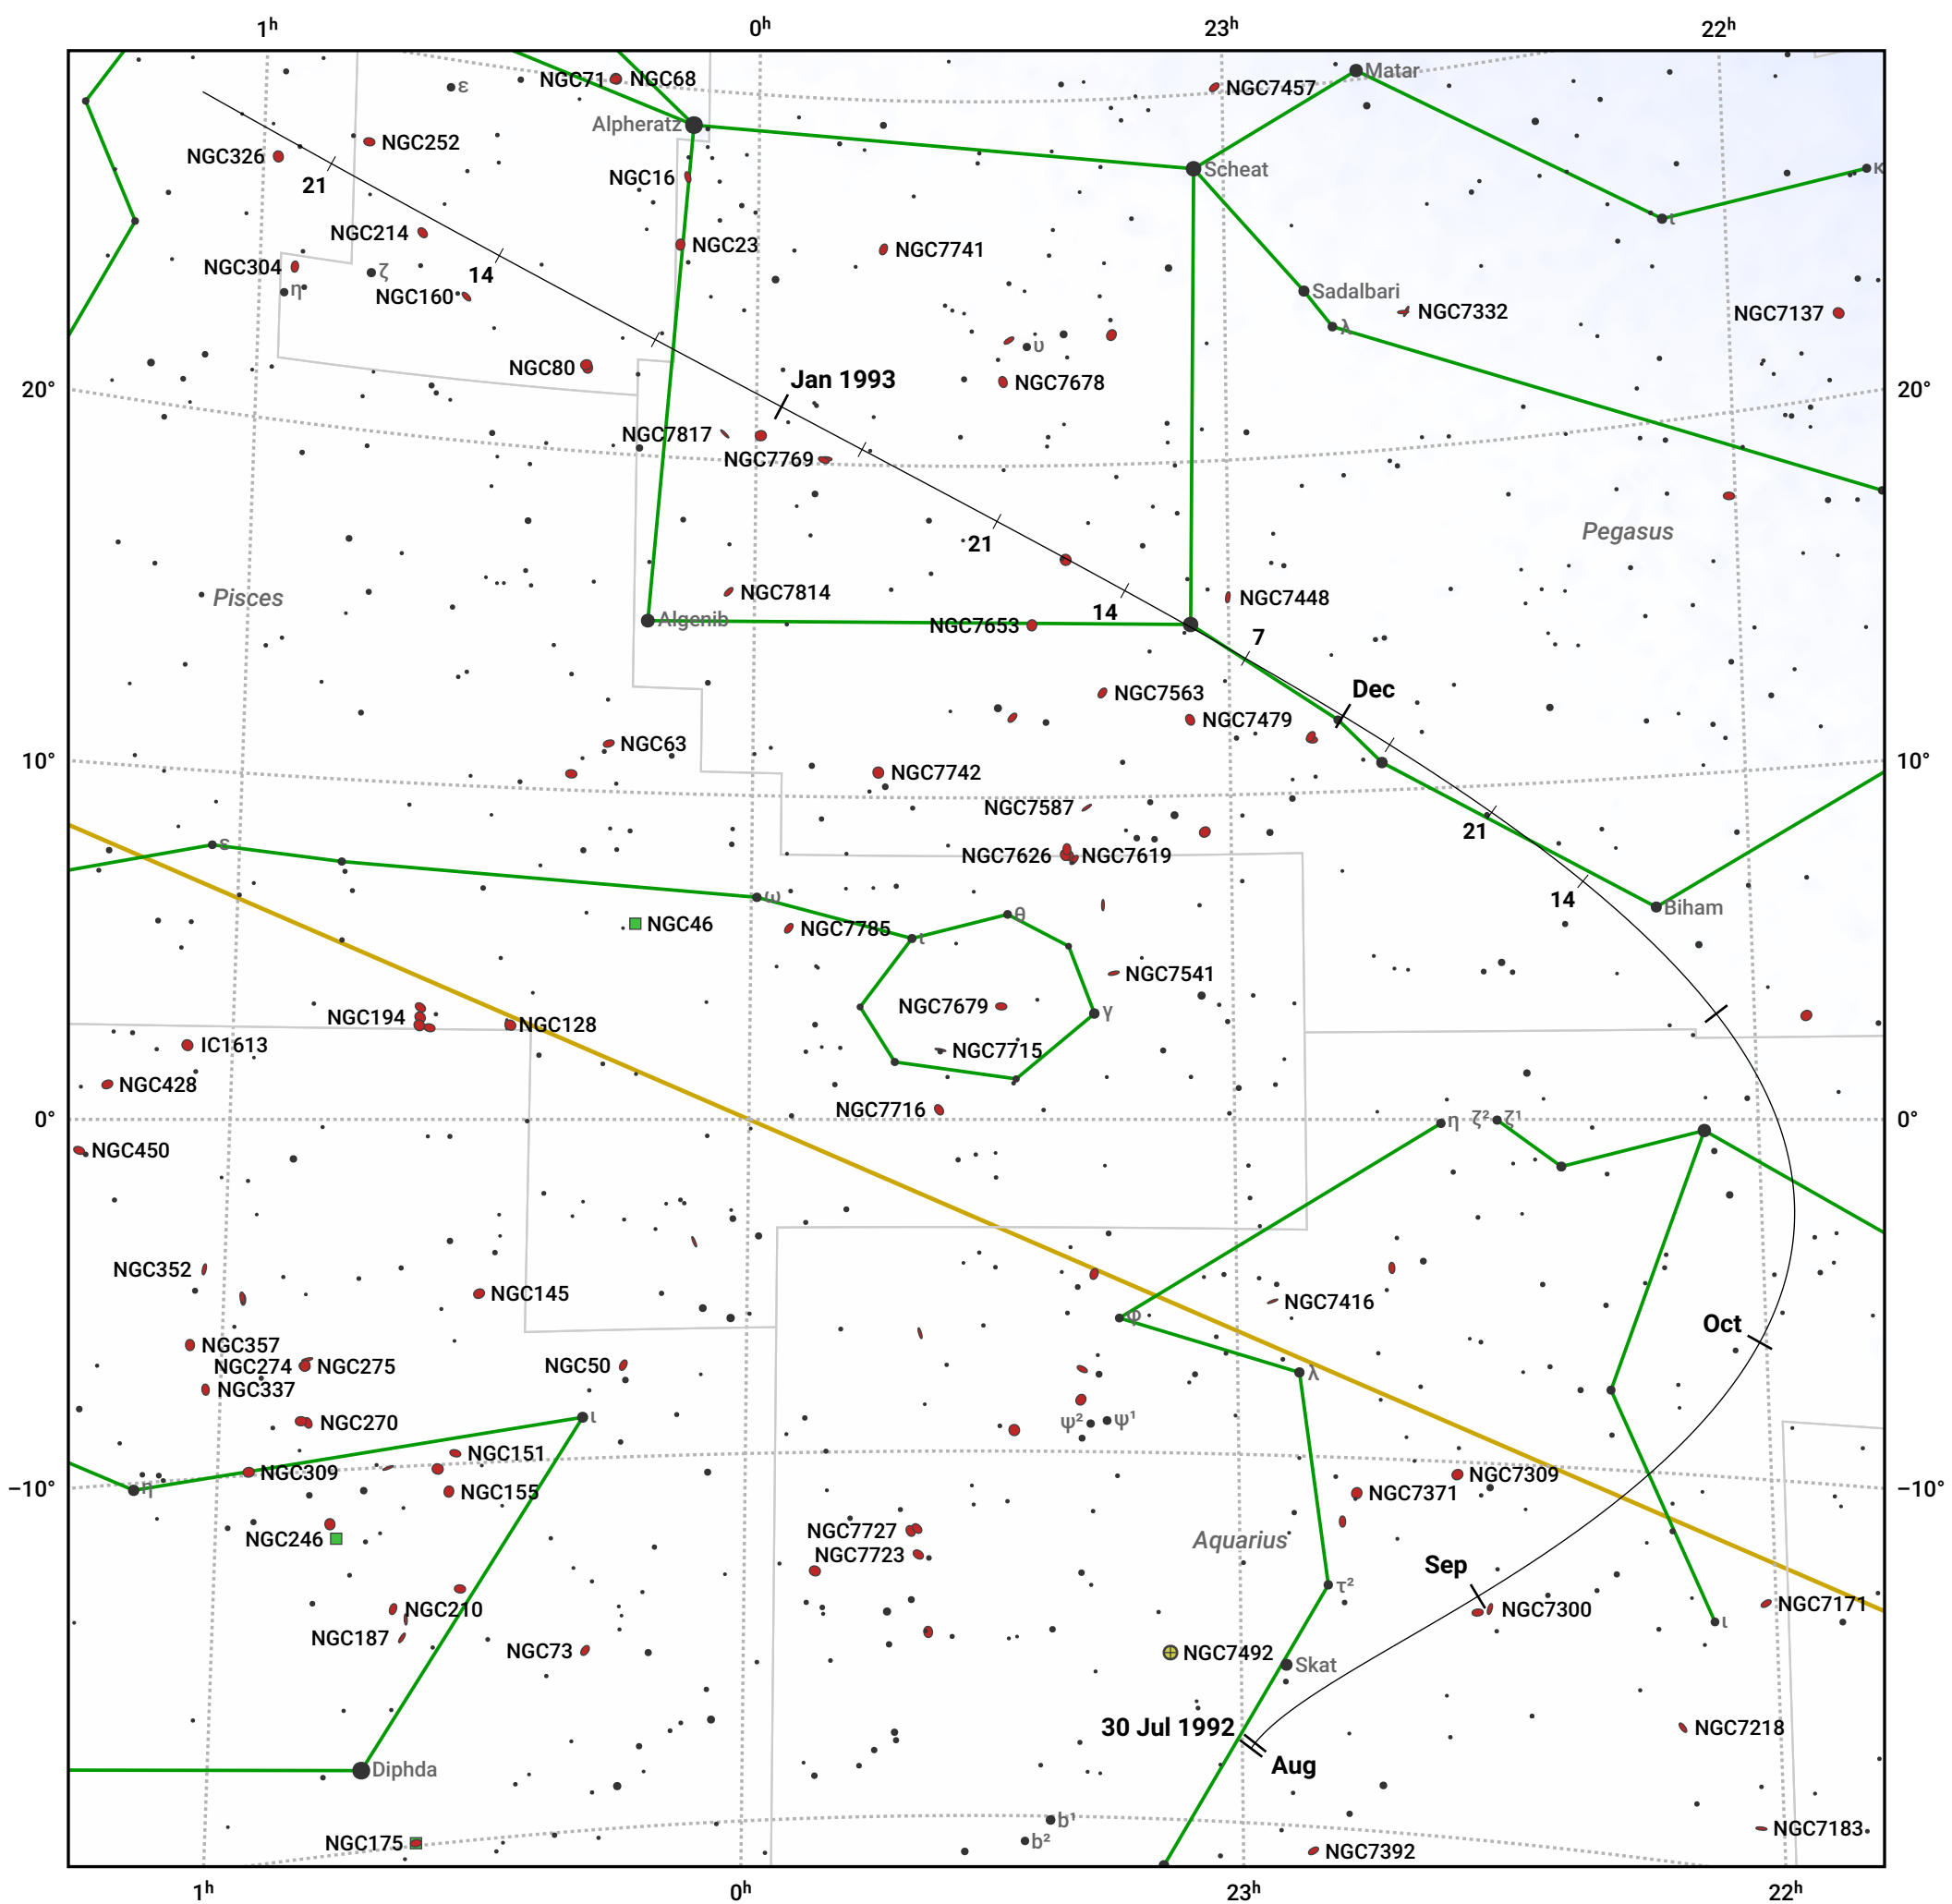

The path of 154P/Brewington starting on 30 Jul 1992

© Dominic Ford 2011–2024. Date markers placed at midnight UTC. Downloaded from <https://in-the-sky.org>

Magnitude scale: · 7.0 · 6.0 · 5.0 · 4.0 ● 3.0 ● 2.0

— Ecliptic Plane

● Galaxy ■ Bright nebula ● Open cluster ⊕ Globular cluster

Date	Mag
1992 Aug 24	10.7
1992 Sep 1	10.4
1992 Oct 3	9.6
1992 Nov 1	9.5
1993 Jan 1	10.2
1993 Jan 19	10.7