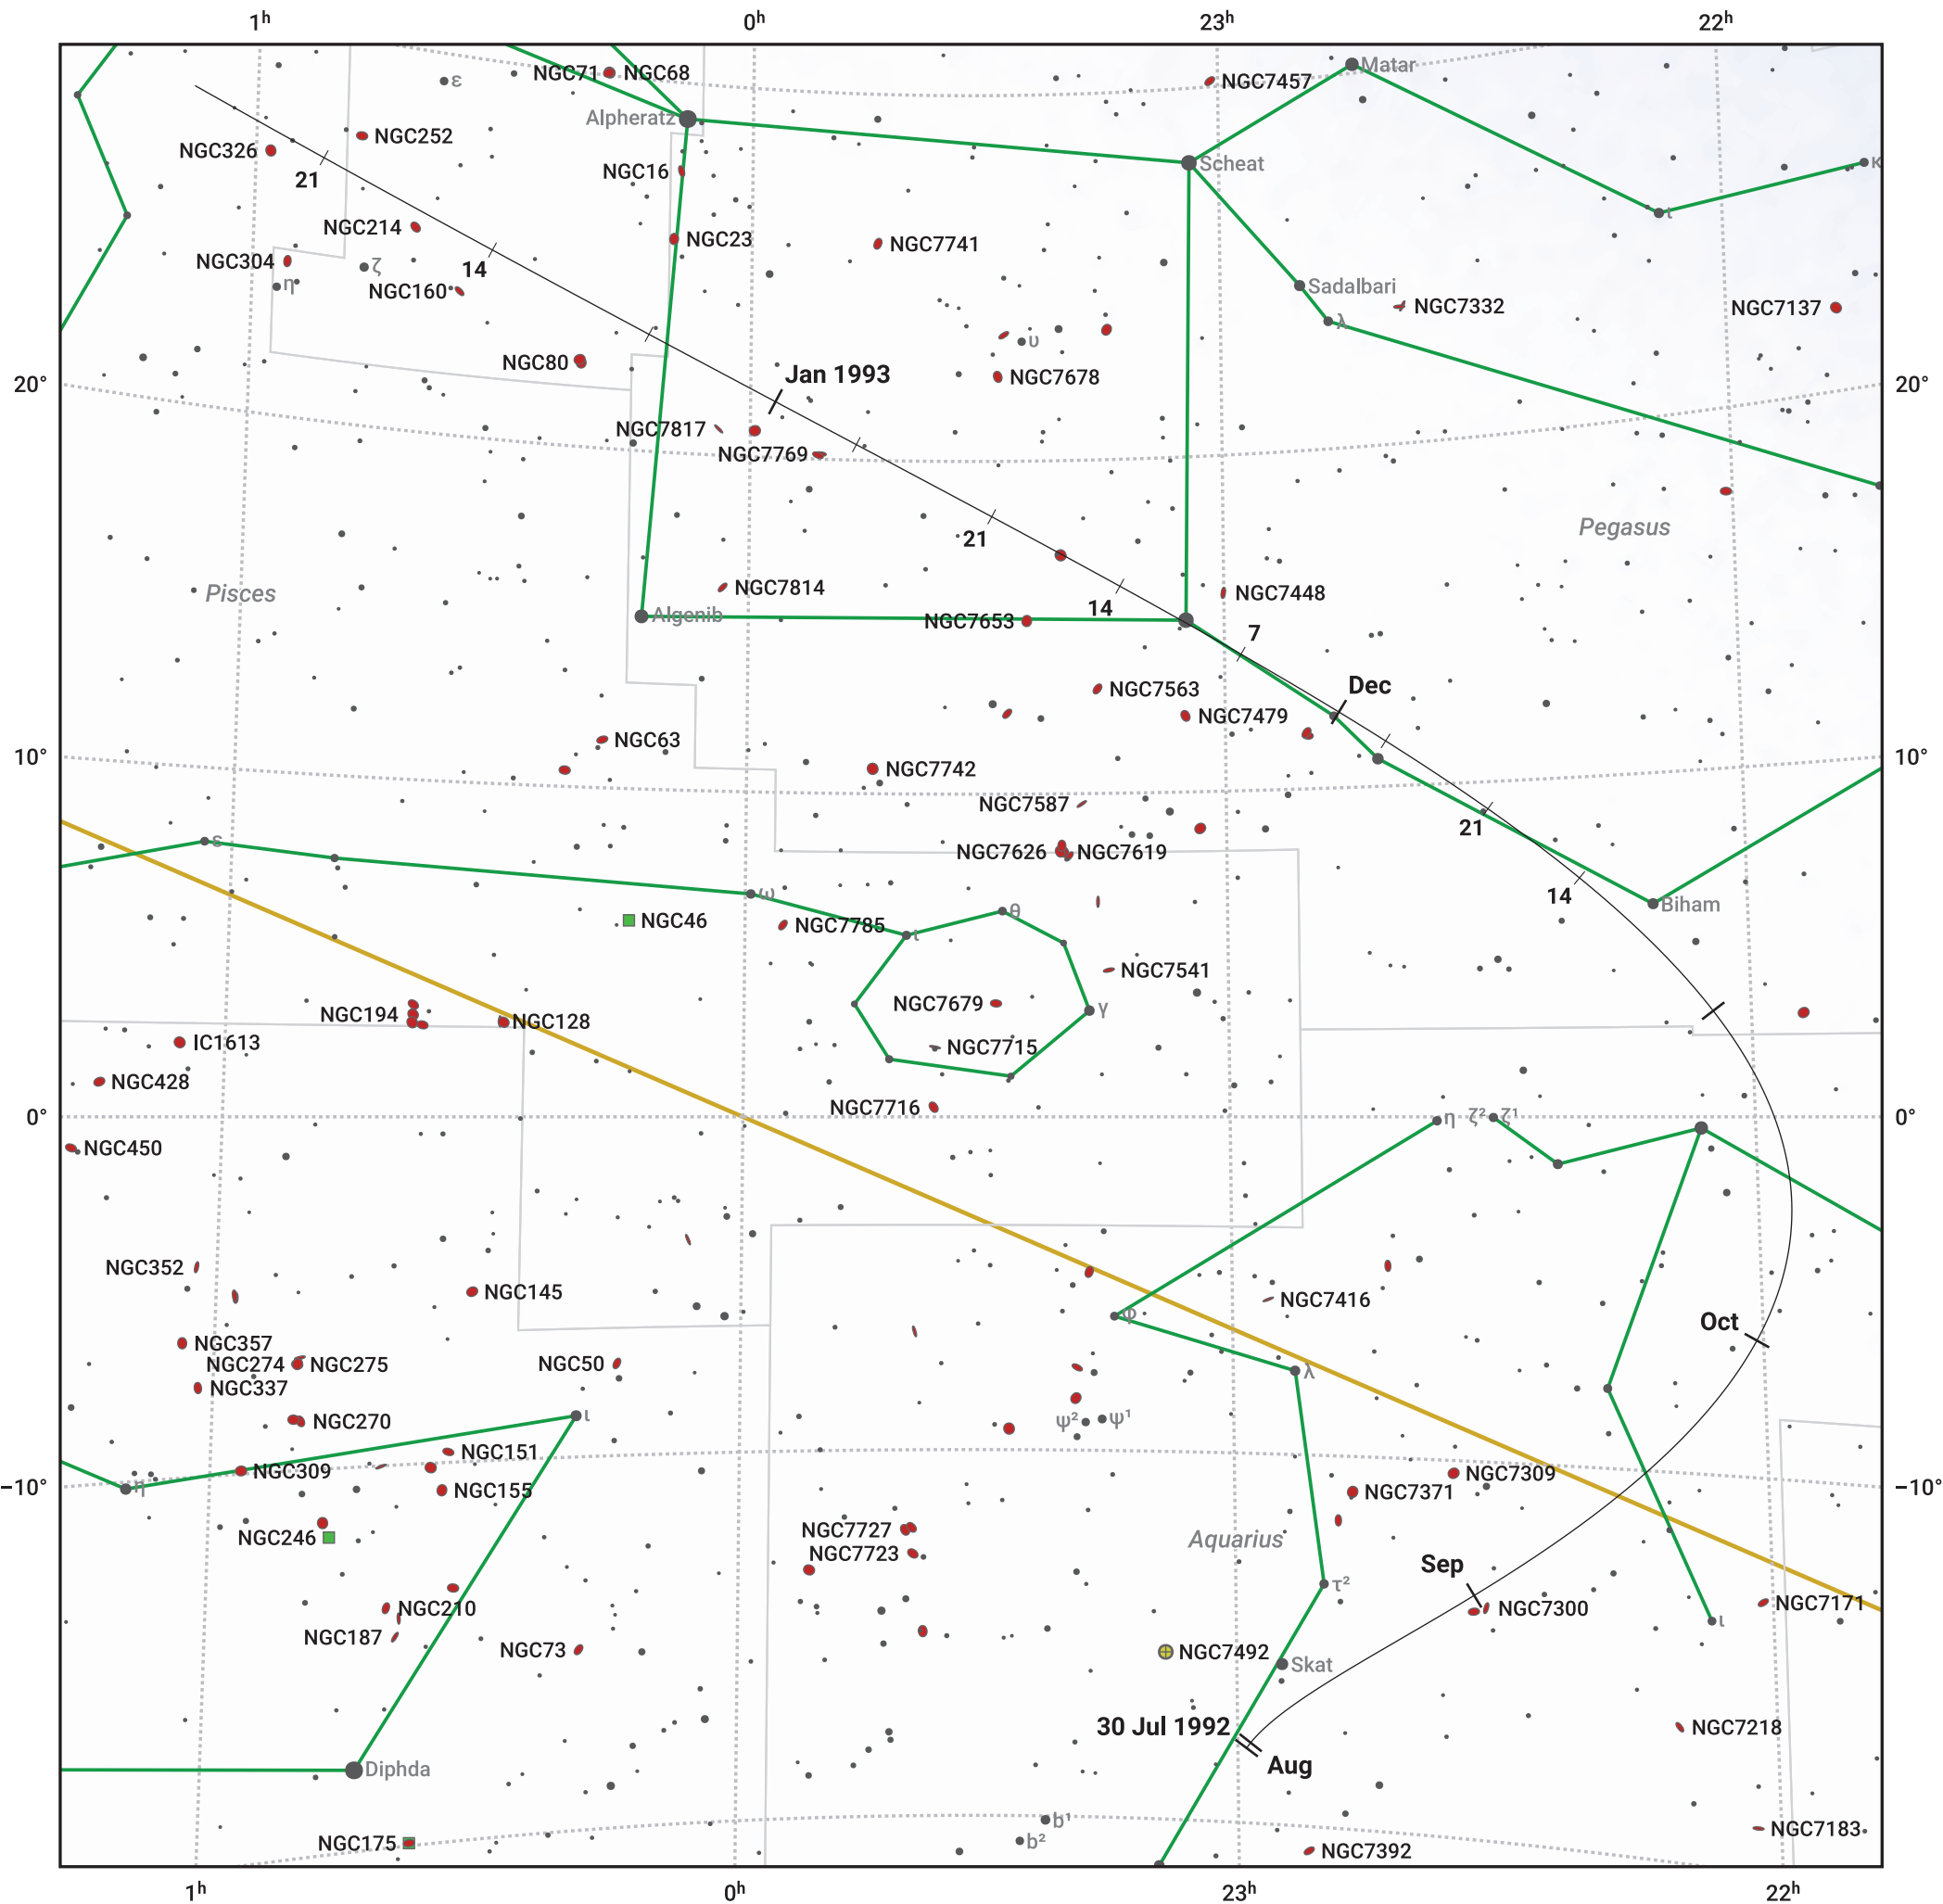

The path of 154P/Brewington starting on 30 Jul 1992

© Dominic Ford 2011–2024. Date markers placed at midnight UTC. Downloaded from <https://in-the-sky.org>

Magnitude scale: • 7.0 • 6.0 • 5.0 • 4.0 • 3.0 • 2.0

— Ecliptic Plane

● Galaxy
 ■ Bright nebula
 ● Open cluster
 ⊕ Globular cluster

Date	Mag
1992 Aug 24	10.7
1992 Sep 1	10.4
1992 Oct 3	9.6
1992 Nov 1	9.5
1993 Jan 1	10.2
1993 Jan 19	10.7