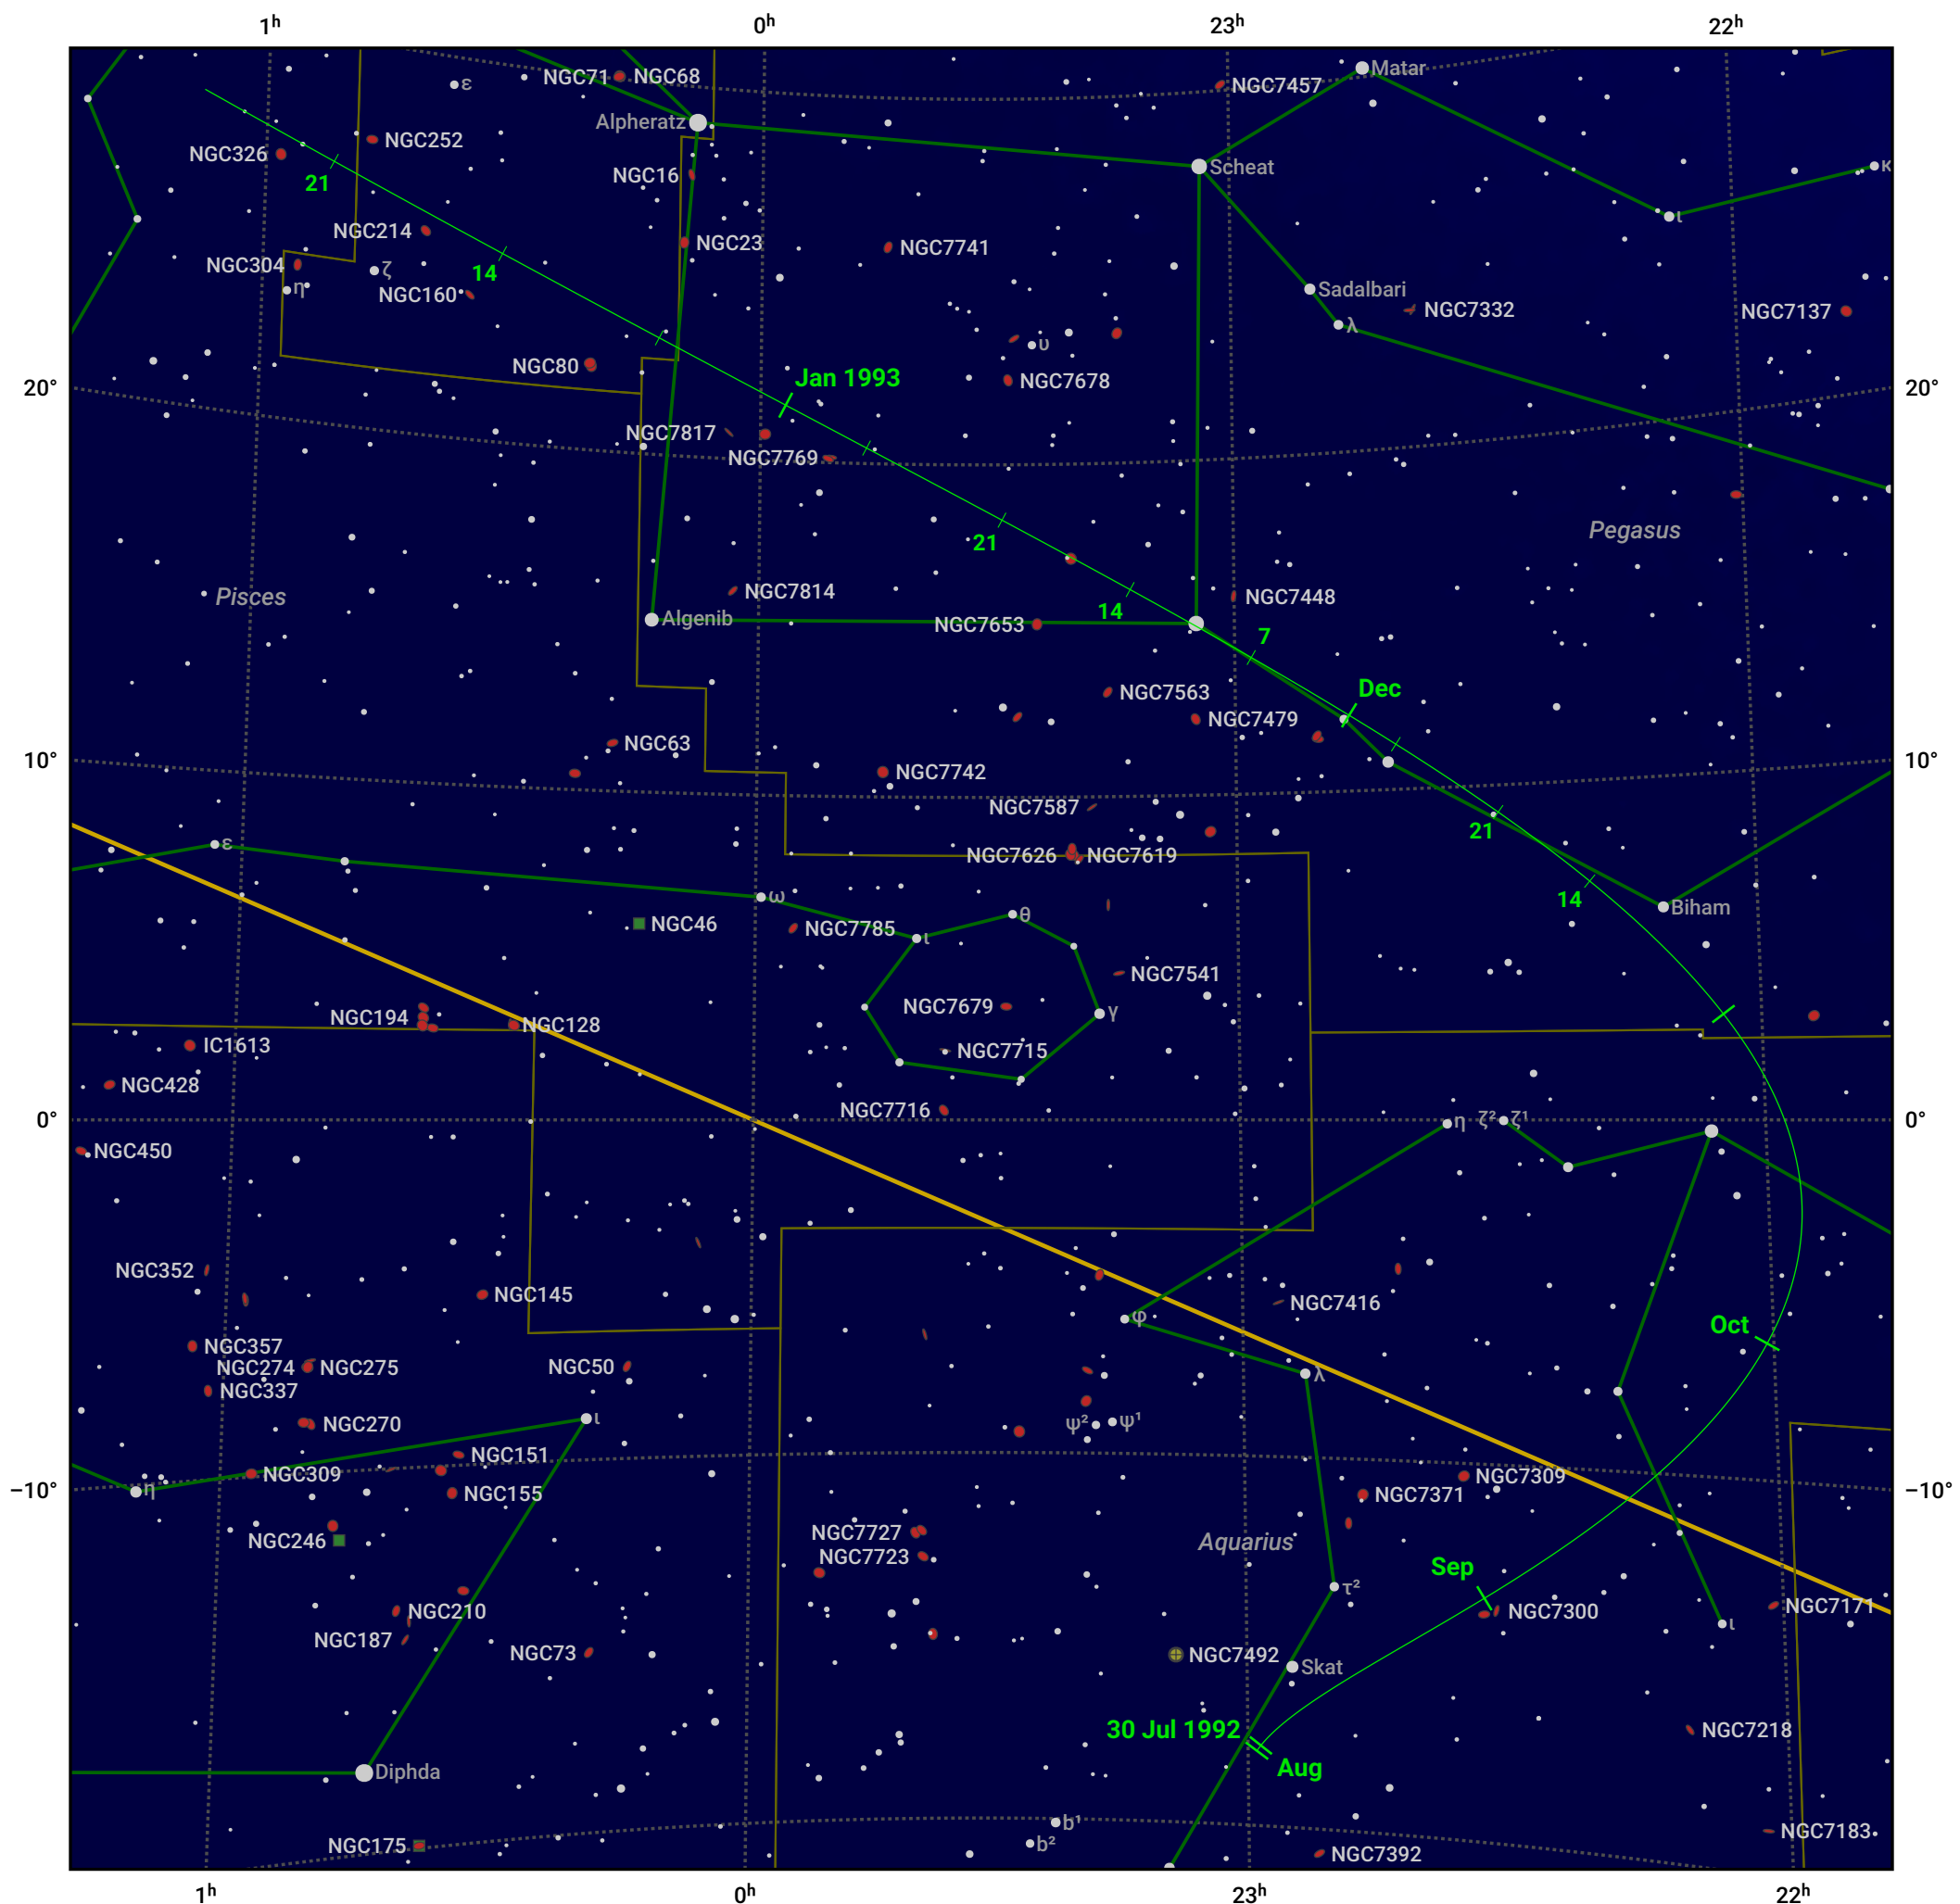

# The path of 154P/Brewington starting on 30 Jul 1992

© Dominic Ford 2011–2024. Date markers placed at midnight UTC. Downloaded from <https://in-the-sky.org>

Magnitude scale: · 7.0 · 6.0 · 5.0 · 4.0 ● 3.0 ● 2.0

— Ecliptic Plane

● Galaxy ■ Bright nebula ● Open cluster ● Globular cluster

Date	Mag
1992 Aug 24	10.7
1992 Sep 1	10.4
1992 Oct 3	9.6
1992 Nov 1	9.5
1993 Jan 1	10.2
1993 Jan 19	10.7