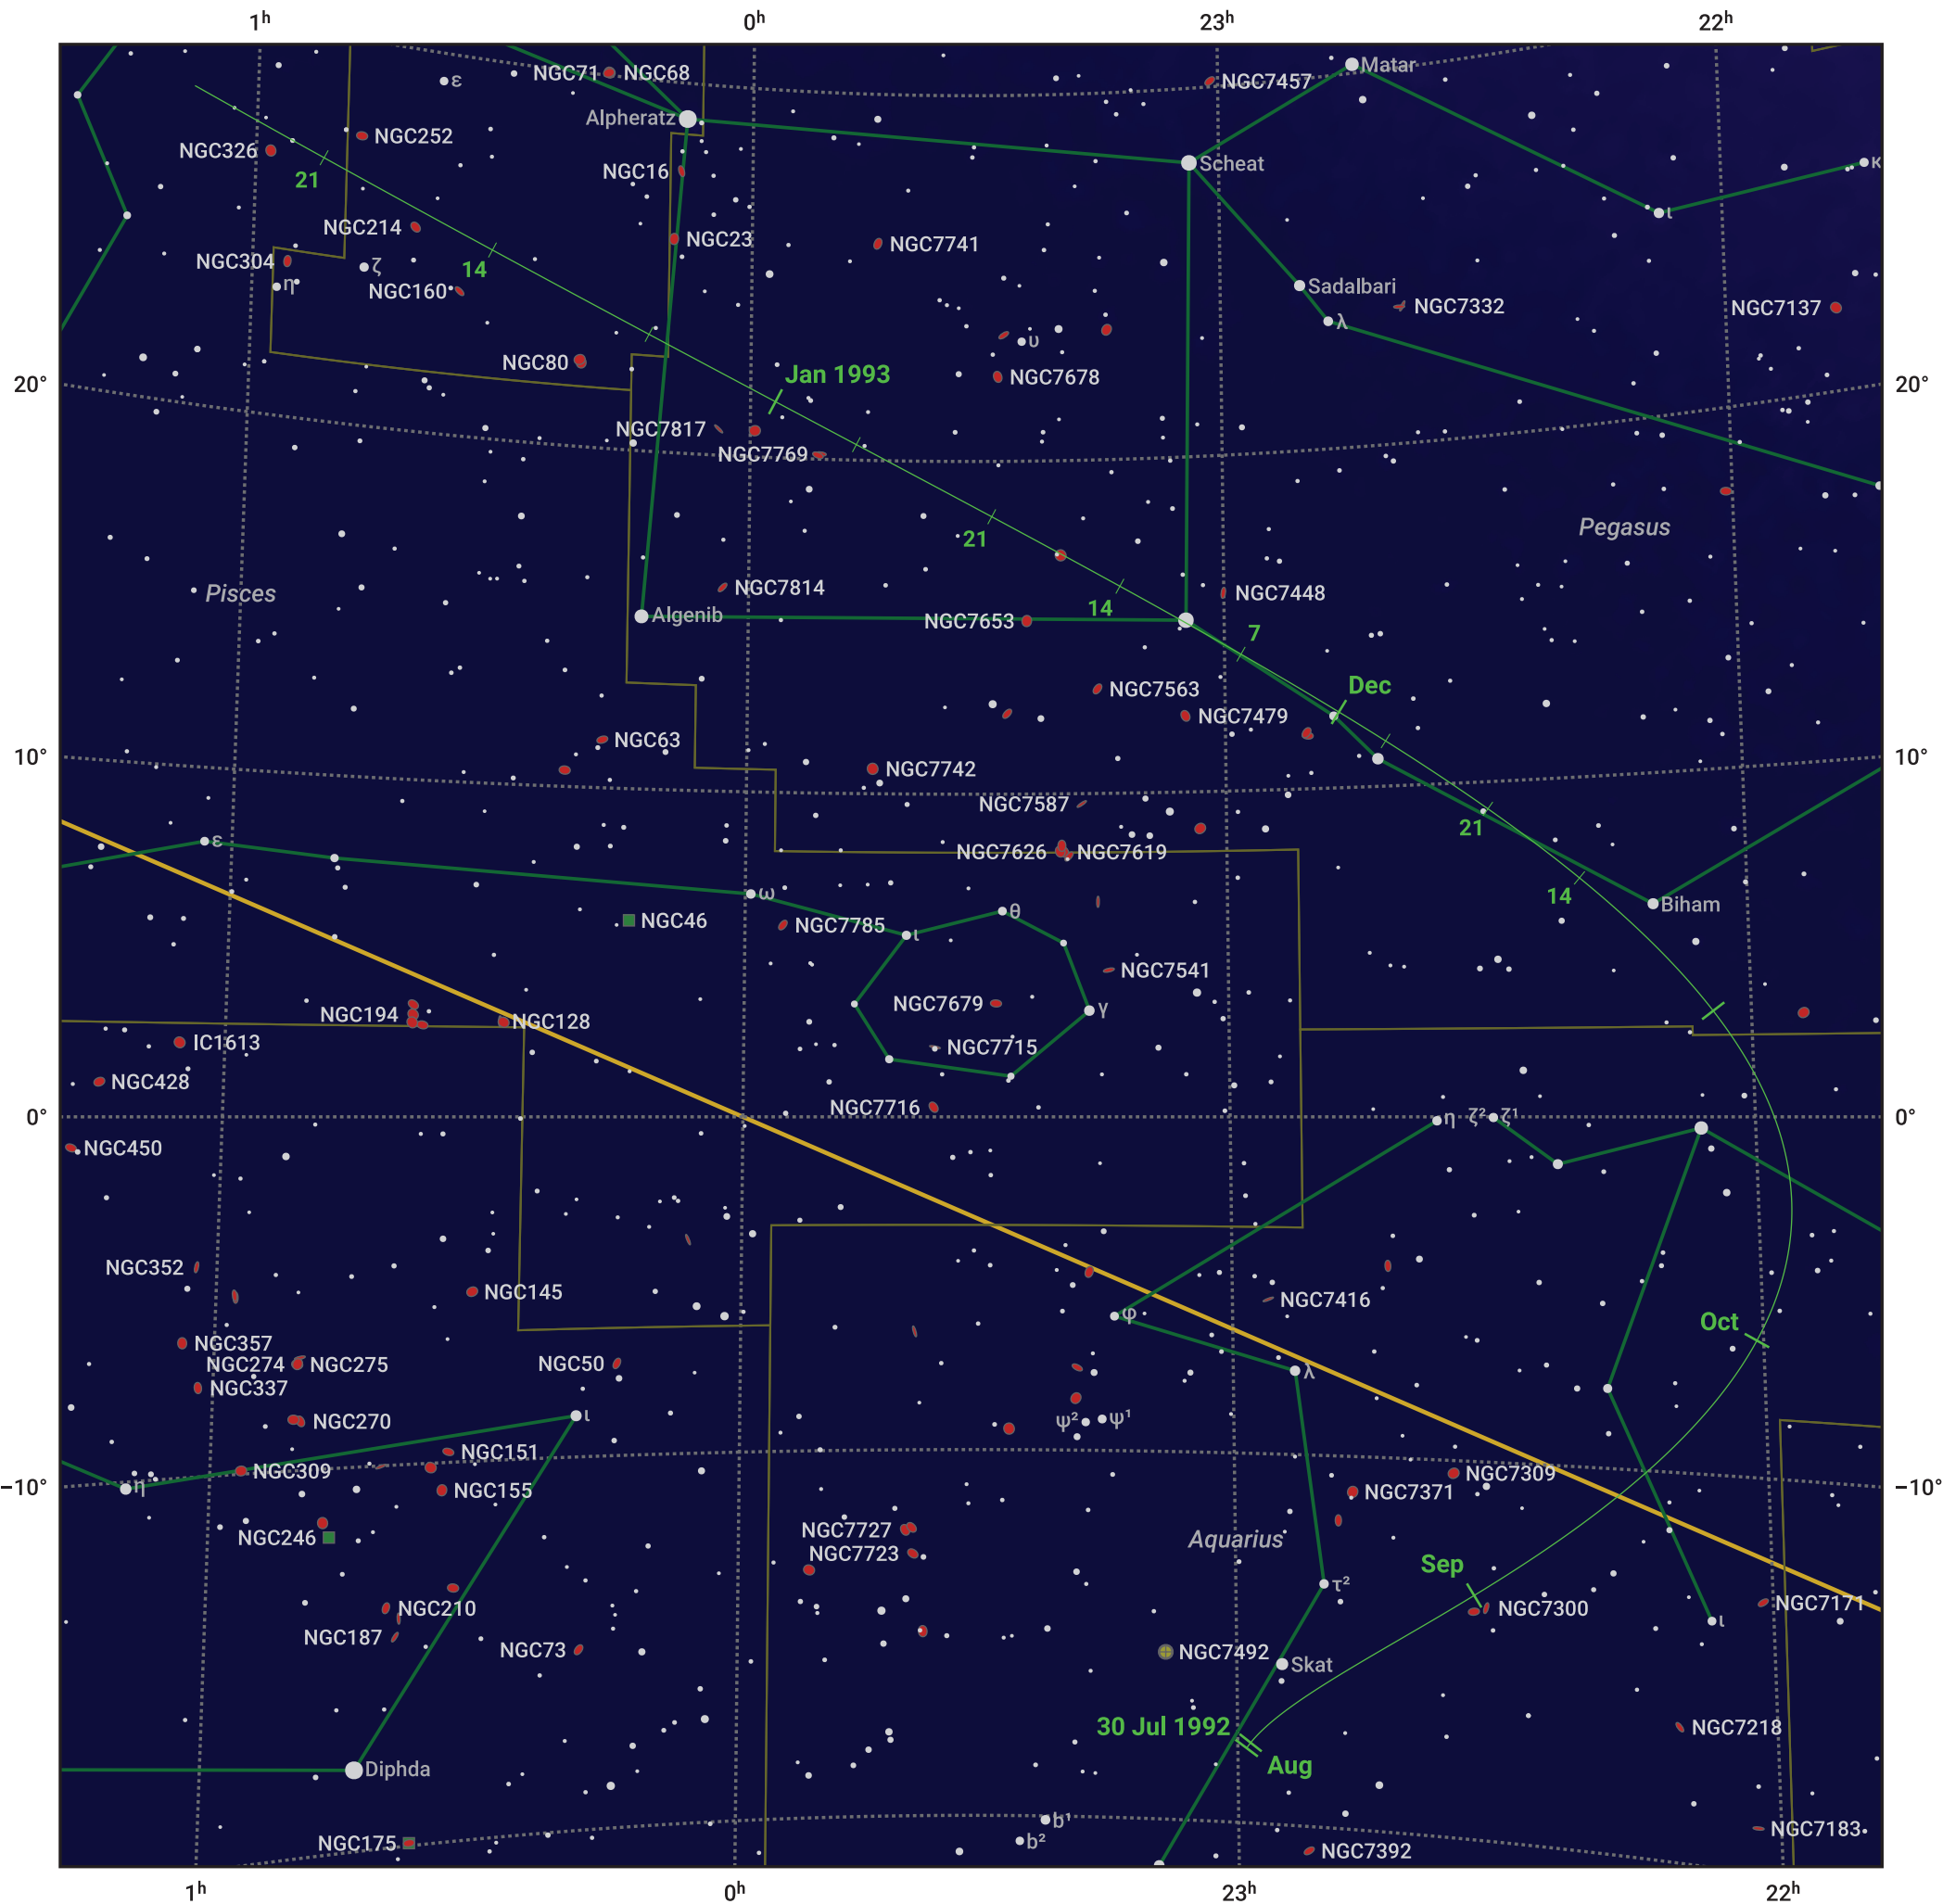

# The path of 154P/Brewington starting on 30 Jul 1992

© Dominic Ford 2011–2024. Date markers placed at midnight UTC. Downloaded from <https://in-the-sky.org>

Magnitude scale: • 7.0 • 6.0 • 5.0 • 4.0 • 3.0 • 2.0

— Ecliptic Plane

- ◌ Galaxy
- Bright nebula
- Open cluster
- ⊕ Globular cluster

Date	Mag
1992 Aug 24	10.7
1992 Sep 1	10.4
1992 Oct 3	9.6
1992 Nov 1	9.5
1993 Jan 1	10.2
1993 Jan 19	10.7