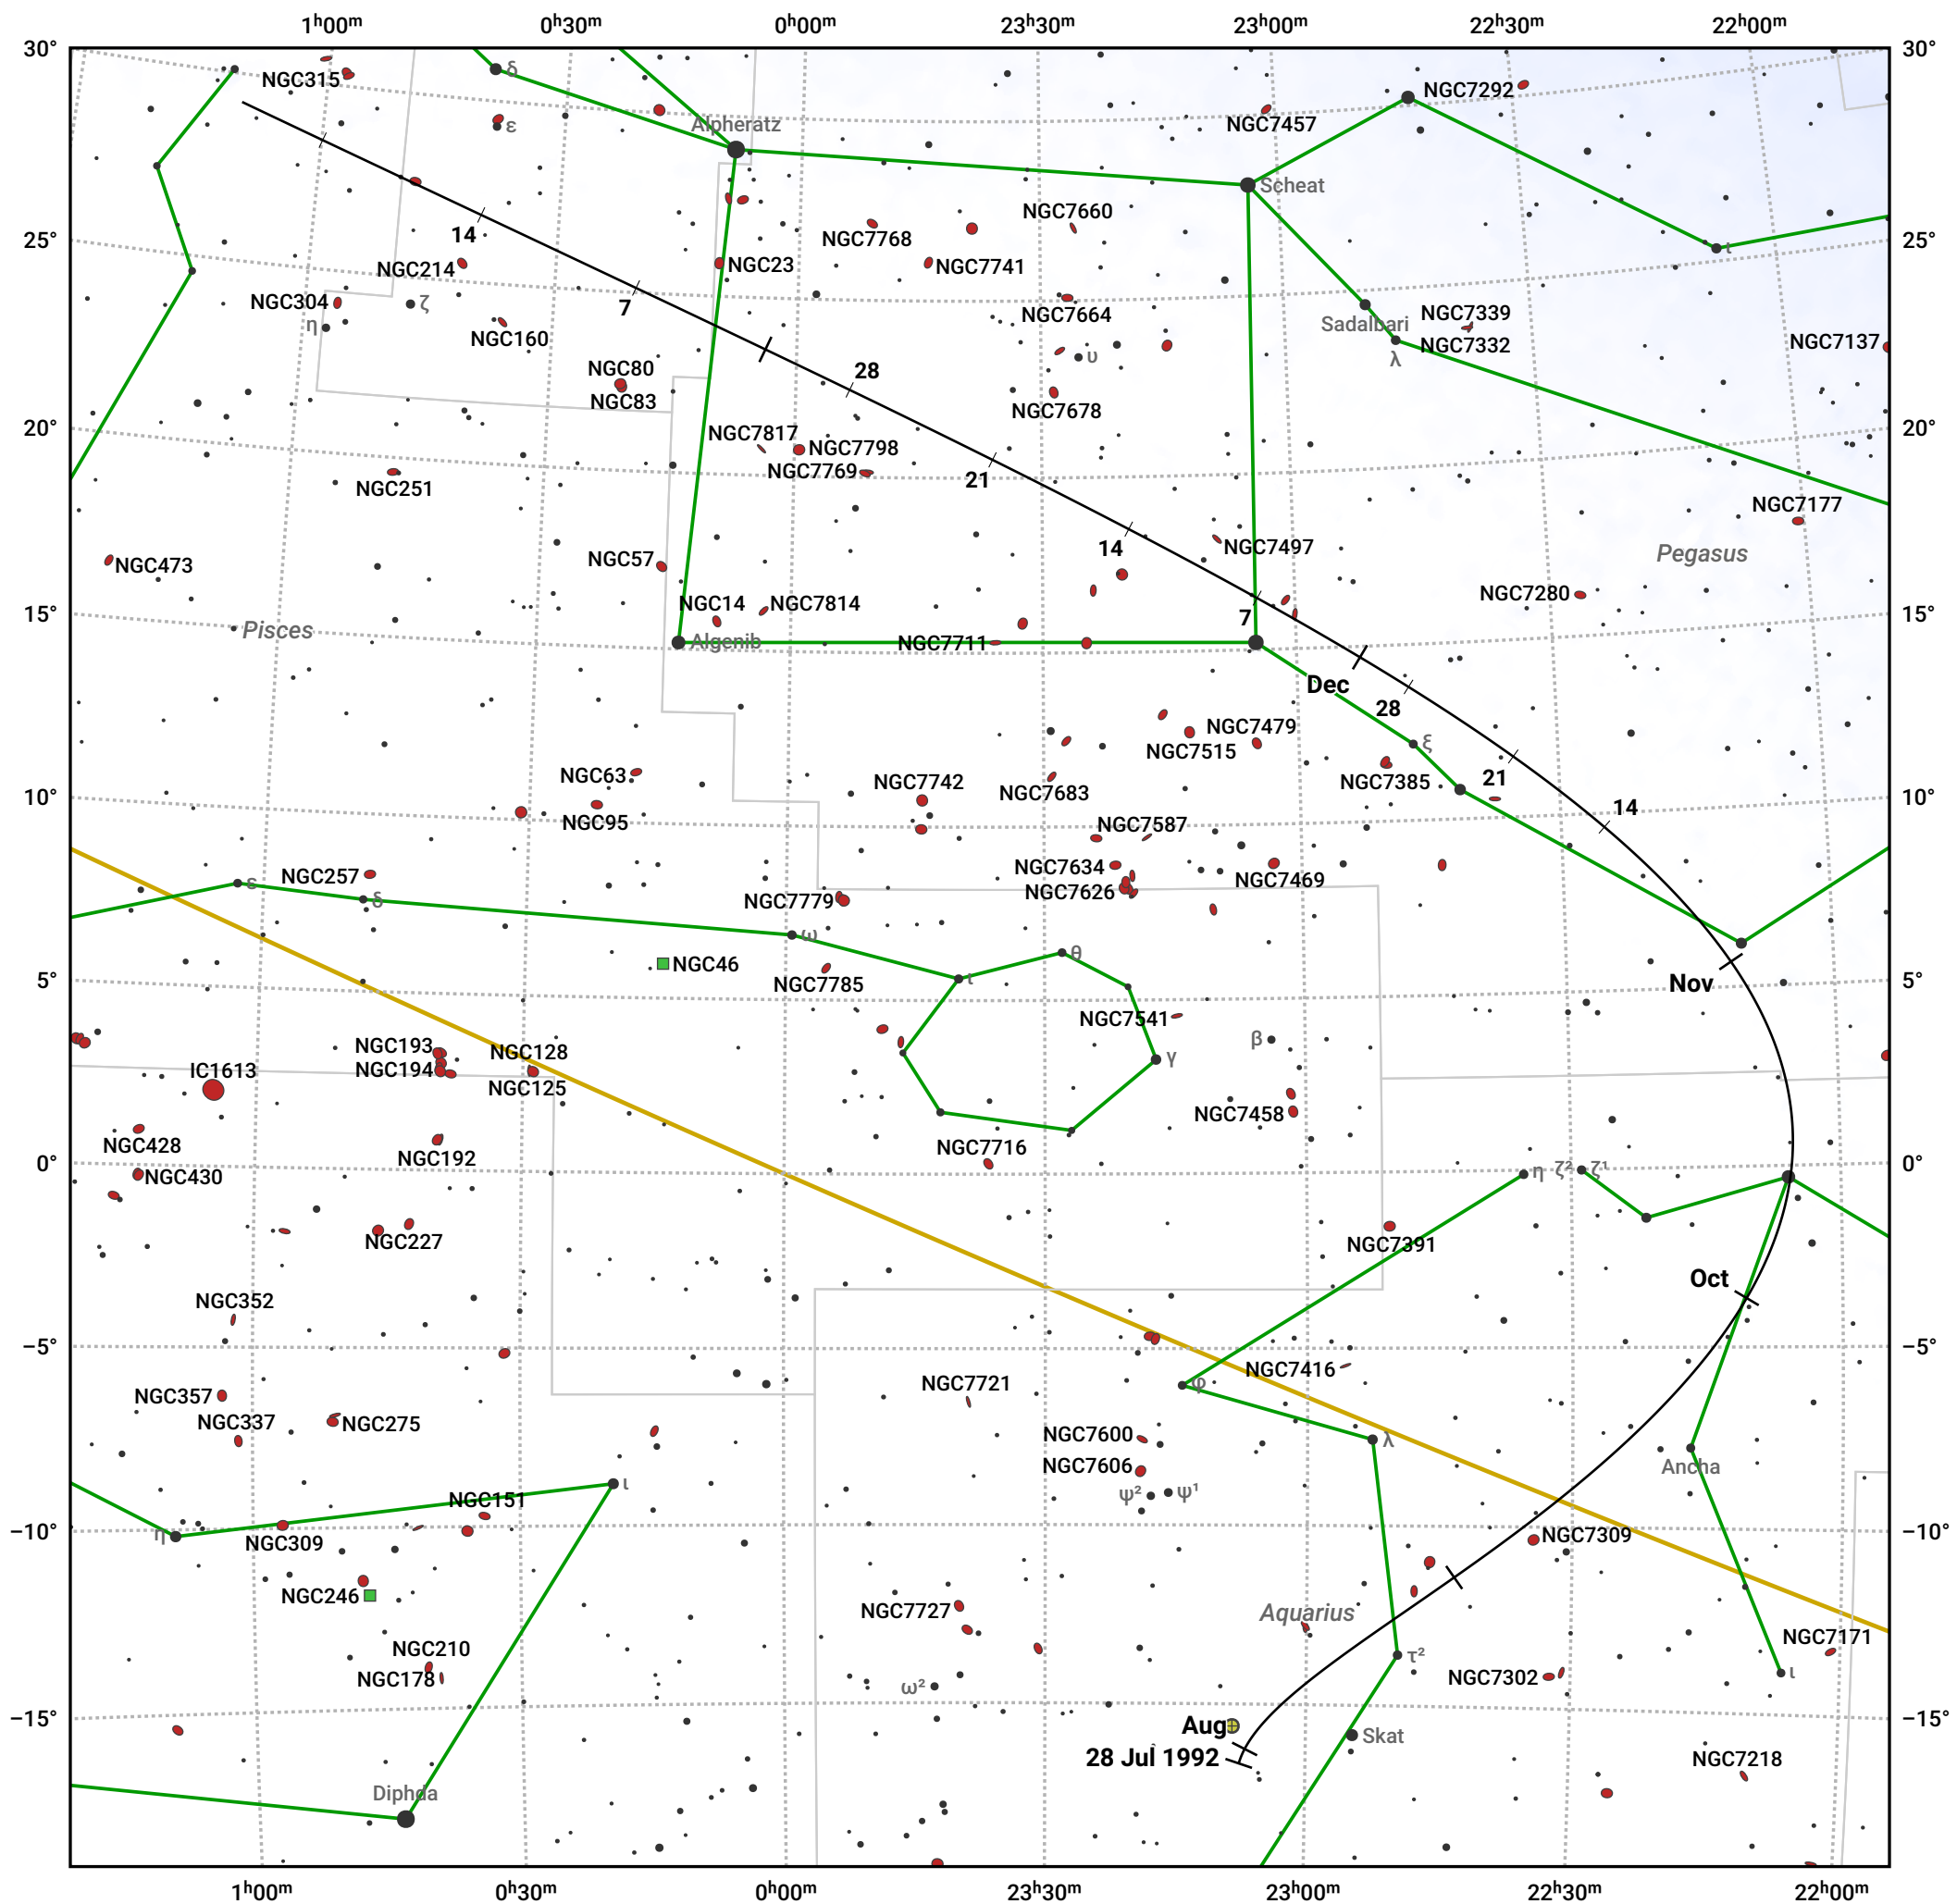

The path of 154P/Brewington starting on 28 Jul 1992

© Dominic Ford 2011–2024. Date markers placed at midnight UTC. Downloaded from <https://in-the-sky.org>

Magnitude scale: ● 7.0 ● 6.0 ● 5.0 ● 4.0 ● 3.0 ● 2.0

— Ecliptic Plane

● Galaxy ■ Bright nebula ● Open cluster ● Globular cluster

| Date | Mag |
|-------------|------|
| 1992 Aug 22 | 10.6 |
| 1992 Sep 1 | 10.2 |
| 1992 Sep 25 | 9.6 |
| 1992 Nov 1 | 9.3 |
| 1993 Jan 1 | 10.2 |
| 1993 Jan 18 | 10.6 |