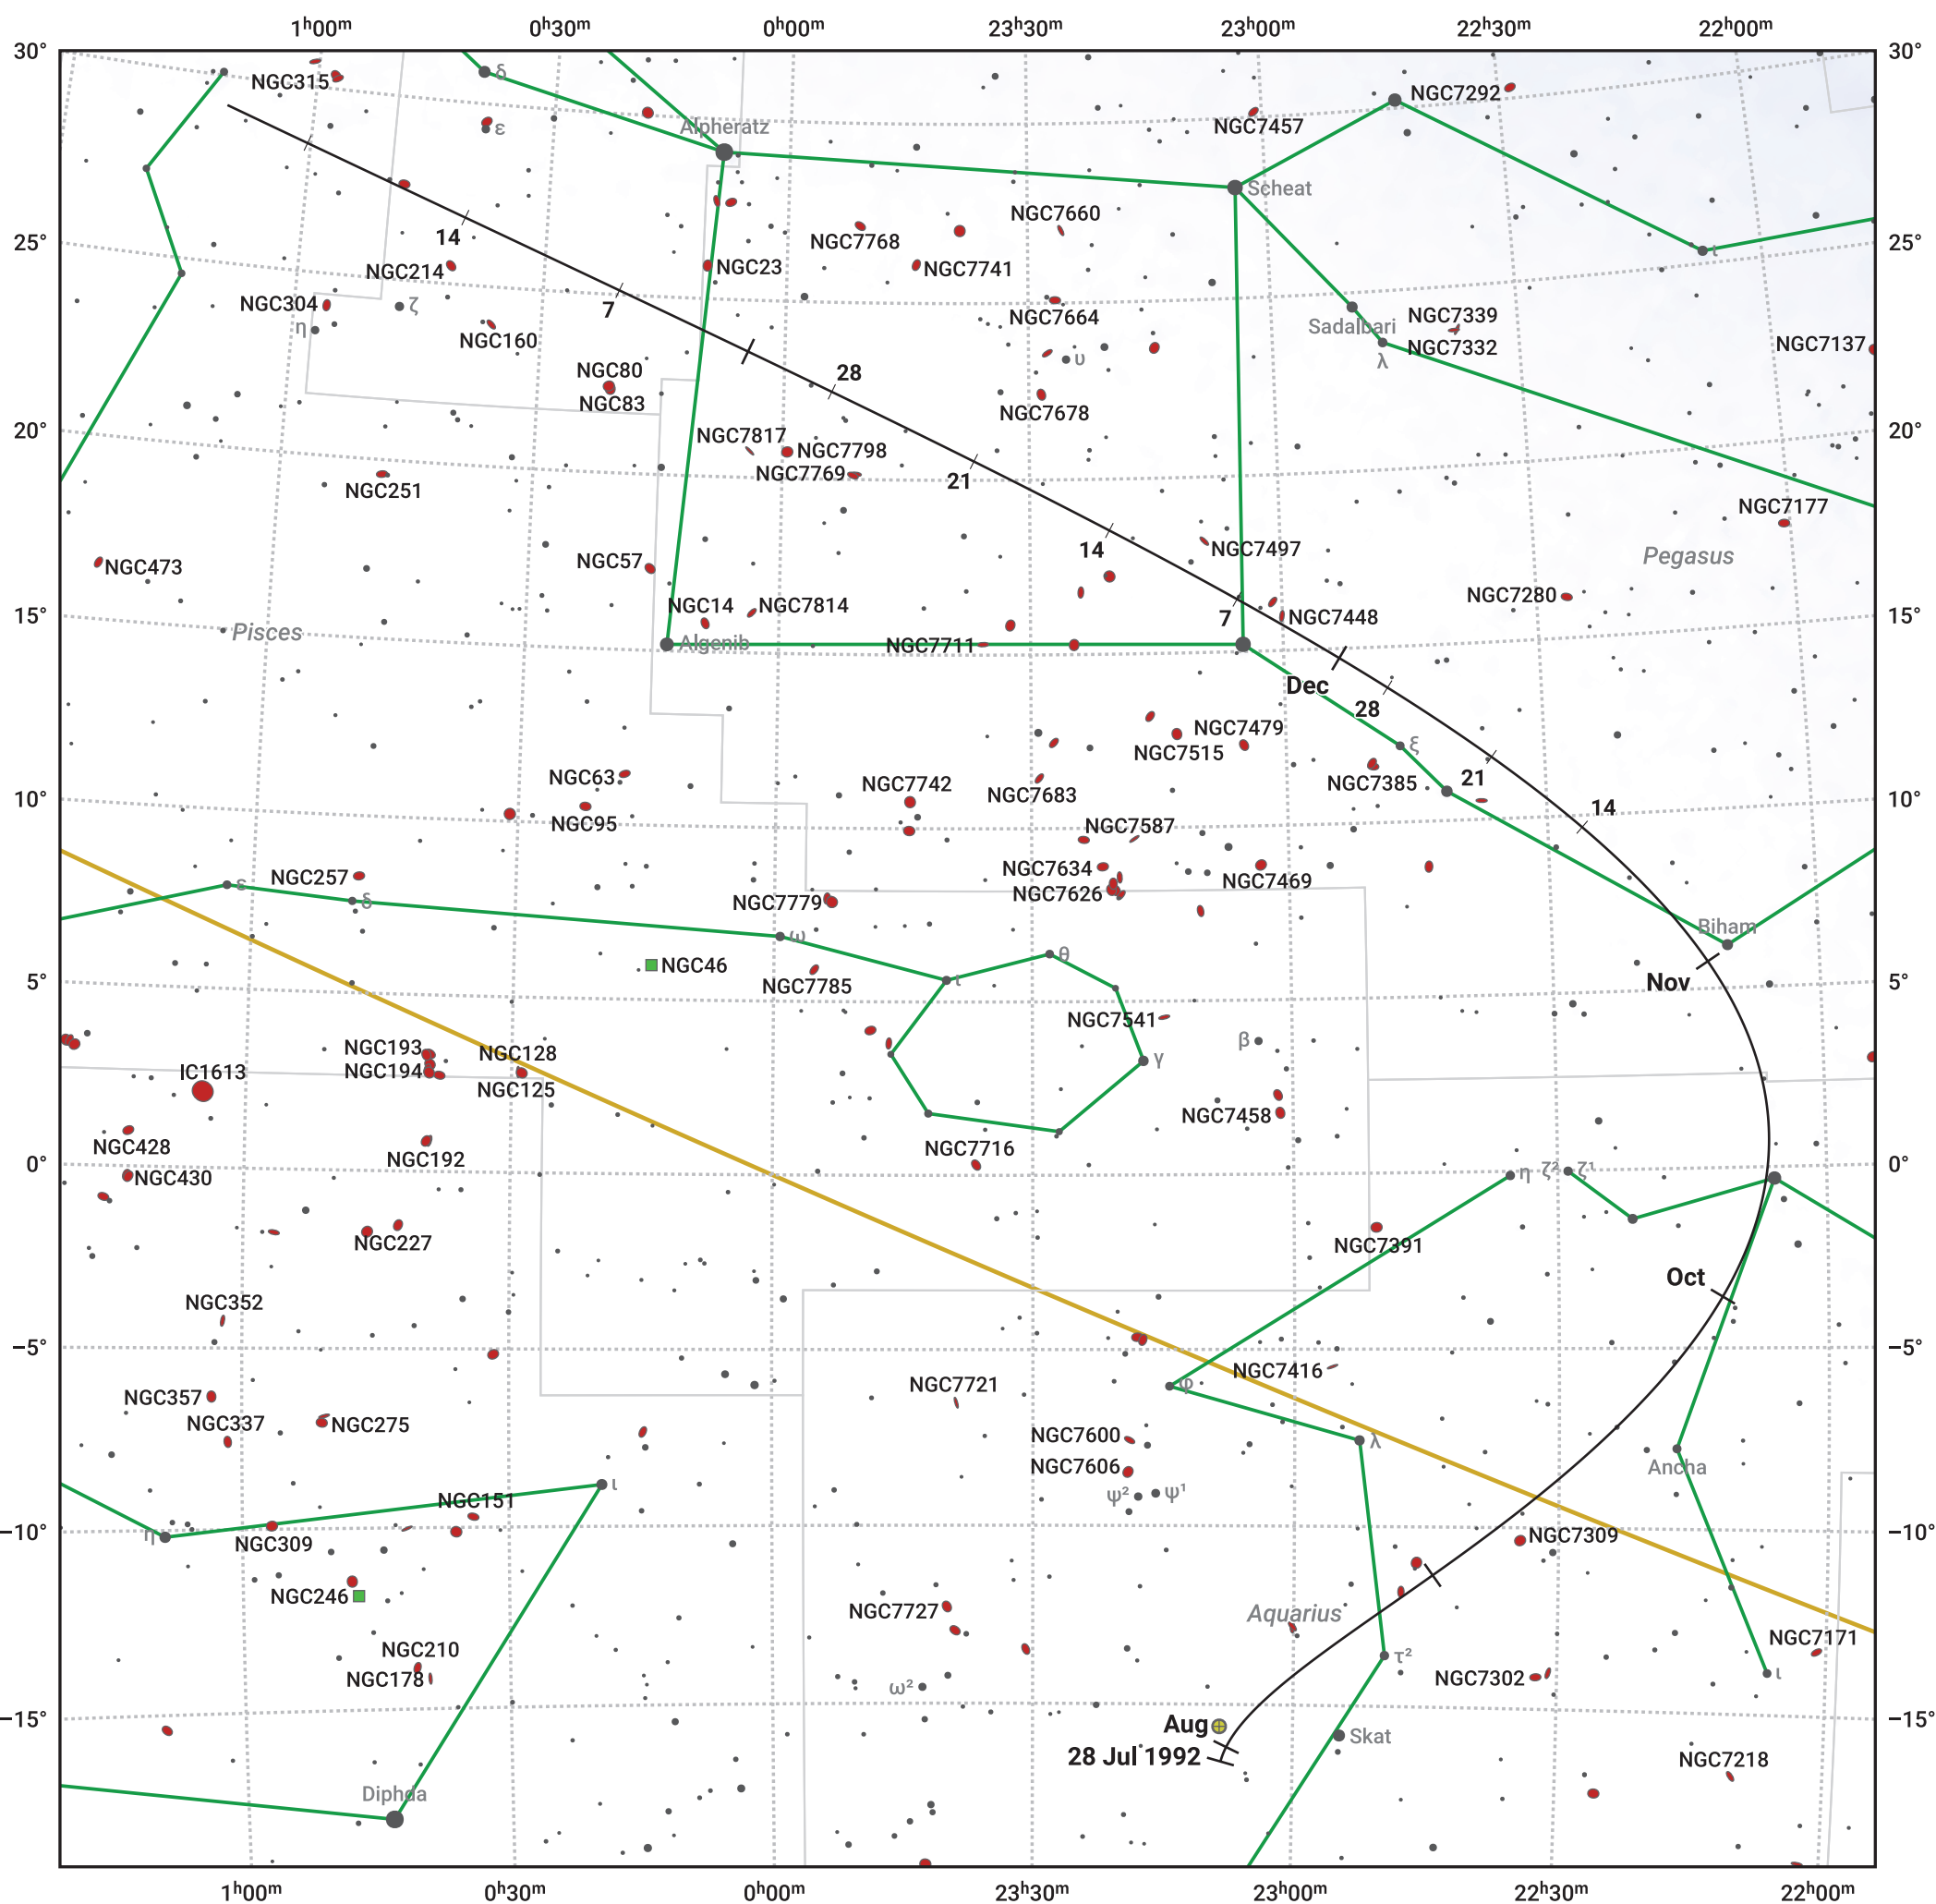

# The path of 154P/Brewington starting on 28 Jul 1992

© Dominic Ford 2011–2024. Date markers placed at midnight UTC. Downloaded from <https://in-the-sky.org>

Magnitude scale:  $\bullet$  7.0  $\bullet$  6.0  $\bullet$  5.0  $\bullet$  4.0  $\bullet$  3.0  $\bullet$  2.0

— Ecliptic Plane

Galaxy Bright nebula Open cluster Globular cluster

Date	Mag
1992 Aug 22	10.6
1992 Sep 1	10.2
1992 Sep 26	9.6
1992 Nov 1	9.3
1993 Jan 1	10.2
1993 Jan 17	10.6