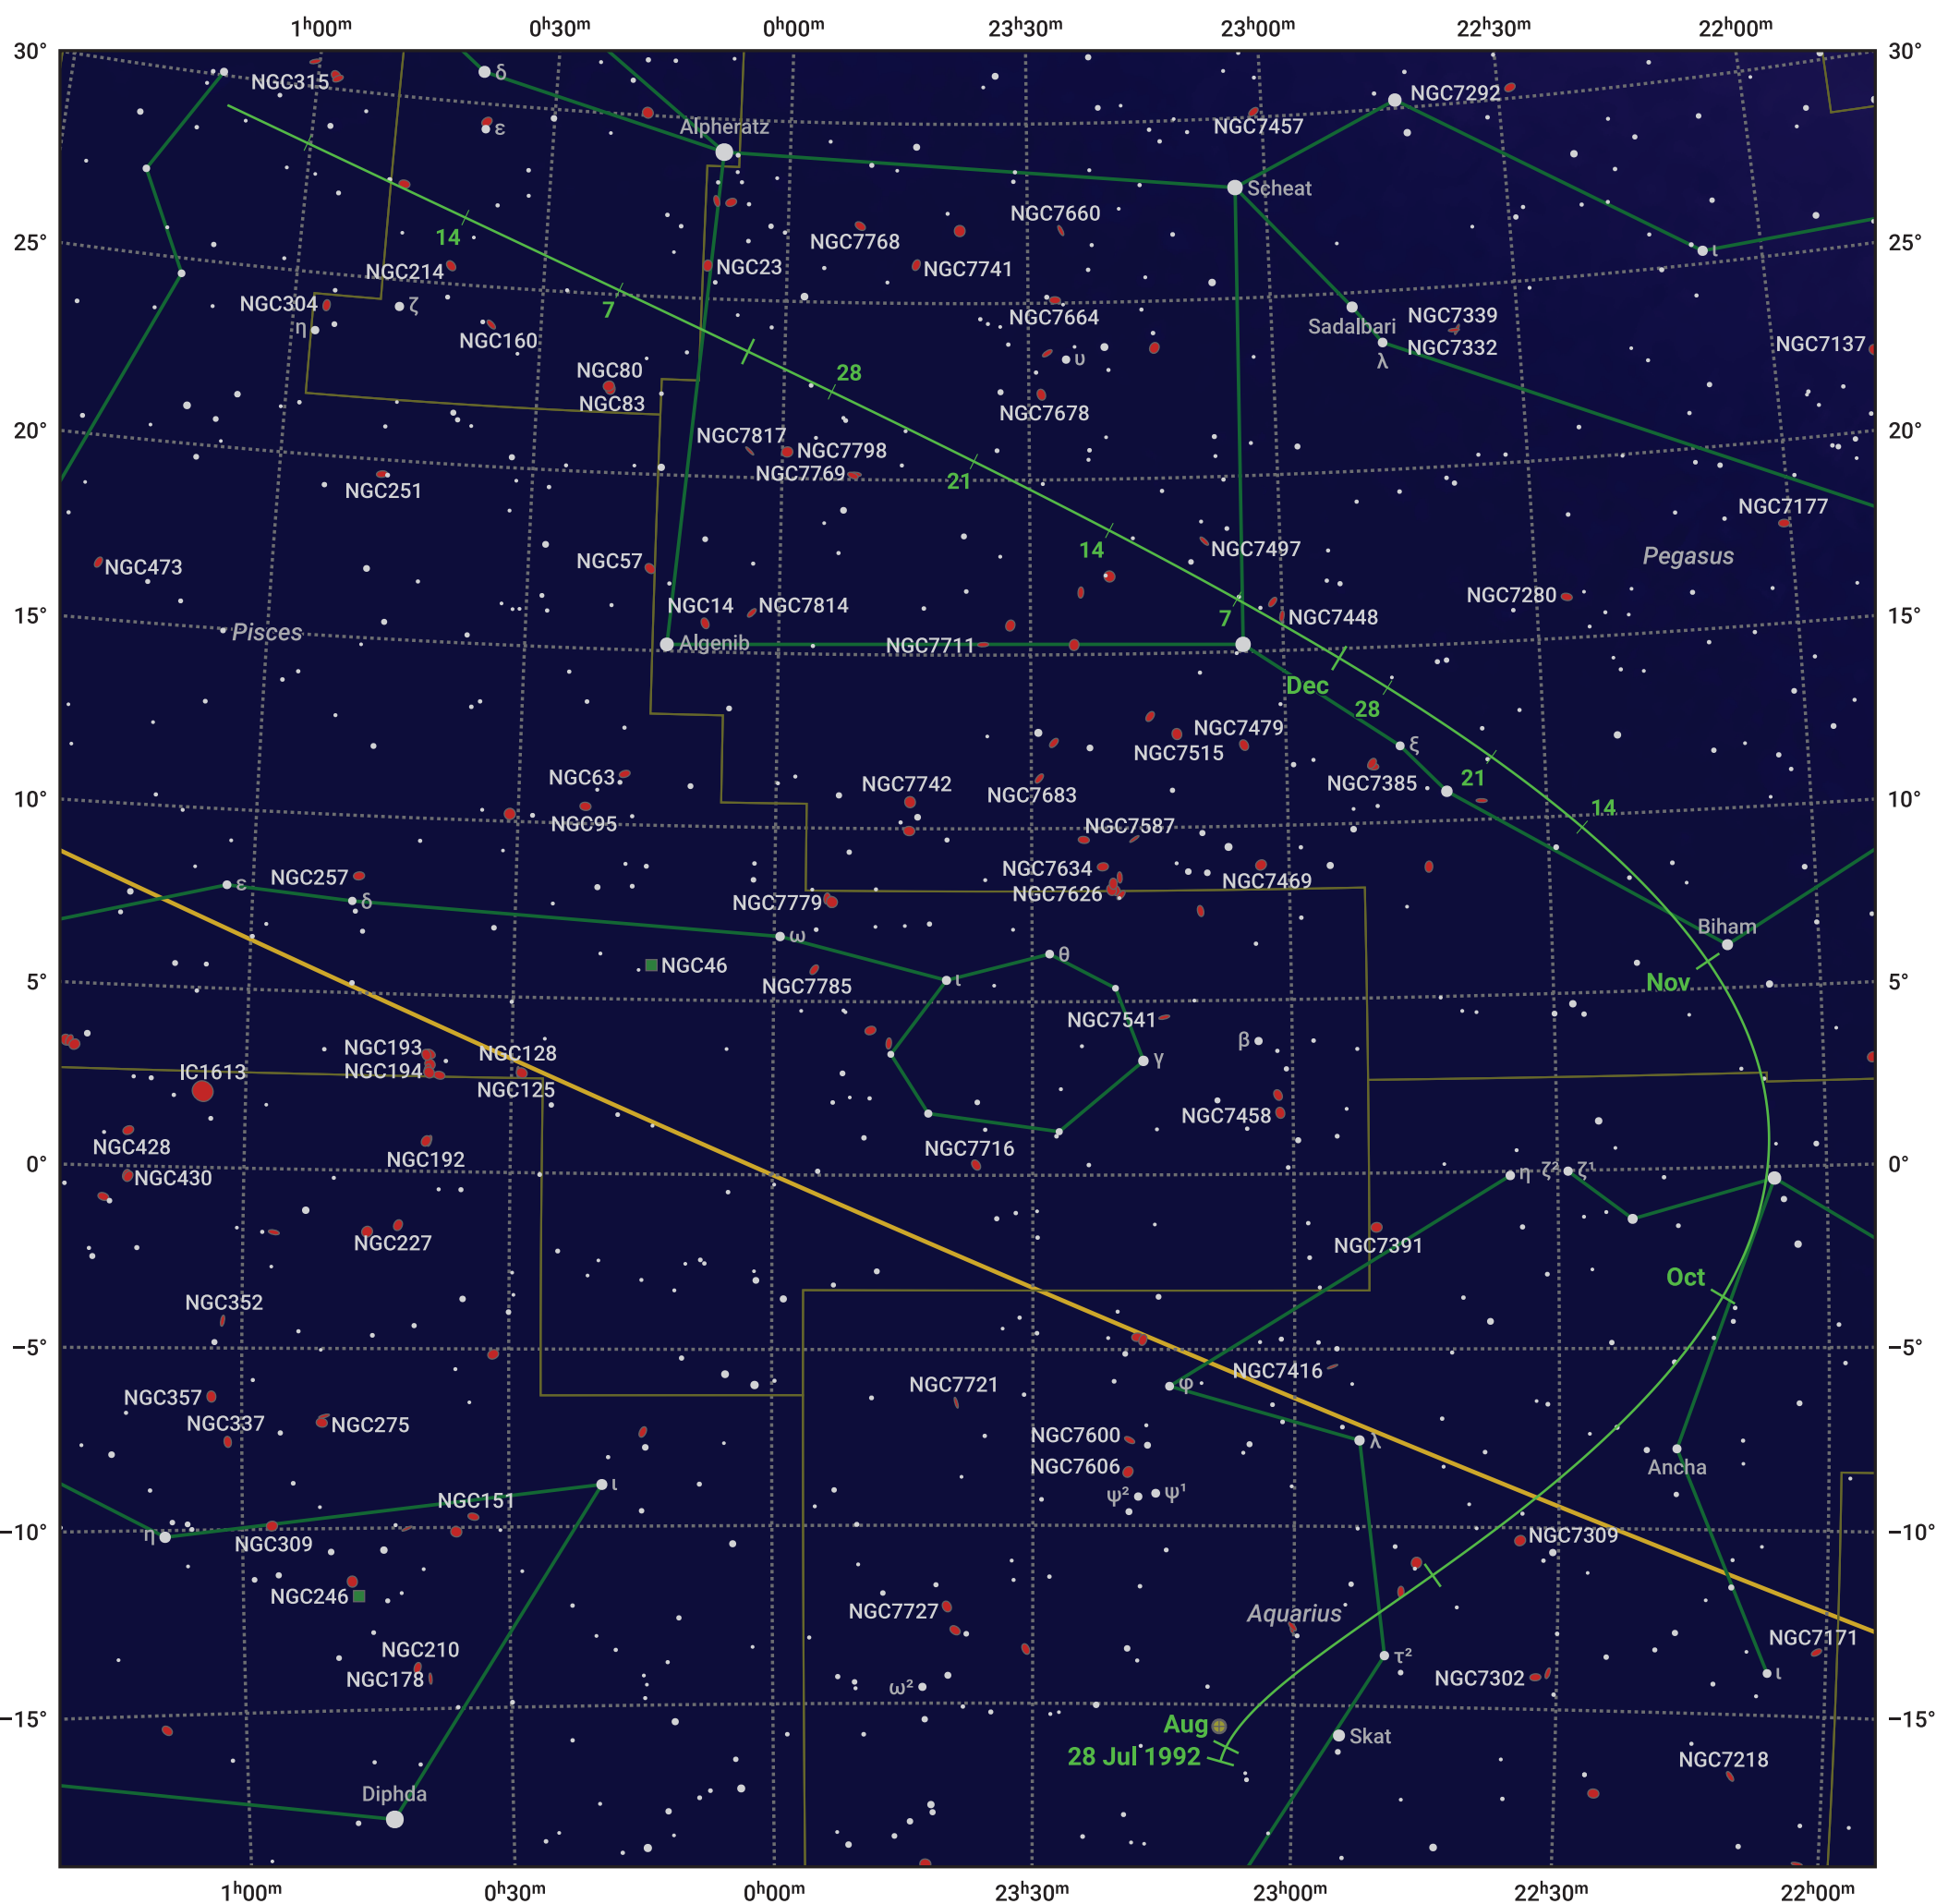

The path of 154P/Brewington starting on 28 Jul 1992

© Dominic Ford 2011–2024. Date markers placed at midnight UTC. Downloaded from <https://in-the-sky.org>

Magnitude scale: • 7.0 • 6.0 • 5.0 • 4.0 • 3.0 • 2.0

— Ecliptic Plane

Galaxy    Bright nebula    Open cluster    Globular cluster

Date	Mag
1992 Aug 22	10.6
1992 Sep 1	10.2
1992 Sep 26	9.6
1992 Nov 1	9.3
1993 Jan 1	10.2
1993 Jan 17	10.6