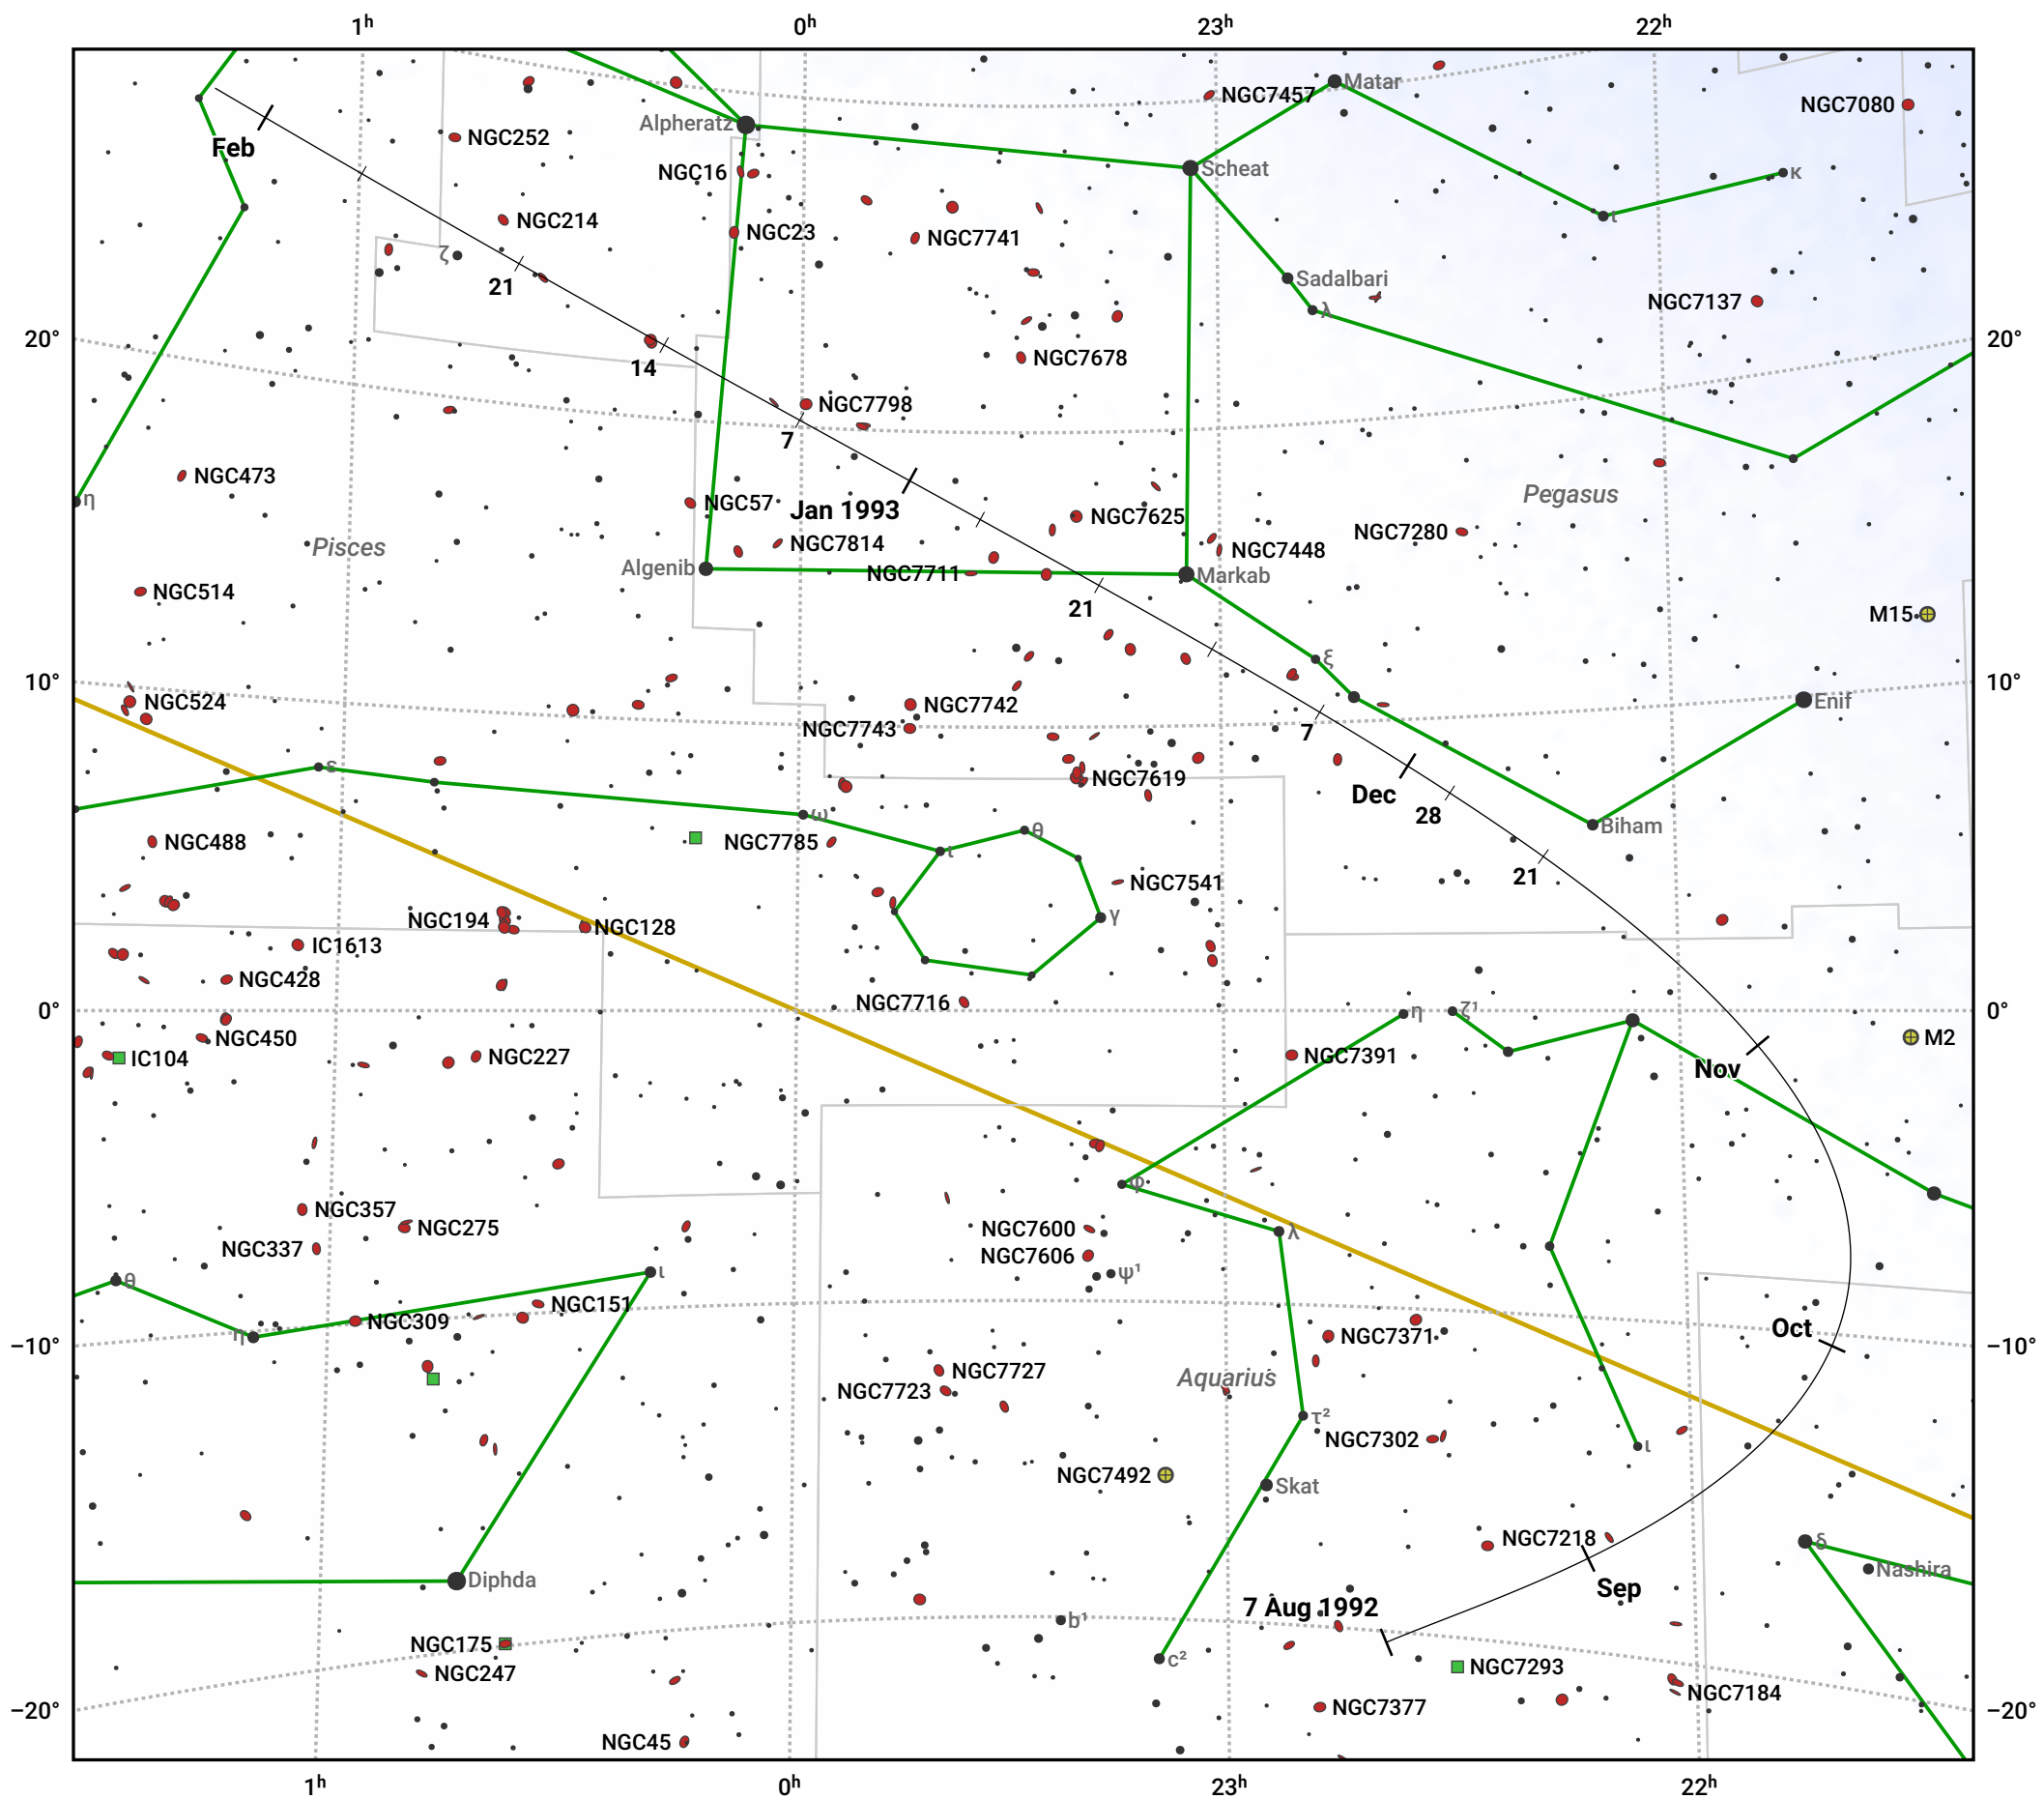

# The path of 154P/Brewington starting on 7 Aug 1992

© Dominic Ford 2011–2024. Date markers placed at midnight UTC. Downloaded from <https://in-the-sky.org>

Magnitude scale: · 7.0 · 6.0 · 5.0 · 4.0 ● 3.0 ● 2.0

— Ecliptic Plane

● Galaxy ■ Bright nebula ● Open cluster ● Globular cluster

Date	Mag
1992 Sep 1	10.6
1992 Sep 5	10.5
1992 Nov 1	9.7
1993 Jan 1	10.2