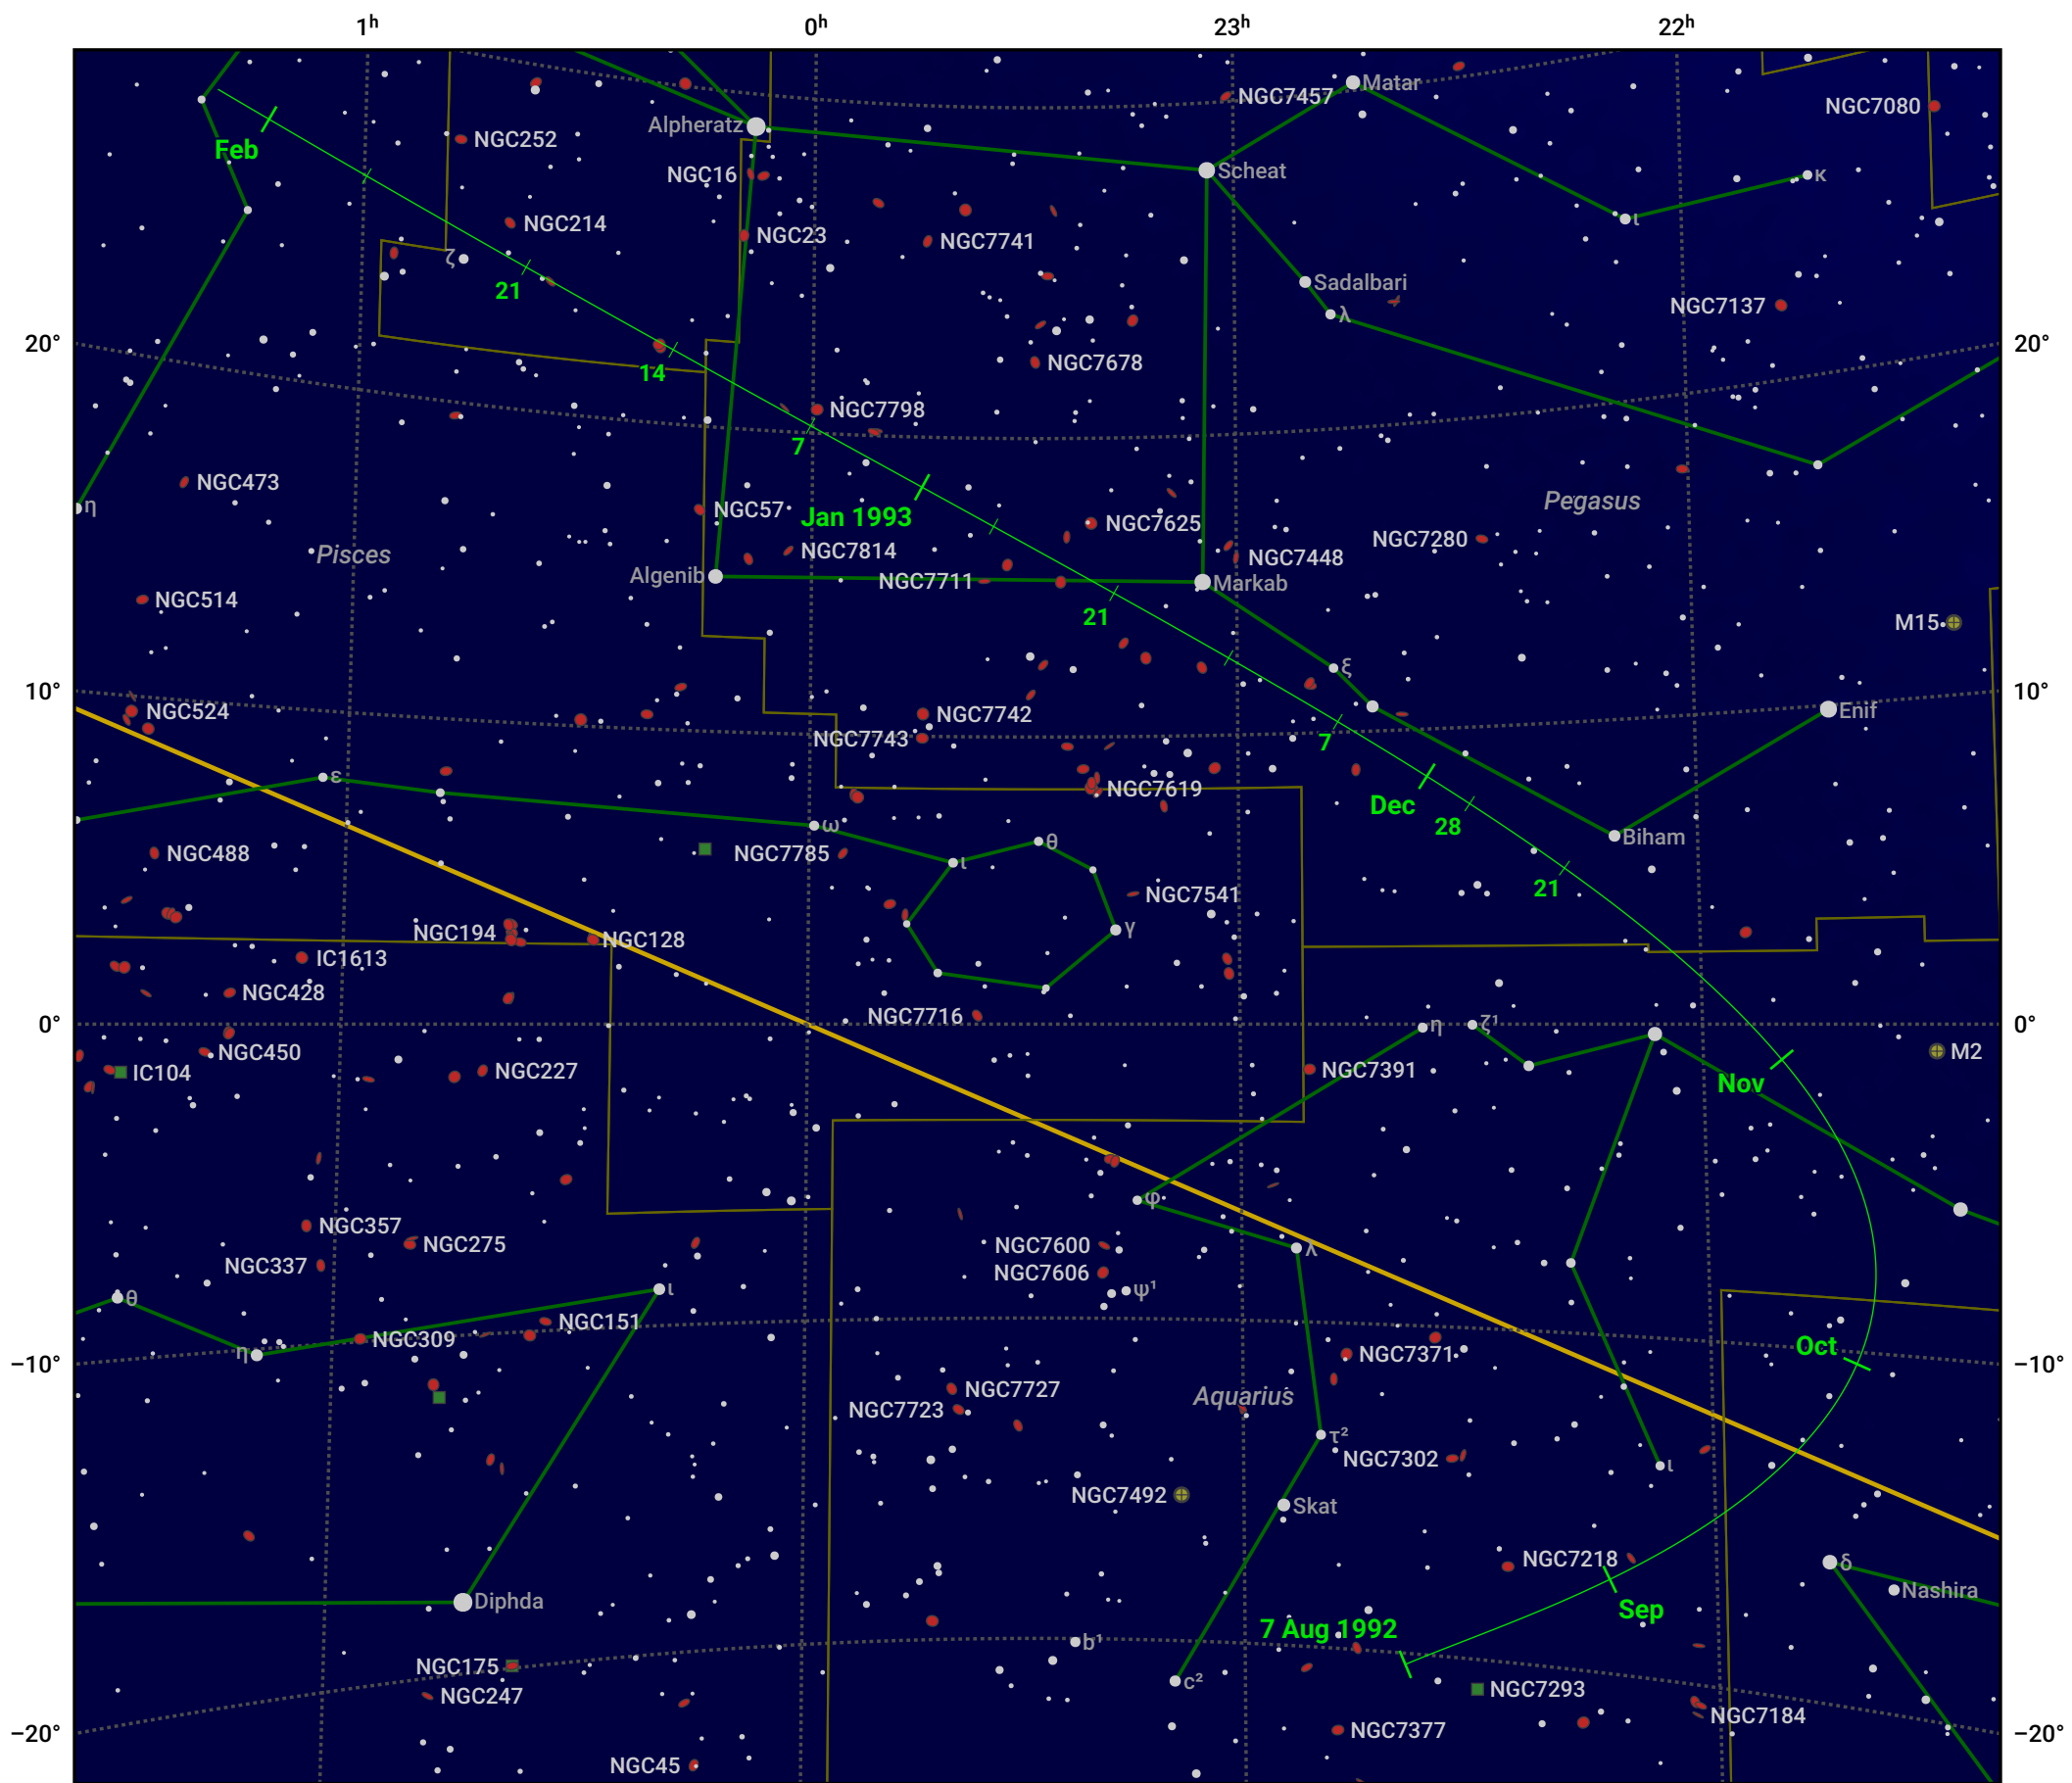

The path of 154P/Brewington starting on 7 Aug 1992

© Dominic Ford 2011–2024. Date markers placed at midnight UTC. Downloaded from <https://in-the-sky.org>

Magnitude scale: · 7.0 · 6.0 · 5.0 · 4.0 ● 3.0 ● 2.0

— Ecliptic Plane

● Galaxy ■ Bright nebula ● Open cluster ● Globular cluster

Date	Mag
1992 Sep 1	10.6
1992 Sep 5	10.5
1992 Nov 1	9.7
1993 Jan 1	10.2