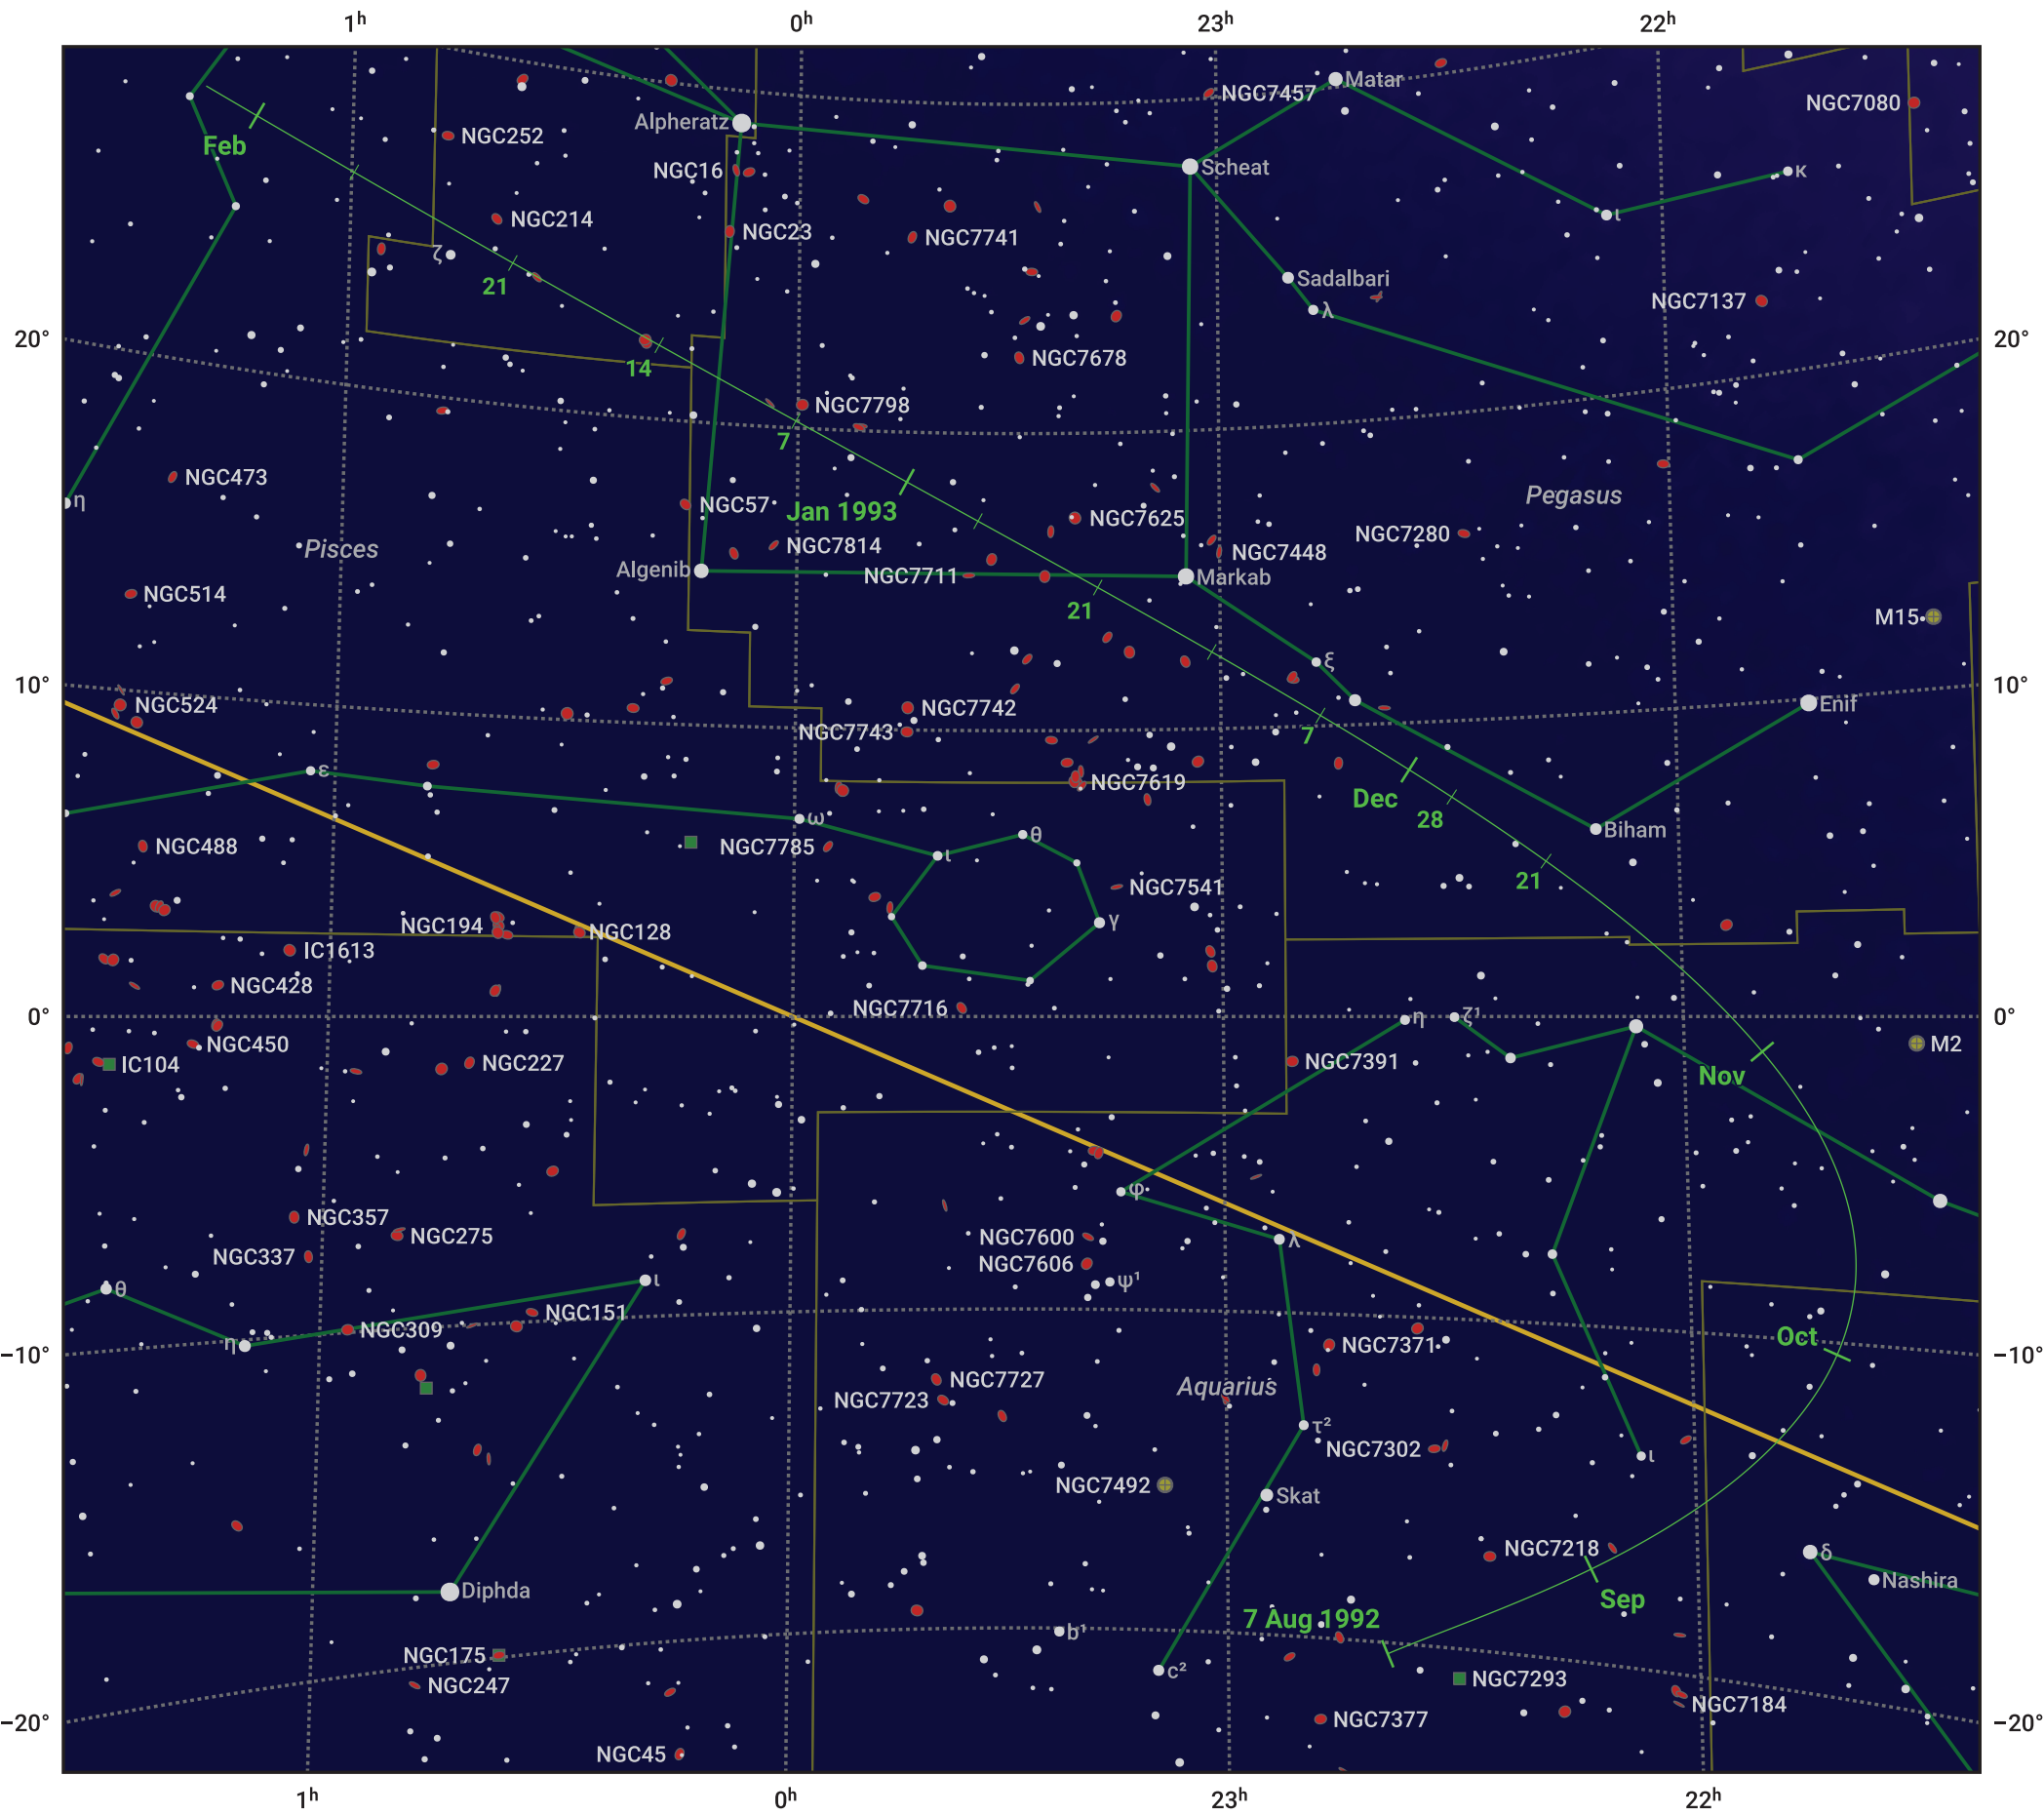

# The path of 154P/Brewington starting on 7 Aug 1992

© Dominic Ford 2011–2024. Date markers placed at midnight UTC. Downloaded from <https://in-the-sky.org>

Magnitude scale: • 7.0 • 6.0 • 5.0 • 4.0 • 3.0 • 2.0

— Ecliptic Plane

- Galaxy
- Bright nebula
- Open cluster
- ⊕ Globular cluster

Date	Mag
1992 Sep 1	10.6
1992 Sep 5	10.5
1992 Nov 1	9.7
1993 Jan 1	10.2