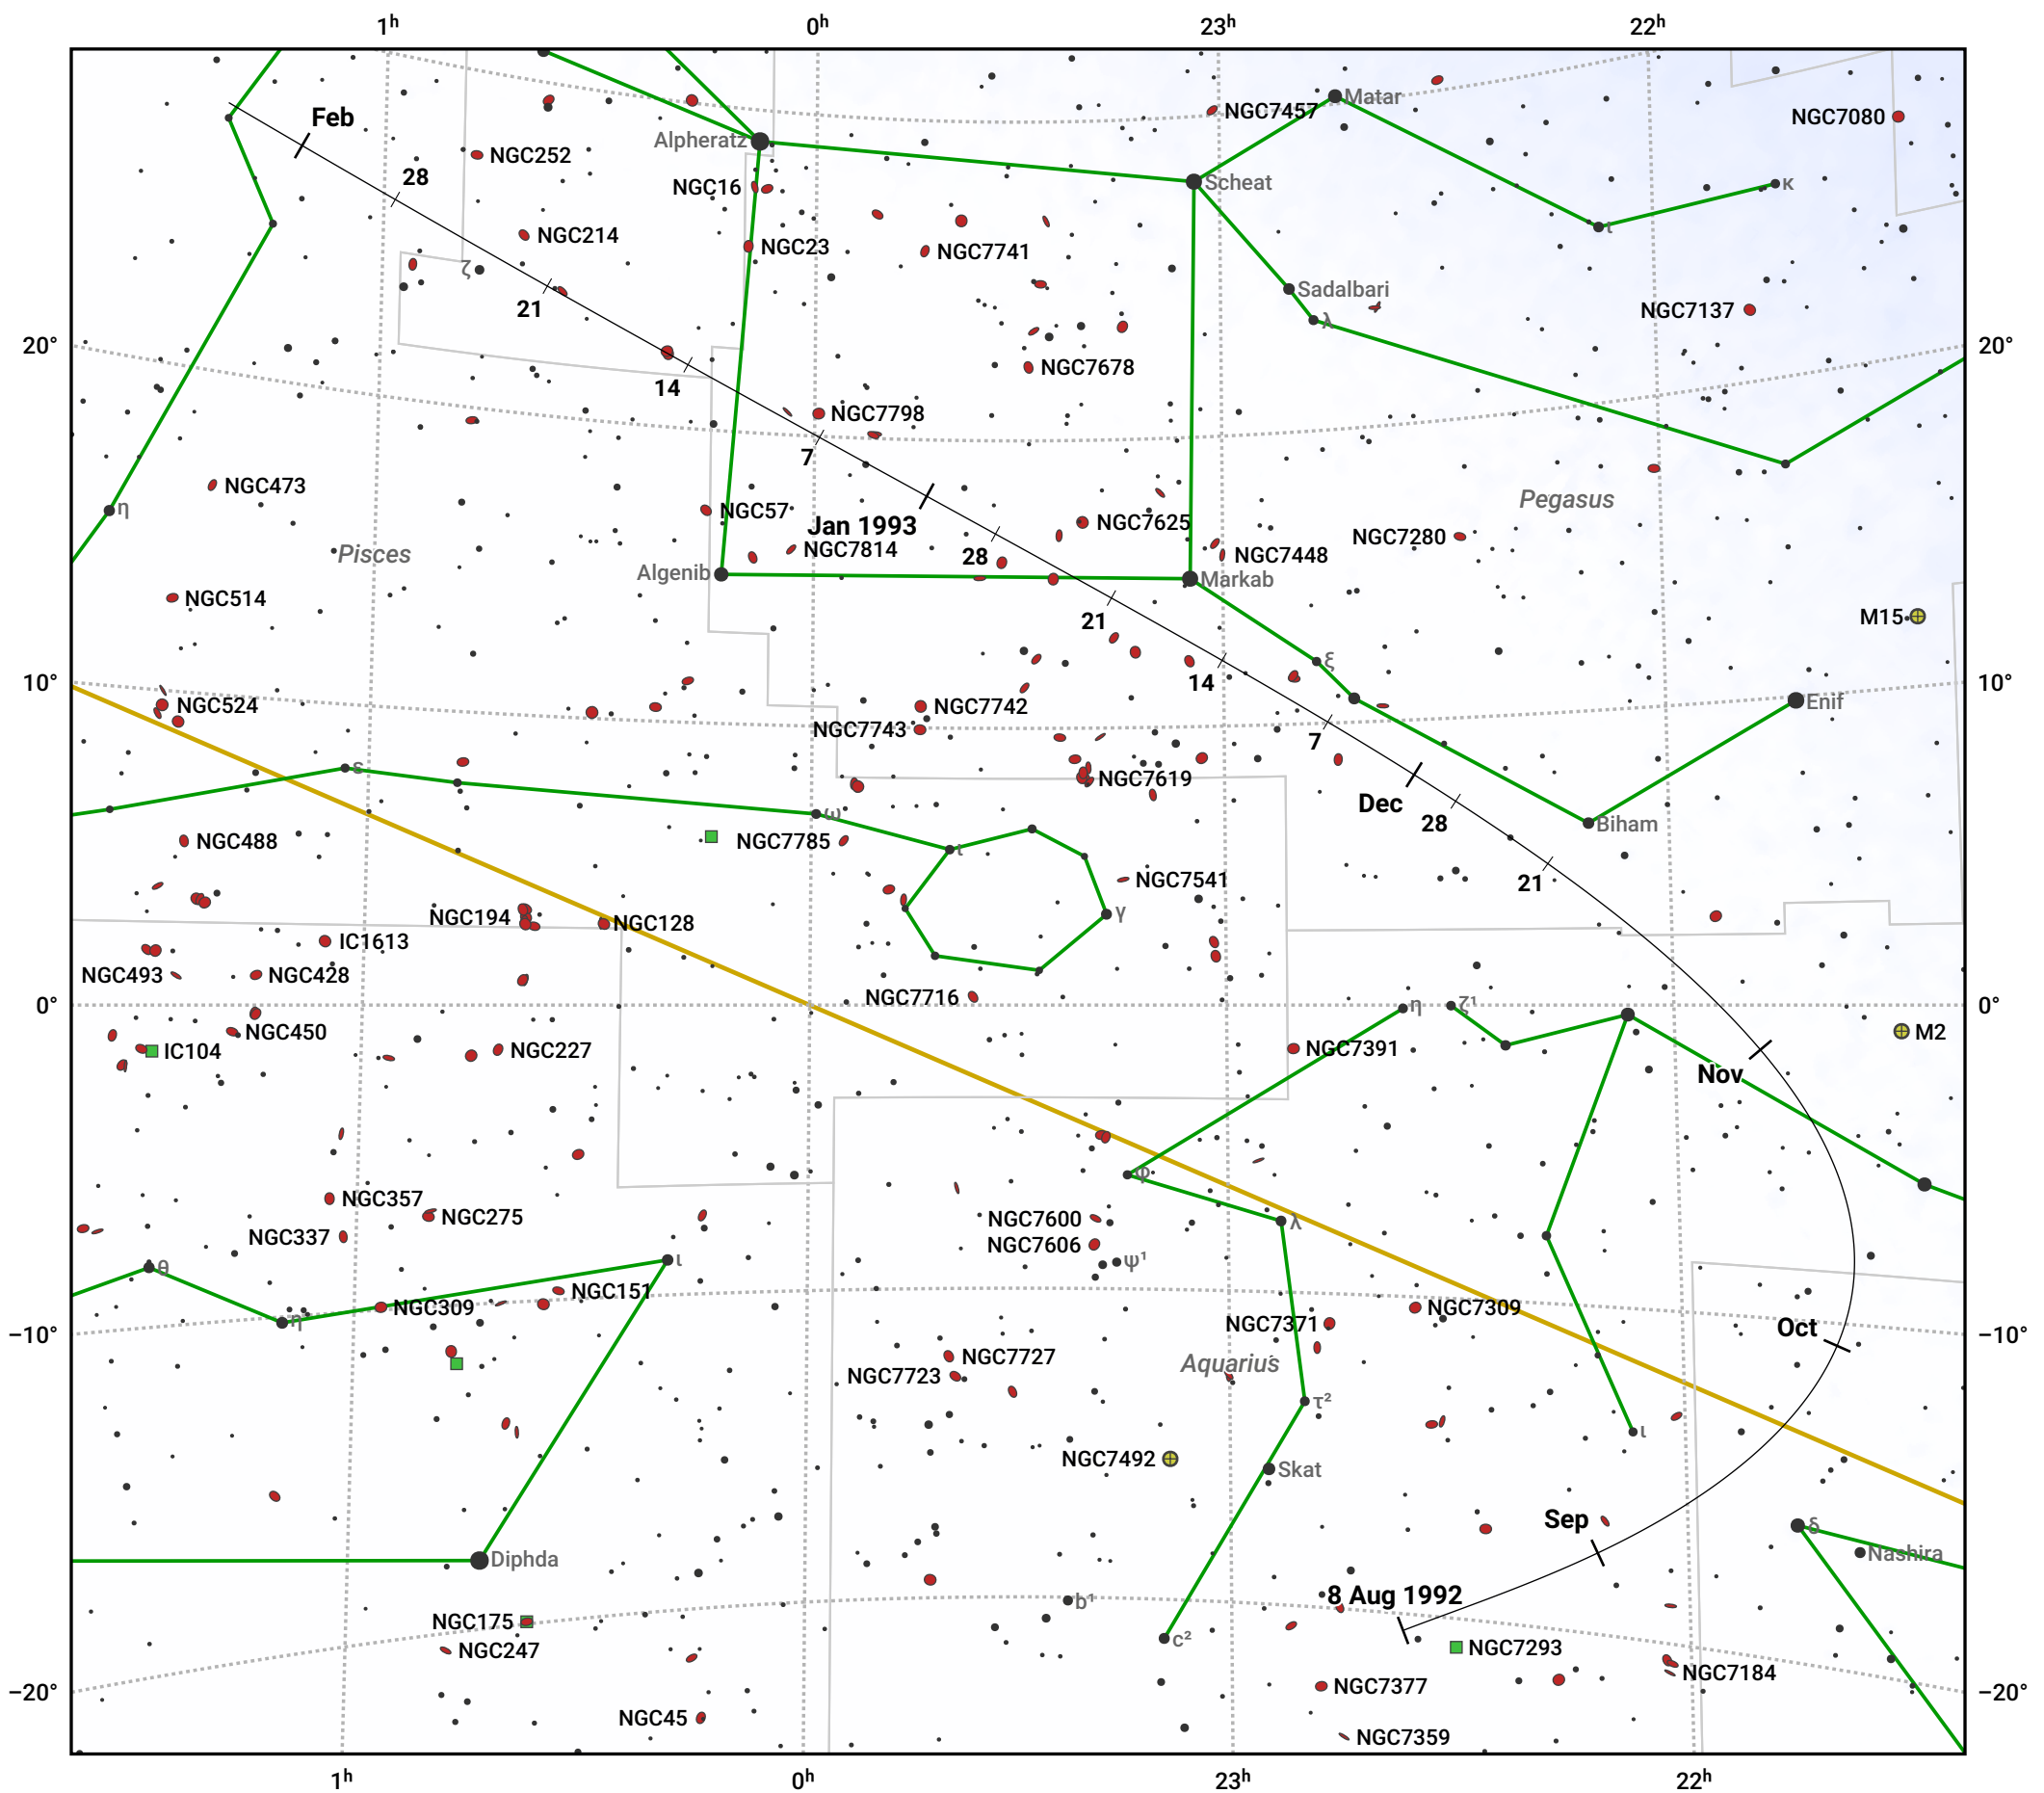

The path of 154P/Brewington starting on 8 Aug 1992

© Dominic Ford 2011–2024. Date markers placed at midnight UTC. Downloaded from <https://in-the-sky.org>

Magnitude scale: · 7.0 · 6.0 · 5.0 · 4.0 ● 3.0 ● 2.0

— Ecliptic Plane

● Galaxy ■ Bright nebula ● Open cluster ● Globular cluster

Date	Mag
1992 Sep 1	10.6
1992 Sep 7	10.5
1992 Nov 1	9.7
1993 Jan 1	10.2