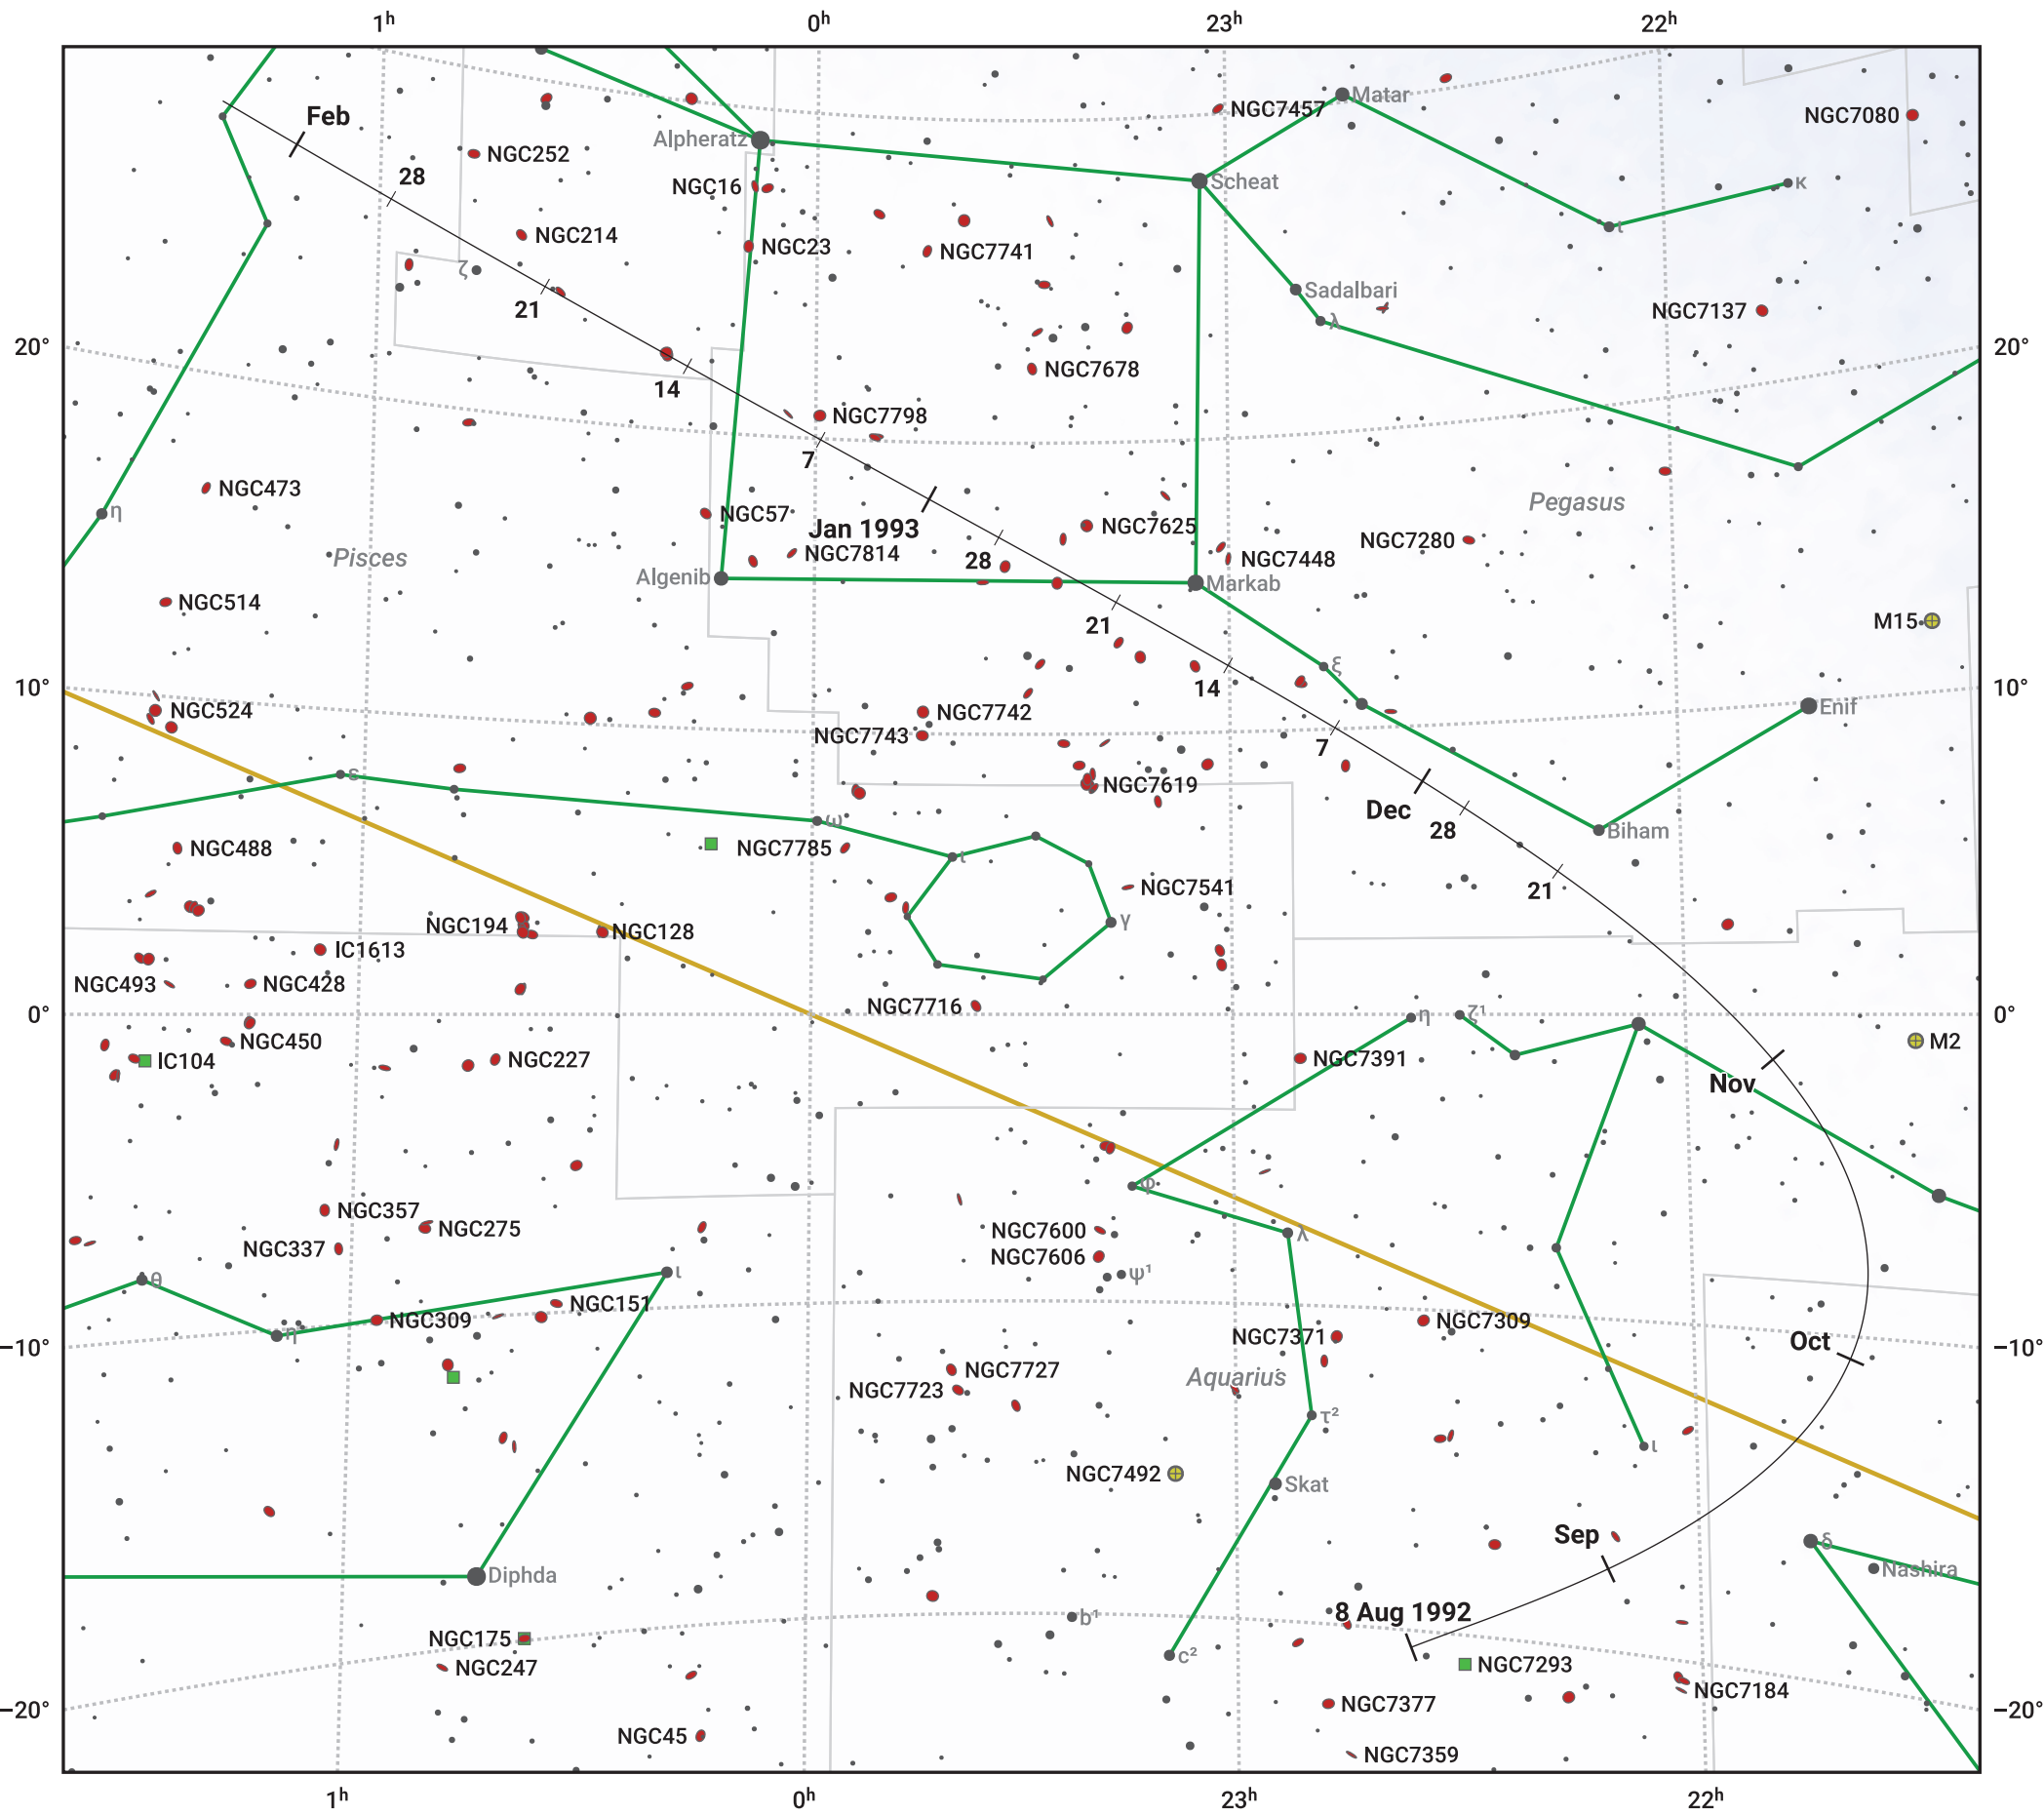

# The path of 154P/Brewington starting on 8 Aug 1992

© Dominic Ford 2011–2024. Date markers placed at midnight UTC. Downloaded from <https://in-the-sky.org>

Magnitude scale: ● 7.0 ● 6.0 ● 5.0 ● 4.0 ● 3.0 ● 2.0

— Ecliptic Plane

● Galaxy    ■ Bright nebula    ● Open cluster    ⊕ Globular cluster

Date	Mag
1992 Sep 1	10.6
1992 Sep 7	10.5
1992 Nov 1	9.7
1993 Jan 1	10.2