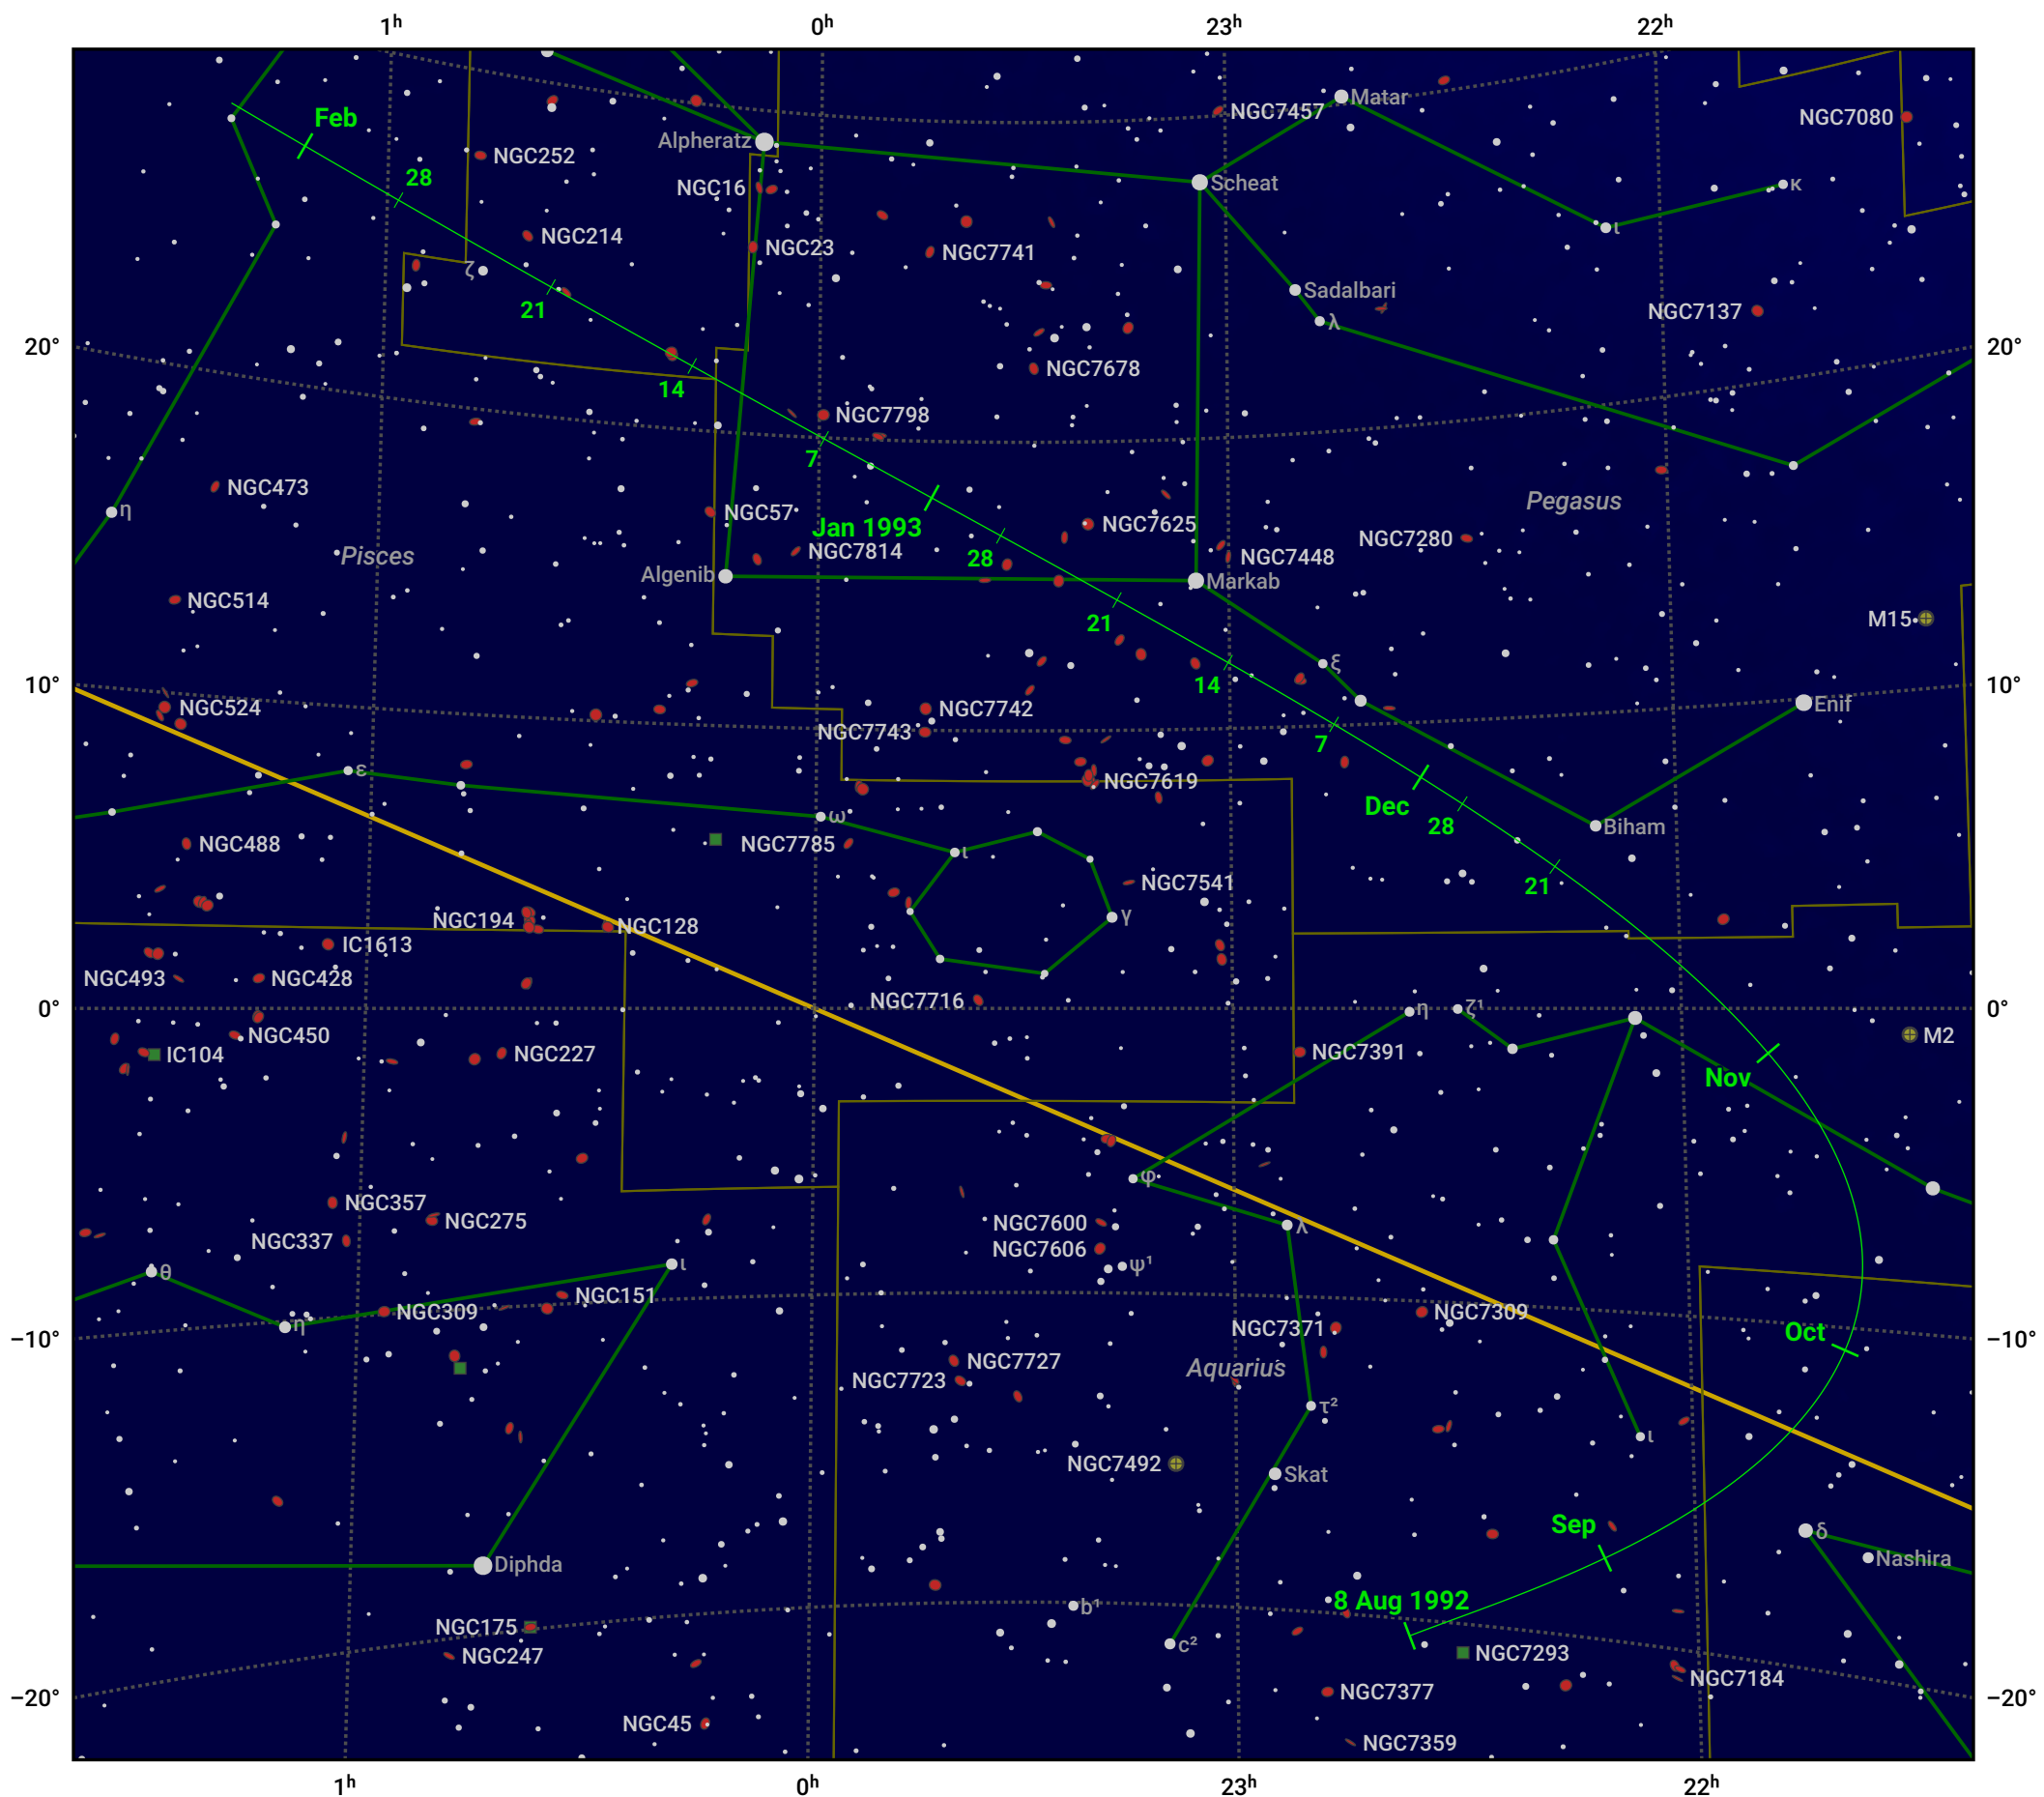

# The path of 154P/Brewington starting on 8 Aug 1992

© Dominic Ford 2011–2024. Date markers placed at midnight UTC. Downloaded from <https://in-the-sky.org>

Magnitude scale:  7.0  6.0  5.0  4.0  3.0  2.0

Ecliptic Plane

Galaxy  Bright nebula  Open cluster  Globular cluster

Date	Mag
1992 Sep 1	10.6
1992 Sep 7	10.5
1992 Nov 1	9.7
1993 Jan 1	10.2