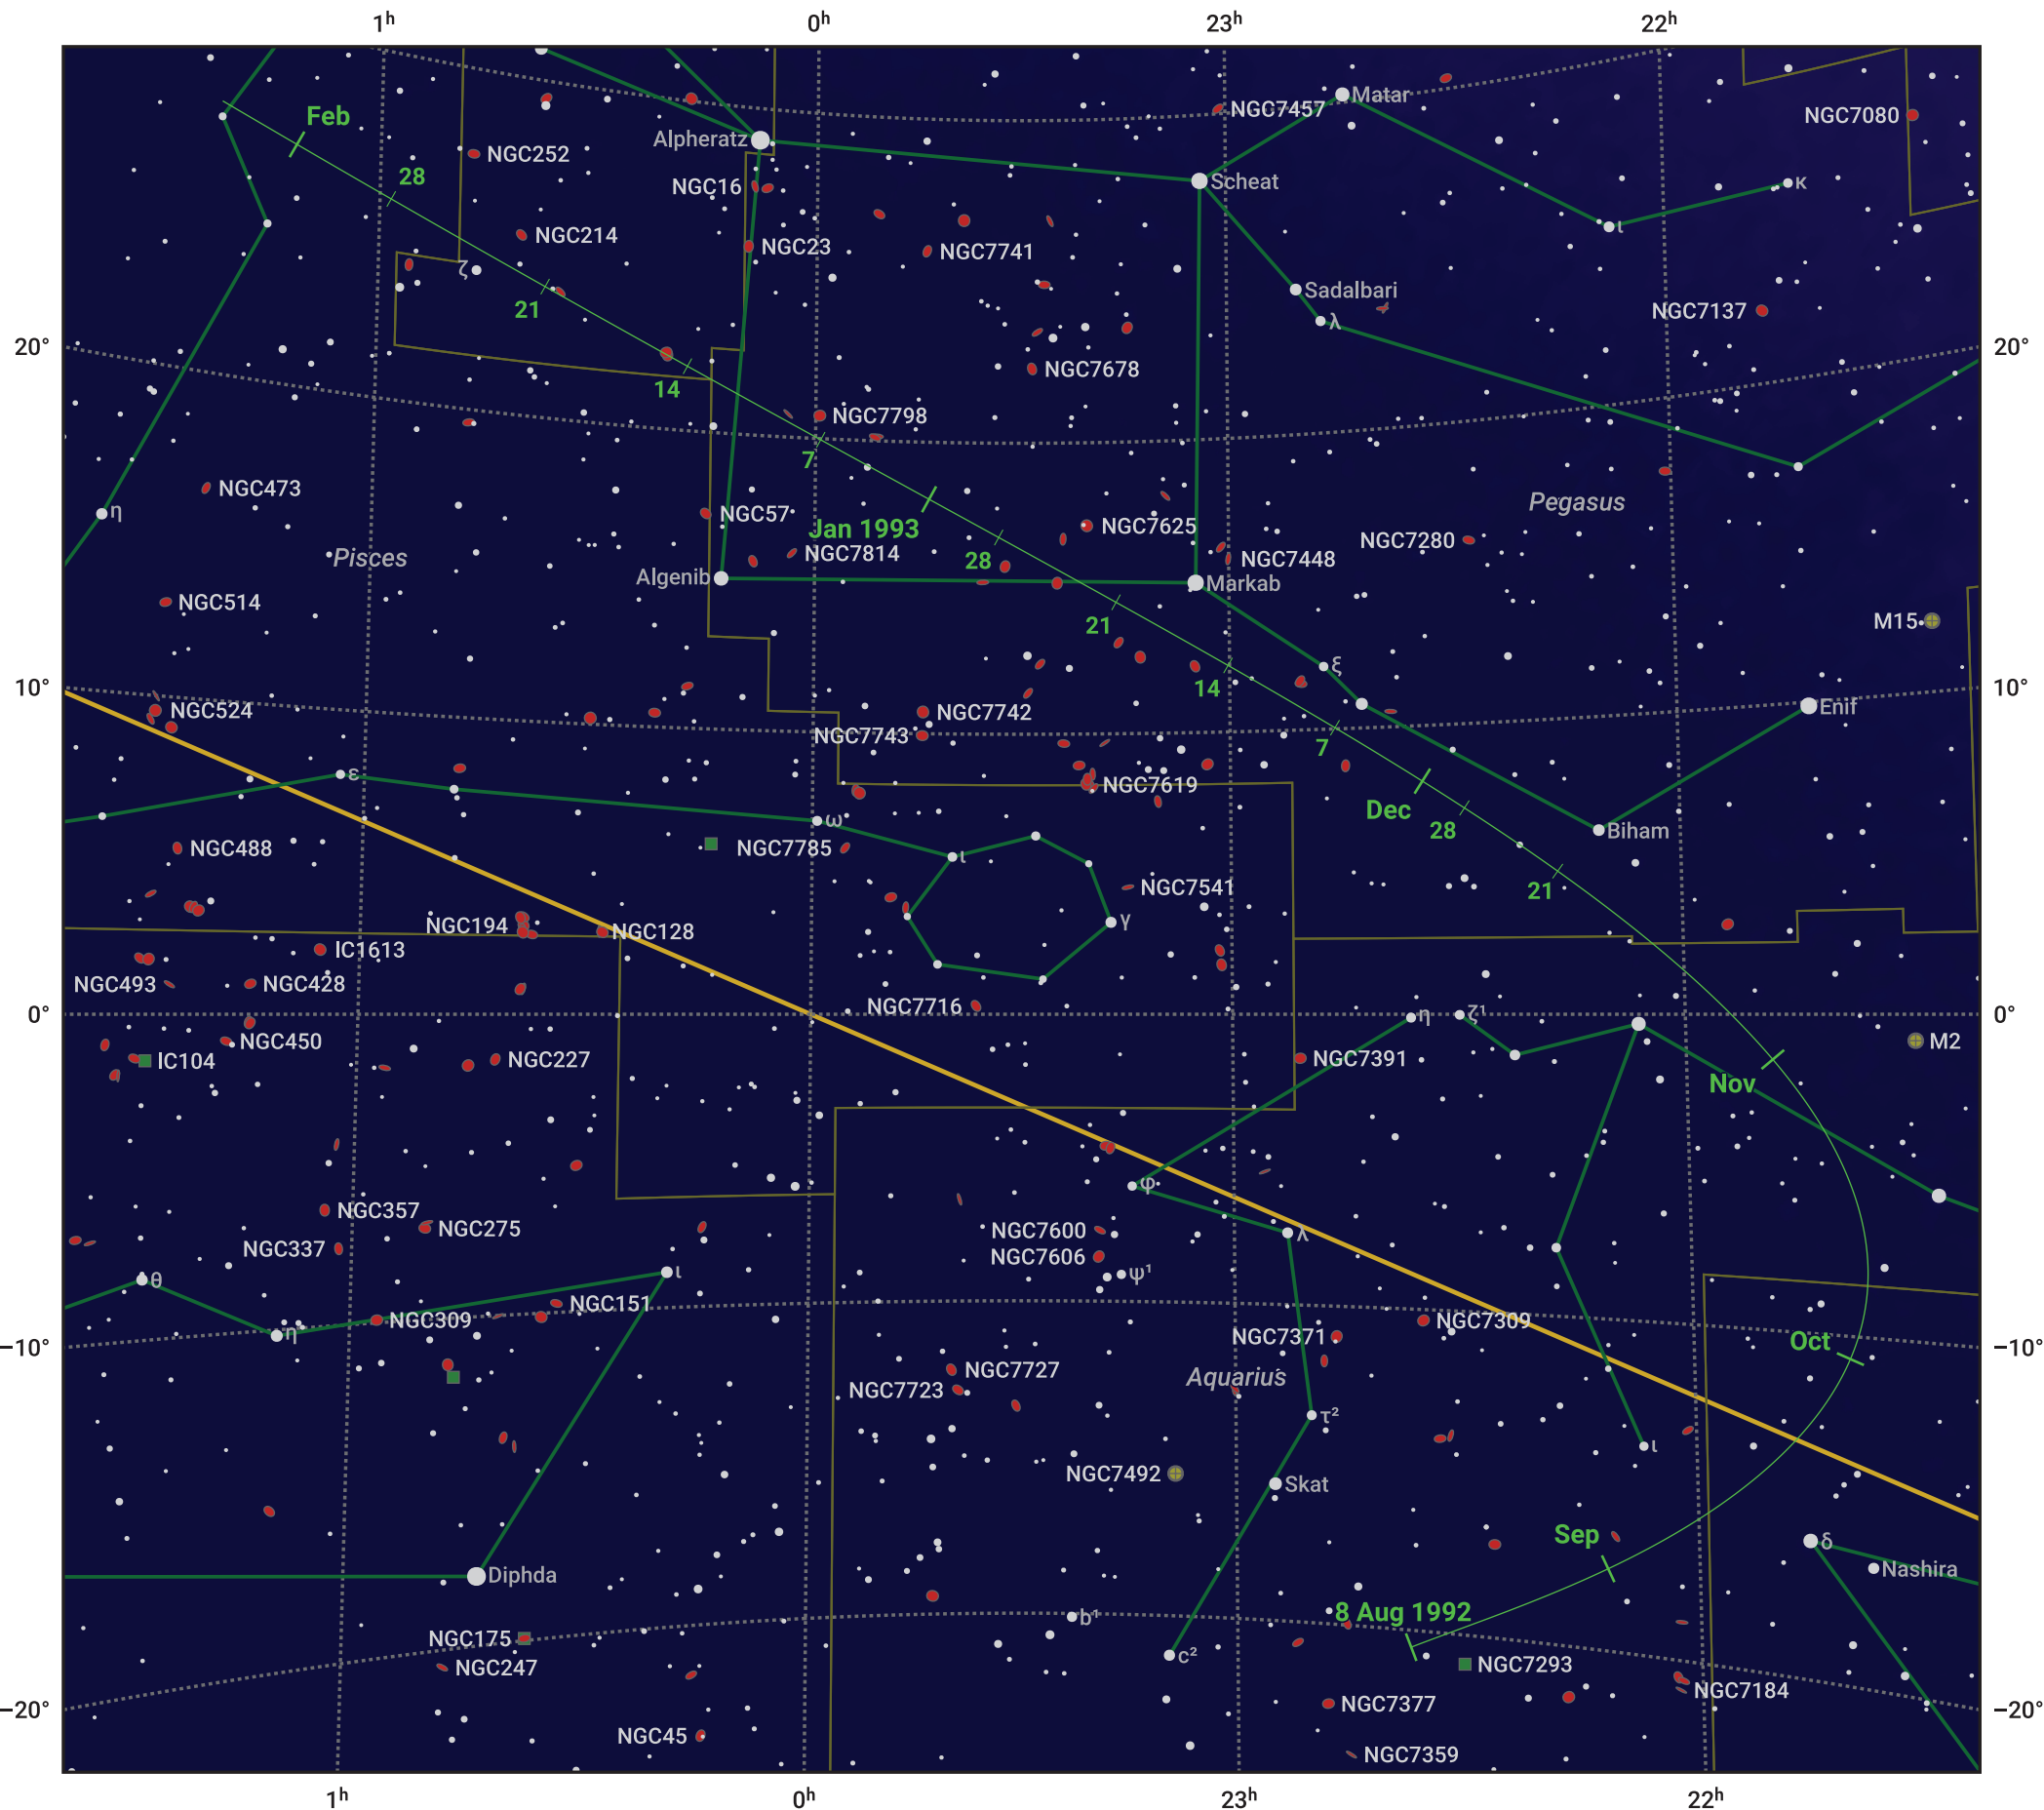

# The path of 154P/Brewington starting on 8 Aug 1992

© Dominic Ford 2011–2024. Date markers placed at midnight UTC. Downloaded from <https://in-the-sky.org>

Magnitude scale: ● 7.0 ● 6.0 ● 5.0 ● 4.0 ● 3.0 ● 2.0

— Ecliptic Plane

● Galaxy   
 ■ Bright nebula   
 ● Open cluster   
 ⊕ Globular cluster

Date	Mag
1992 Sep 1	10.6
1992 Sep 7	10.5
1992 Nov 1	9.7
1993 Jan 1	10.2