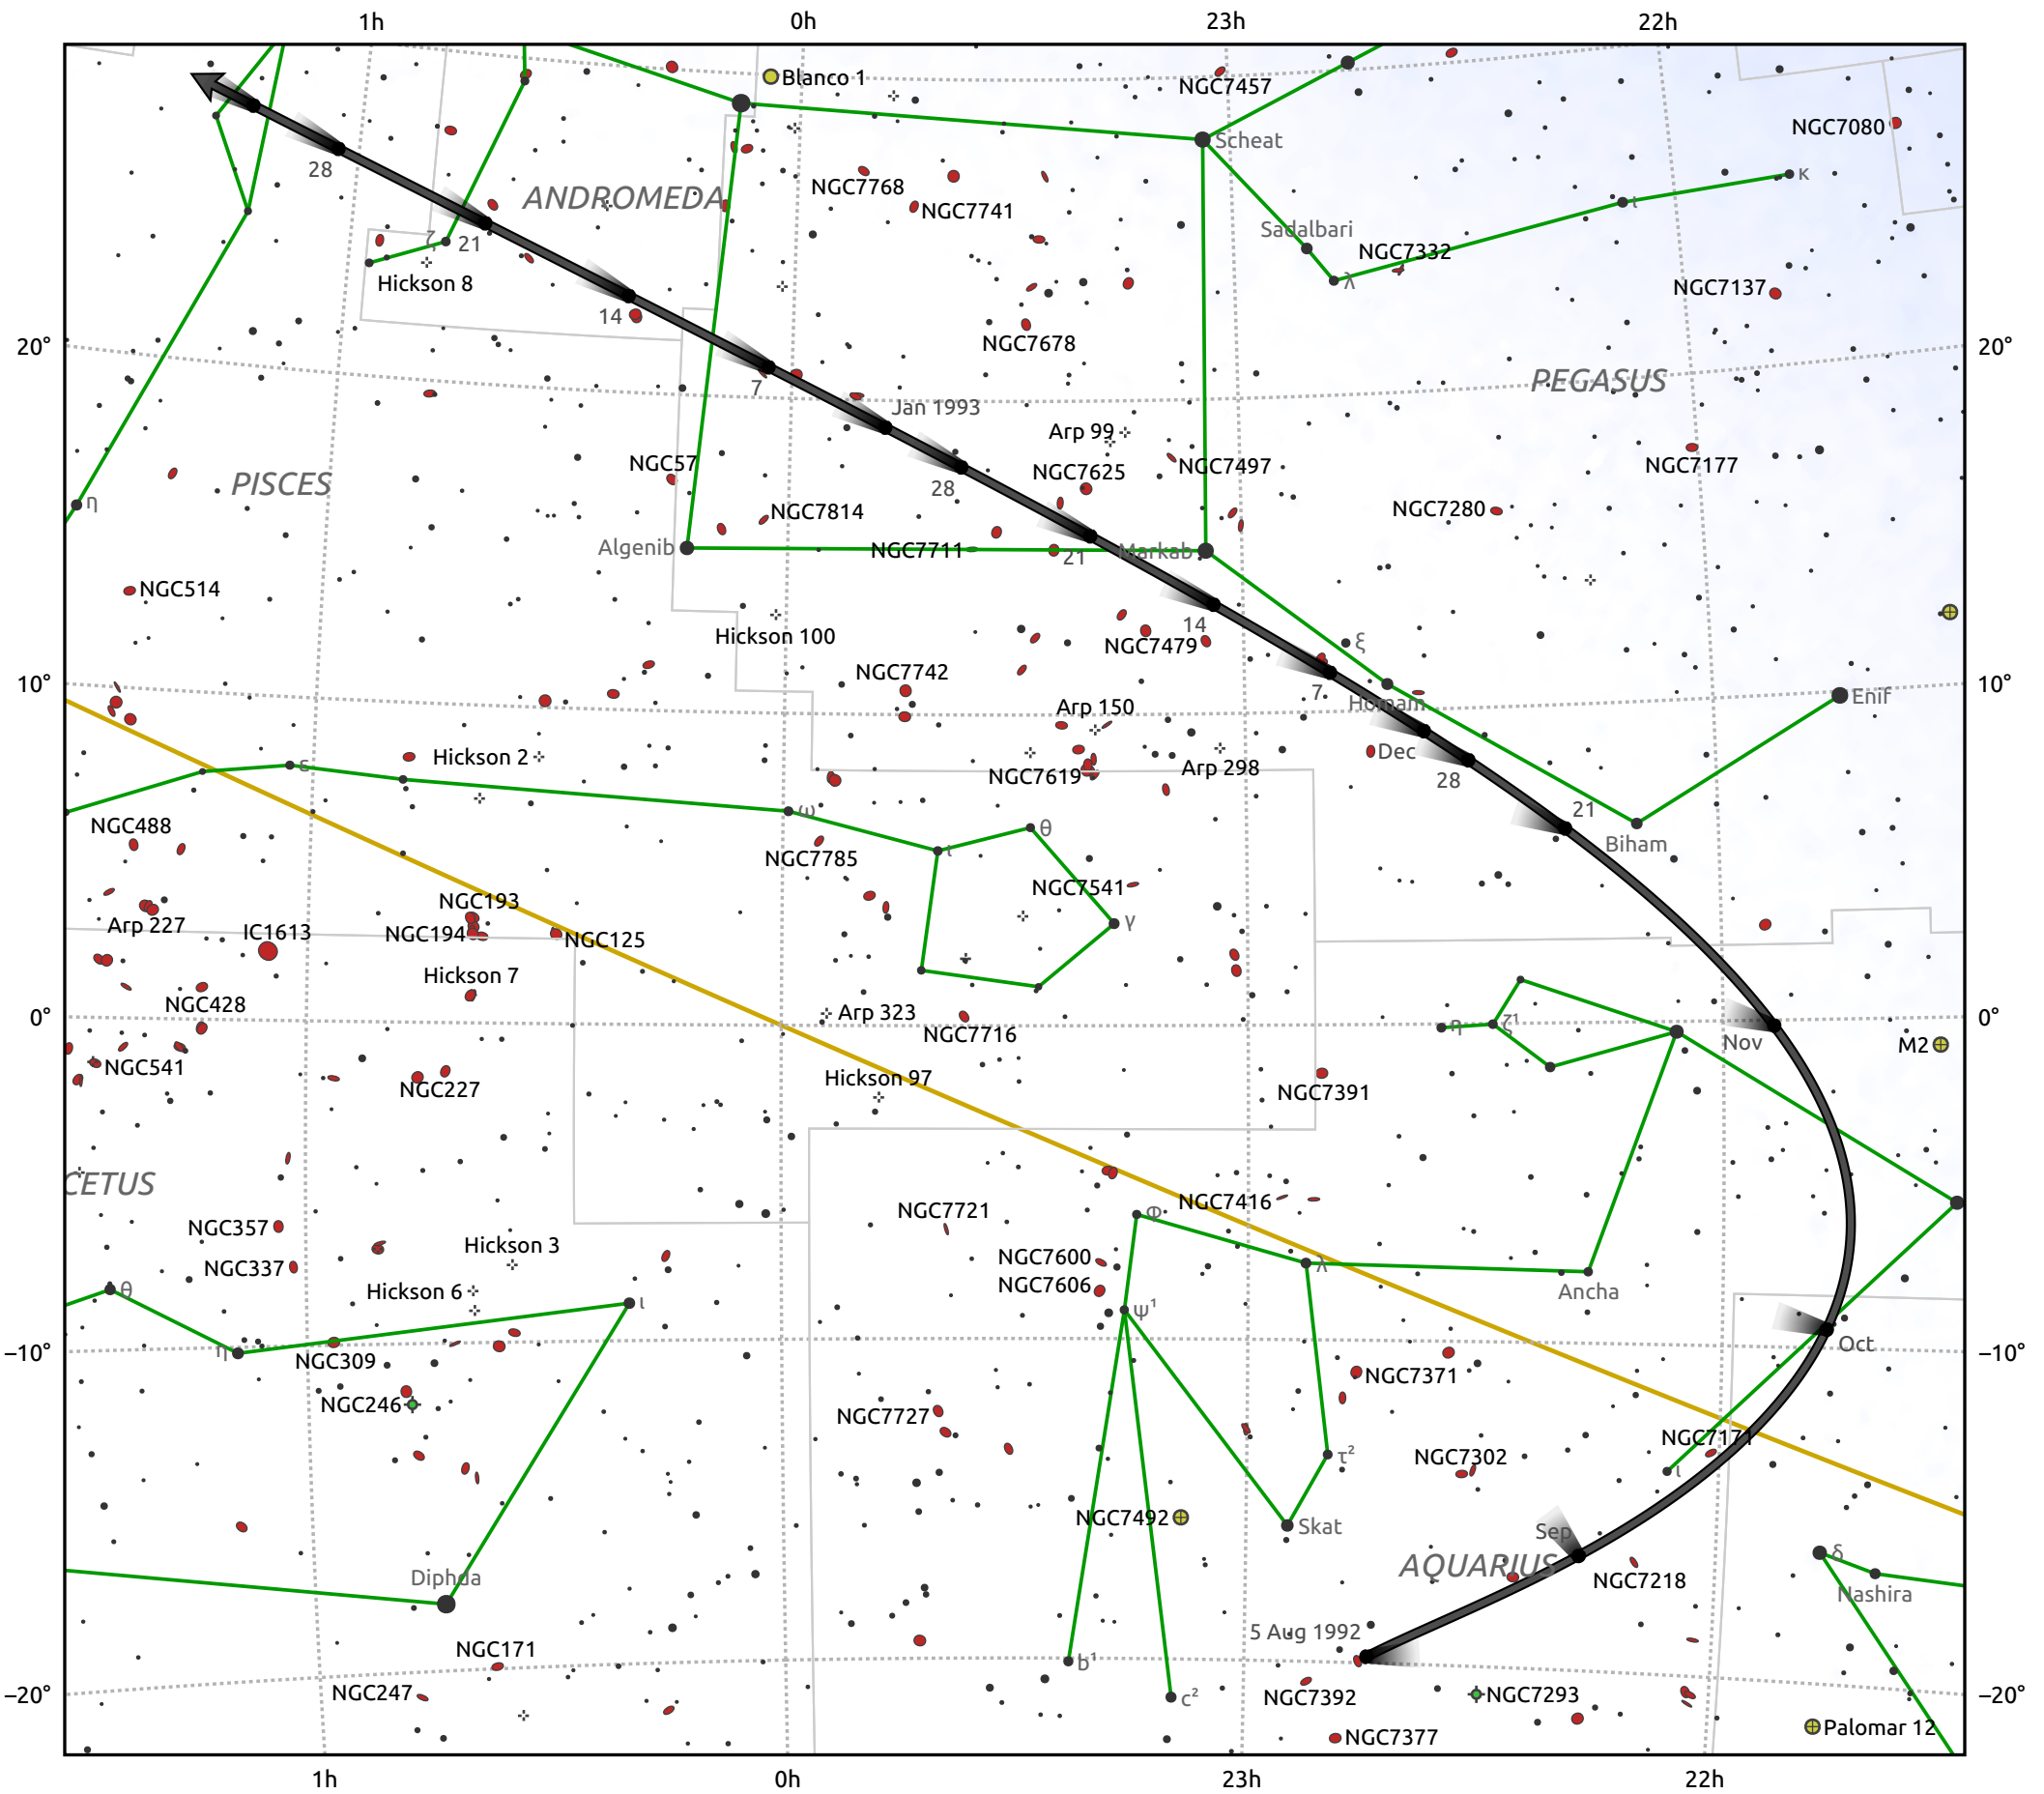

# The path of 154P/Brewington starting on 5 Aug 1992

© Dominic Ford 2011–2025. Date markers placed at midnight UTC. Downloaded from <https://in-the-sky.org>

Magnitude scale:  7.0  6.0  5.0  4.0  3.0  2.0

— Ecliptic Plane

Galaxy
  Bright nebula
  Open cluster
  Globular cluster
  Planetary nebula

Date	Mag
1992 Sep 1	10.6
1992 Sep 2	10.5
1992 Nov 1	9.7
1993 Jan 1	10.2