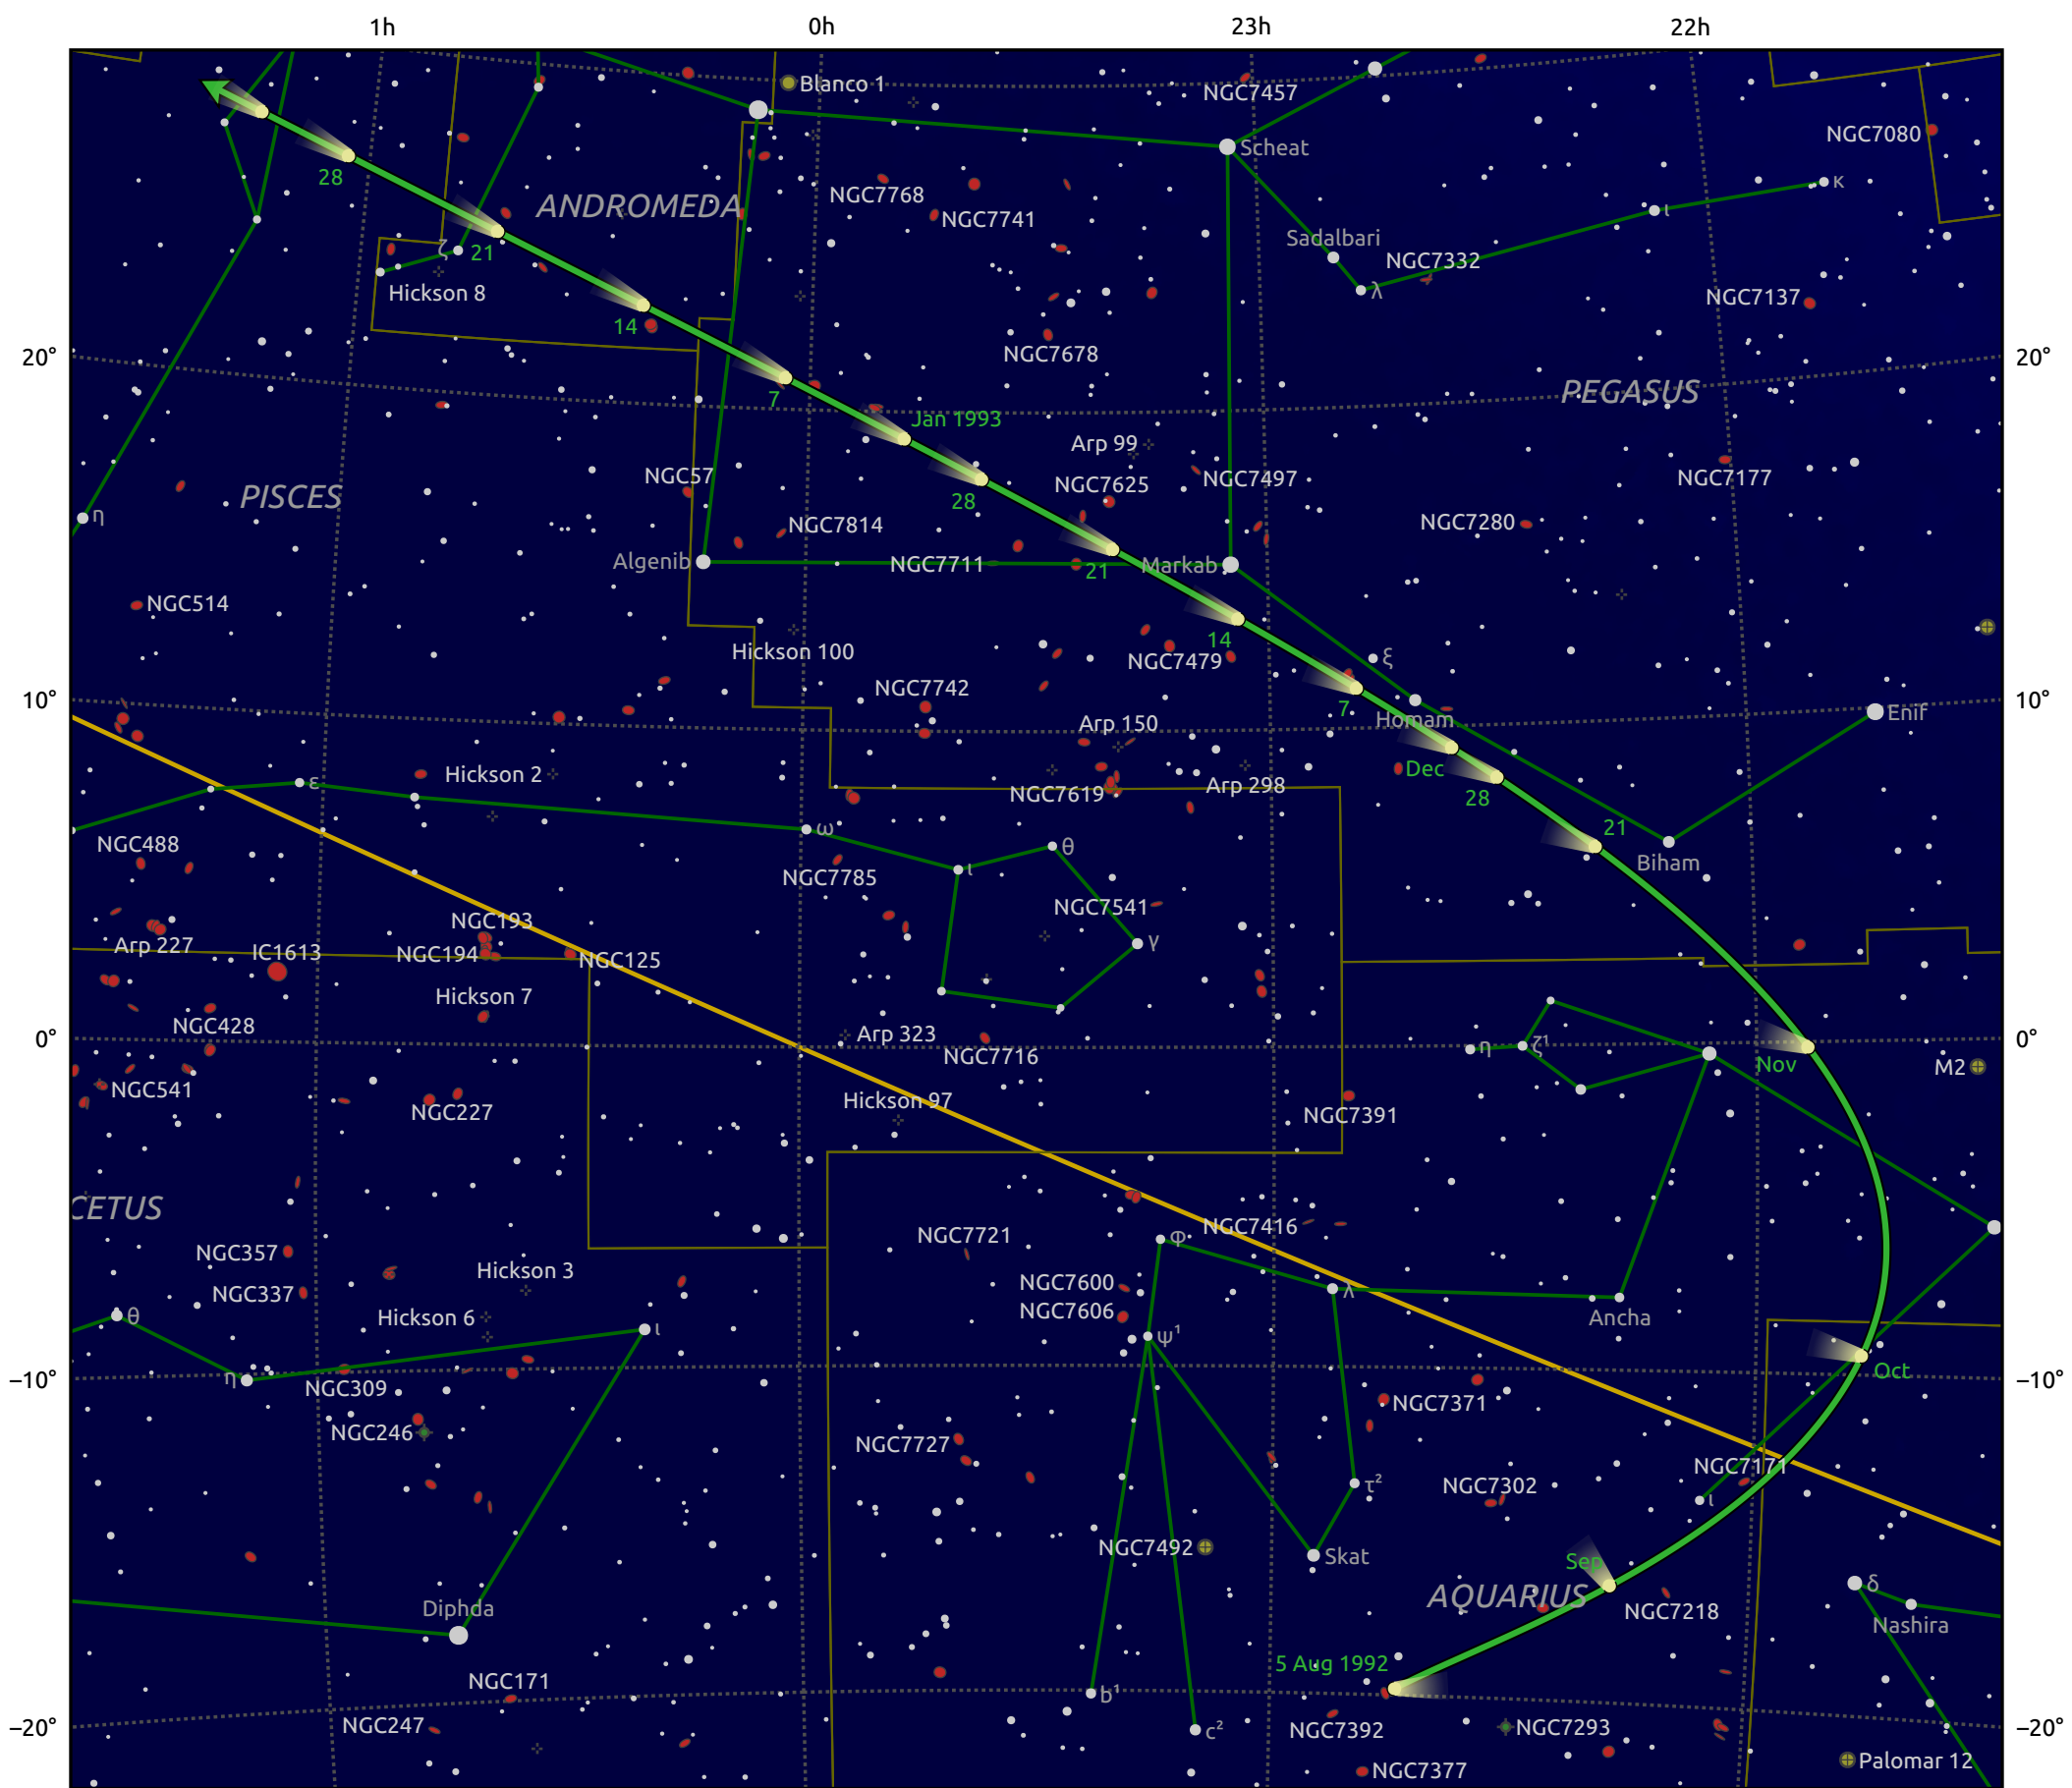

The path of 154P/Brewington starting on 5 Aug 1992

© Dominic Ford 2011–2025. Date markers placed at midnight UTC. Downloaded from <https://in-the-sky.org>

Magnitude scale: · 7.0 · 6.0 · 5.0 · 4.0 · 3.0 · 2.0

— Ecliptic Plane

● Galaxy ■ Bright nebula ● Open cluster ● Globular cluster ◆ Planetary nebula

Date	Mag
1992 Sep 1	10.6
1992 Sep 2	10.5
1992 Nov 1	9.7
1993 Jan 1	10.2