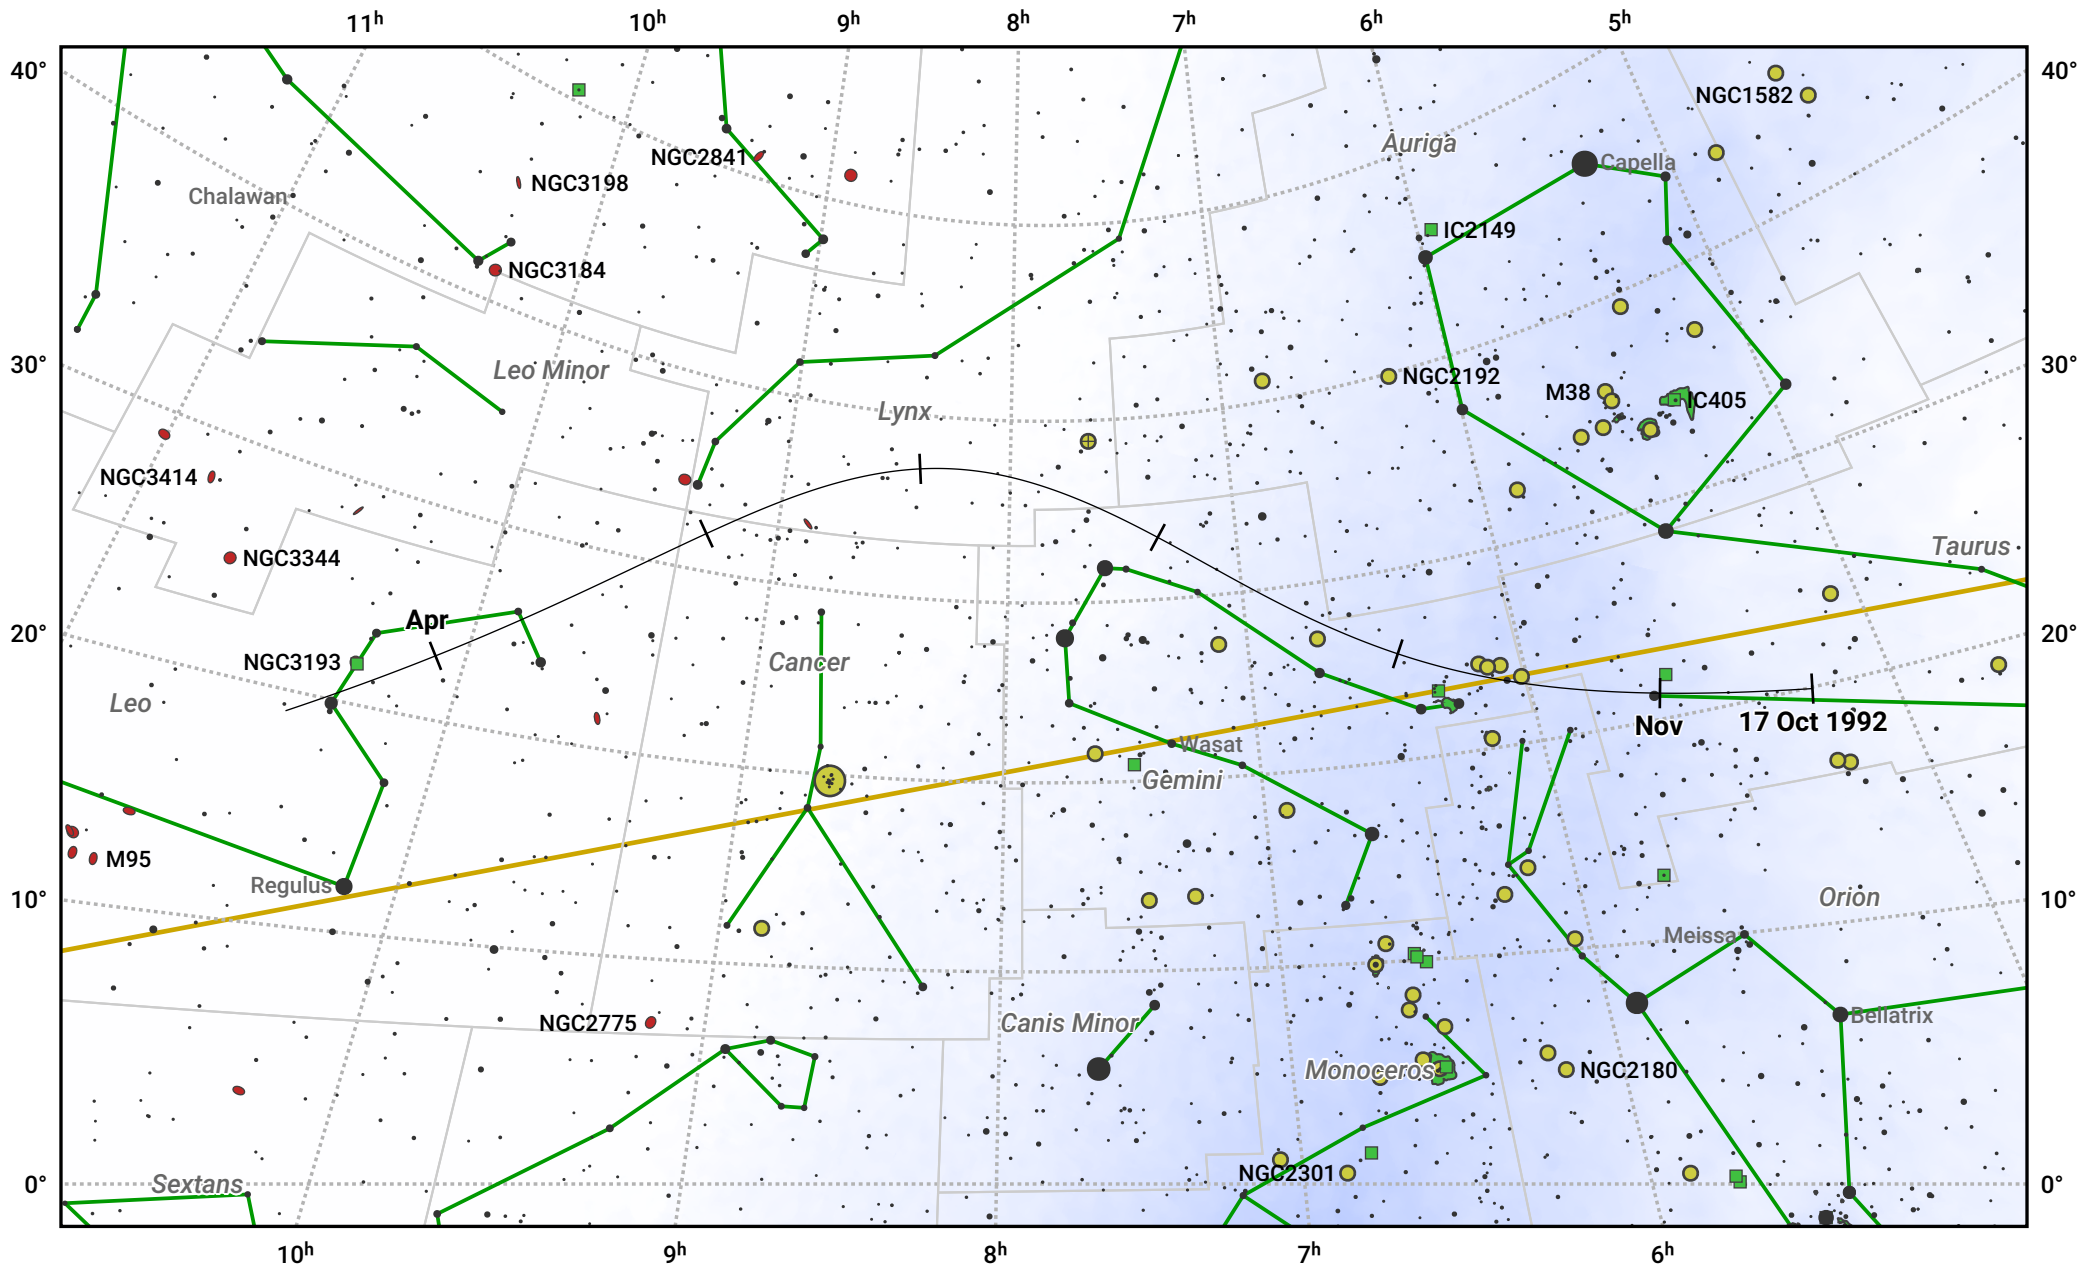

# The path of 62P/Tsuchinshan starting on 17 Oct 1992

© Dominic Ford 2011–2024. Date markers placed at midnight UTC. Downloaded from <https://in-the-sky.org>

Magnitude scale: 7.0 6.0 5.0 4.0 3.0 2.0 1.0 0.0

— Ecliptic Plane

Galaxy    Bright nebula    Open cluster    Globular cluster

Date	Mag
1992 Oct 27	13.4
1992 Nov 1	12.9
1992 Nov 6	12.3
1992 Nov 16	11.3
1992 Nov 26	10.2
1992 Dec 7	9.2
1992 Dec 20	8.2
1993 Jan 1	7.6
1993 Feb 26	9.3
1993 Mar 1	9.5
1993 Mar 9	10.3
1993 Mar 19	11.3
1993 Mar 29	12.3
1993 Apr 8	13.4