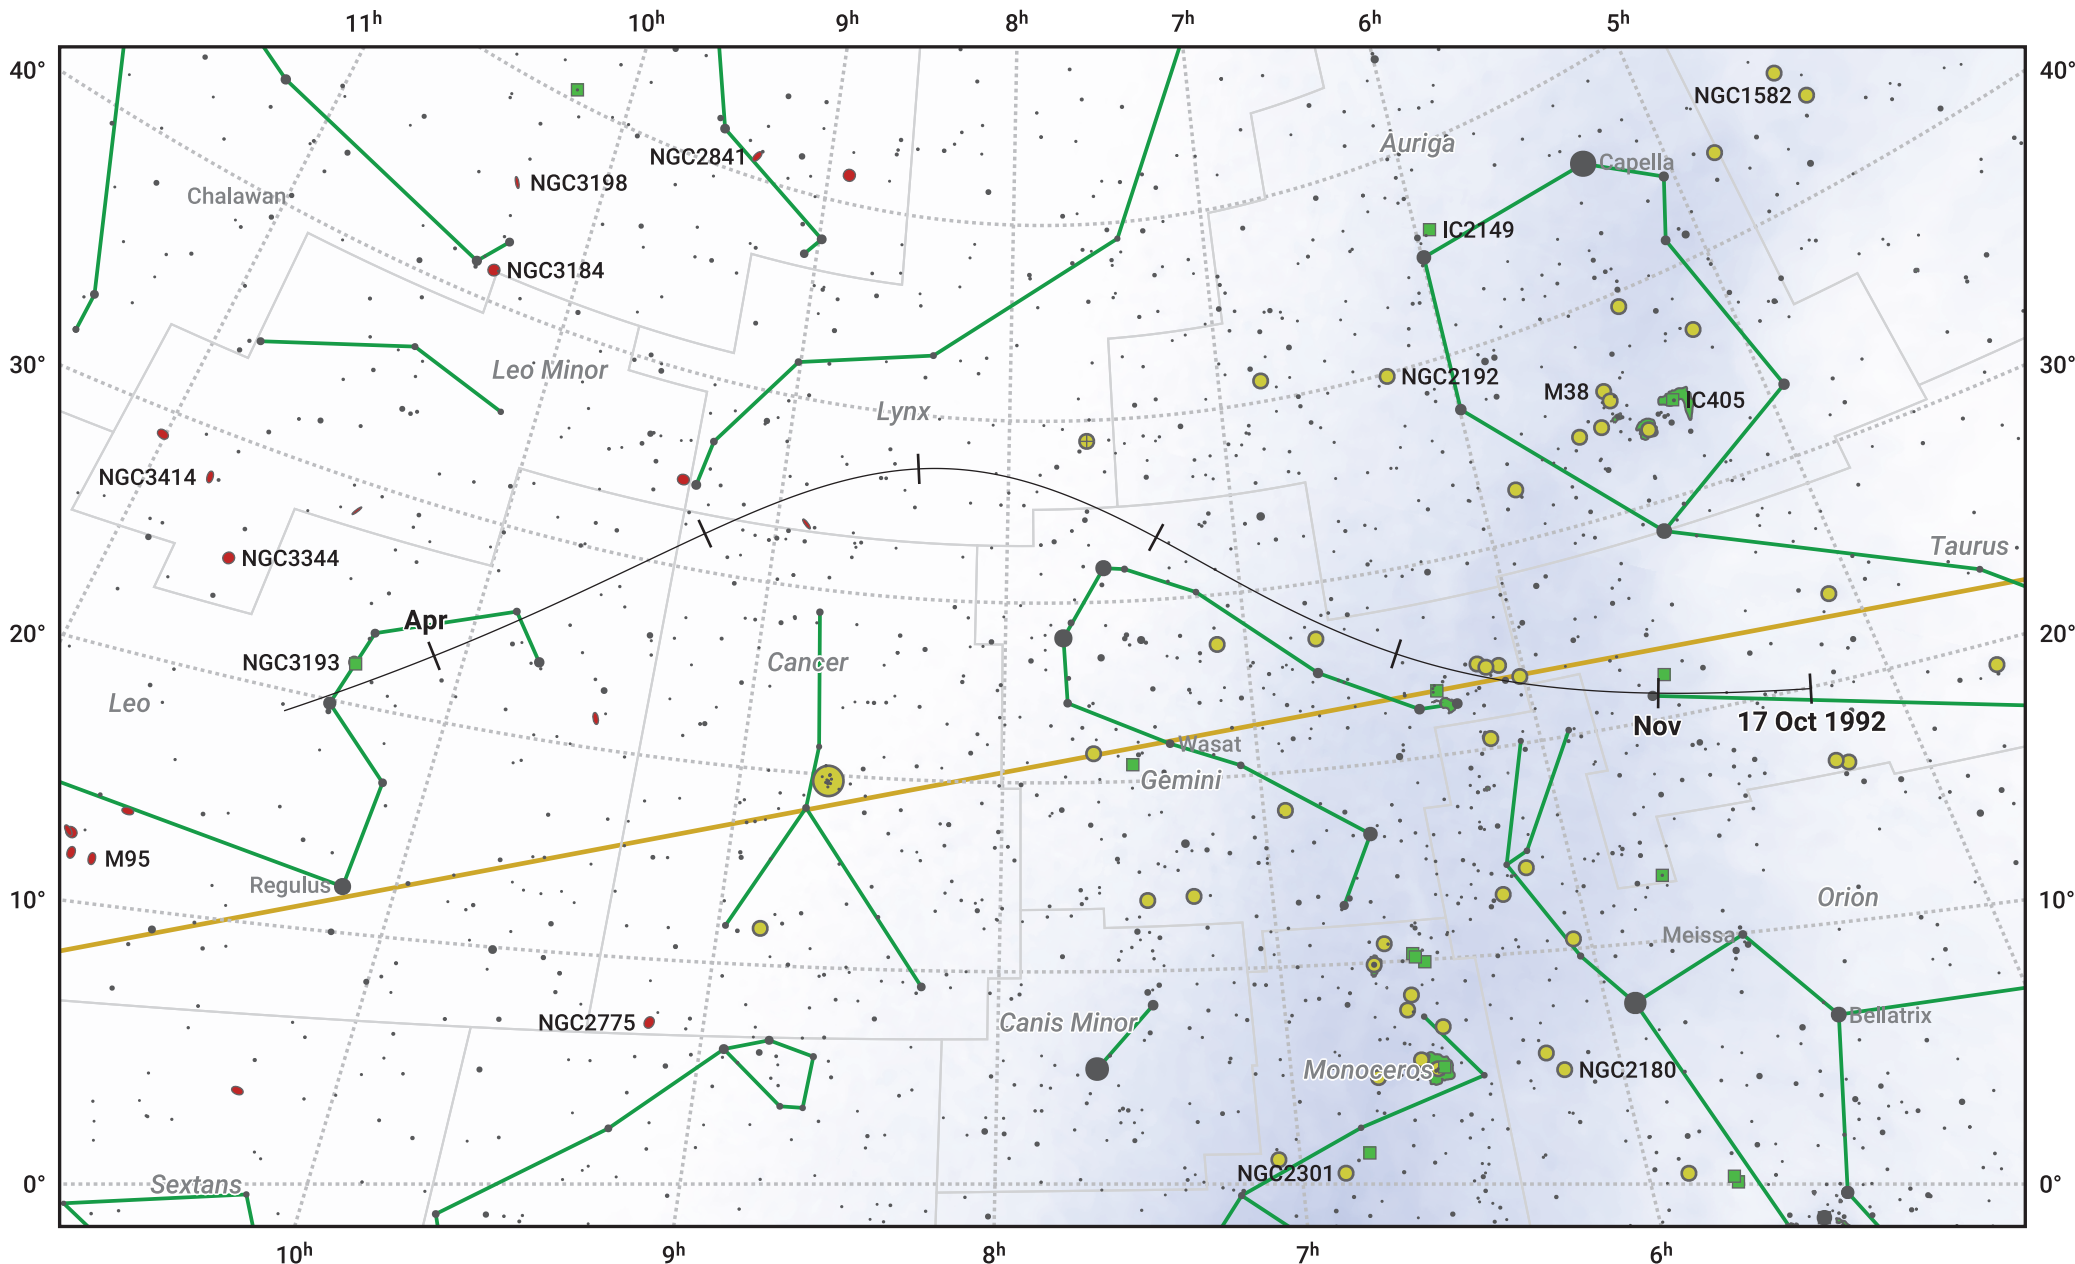

# The path of 62P/Tsuchinshan starting on 17 Oct 1992

© Dominic Ford 2011–2024. Date markers placed at midnight UTC. Downloaded from <https://in-the-sky.org>

Magnitude scale: 7.0 6.0 5.0 4.0 3.0 2.0 1.0 0.0

— Ecliptic Plane

Galaxy    Bright nebula    Open cluster    Globular cluster

Date	Mag
1992 Oct 27	13.4
1992 Nov 1	12.9
1992 Nov 6	12.3
1992 Nov 16	11.3
1992 Nov 26	10.2
1992 Dec 7	9.2
1992 Dec 20	8.2
1993 Jan 1	7.6
1993 Feb 26	9.3
1993 Mar 1	9.5
1993 Mar 9	10.3
1993 Mar 19	11.3
1993 Mar 29	12.3
1993 Apr 8	13.4