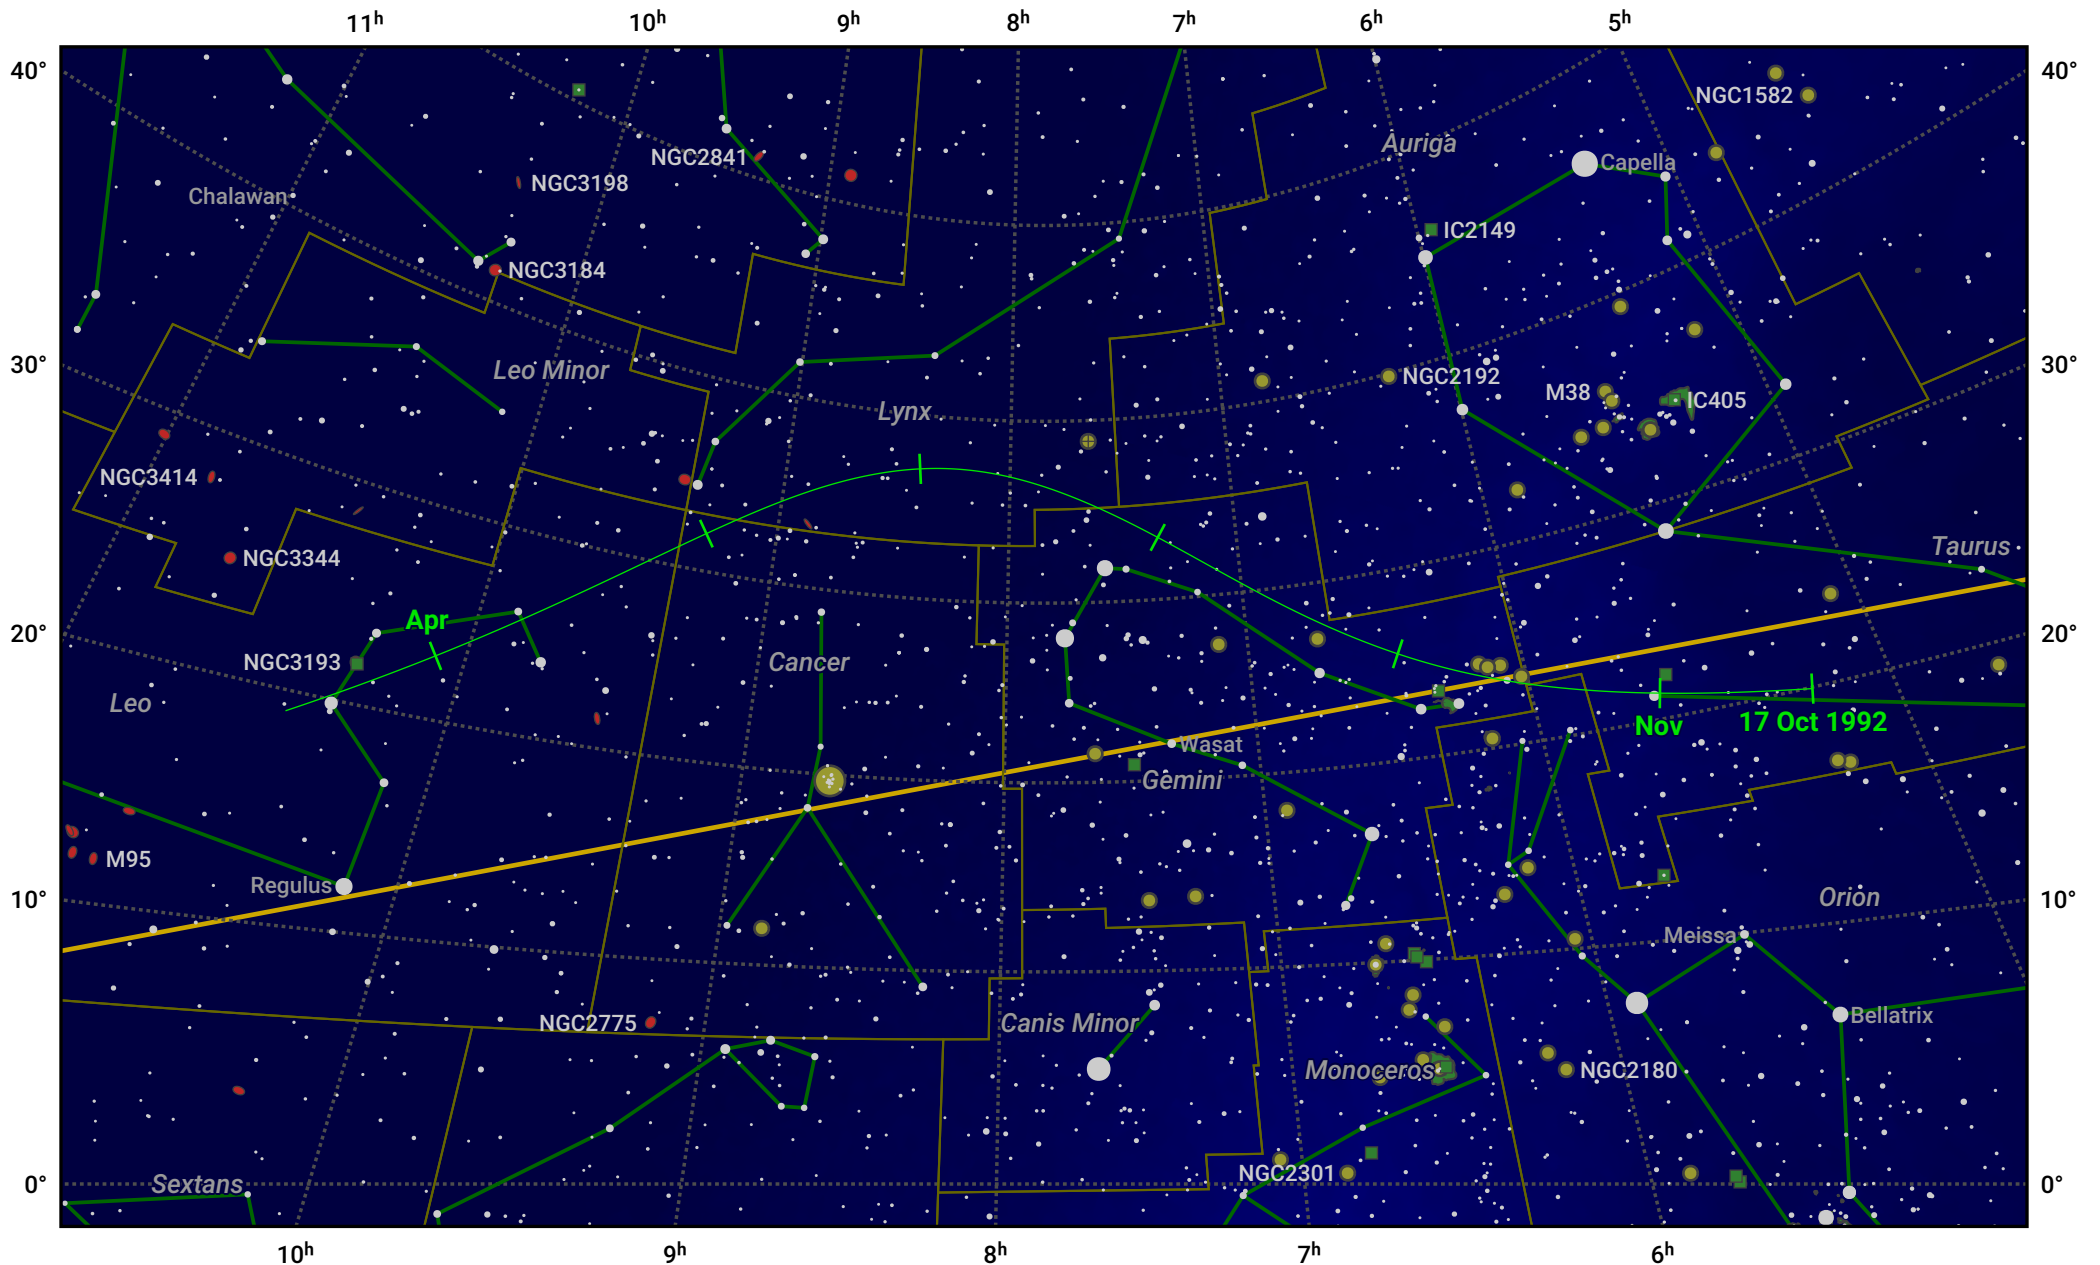

The path of 62P/Tsuchinshan starting on 17 Oct 1992

© Dominic Ford 2011–2024. Date markers placed at midnight UTC. Downloaded from <https://in-the-sky.org>

Magnitude scale: 7.0 6.0 5.0 4.0 3.0 2.0 1.0 0.0

— Ecliptic Plane

Galaxy Bright nebula Open cluster Globular cluster

Date	Mag
1992 Oct 27	13.4
1992 Nov 1	12.9
1992 Nov 6	12.3
1992 Nov 16	11.3
1992 Nov 26	10.2
1992 Dec 7	9.2
1992 Dec 20	8.2
1993 Jan 1	7.6
1993 Feb 26	9.3
1993 Mar 1	9.5
1993 Mar 9	10.3
1993 Mar 19	11.3
1993 Mar 29	12.3
1993 Apr 8	13.4