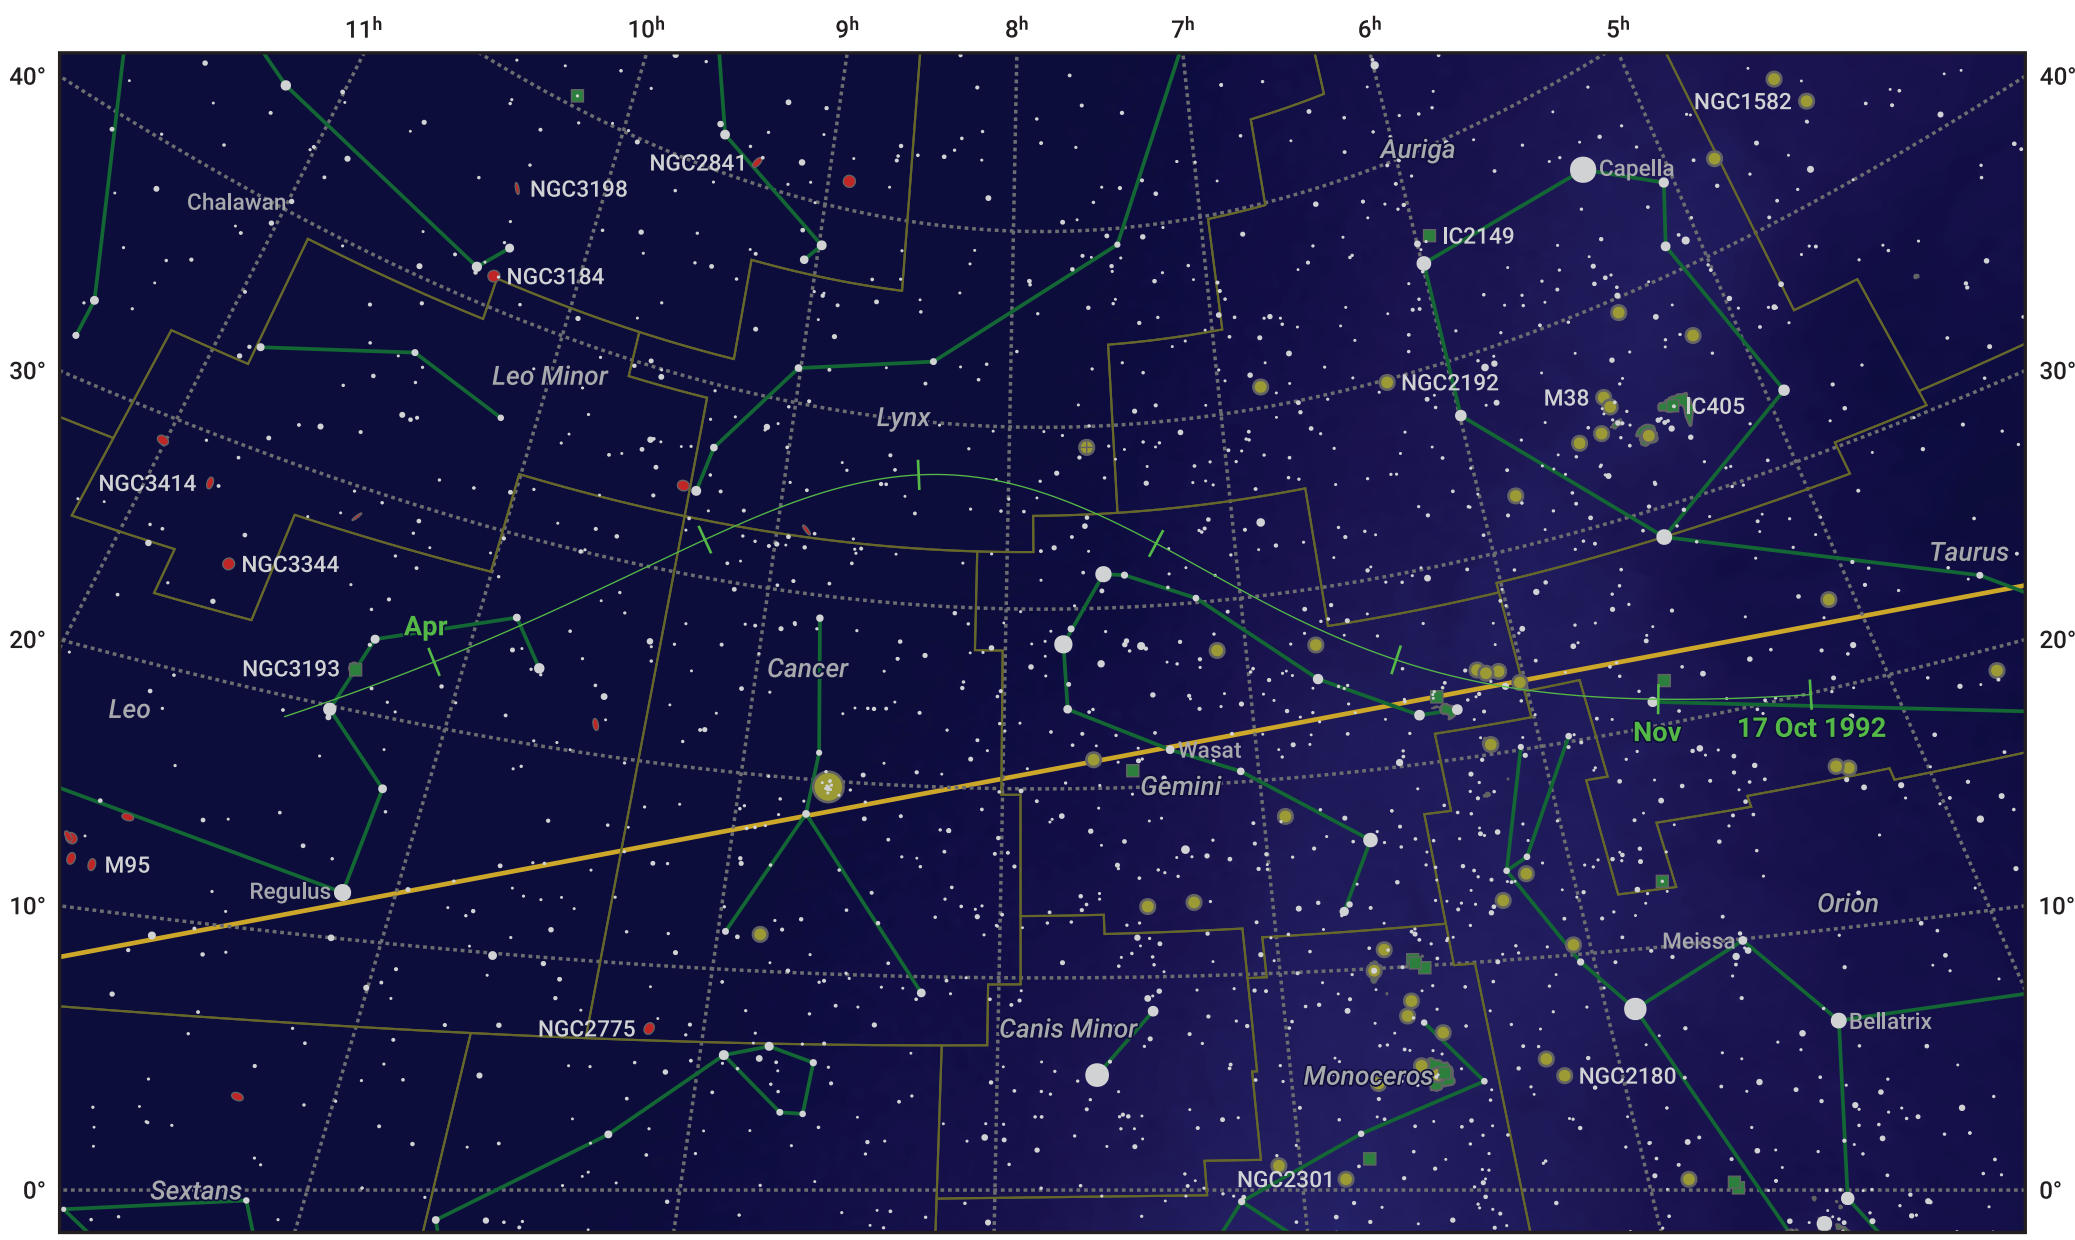

The path of 62P/Tsuchinshan starting on 17 Oct 1992

© Dominic Ford 2011–2024. Date markers placed at midnight UTC. Downloaded from <https://in-the-sky.org>

Magnitude scale: ● 7.0 ● 6.0 ● 5.0 ● 4.0 ● 3.0 ● 2.0 ● 1.0 ● 0.0

— Ecliptic Plane

● Galaxy ■ Bright nebula ● Open cluster ● Globular cluster

Date	Mag
1992 Oct 27	13.4
1992 Nov 1	12.9
1992 Nov 6	12.3
1992 Nov 16	11.3
1992 Nov 26	10.2
1992 Dec 7	9.2
1992 Dec 20	8.2
1993 Jan 1	7.6
1993 Feb 26	9.3
1993 Mar 1	9.5
1993 Mar 9	10.3
1993 Mar 19	11.3
1993 Mar 29	12.3
1993 Apr 8	13.4