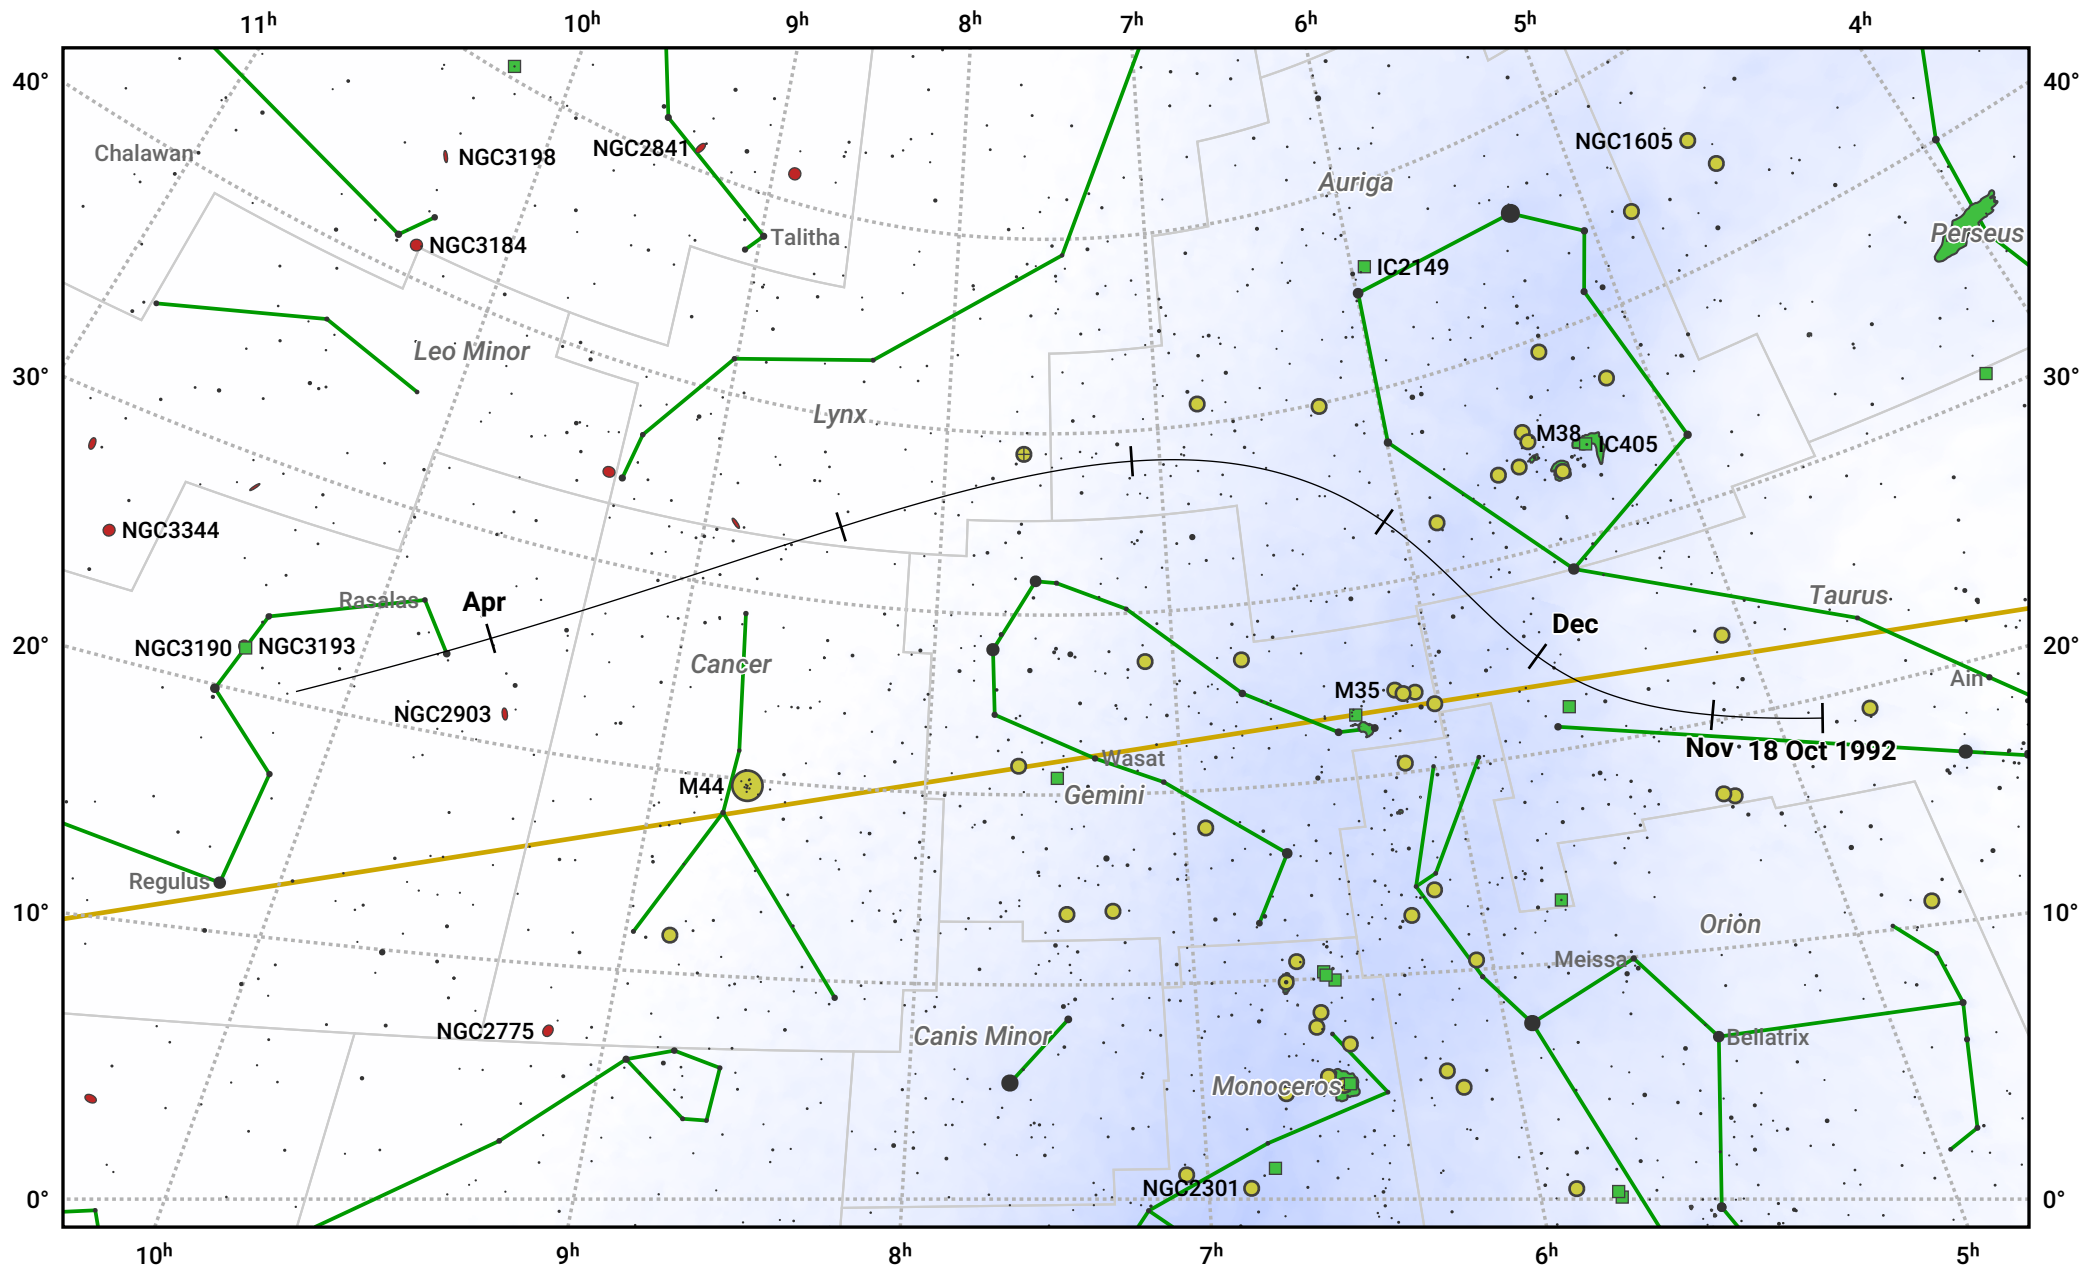

The path of 62P/Tsuchinshan starting on 18 Oct 1992

© Dominic Ford 2011–2024. Date markers placed at midnight UTC. Downloaded from <https://in-the-sky.org>

Magnitude scale: 7.0 6.0 5.0 4.0 3.0 2.0 1.0 0.0

— Ecliptic Plane

● Galaxy
 ■ Bright nebula
 ● Open cluster
 ⊕ Globular cluster

Date	Mag
1992 Nov 1	11.4
1992 Nov 2	11.4
1992 Nov 16	10.3
1992 Dec 1	9.3
1992 Dec 19	8.3
1993 Jan 1	7.8
1993 Mar 1	9.0
1993 Mar 7	9.3
1993 Mar 23	10.4
1993 Apr 7	11.4