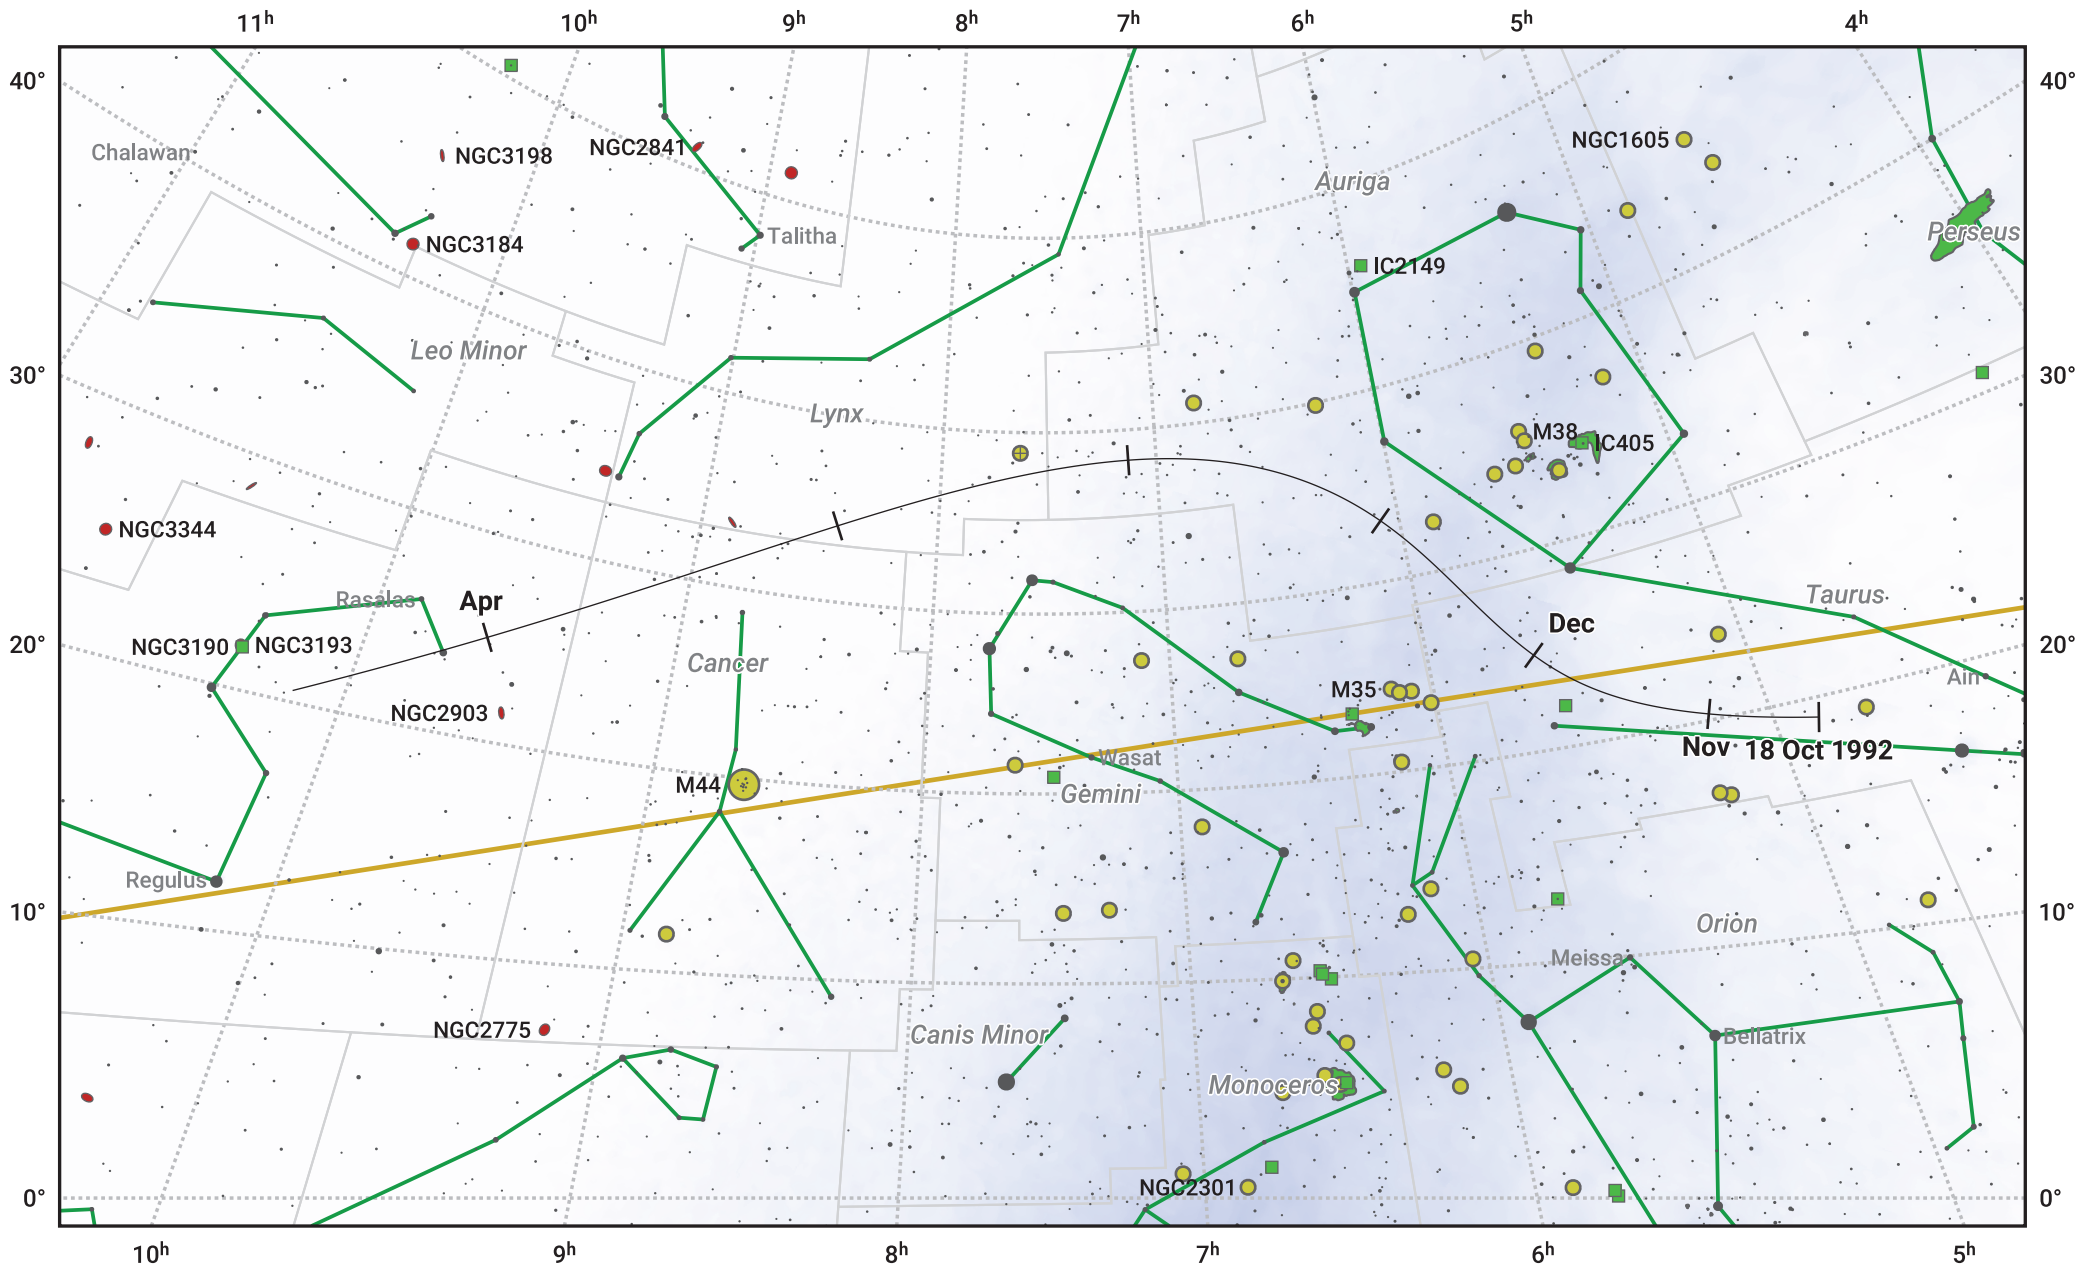

# The path of 62P/Tsuchinshan starting on 18 Oct 1992

© Dominic Ford 2011–2024. Date markers placed at midnight UTC. Downloaded from <https://in-the-sky.org>

Magnitude scale: 7.0 6.0 5.0 4.0 3.0 2.0 1.0 0.0

— Ecliptic Plane

- Galaxy
- Bright nebula
- Open cluster
- ⊕ Globular cluster

Date	Mag
1992 Nov 1	11.4
1992 Nov 2	11.4
1992 Nov 16	10.3
1992 Dec 1	9.3
1992 Dec 19	8.3
1993 Jan 1	7.8
1993 Mar 1	9.0
1993 Mar 7	9.3
1993 Mar 23	10.4
1993 Apr 7	11.4