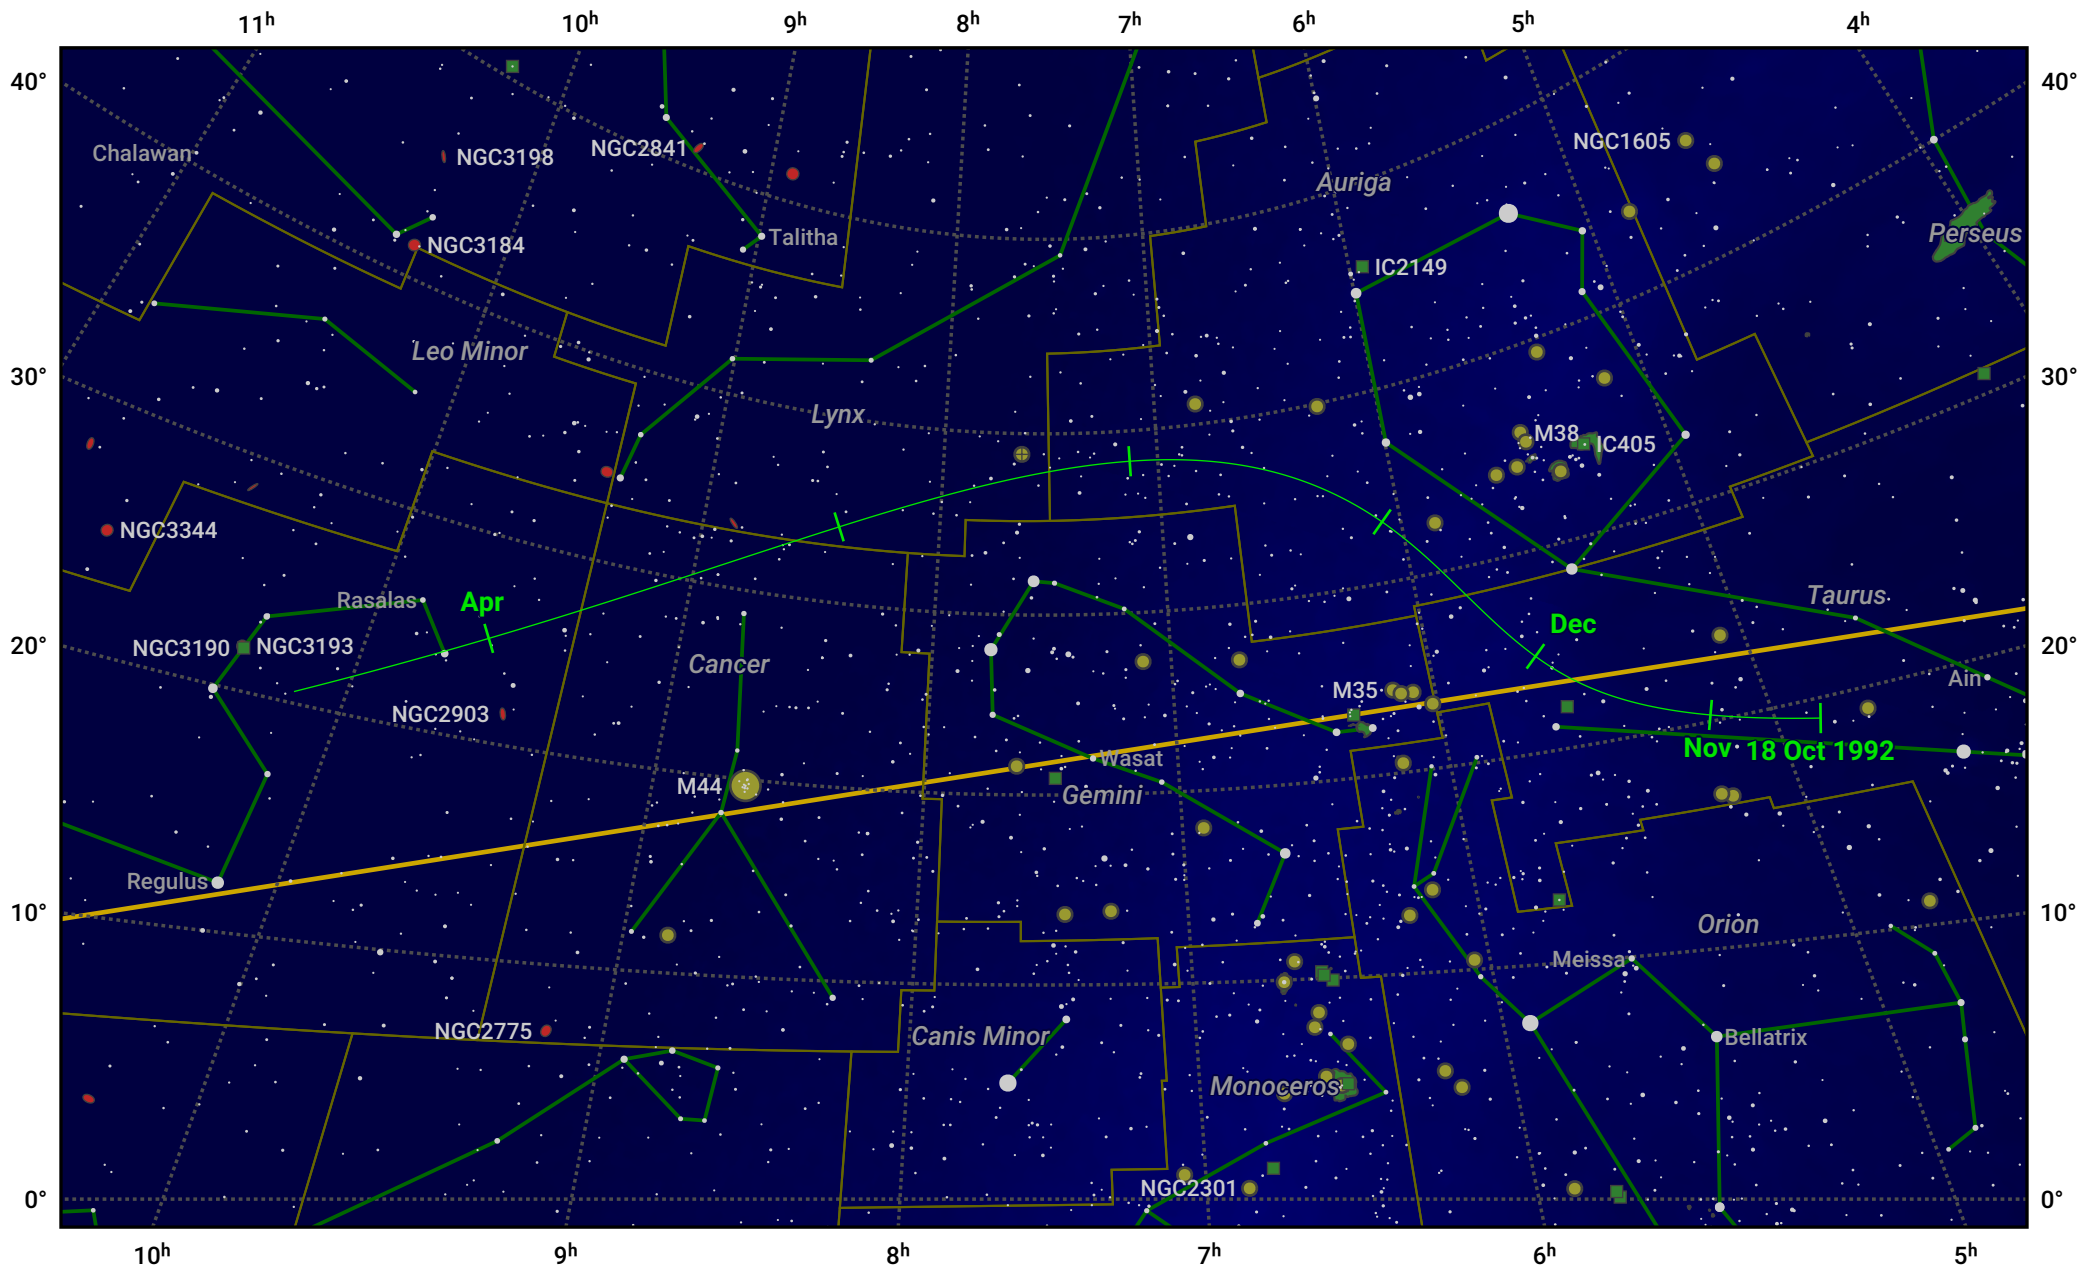

# The path of 62P/Tsuchinshan starting on 18 Oct 1992

© Dominic Ford 2011–2024. Date markers placed at midnight UTC. Downloaded from <https://in-the-sky.org>

Magnitude scale: 7.0 6.0 5.0 4.0 3.0 2.0 1.0 0.0

— Ecliptic Plane

Galaxy Bright nebula Open cluster Globular cluster

Date	Mag
1992 Nov 1	11.4
1992 Nov 2	11.4
1992 Nov 16	10.3
1992 Dec 1	9.3
1992 Dec 19	8.3
1993 Jan 1	7.8
1993 Mar 1	9.0
1993 Mar 7	9.3
1993 Mar 23	10.4
1993 Apr 7	11.4