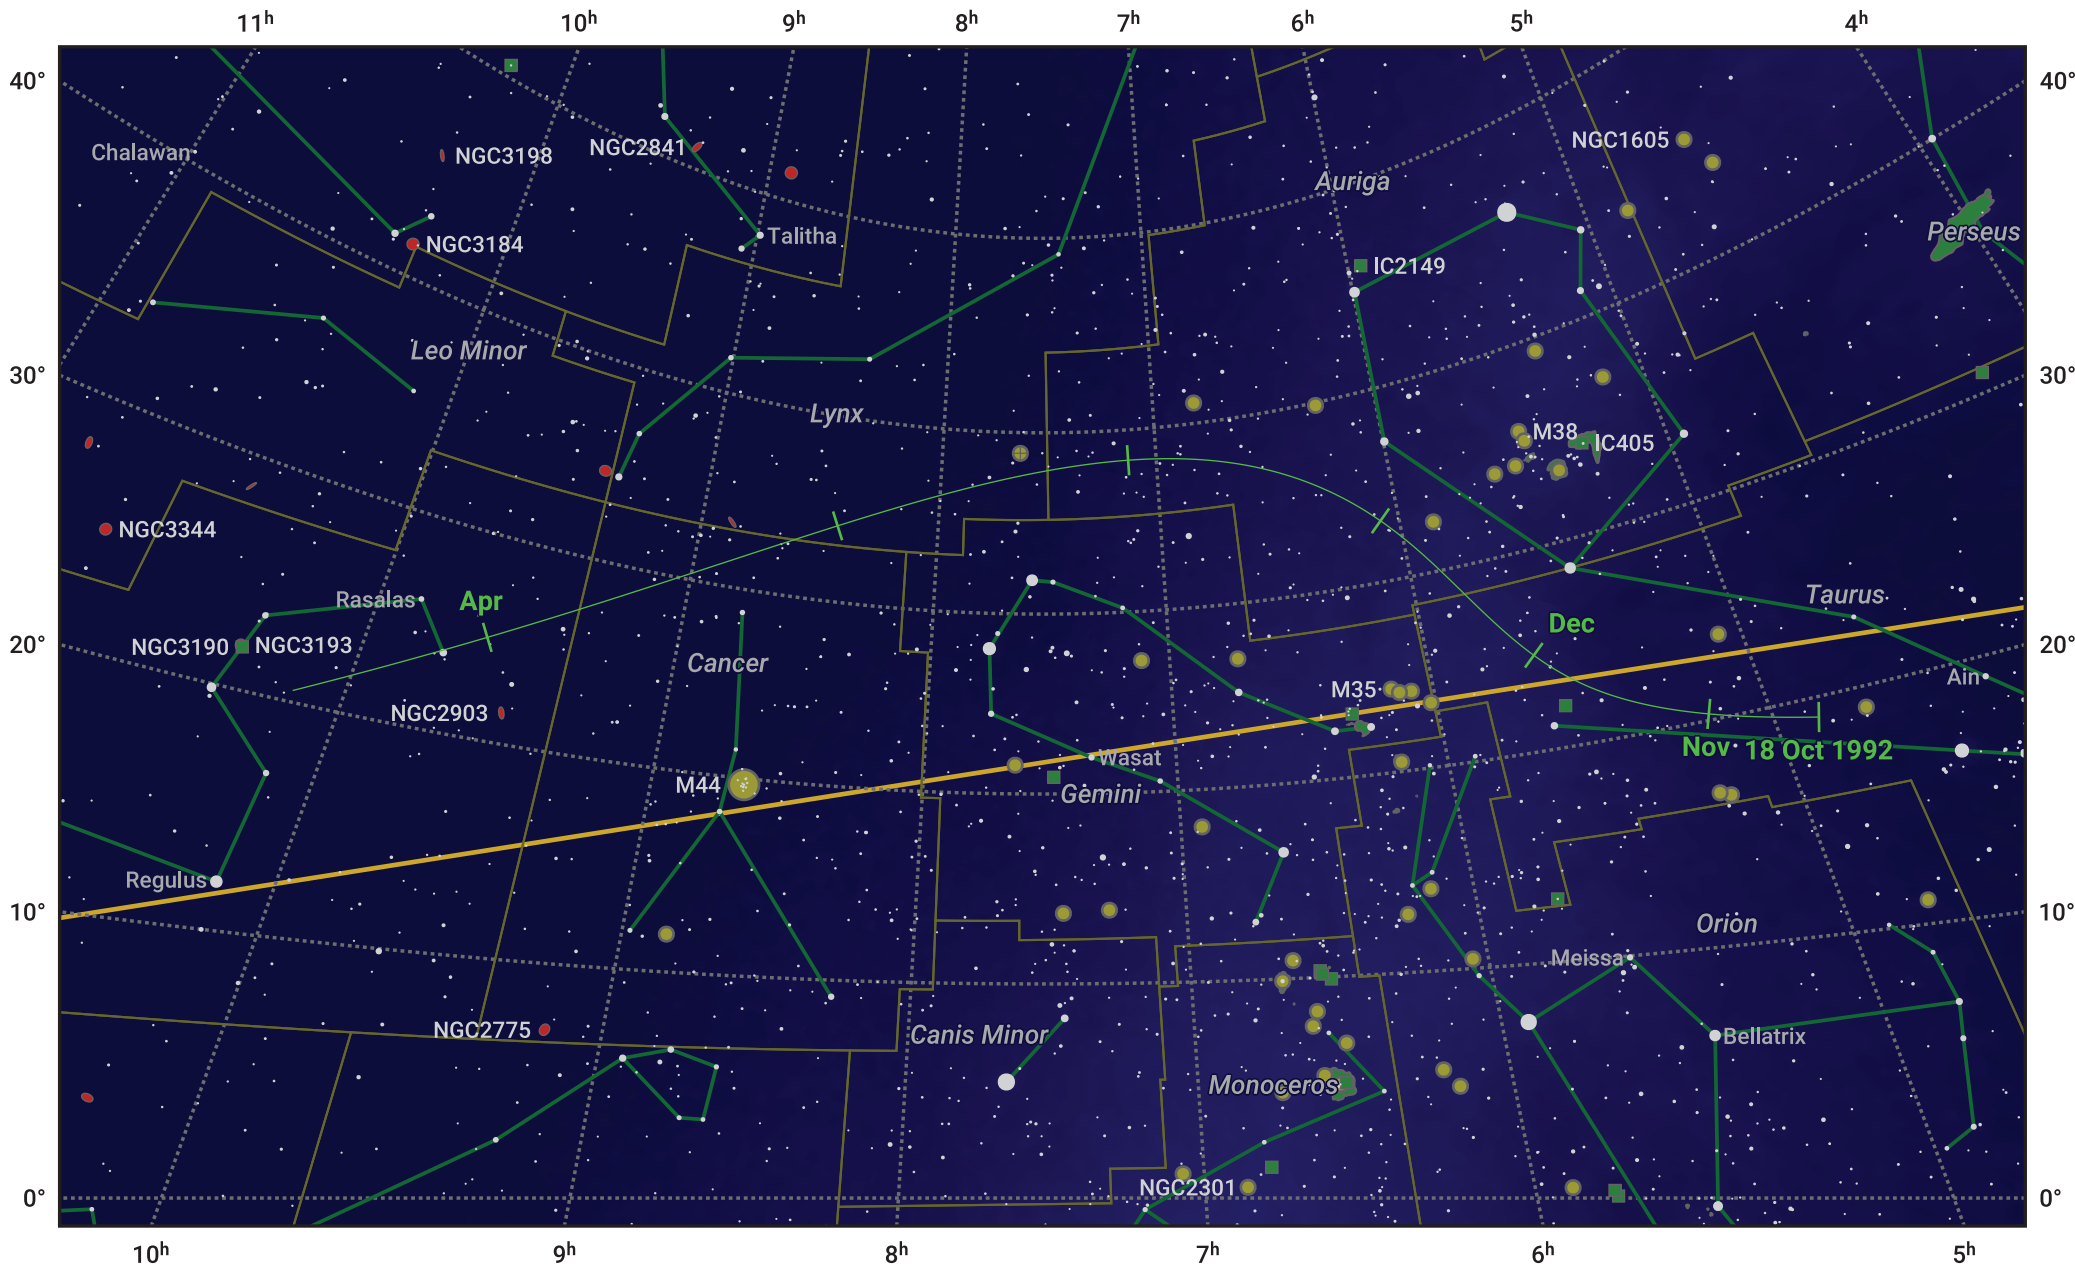

The path of 62P/Tsuchinshan starting on 18 Oct 1992

© Dominic Ford 2011–2024. Date markers placed at midnight UTC. Downloaded from <https://in-the-sky.org>

Magnitude scale: 7.0 6.0 5.0 4.0 3.0 2.0 1.0 0.0

- Galaxy
- Bright nebula
- Open cluster
- ⊕ Globular cluster

Date	Mag
1992 Nov 1	11.4
1992 Nov 2	11.4
1992 Nov 16	10.3
1992 Dec 1	9.3
1992 Dec 19	8.3
1993 Jan 1	7.8
1993 Mar 1	9.0
1993 Mar 7	9.3
1993 Mar 23	10.4
1993 Apr 7	11.4