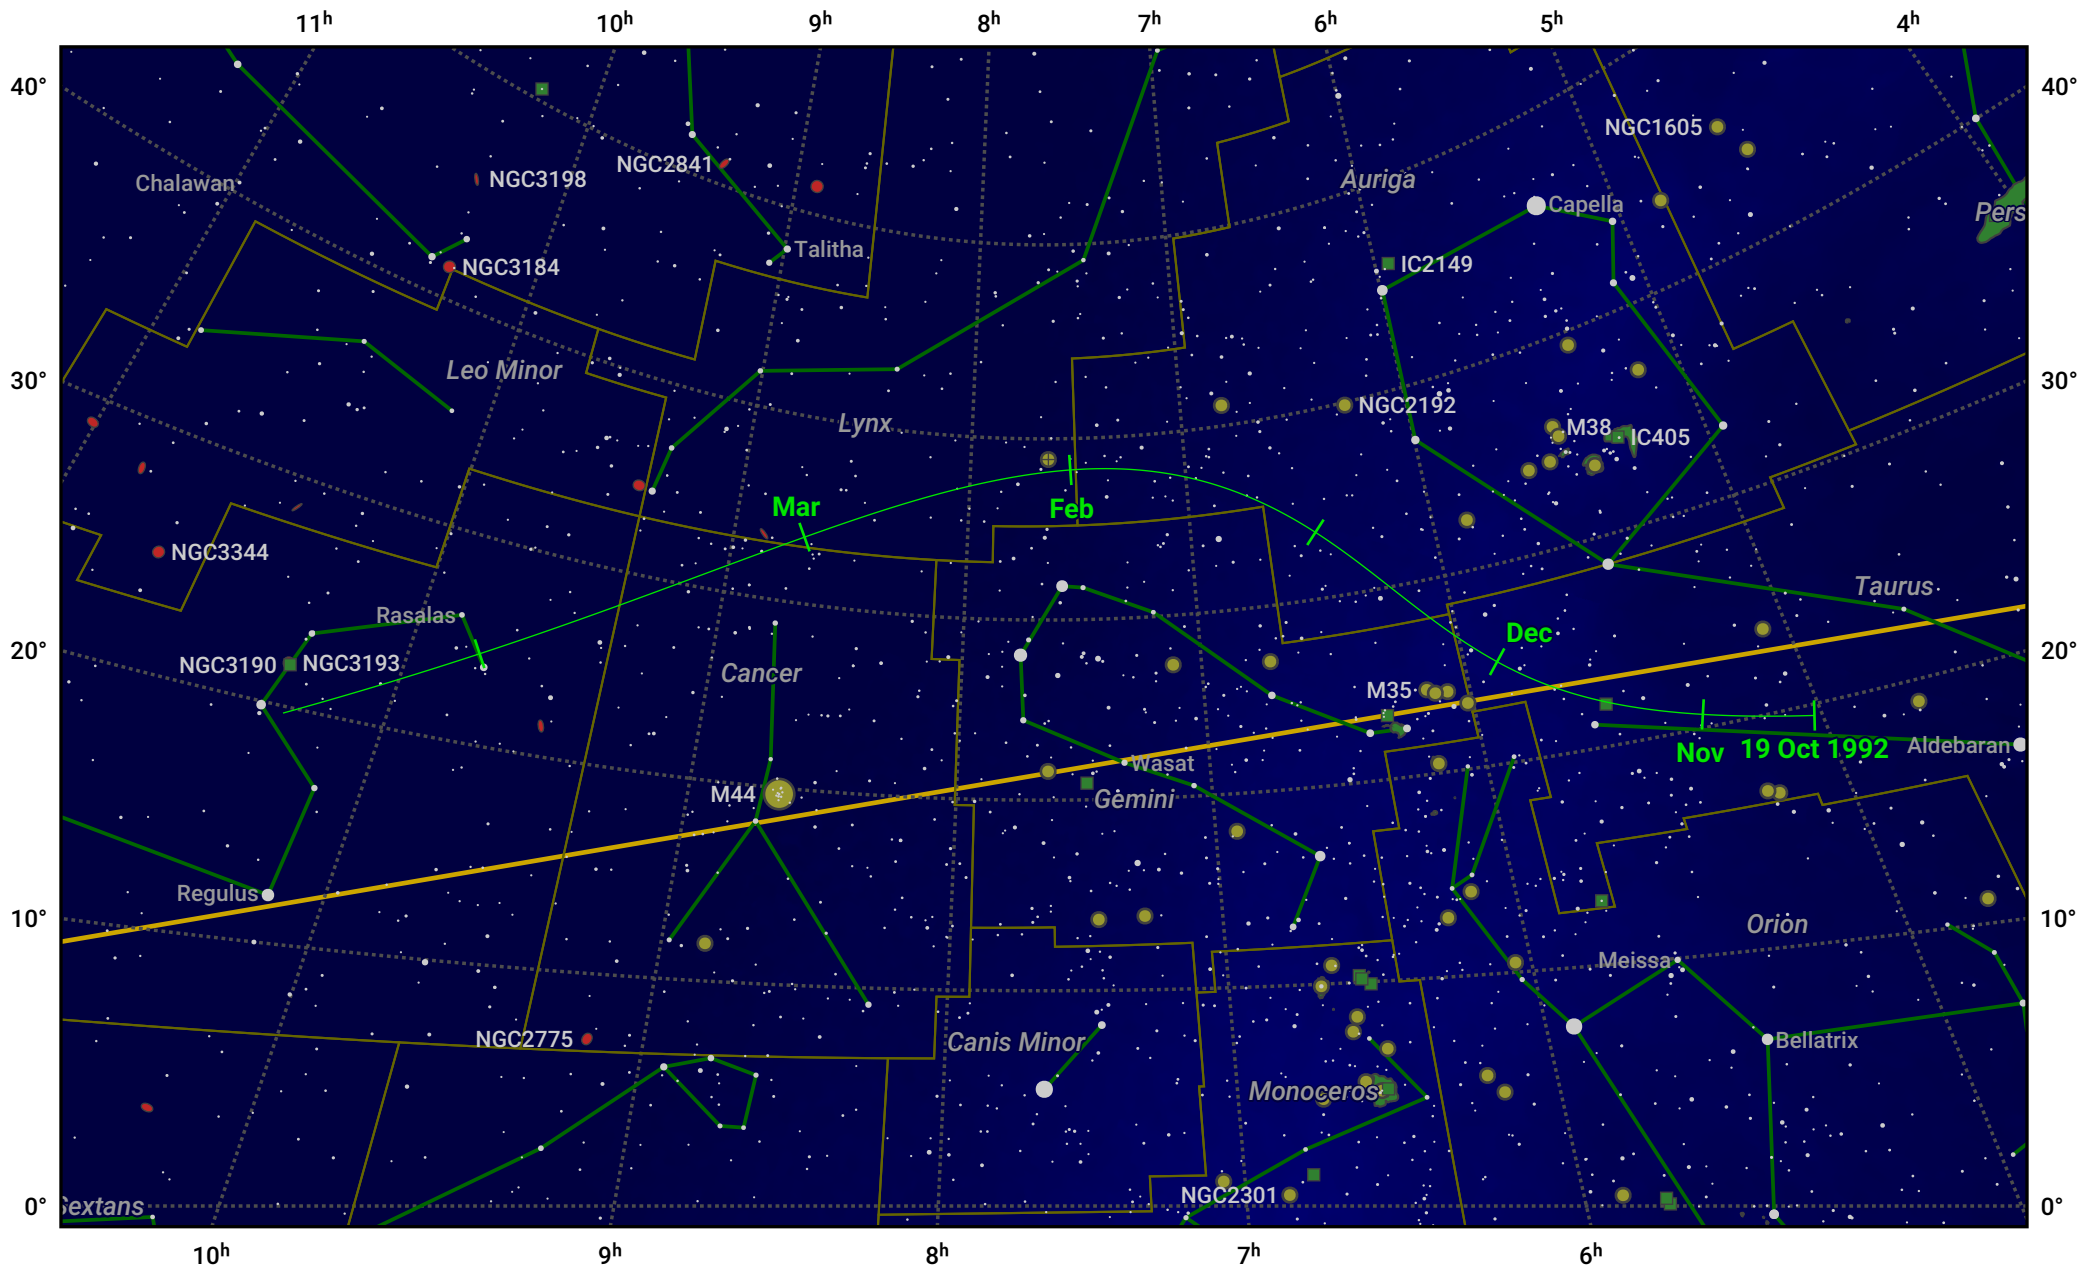

The path of 62P/Tsuchinshan starting on 19 Oct 1992

© Dominic Ford 2011–2024. Date markers placed at midnight UTC. Downloaded from <https://in-the-sky.org>

Magnitude scale: 7.0 6.0 5.0 4.0 3.0 2.0 1.0 0.0

— Ecliptic Plane

Galaxy Bright nebula Open cluster Globular cluster

Date	Mag
1992 Oct 30	12.9
1992 Nov 1	12.7
1992 Nov 9	11.9
1992 Nov 20	10.8
1992 Dec 1	9.8
1992 Dec 14	8.7
1993 Jan 1	7.7
1993 Feb 22	8.8
1993 Mar 1	9.3
1993 Mar 7	9.8
1993 Mar 19	10.9
1993 Mar 30	12.0
1993 Apr 10	13.0