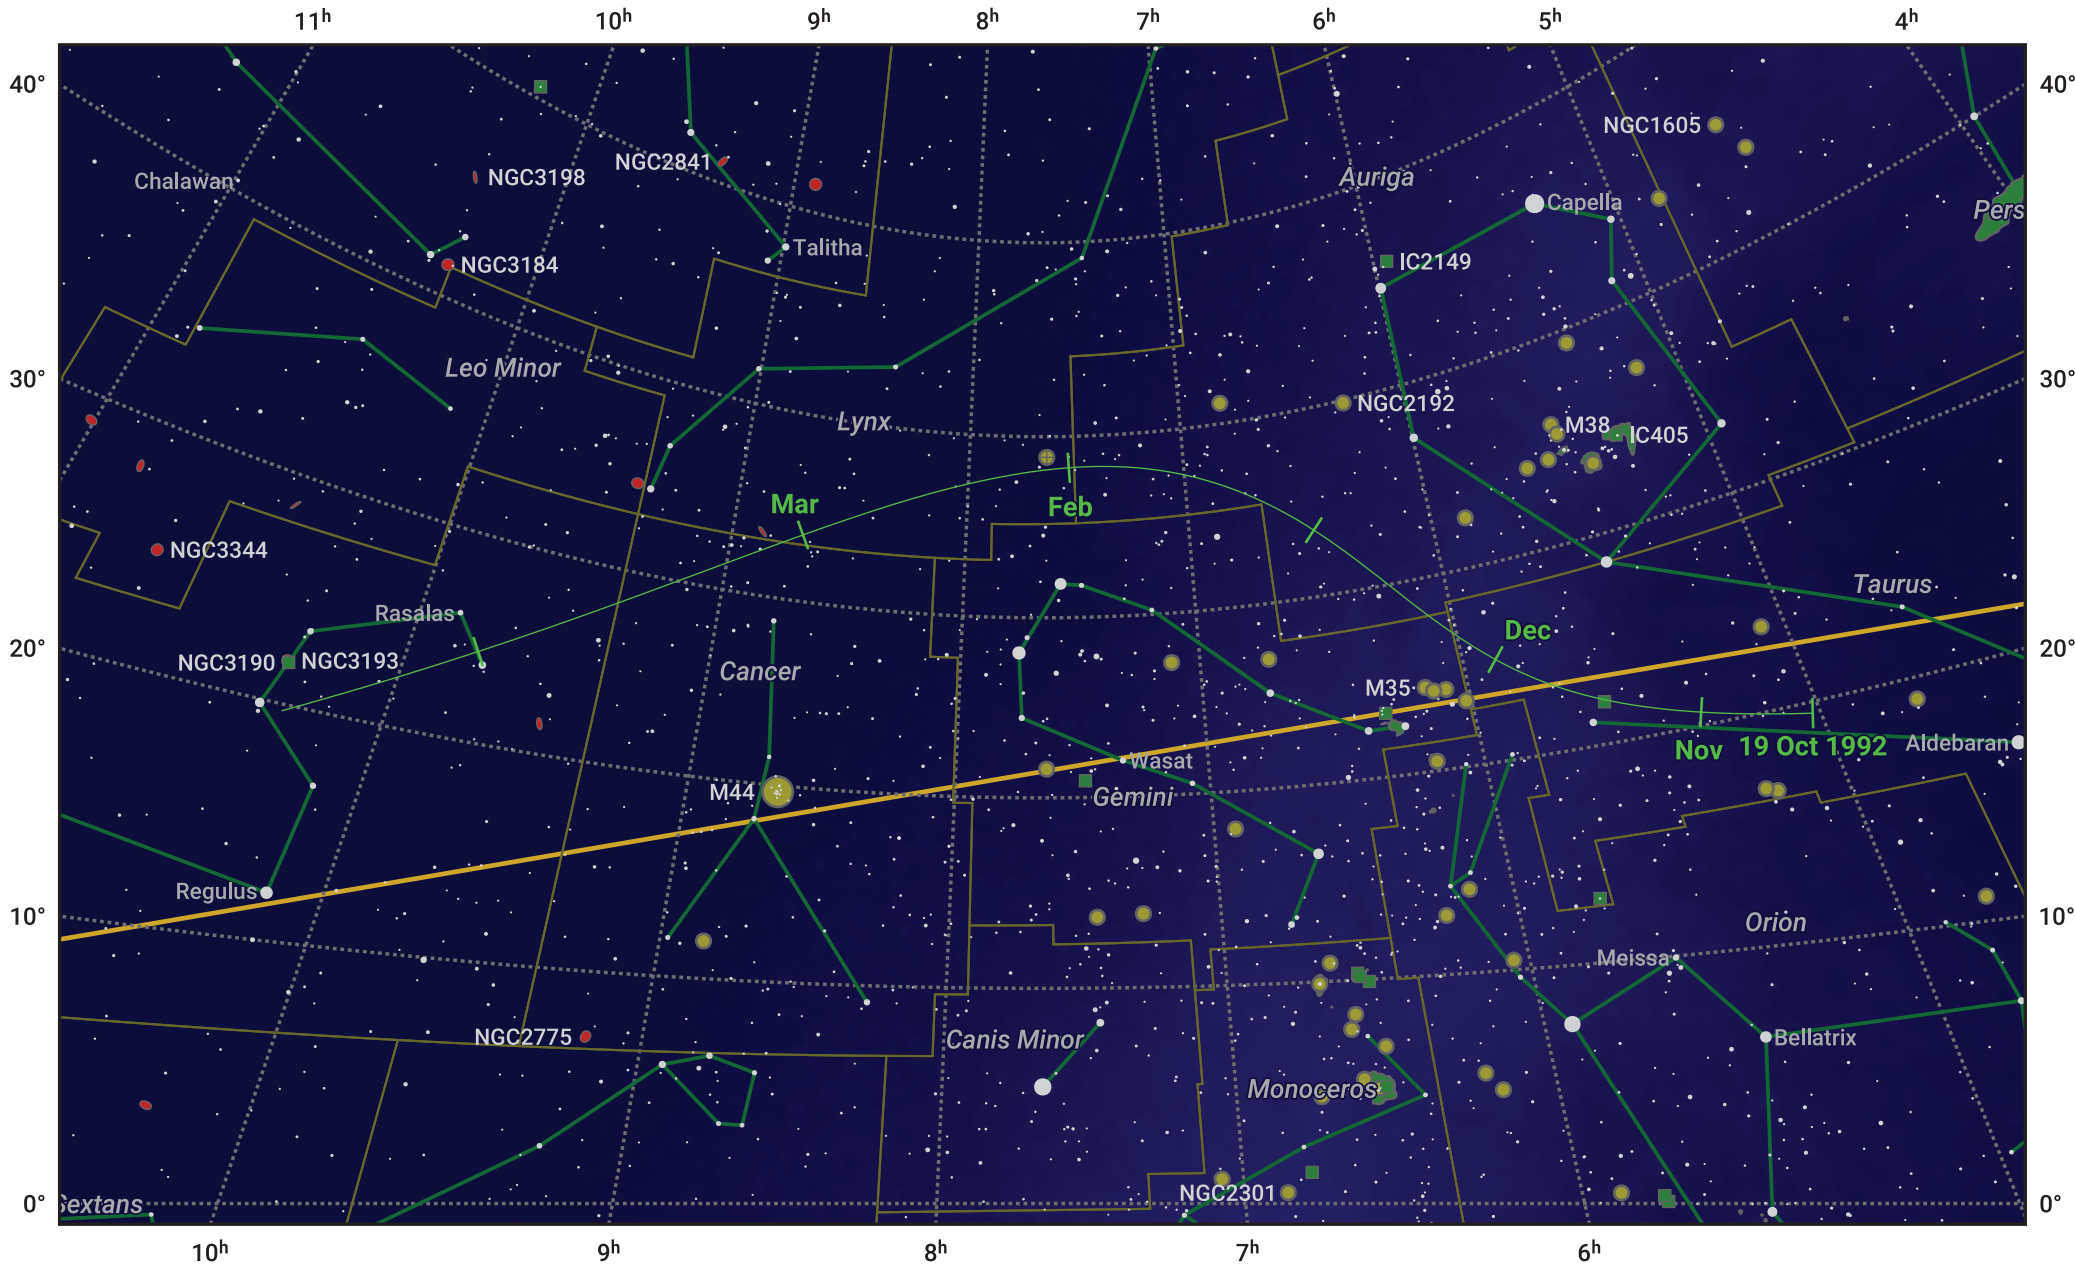

The path of 62P/Tsuchinshan starting on 19 Oct 1992

© Dominic Ford 2011–2024. Date markers placed at midnight UTC. Downloaded from <https://in-the-sky.org>

Magnitude scale: 7.0 6.0 5.0 4.0 3.0 2.0 1.0 0.0

— Ecliptic Plane

- ◐ Galaxy
- Bright nebula
- Open cluster
- Globular cluster

Date	Mag
1992 Oct 30	12.9
1992 Nov 1	12.7
1992 Nov 9	11.9
1992 Nov 20	10.8
1992 Dec 1	9.8
1992 Dec 14	8.7
1993 Jan 1	7.7
1993 Feb 22	8.8
1993 Mar 1	9.3
1993 Mar 7	9.8
1993 Mar 19	10.9
1993 Mar 30	12.0
1993 Apr 10	13.0