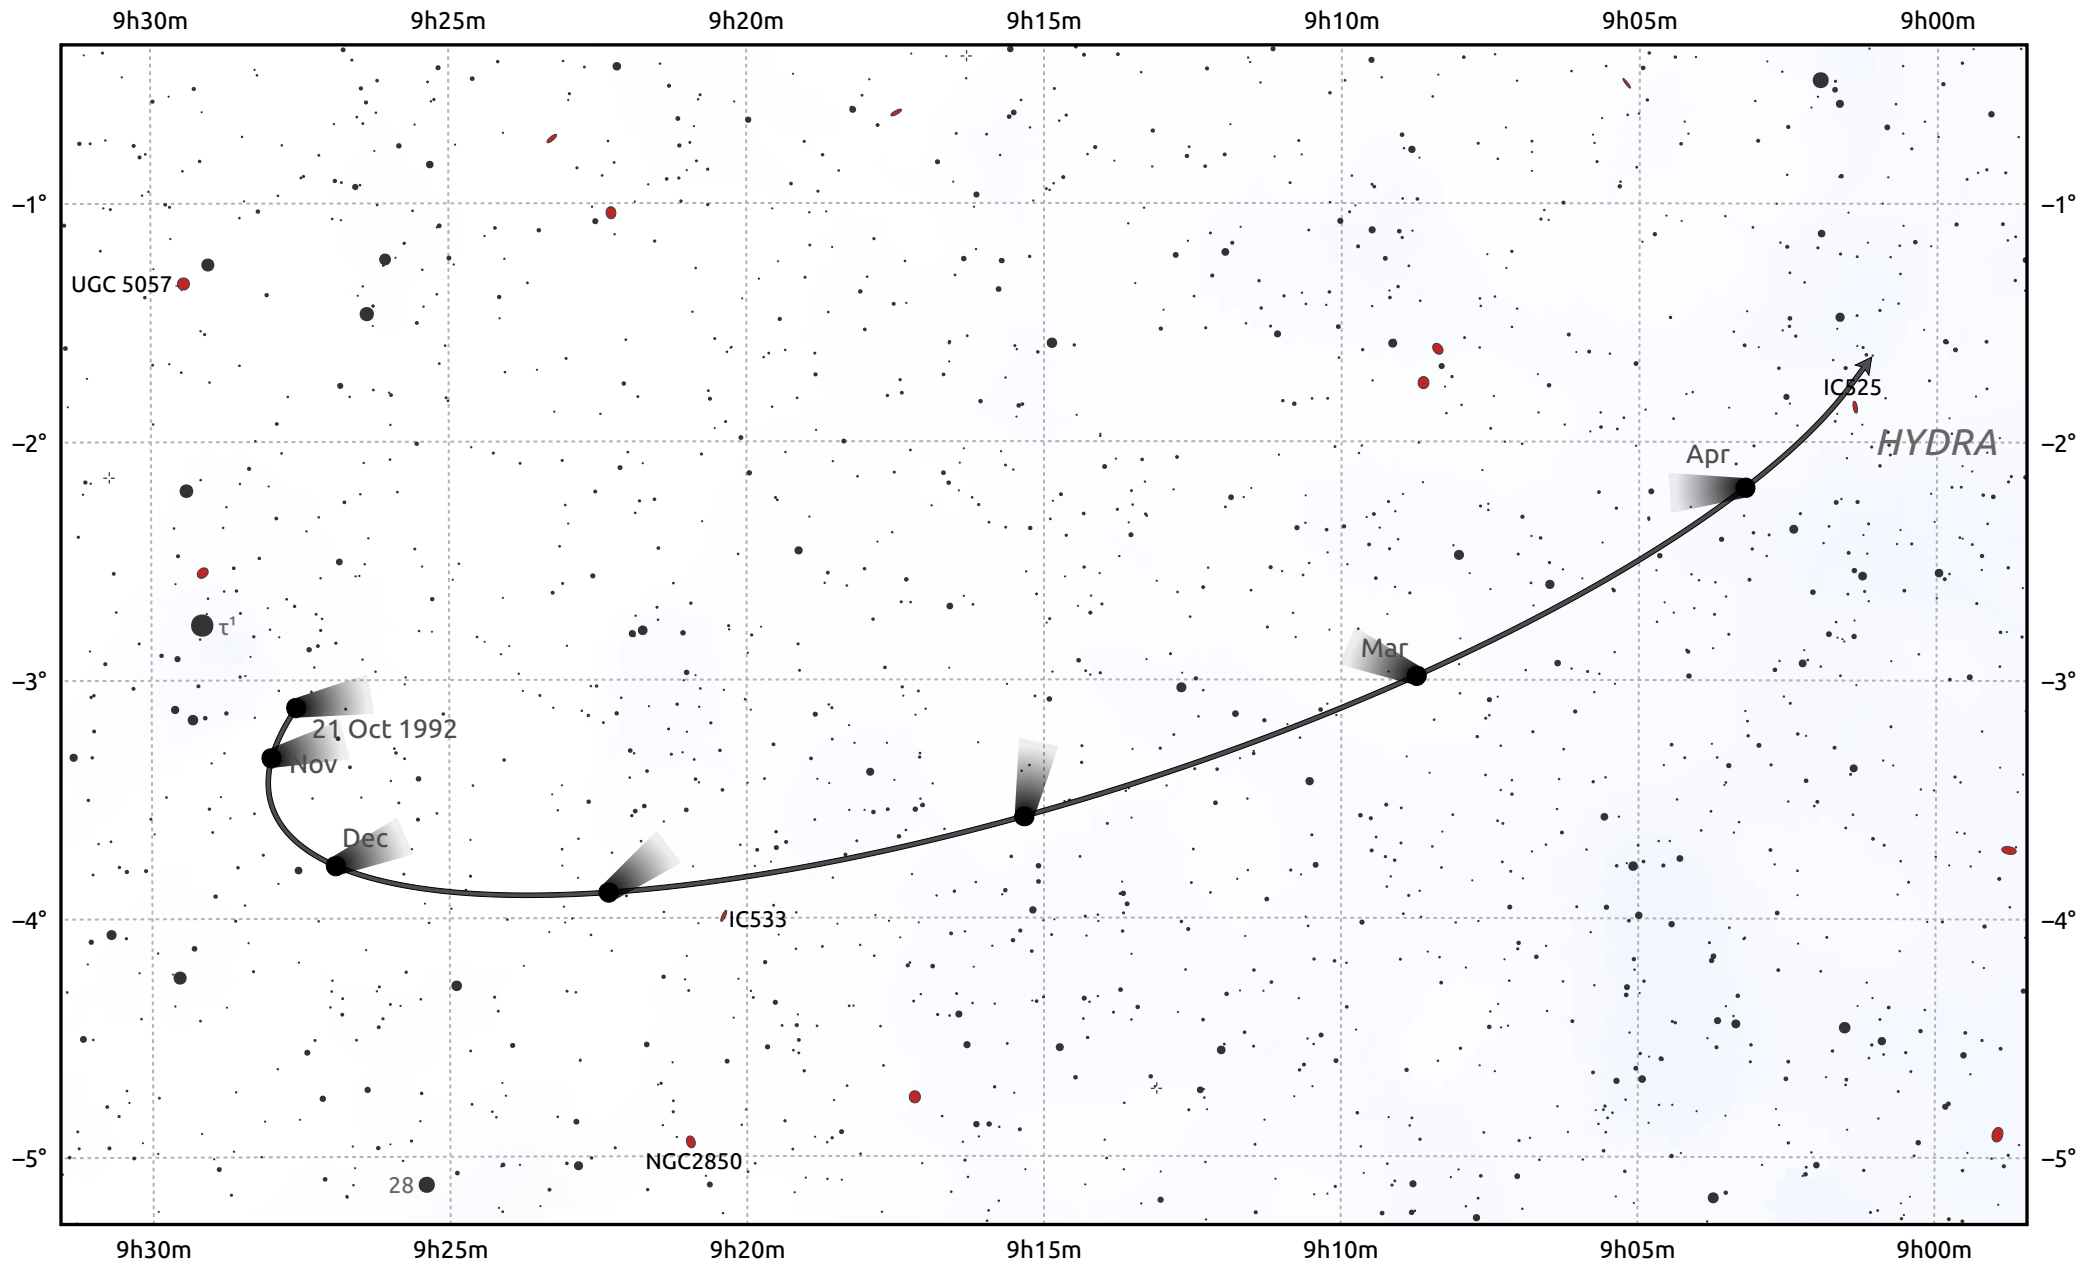

The path of 1P/Halley starting on 21 Oct 1992

© Dominic Ford 2011–2026. Date markers placed at midnight UTC. Downloaded from <https://in-the-sky.org>

Magnitude scale: 12.0 11.0 10.0 9.0 8.0 7.0 6.0 5.0 4.0

— Ecliptic Plane

- Galaxy
- Bright nebula
- Open cluster
- ⊕ Globular cluster
- + Planetary nebula

Date	Mag
1992 Nov 1	nan
1993 Jan 1	nan
1993 Mar 1	nan