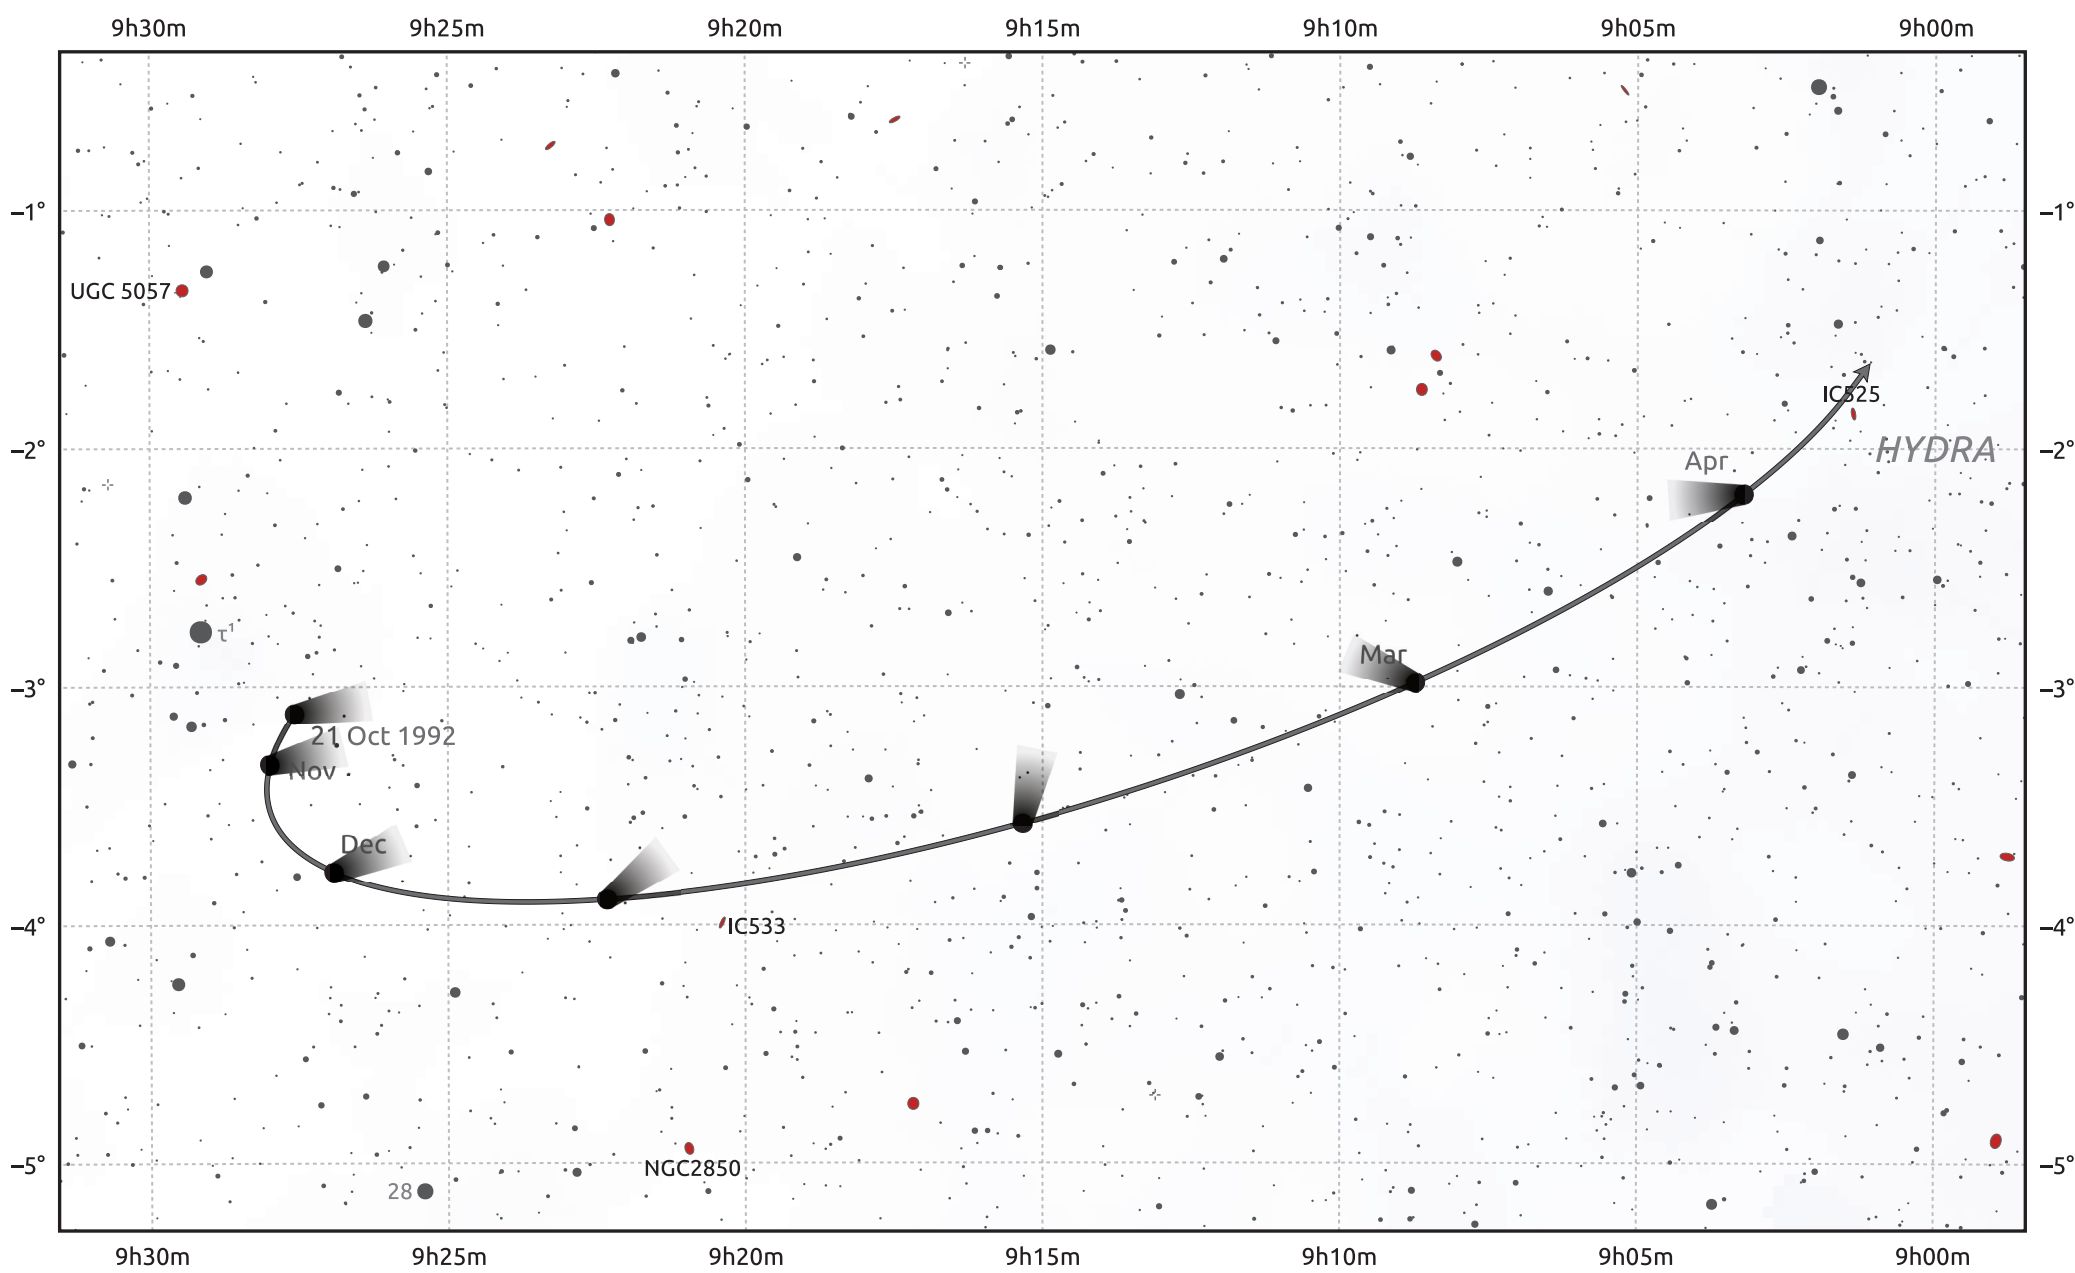

The path of 1P/Halley starting on 21 Oct 1992

© Dominic Ford 2011–2026. Date markers placed at midnight UTC. Downloaded from <https://in-the-sky.org>

Magnitude scale: 12.0 11.0 10.0 9.0 8.0 7.0 6.0 5.0 4.0

— Ecliptic Plane

- Galaxy
- Bright nebula
- Open cluster
- ⊕ Globular cluster
- + Planetary nebula

Date	Mag
1992 Nov 1	nan
1993 Jan 1	nan
1993 Mar 1	nan