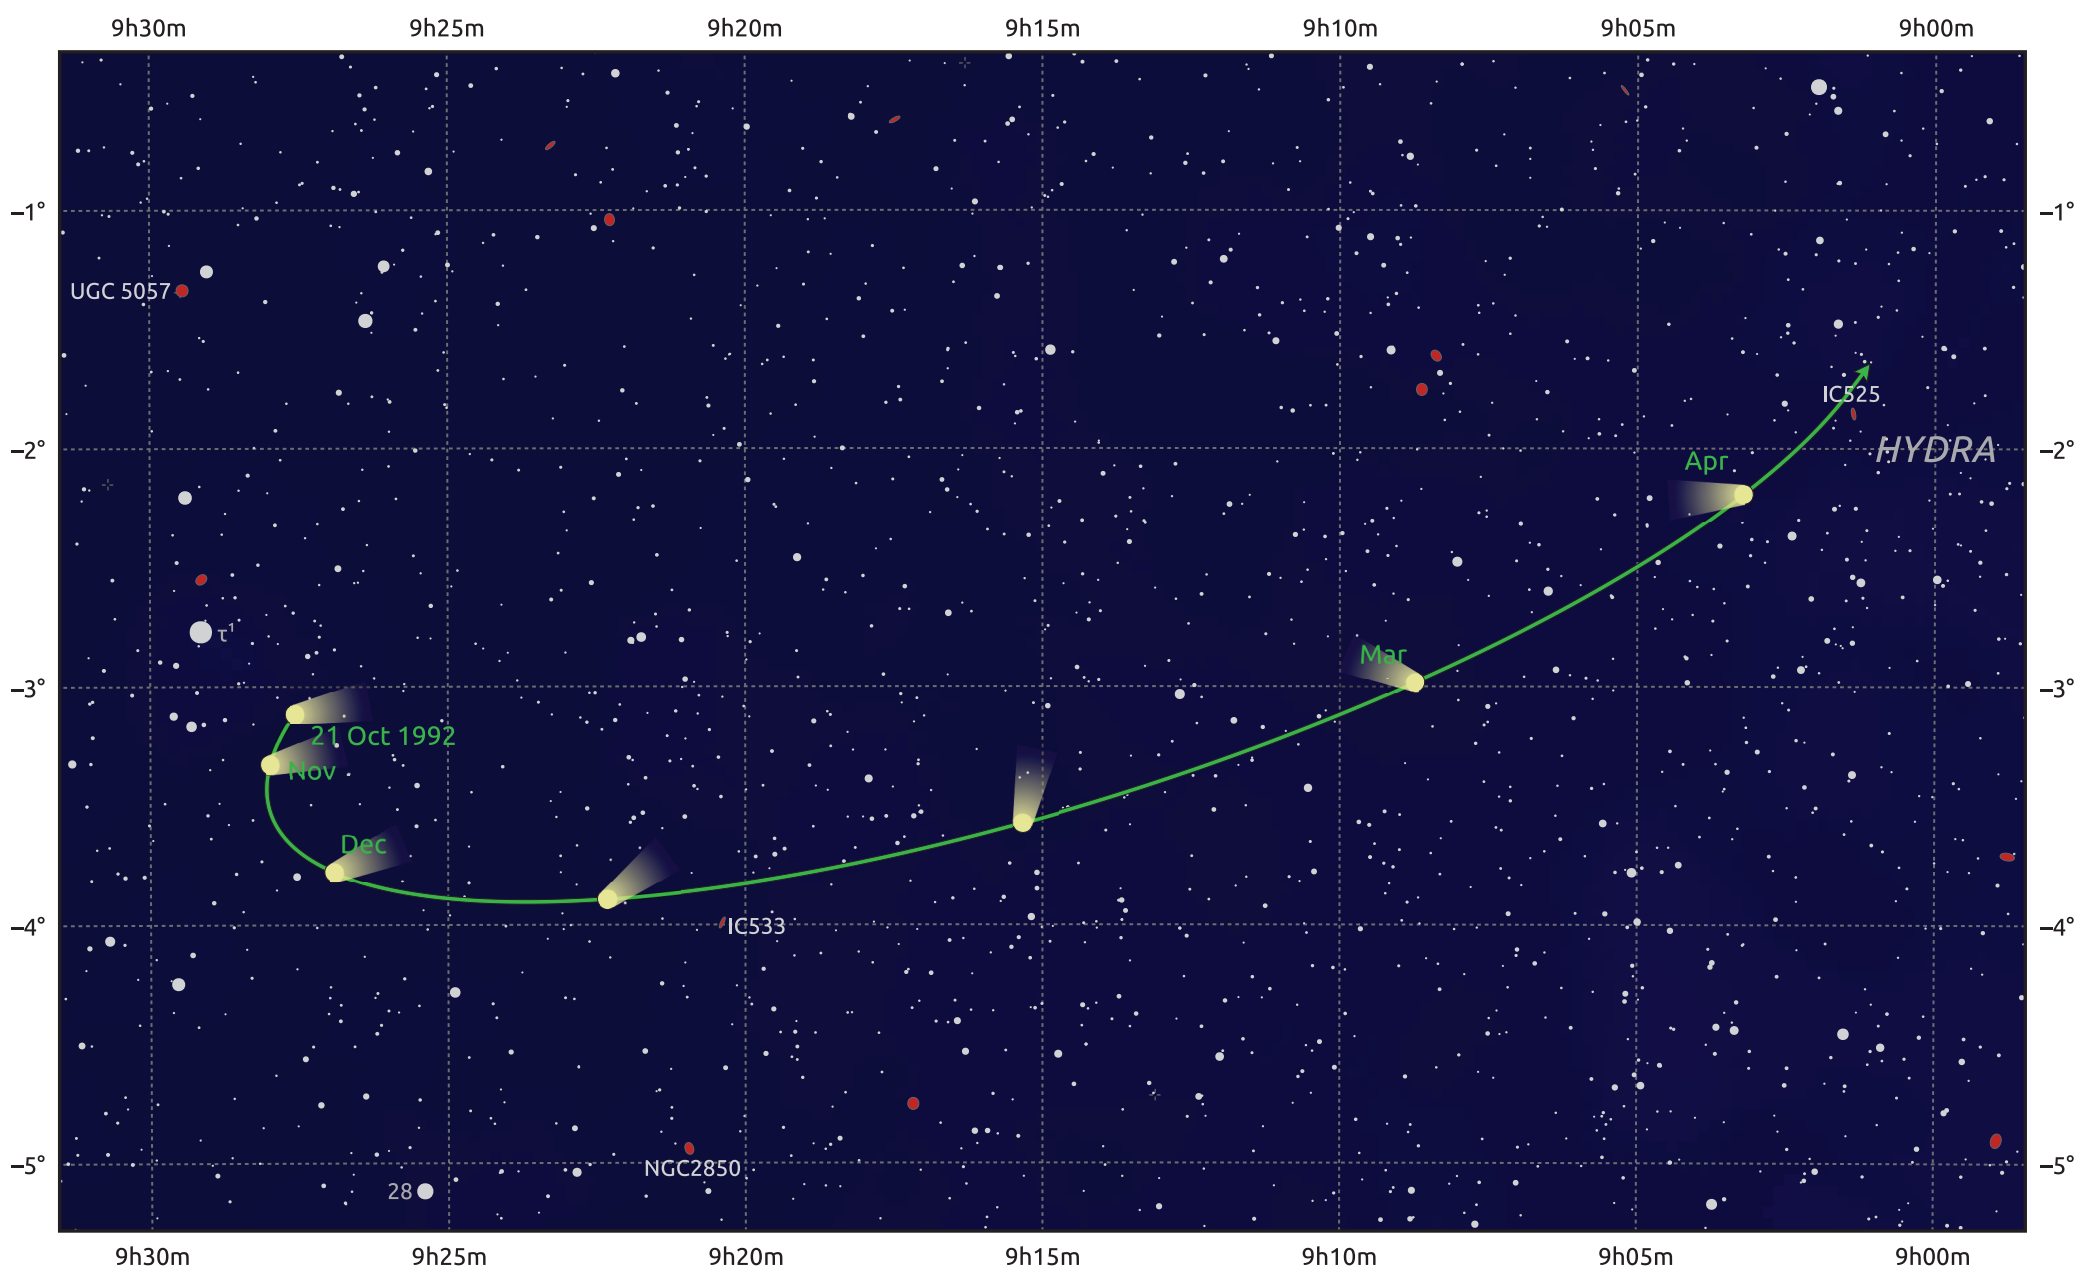

# The path of 1P/Halley starting on 21 Oct 1992

© Dominic Ford 2011–2026. Date markers placed at midnight UTC. Downloaded from <https://in-the-sky.org>

Magnitude scale: 12.0 11.0 10.0 9.0 8.0 7.0 6.0 5.0 4.0

— Ecliptic Plane

- Galaxy
- Bright nebula
- Open cluster
- ⊕ Globular cluster
- + Planetary nebula

Date	Mag
1992 Nov 1	nan
1993 Jan 1	nan
1993 Mar 1	nan