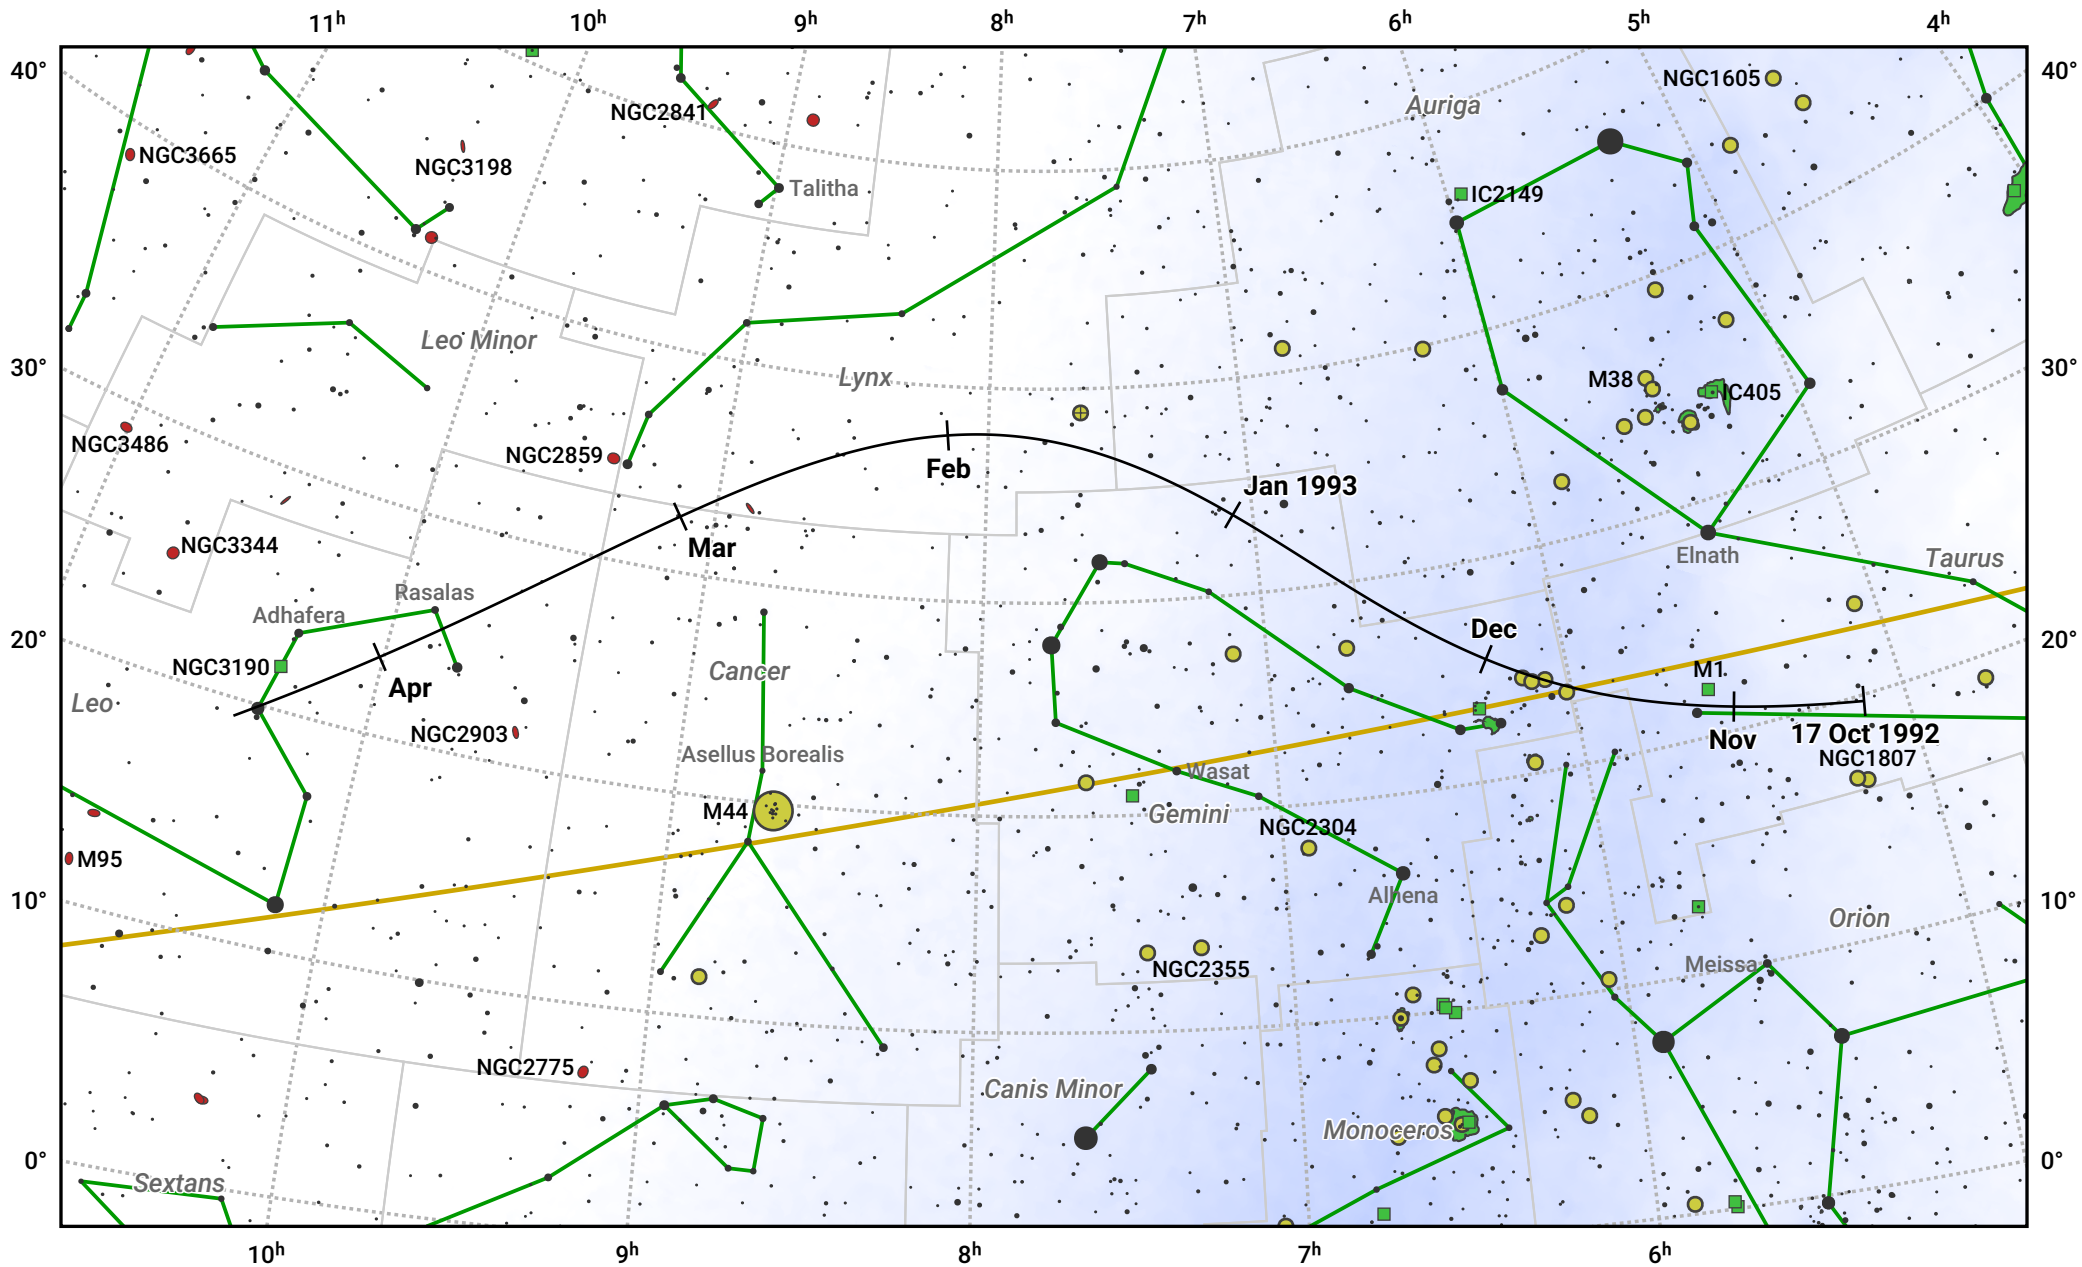

The path of 62P/Tsuchinshan starting on 17 Oct 1992

© Dominic Ford 2011–2024. Date markers placed at midnight UTC. Downloaded from <https://in-the-sky.org>

Magnitude scale: 7.0 6.0 5.0 4.0 3.0 2.0 1.0 0.0

— Ecliptic Plane

Galaxy Bright nebula Open cluster Globular cluster

Date	Mag
1992 Nov 1	11.3
1992 Nov 15	10.2
1992 Nov 30	9.2
1992 Dec 17	8.2
1993 Jan 1	7.6
1993 Mar 1	9.0
1993 Mar 5	9.2
1993 Mar 20	10.2
1993 Apr 3	11.2