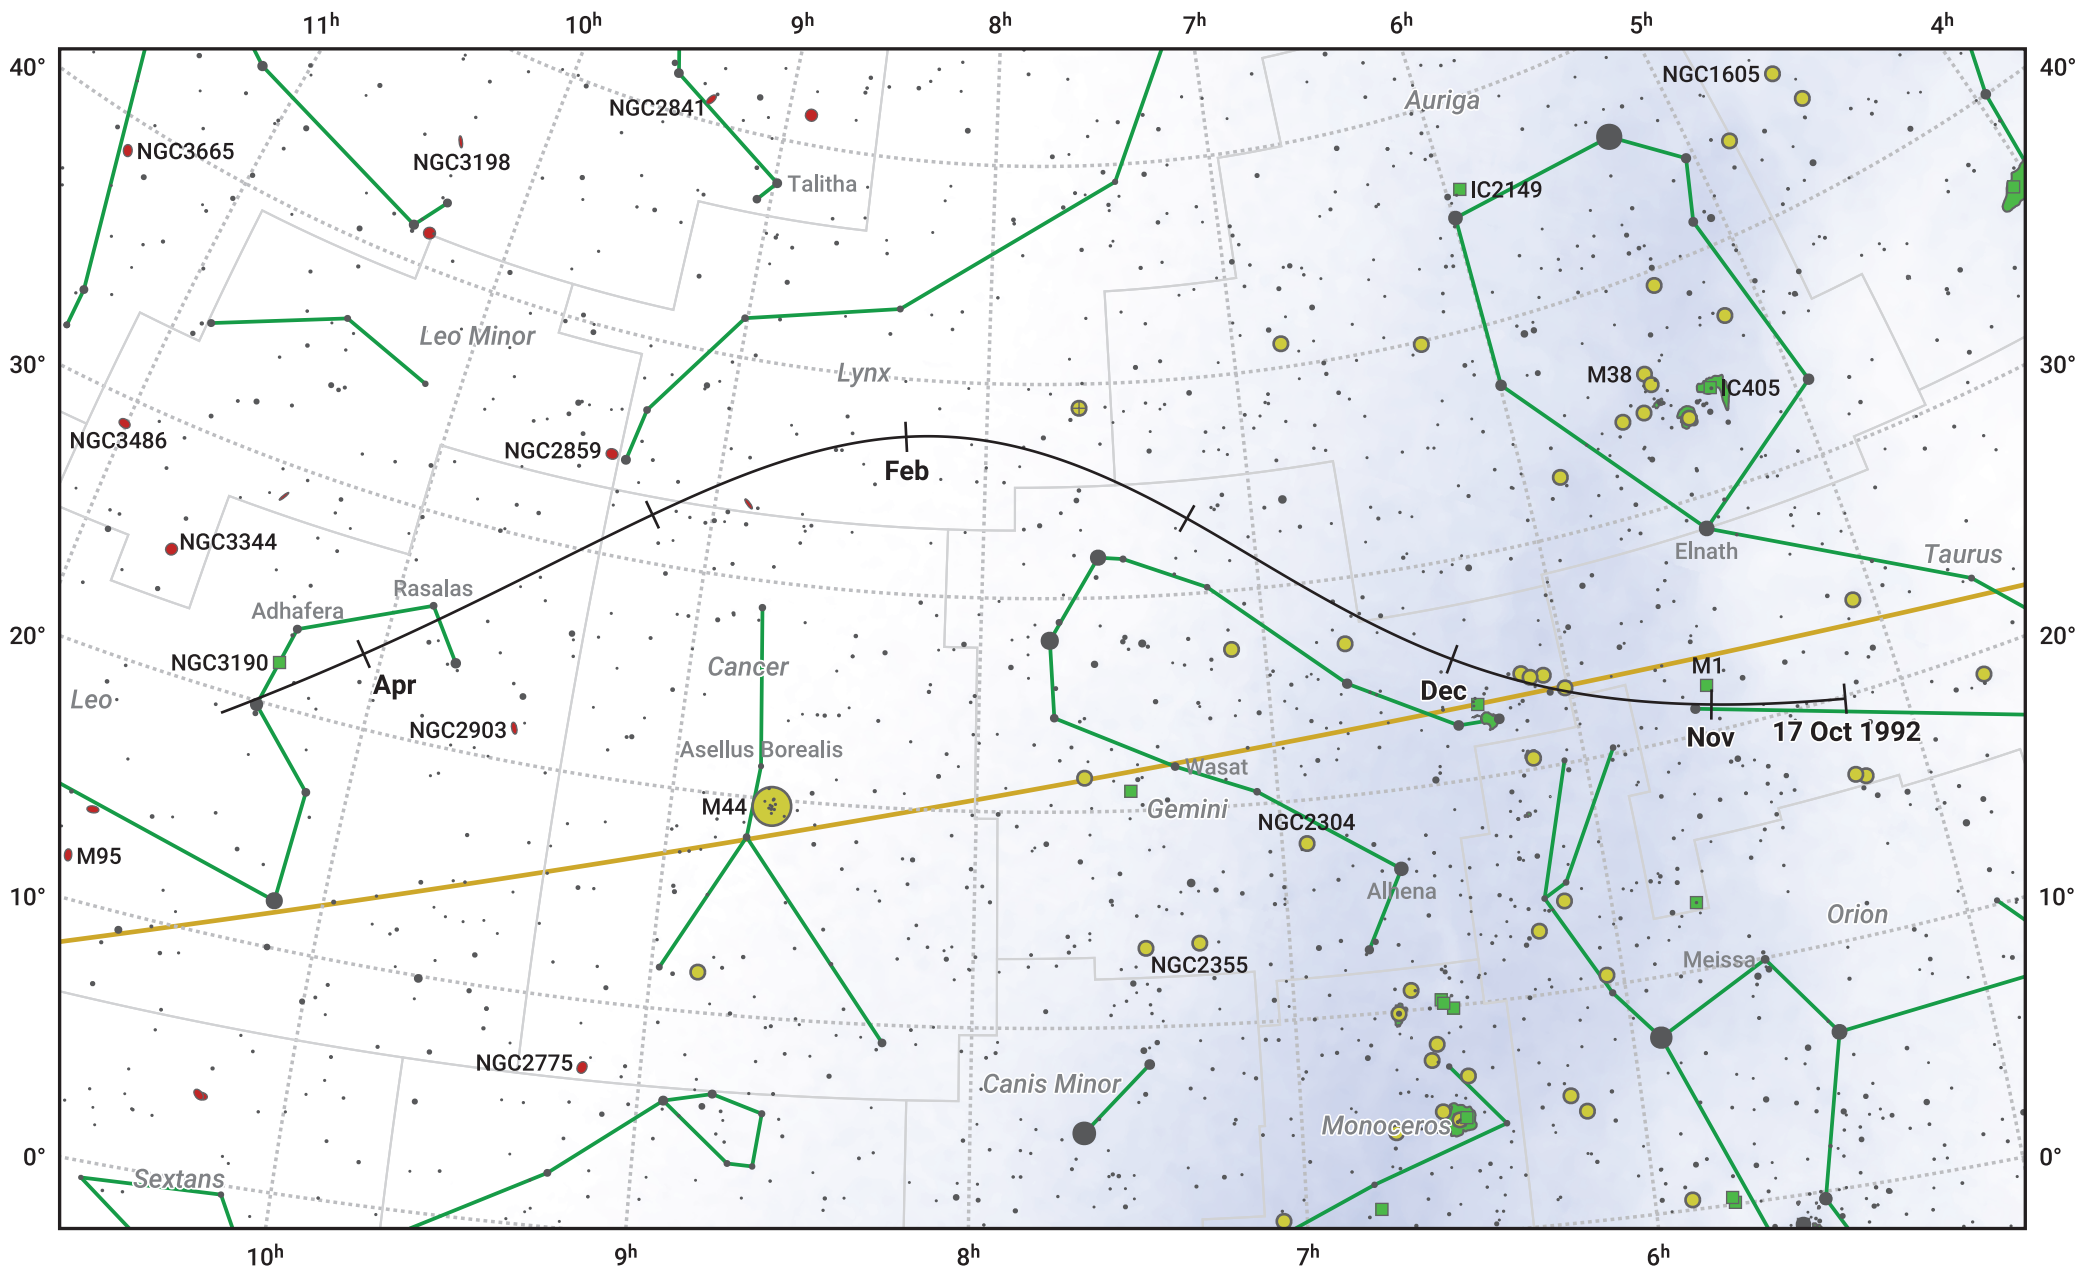

The path of 62P/Tsuchinshan starting on 17 Oct 1992

© Dominic Ford 2011–2024. Date markers placed at midnight UTC. Downloaded from <https://in-the-sky.org>

Magnitude scale: 7.0 6.0 5.0 4.0 3.0 2.0 1.0 0.0

Ecliptic Plane

Galaxy
 Bright nebula
 Open cluster
 Globular cluster

Date	Mag
1992 Nov 1	11.3
1992 Nov 15	10.3
1992 Nov 30	9.2
1992 Dec 18	8.2
1993 Jan 1	7.7
1993 Mar 1	9.0
1993 Mar 4	9.2
1993 Mar 19	10.2
1993 Apr 3	11.3