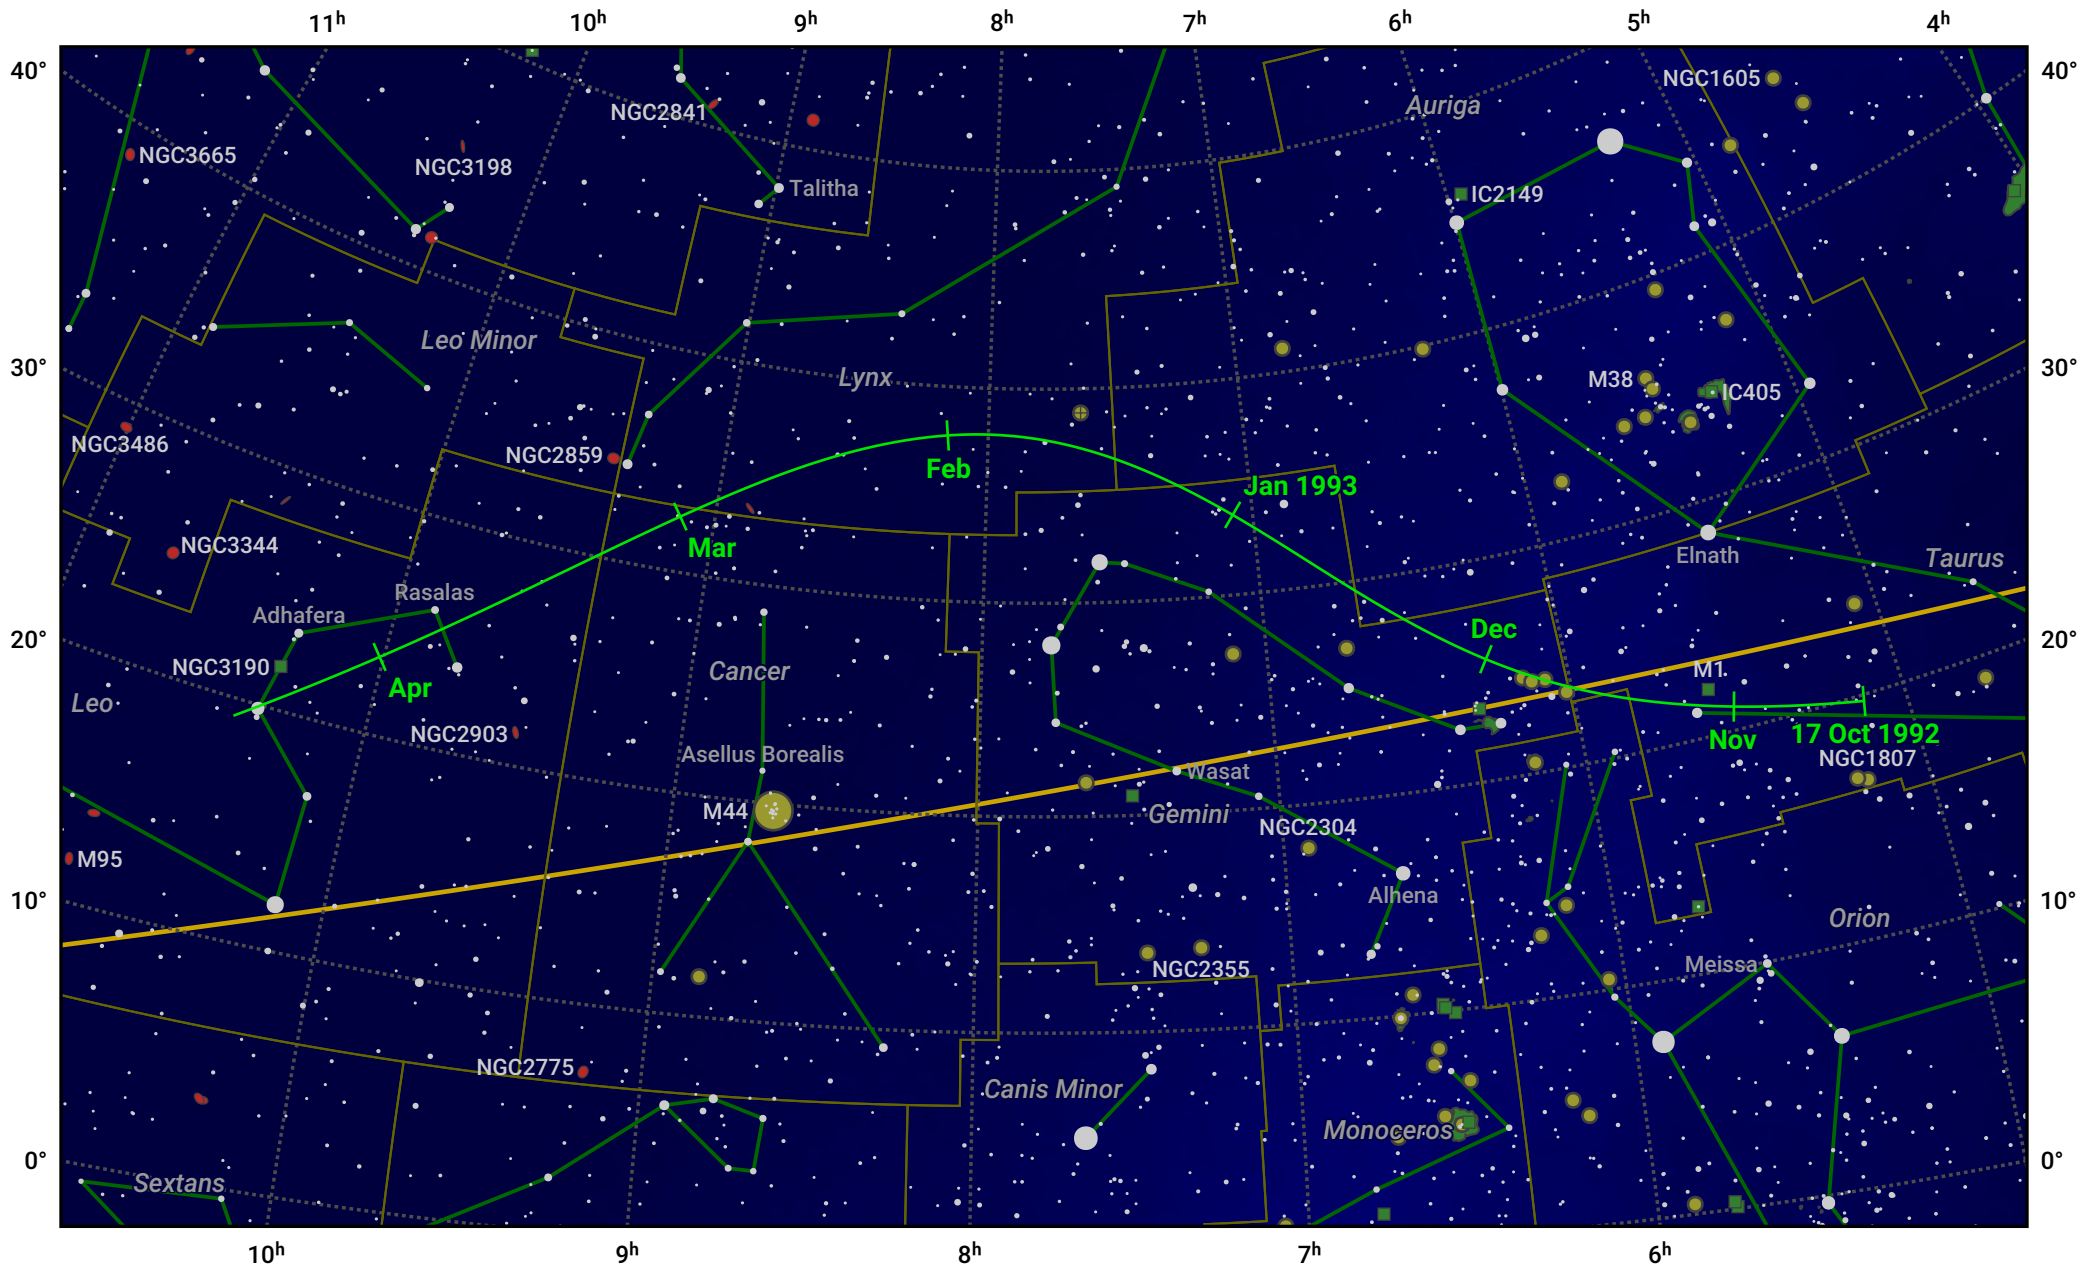

The path of 62P/Tsuchinshan starting on 17 Oct 1992

© Dominic Ford 2011–2024. Date markers placed at midnight UTC. Downloaded from <https://in-the-sky.org>

Magnitude scale: · 7.0 · 6.0 · 5.0 · 4.0 · 3.0 · 2.0 · 1.0 ● 0.0

— Ecliptic Plane

● Galaxy ■ Bright nebula ● Open cluster ⊕ Globular cluster

Date	Mag
1992 Nov 1	11.3
1992 Nov 15	10.2
1992 Nov 30	9.2
1992 Dec 17	8.2
1993 Jan 1	7.6
1993 Mar 1	9.0
1993 Mar 5	9.2
1993 Mar 20	10.2
1993 Apr 3	11.2