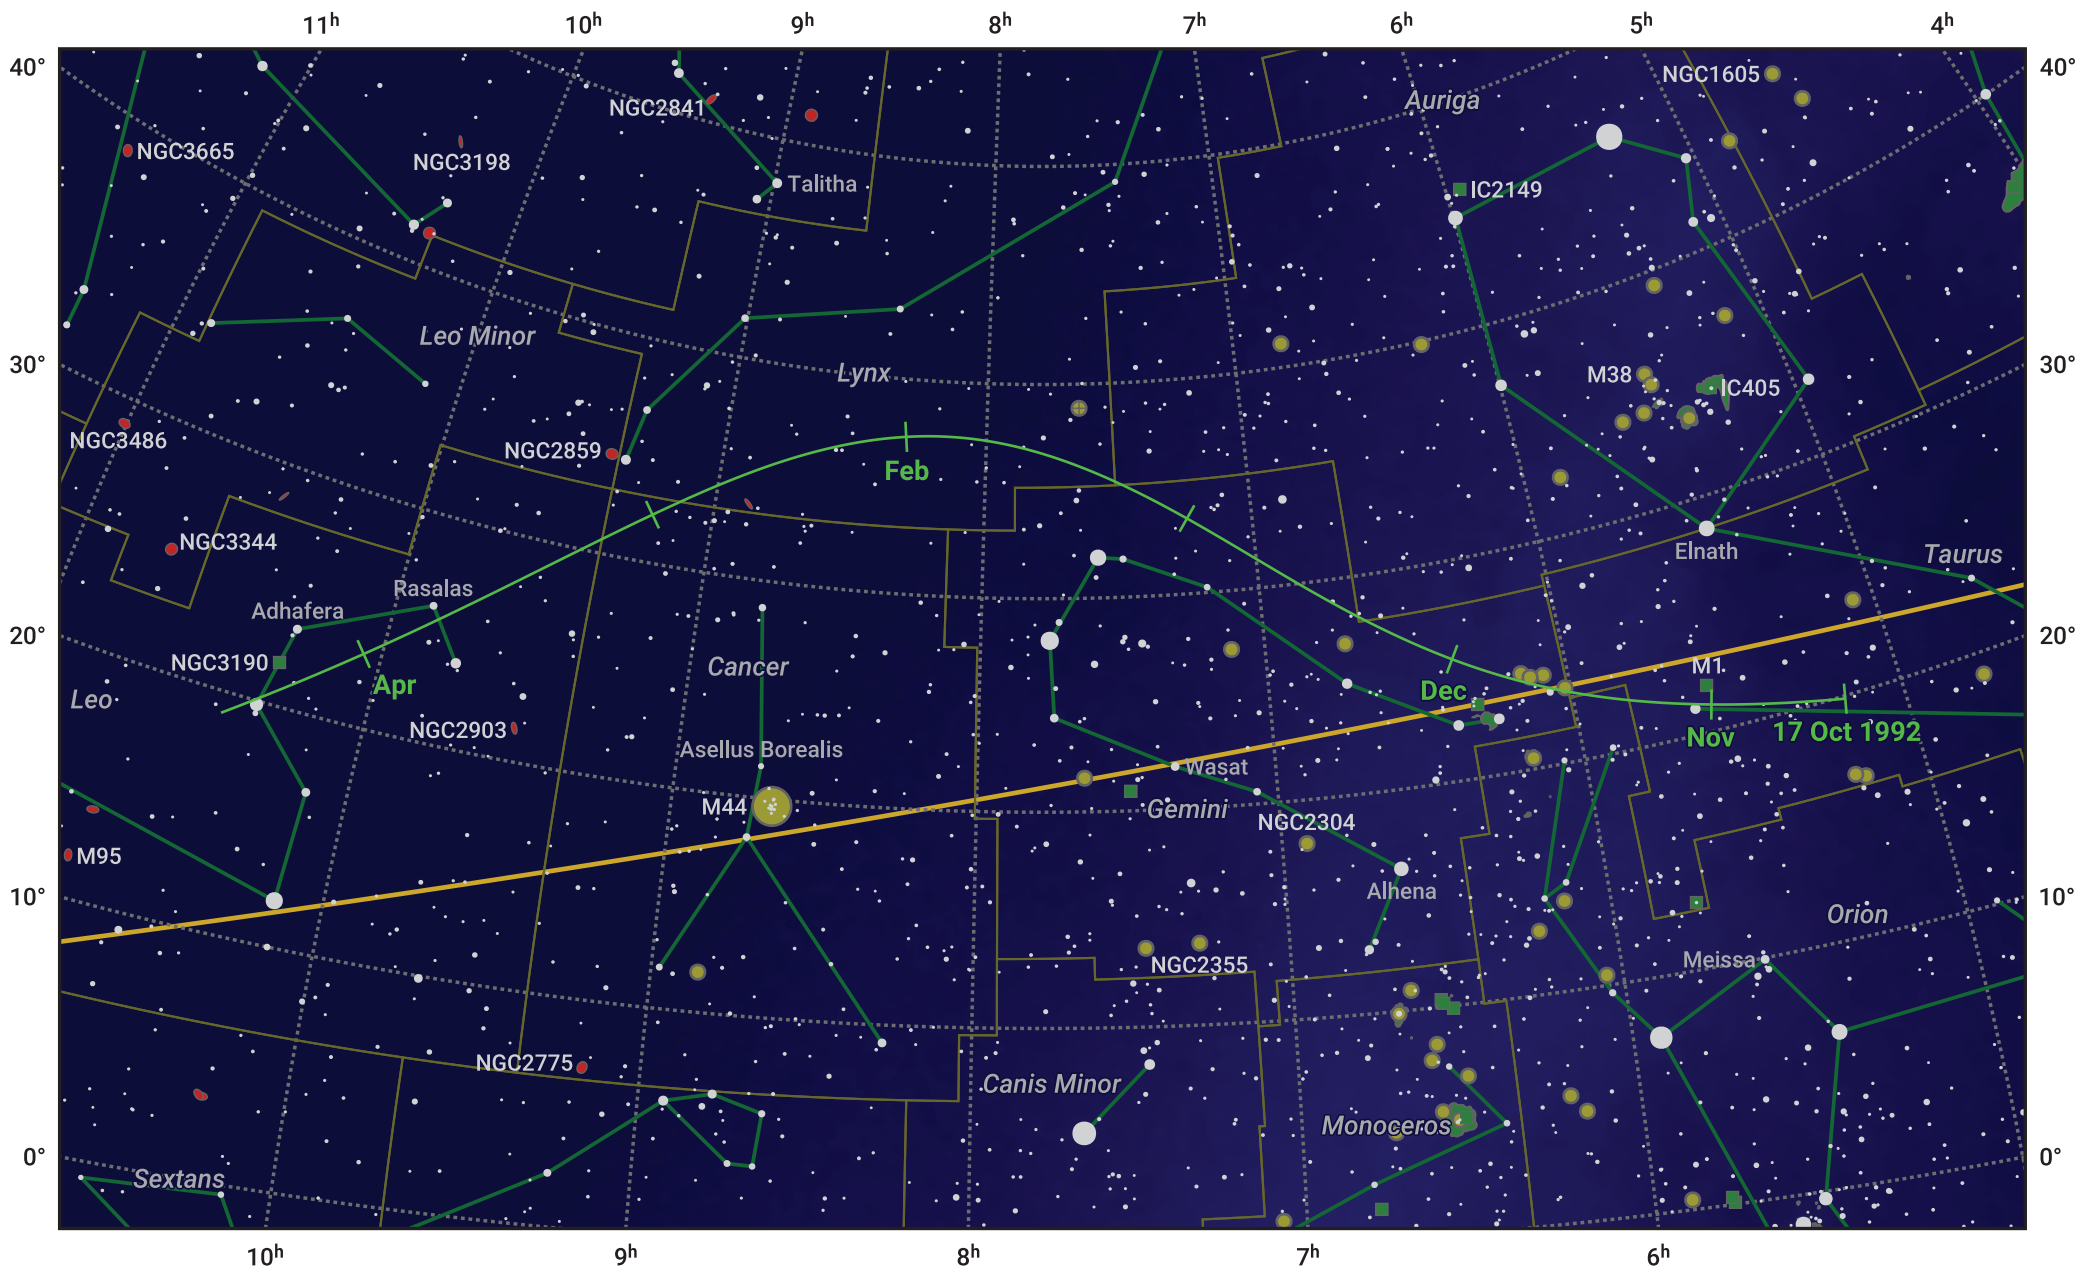

The path of 62P/Tsuchinshan starting on 17 Oct 1992

© Dominic Ford 2011–2024. Date markers placed at midnight UTC. Downloaded from <https://in-the-sky.org>

Magnitude scale: 7.0 6.0 5.0 4.0 3.0 2.0 1.0 0.0

Ecliptic Plane

Galaxy Bright nebula Open cluster Globular cluster

Date	Mag
1992 Nov 1	11.3
1992 Nov 15	10.3
1992 Nov 30	9.2
1992 Dec 18	8.2
1993 Jan 1	7.7
1993 Mar 1	9.0
1993 Mar 4	9.2
1993 Mar 19	10.2
1993 Apr 3	11.3