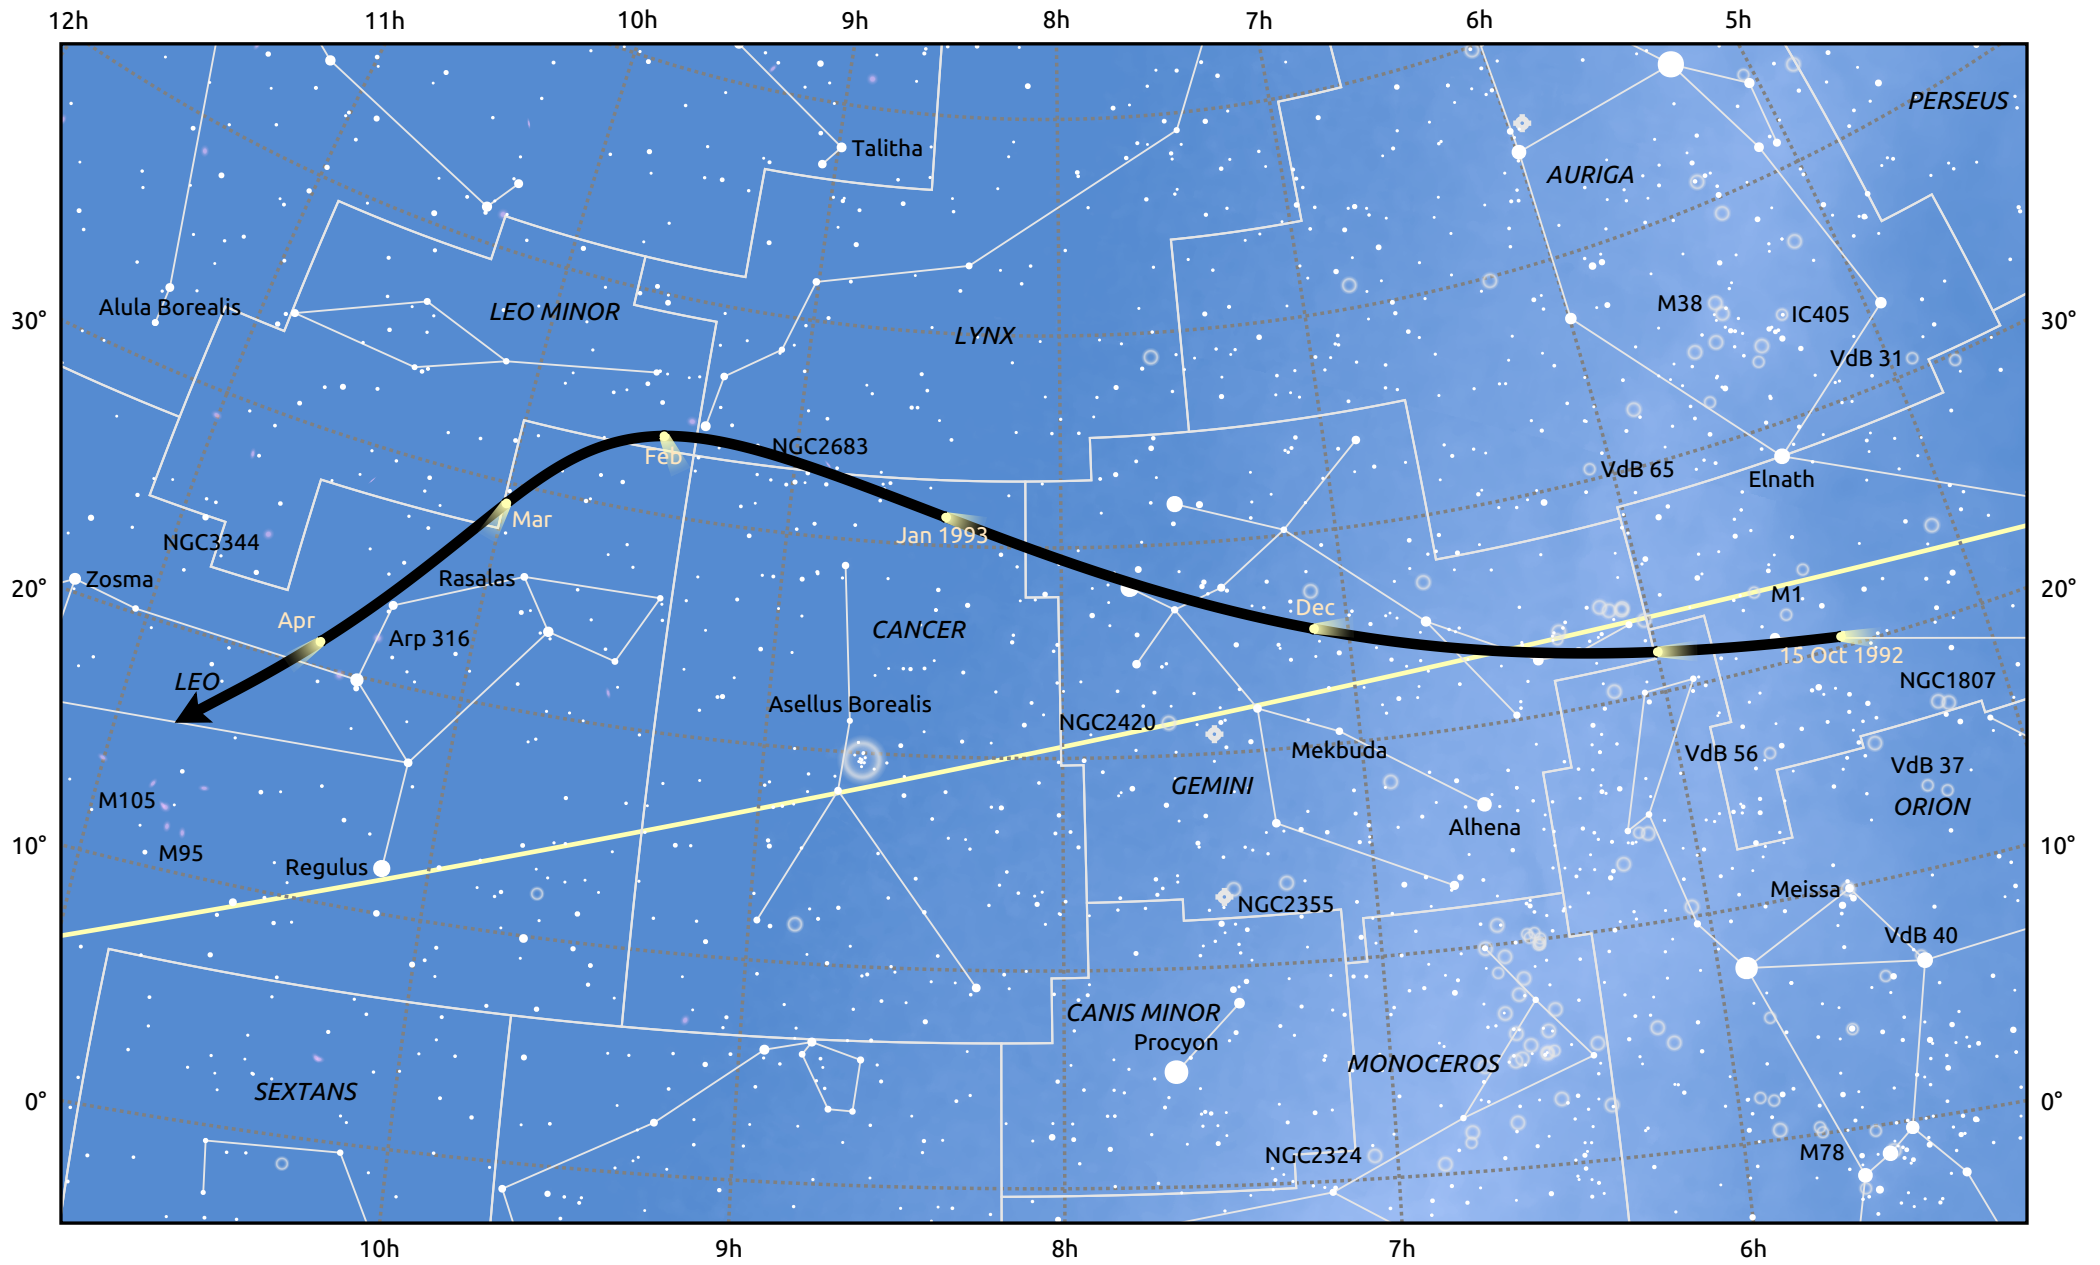

The path of 62P/Tsuchinshan starting on 15 Oct 1992

© Dominic Ford 2011–2025. Date markers placed at midnight UTC. Downloaded from <https://in-the-sky.org>

Magnitude scale: \cdot 7.0 \cdot 6.0 \cdot 5.0 \cdot 4.0 \bullet 3.0 \bullet 2.0 \bullet 1.0 \bullet 0.0

Ecliptic Plane

Galaxy Bright nebula Open cluster Globular cluster Planetary nebula

Date	Mag
1992 Oct 30	11.3
1992 Nov 1	11.2
1992 Nov 13	10.3
1992 Nov 28	9.3
1992 Dec 16	8.2
1993 Jan 1	7.7
1993 Mar 1	9.1
1993 Mar 3	9.3
1993 Mar 18	10.3
1993 Apr 1	11.3