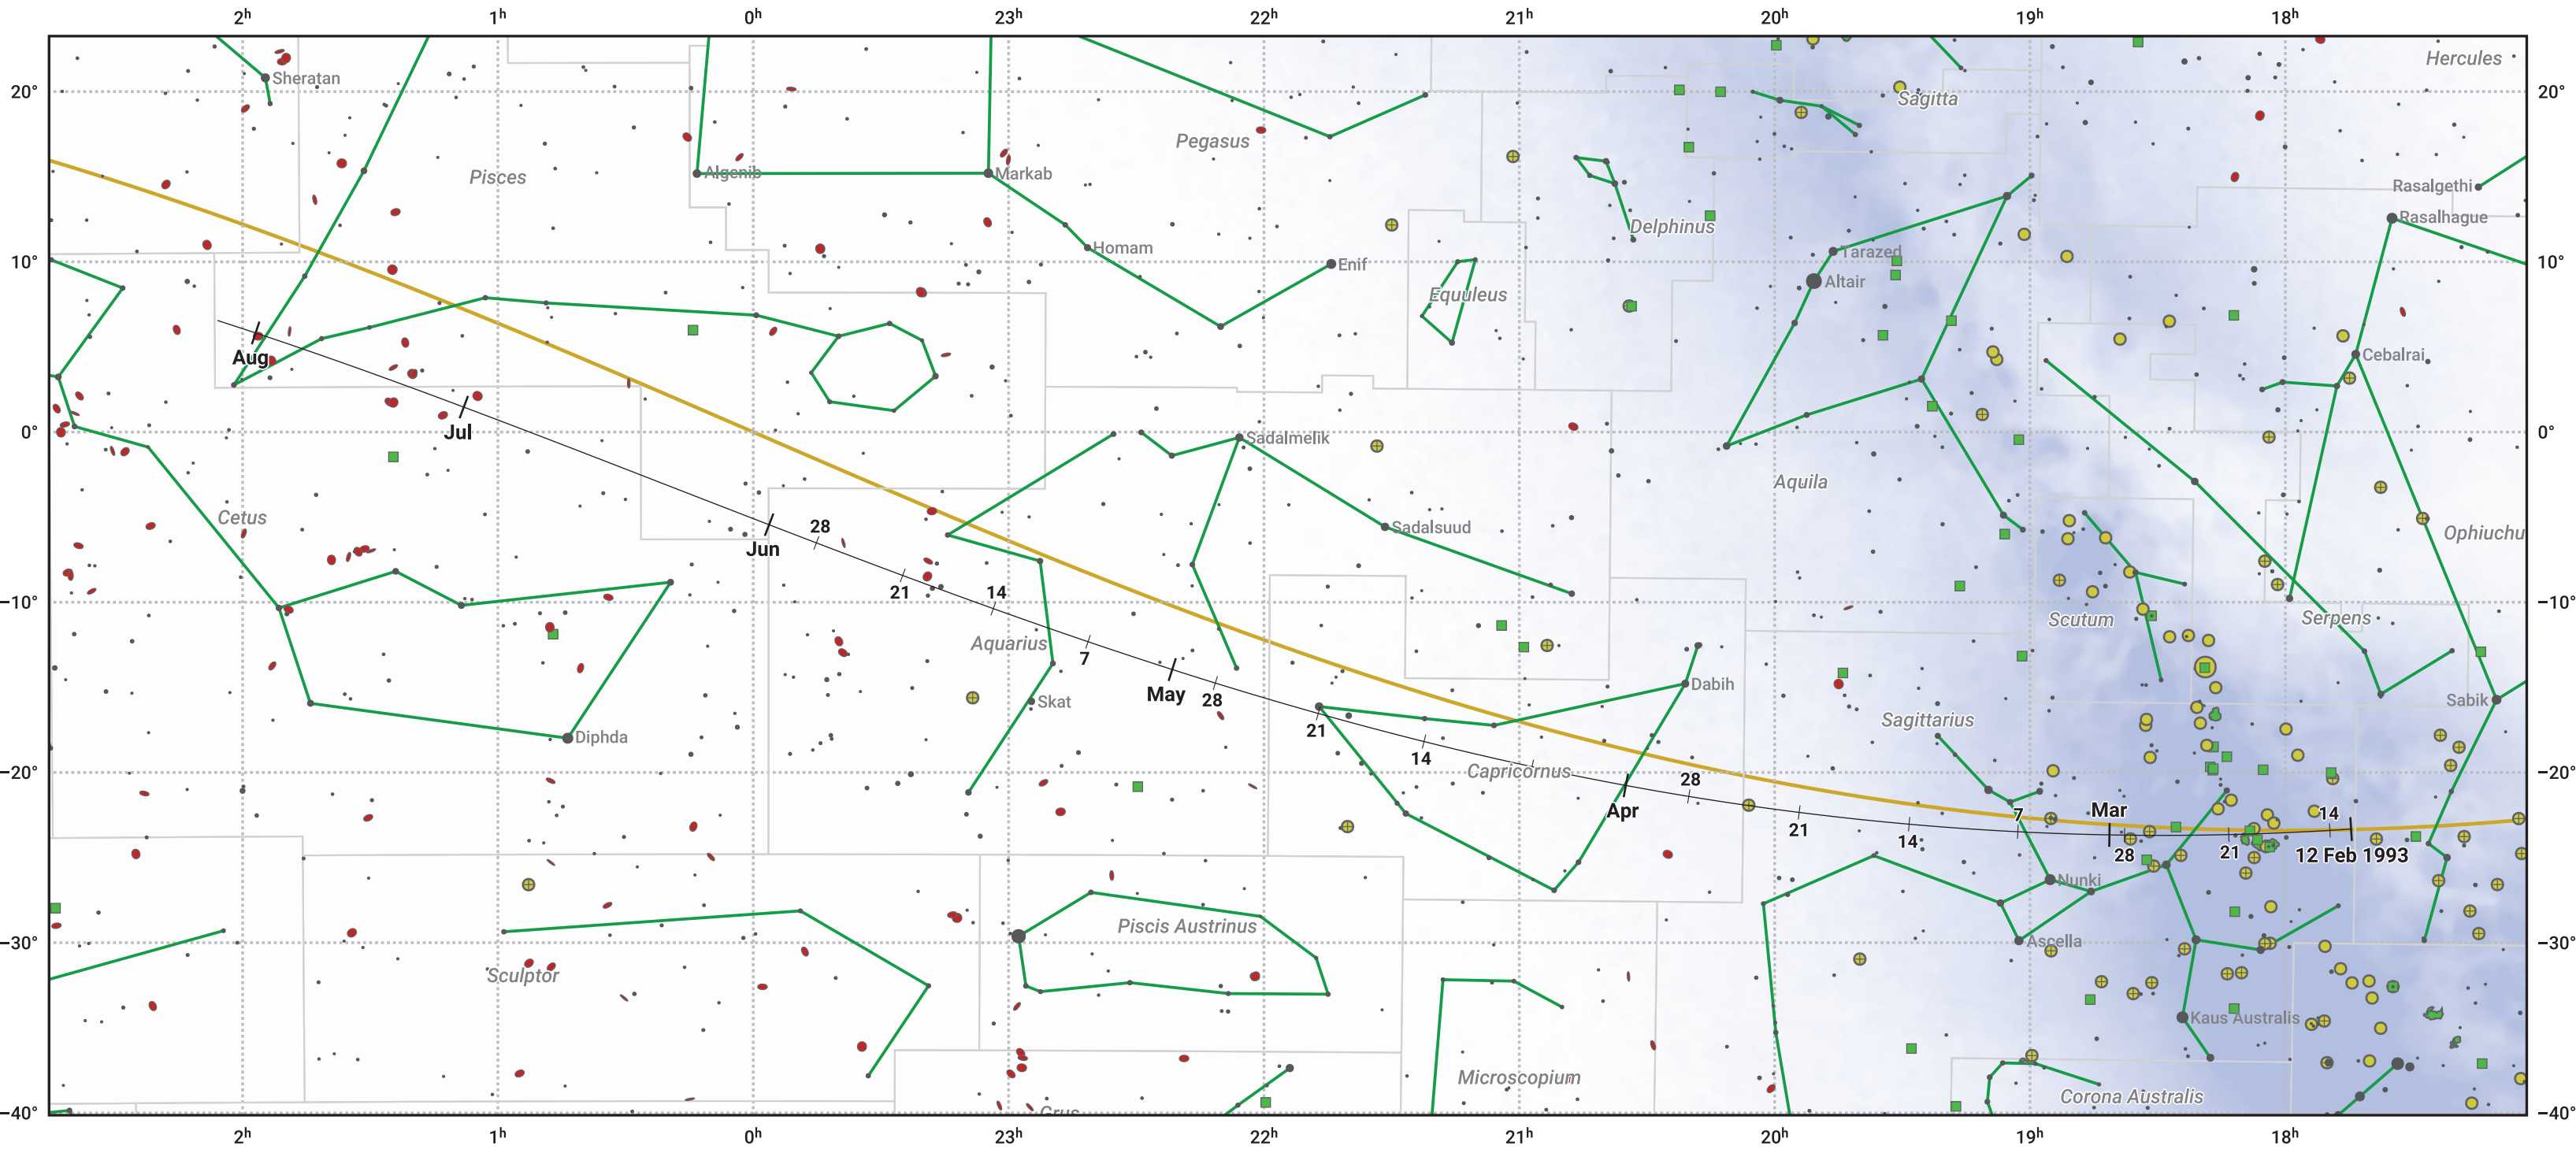

The path of 88P/Howell starting on 12 Feb 1993

© Dominic Ford 2011–2024. Date markers placed at midnight UTC. Downloaded from <https://in-the-sky.org>

Magnitude scale: ● 6.0 ● 5.0 ● 4.0 ● 3.0 ● 2.0 ● 1.0 ● 0.0

— Ecliptic Plane

● Galaxy ■ Bright nebula ● Open cluster ⊕ Globular cluster

Date	Mag
1993 Mar 1	10.0
1993 Mar 11	9.7
1993 Apr 18	8.6
1993 May 1	8.5
1993 Jul 1	9.0
1993 Aug 2	9.6