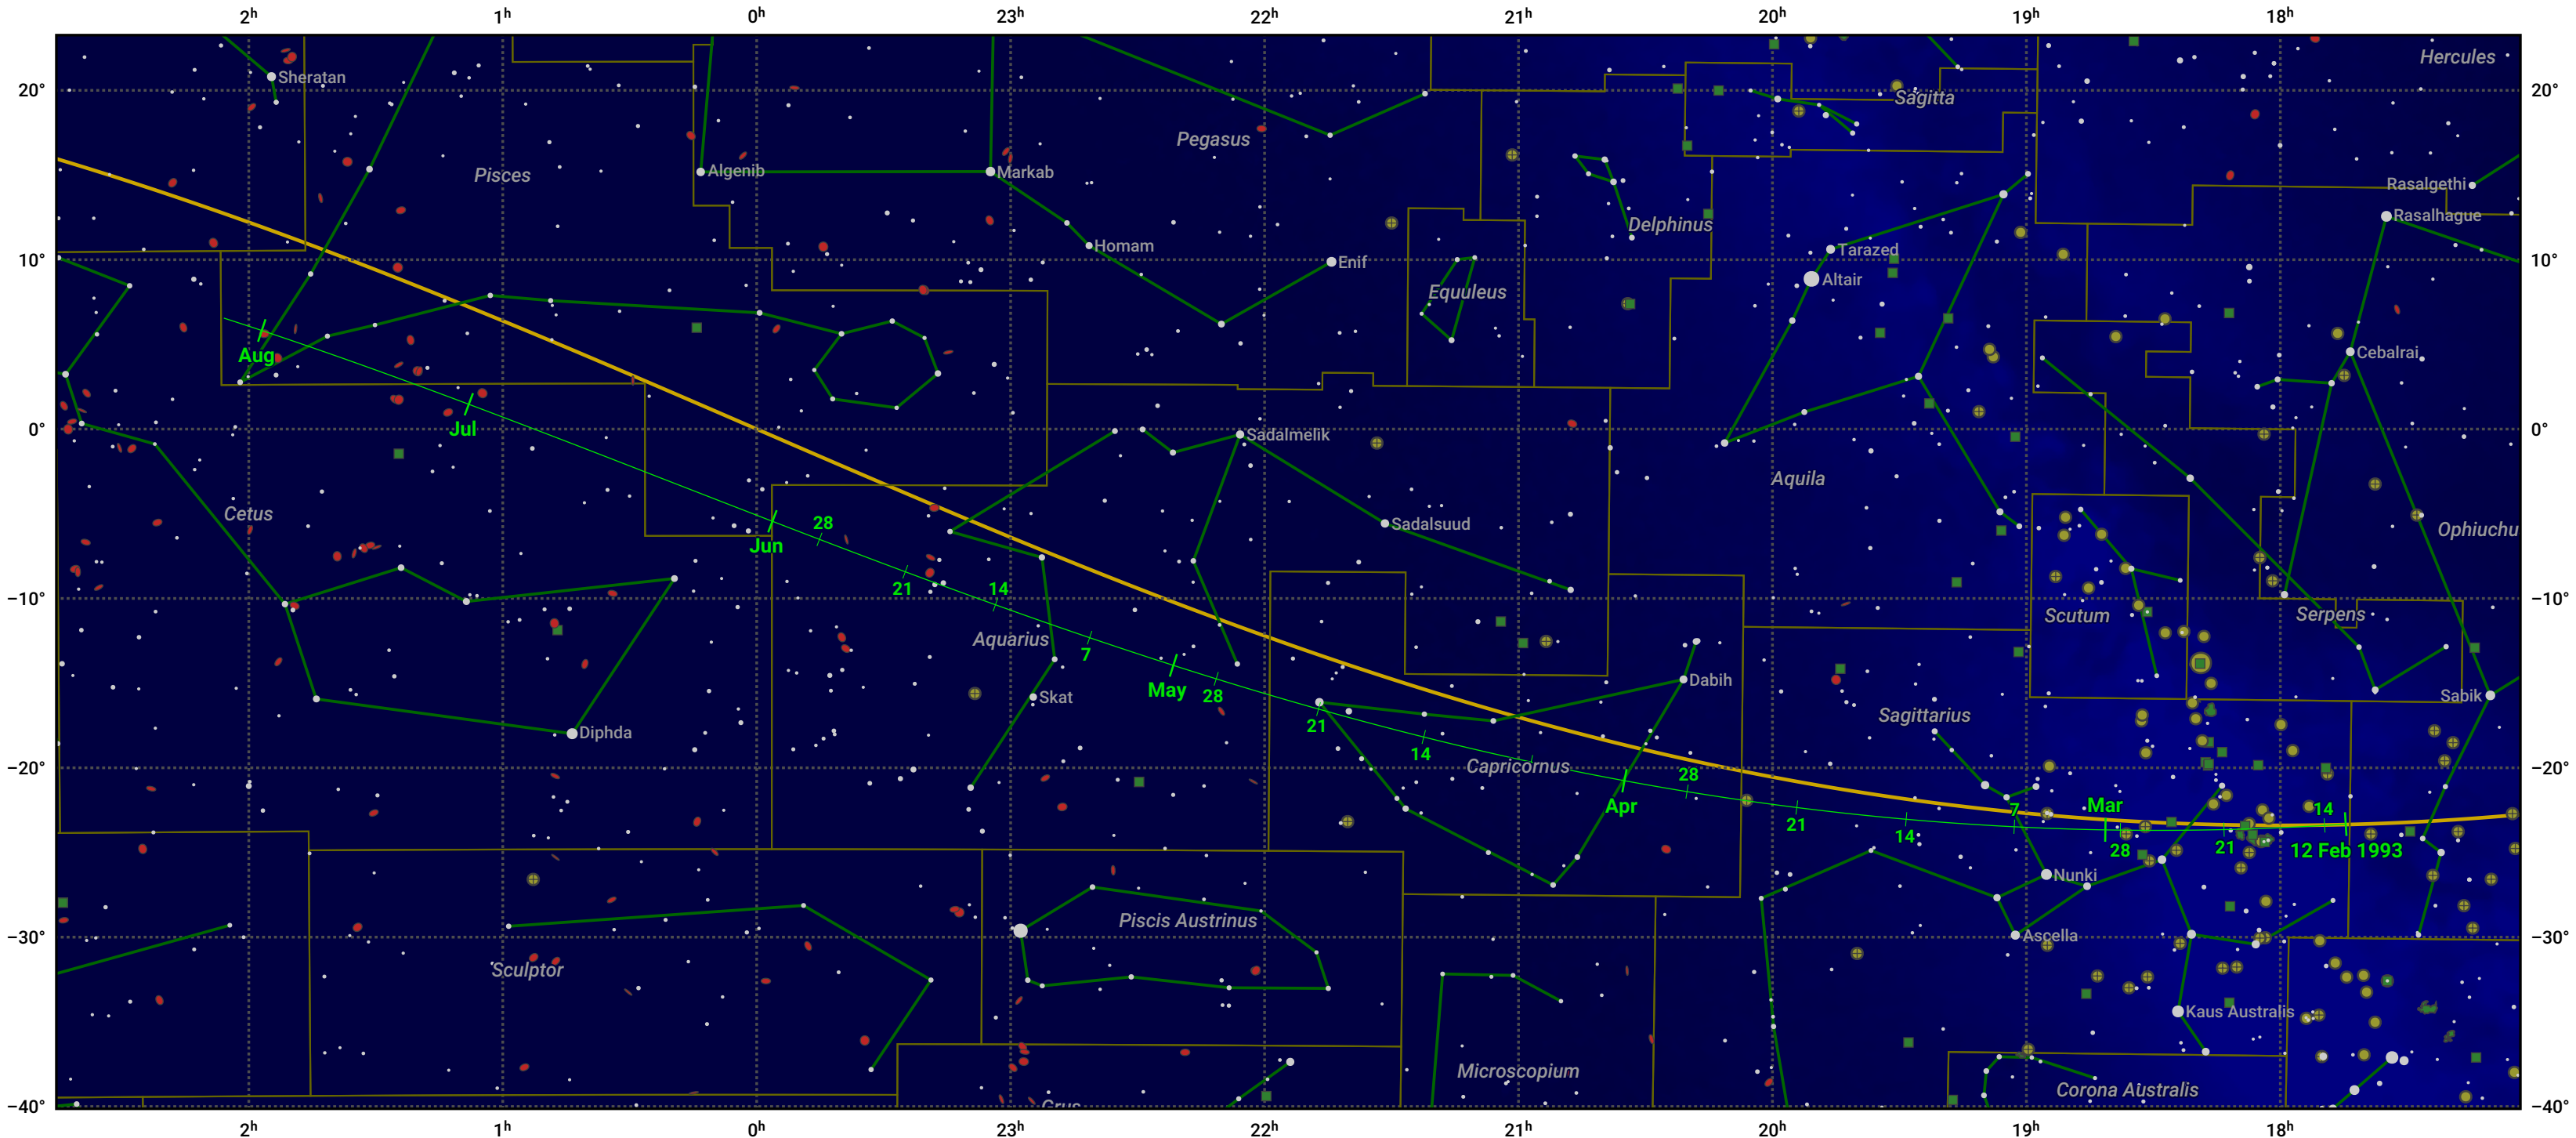

The path of 88P/Howell starting on 12 Feb 1993

© Dominic Ford 2011–2024. Date markers placed at midnight UTC. Downloaded from <https://in-the-sky.org>

Magnitude scale: ● 6.0 ● 5.0 ● 4.0 ● 3.0 ● 2.0 ● 1.0 ● 0.0

— Ecliptic Plane

■ Galaxy
 ■ Bright nebula
 ● Open cluster
 ⊕ Globular cluster

Date	Mag
1993 Mar 1	10.0
1993 Mar 11	9.7
1993 Apr 18	8.6
1993 May 1	8.5
1993 Jul 1	9.0
1993 Aug 2	9.6