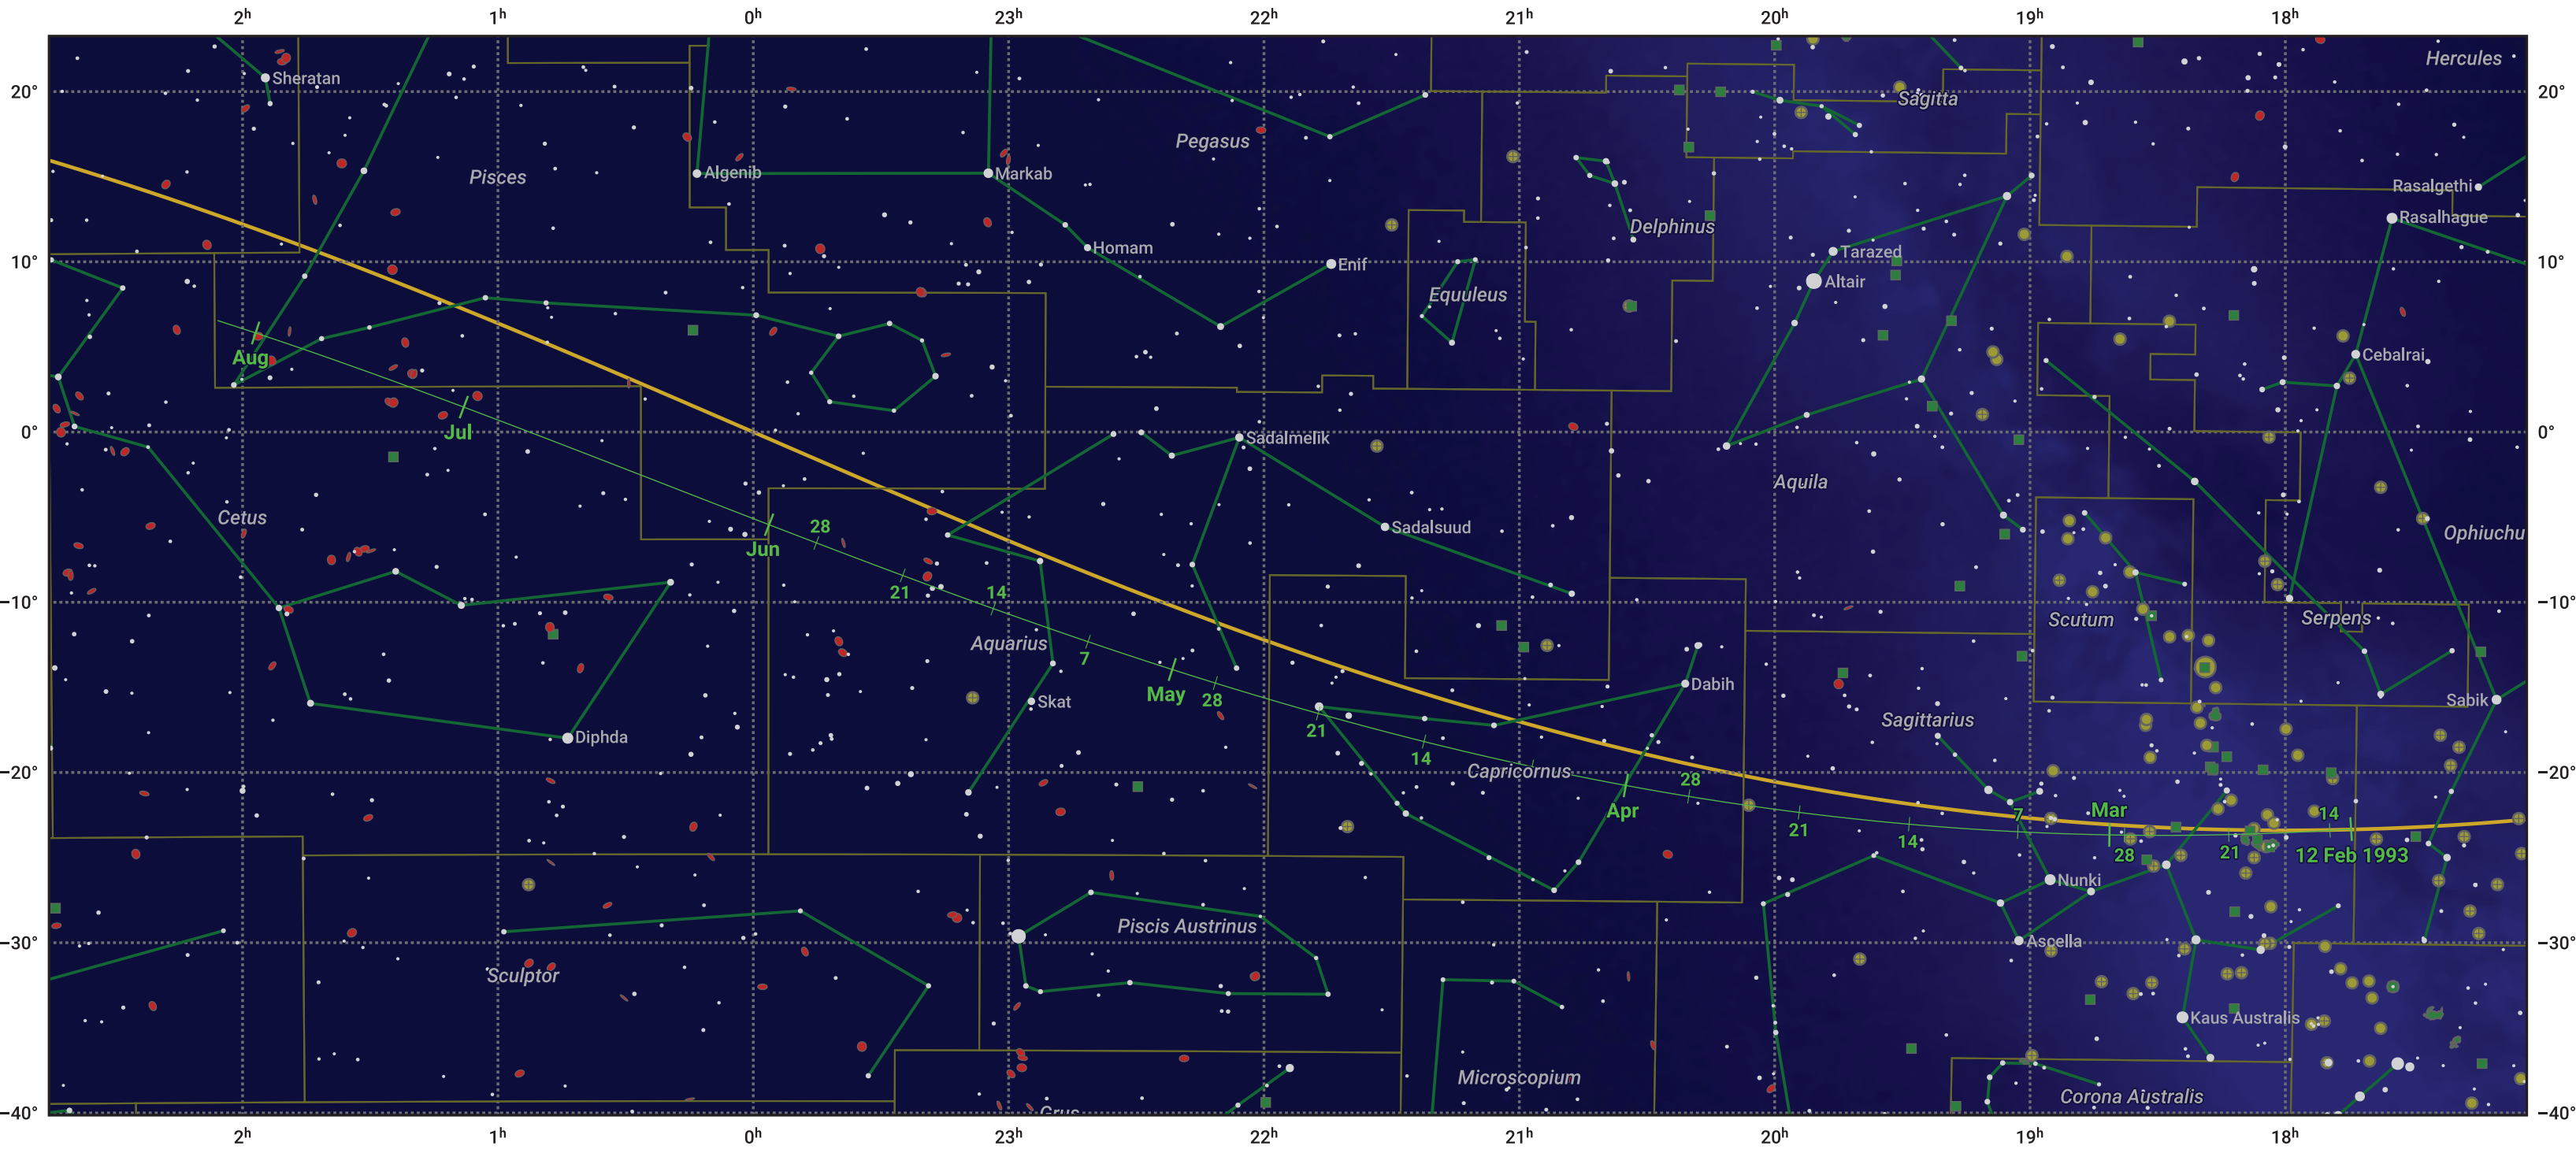

The path of 88P/Howell starting on 12 Feb 1993

© Dominic Ford 2011–2024. Date markers placed at midnight UTC. Downloaded from <https://in-the-sky.org>

Magnitude scale: 6.0 5.0 4.0 3.0 2.0 1.0 0.0

— Ecliptic Plane

Galaxy
 Bright nebula
 Open cluster
 Globular cluster

Date	Mag
1993 Mar 1	10.0
1993 Mar 11	9.7
1993 Apr 18	8.6
1993 May 1	8.5
1993 Jul 1	9.0
1993 Aug 2	9.6