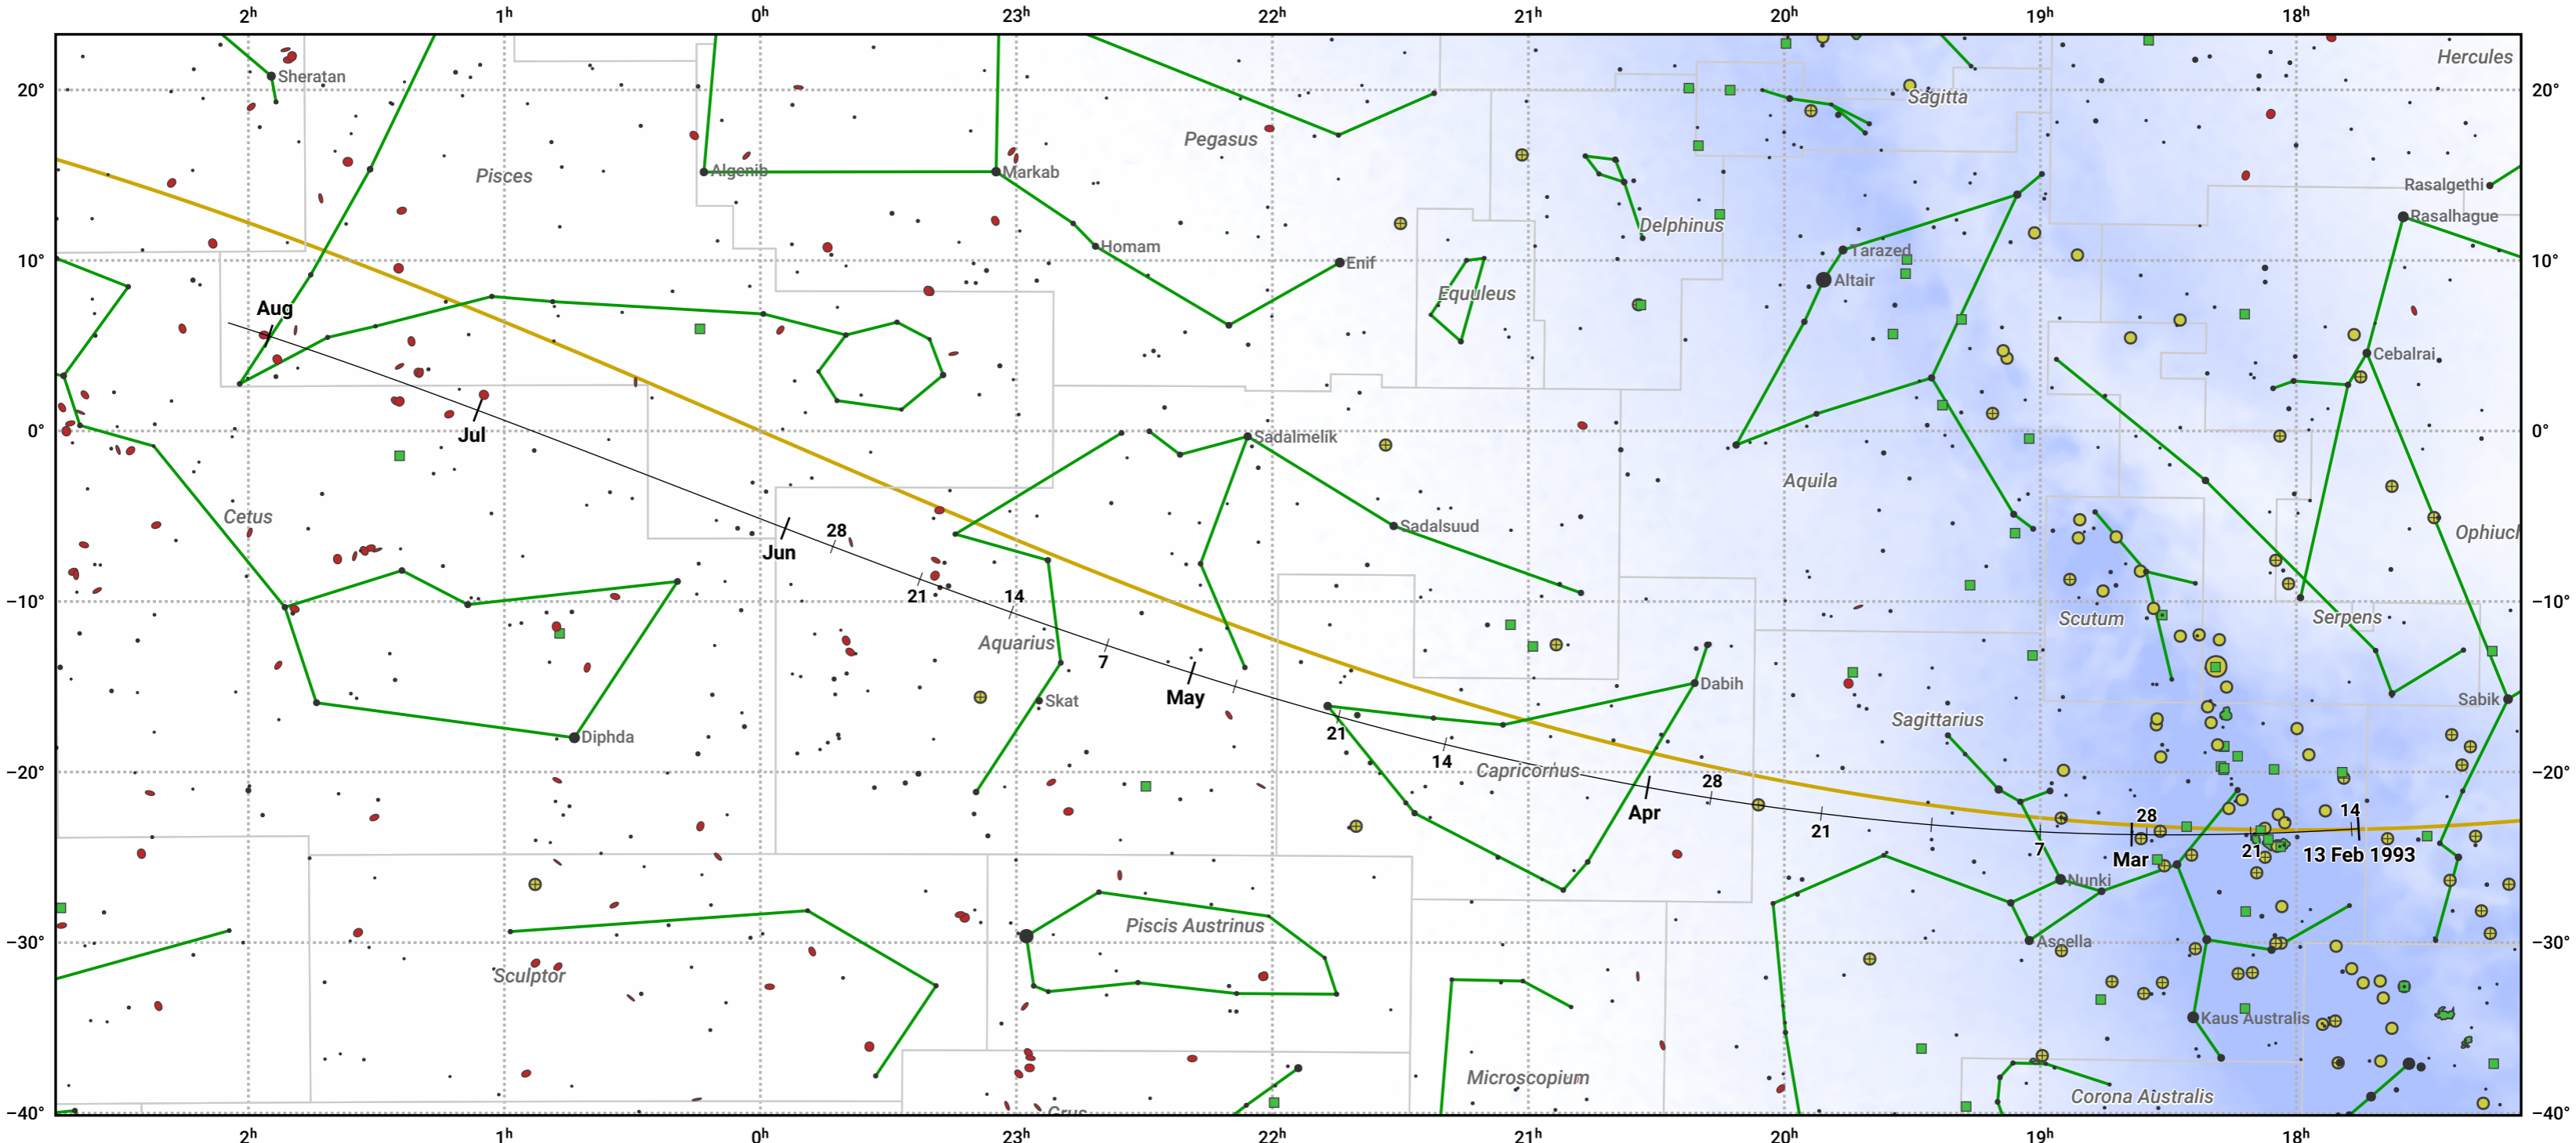

The path of 88P/Howell starting on 13 Feb 1993

© Dominic Ford 2011–2024. Date markers placed at midnight UTC. Downloaded from <https://in-the-sky.org>

Magnitude scale: ● 6.0 ● 5.0 ● 4.0 ● 3.0 ● 2.0 ● 1.0 ● 0.0

— Ecliptic Plane

● Galaxy ■ Bright nebula ● Open cluster ⊕ Globular cluster

Date	Mag
1993 Mar 1	10.0
1993 Mar 12	9.6
1993 Apr 18	8.6
1993 May 1	8.5
1993 Jul 1	8.9
1993 Aug 5	9.6