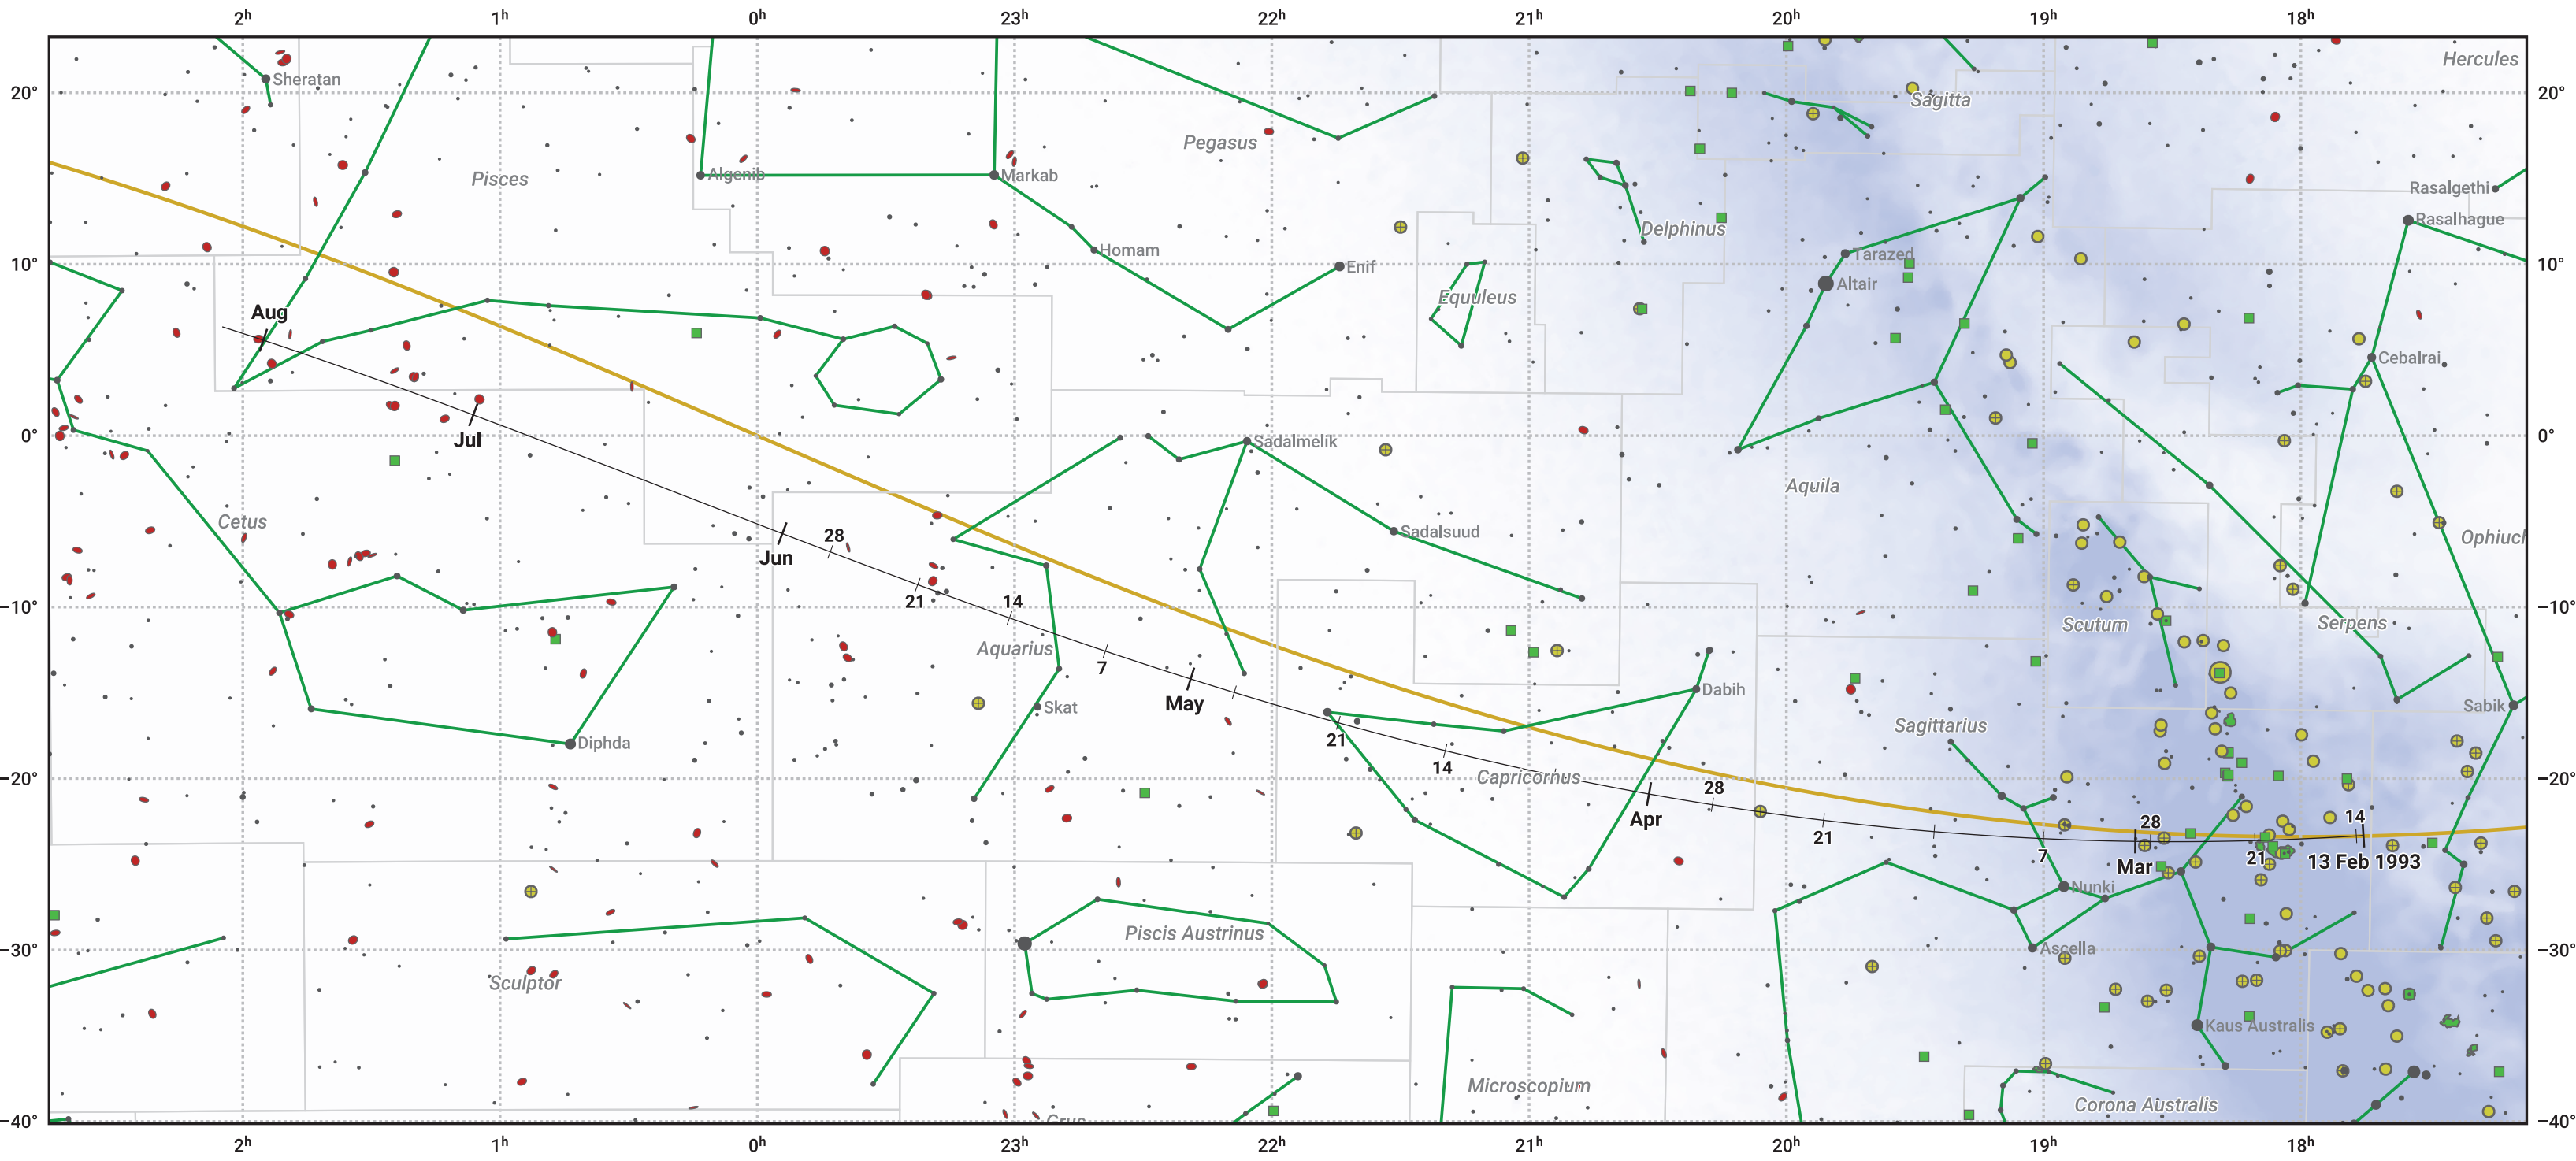

The path of 88P/Howell starting on 13 Feb 1993

© Dominic Ford 2011–2024. Date markers placed at midnight UTC. Downloaded from <https://in-the-sky.org>

Magnitude scale: -6.0 -5.0 -4.0 -3.0 -2.0 -1.0 0.0

Ecliptic Plane

Galaxy Bright nebula Open cluster + Globular cluster

Date	Mag
1993 Mar 1	10.0
1993 Mar 12	9.6
1993 Apr 18	8.6
1993 May 1	8.5
1993 Jul 1	8.9
1993 Aug 5	9.6