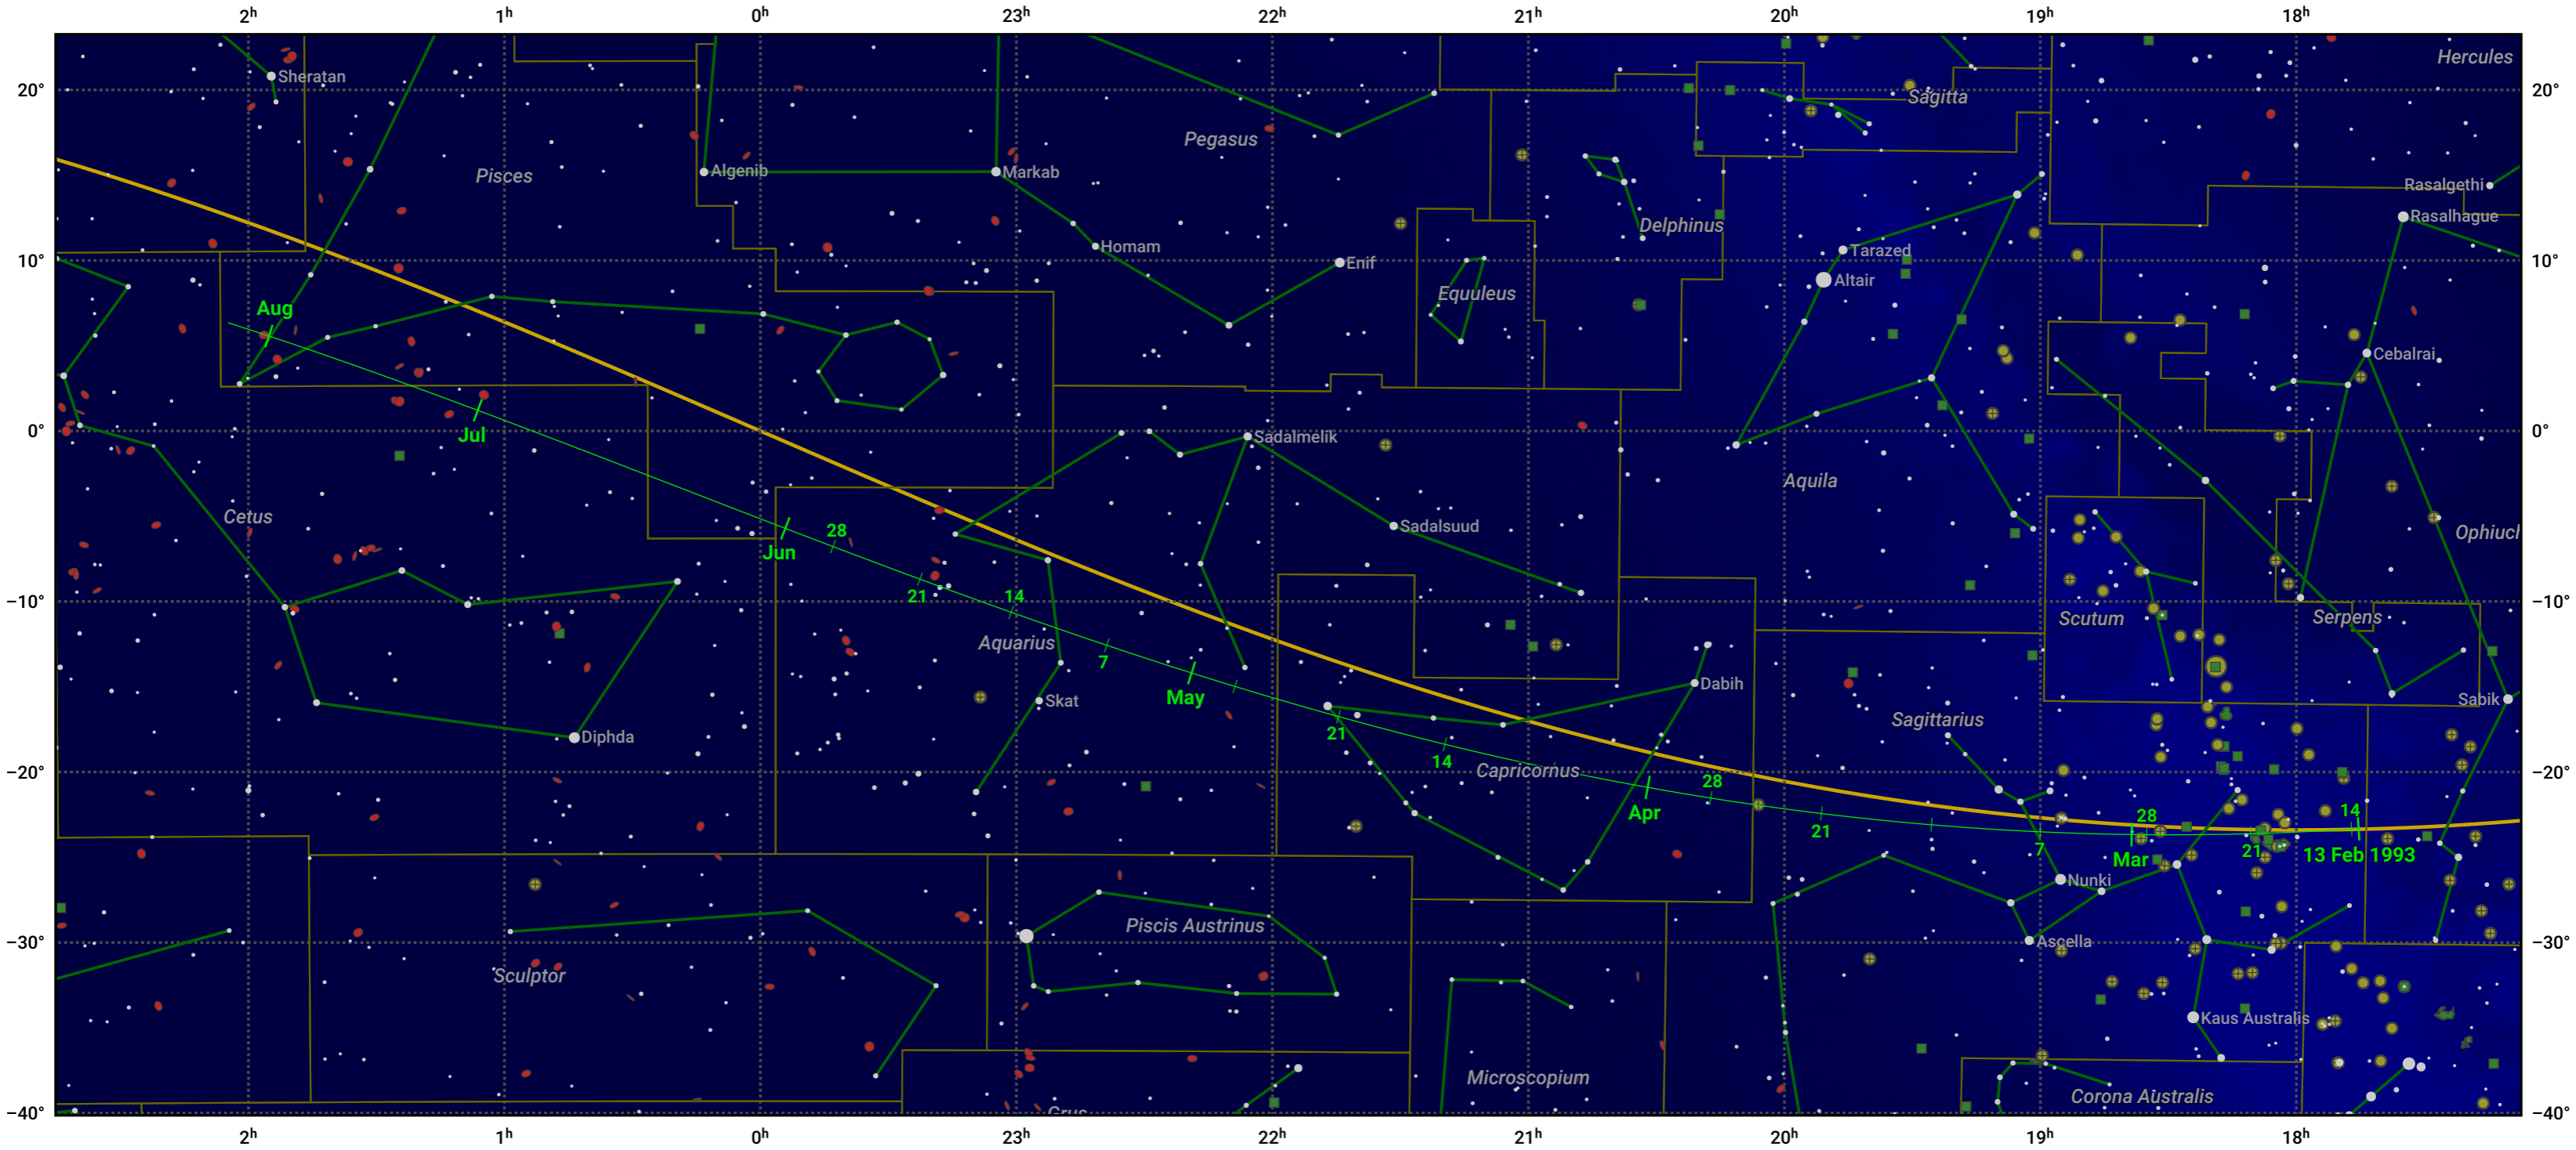

# The path of 88P/Howell starting on 13 Feb 1993

© Dominic Ford 2011–2024. Date markers placed at midnight UTC. Downloaded from <https://in-the-sky.org>

Magnitude scale:  6.0  5.0  4.0  3.0  2.0  1.0  0.0

Ecliptic Plane

Galaxy  Bright nebula  Open cluster + Globular cluster

Date	Mag
1993 Mar 1	10.0
1993 Mar 12	9.6
1993 Apr 18	8.6
1993 May 1	8.5
1993 Jul 1	8.9
1993 Aug 5	9.6